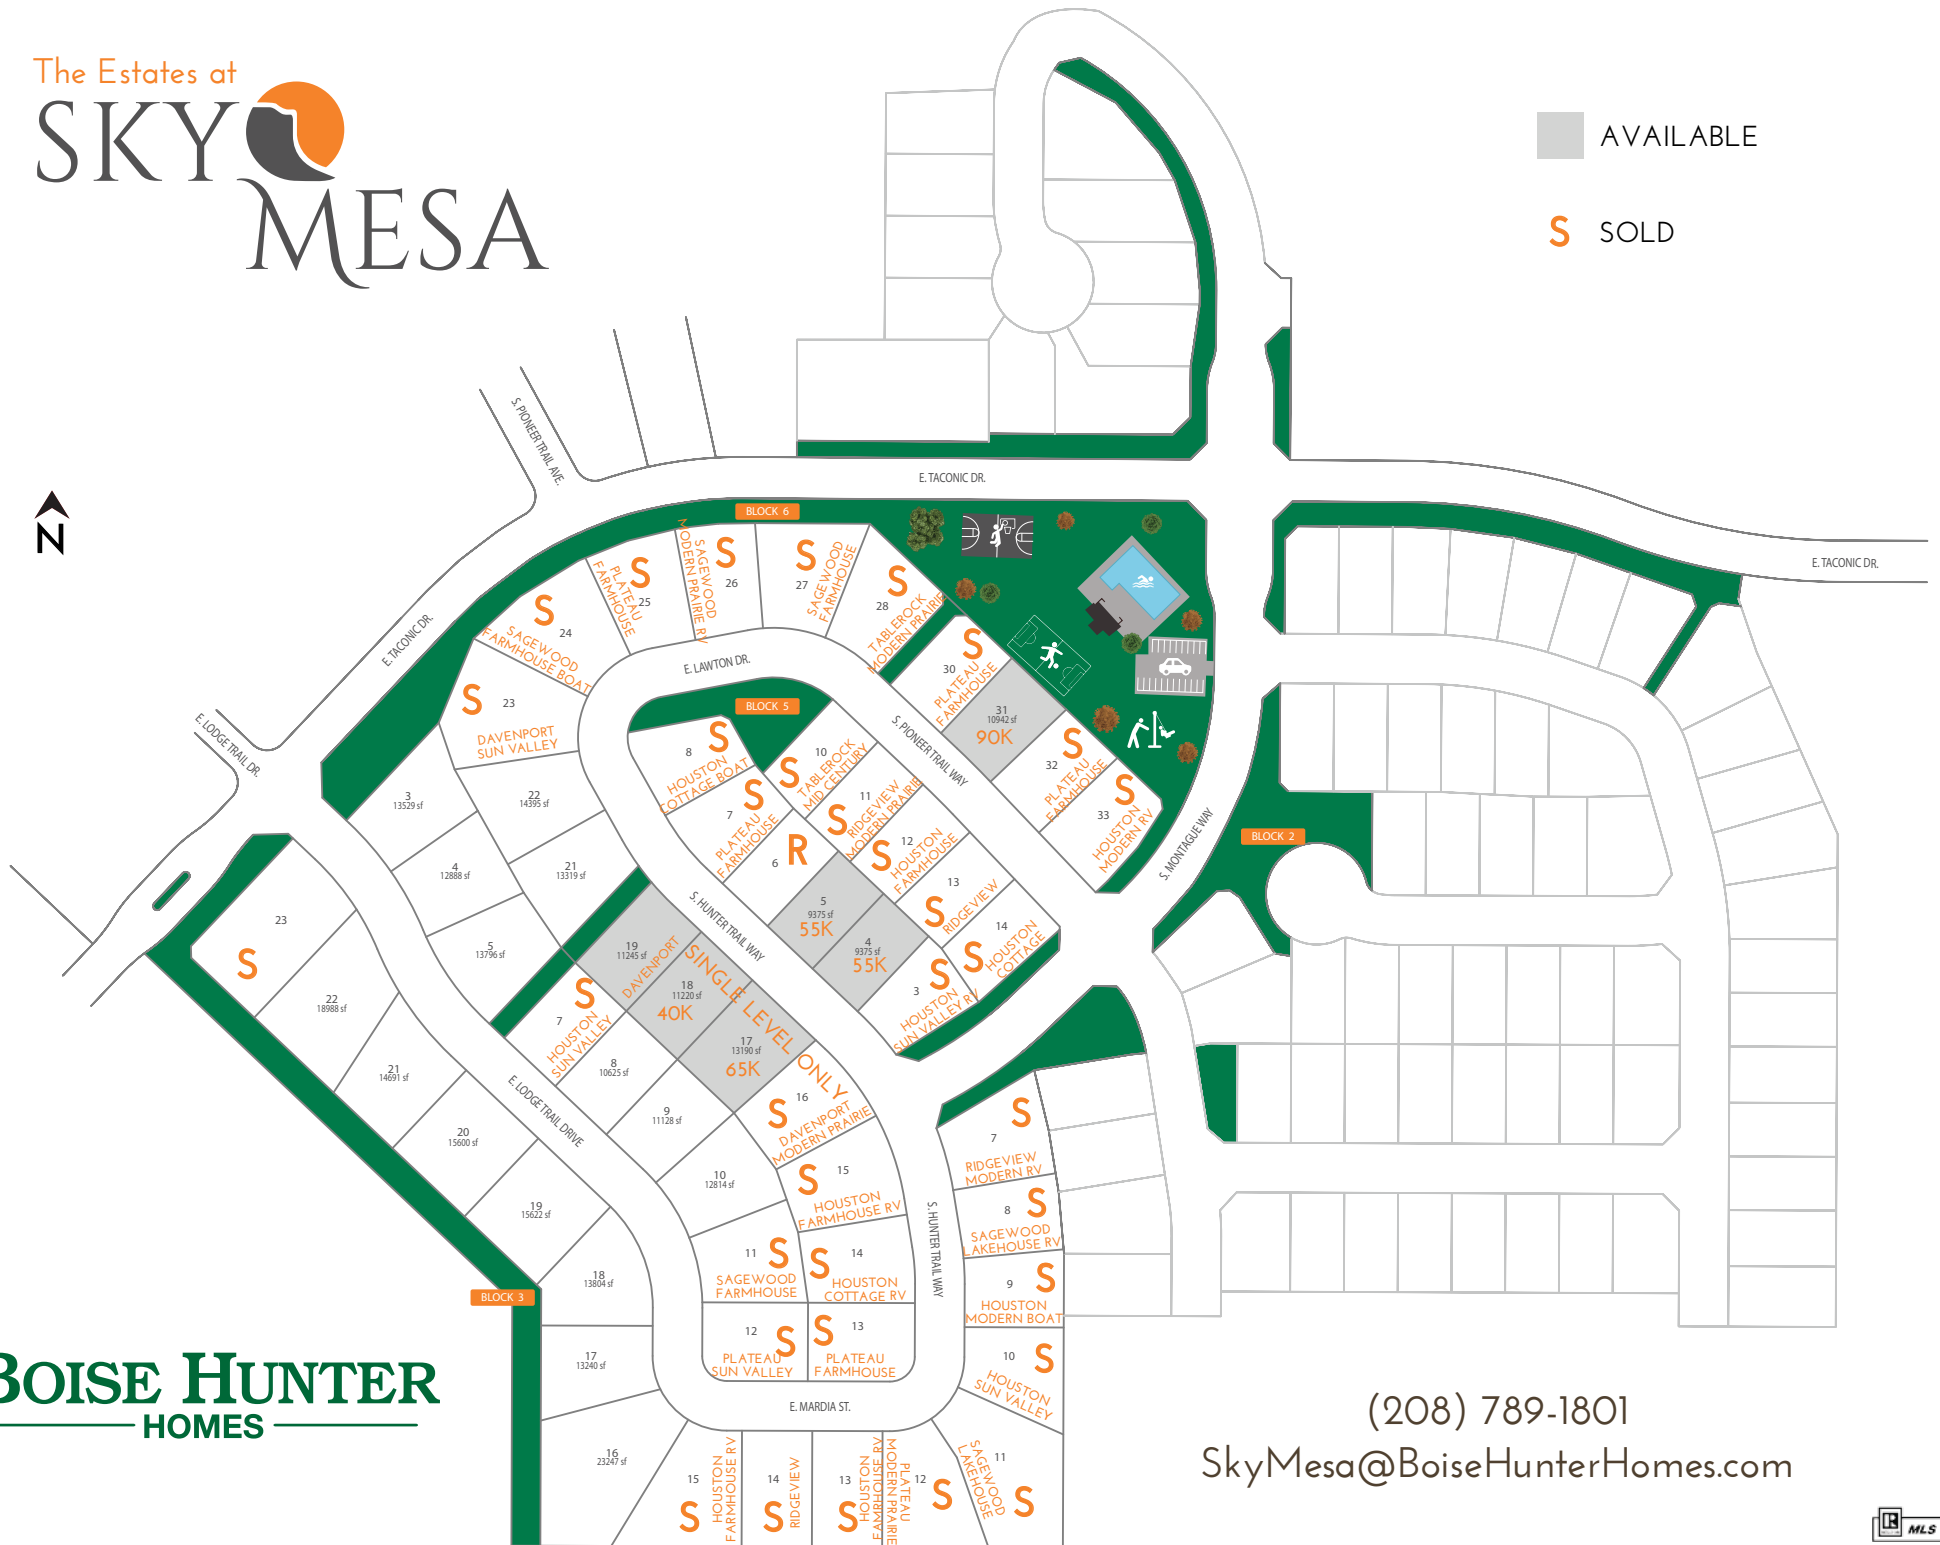

The Estates at  
**SKY**   
**MESA**

 AVAILABLE

 SOLD

**BOISE HUNTER**  
 HOMES

(208) 789-1801  
 SkyMesa@BoiseHunterHomes.com

- S** SOLD
-  Available
-  Model Home

(208) 789-1801  
 SkyMesa@BoiseHunterHomes.com