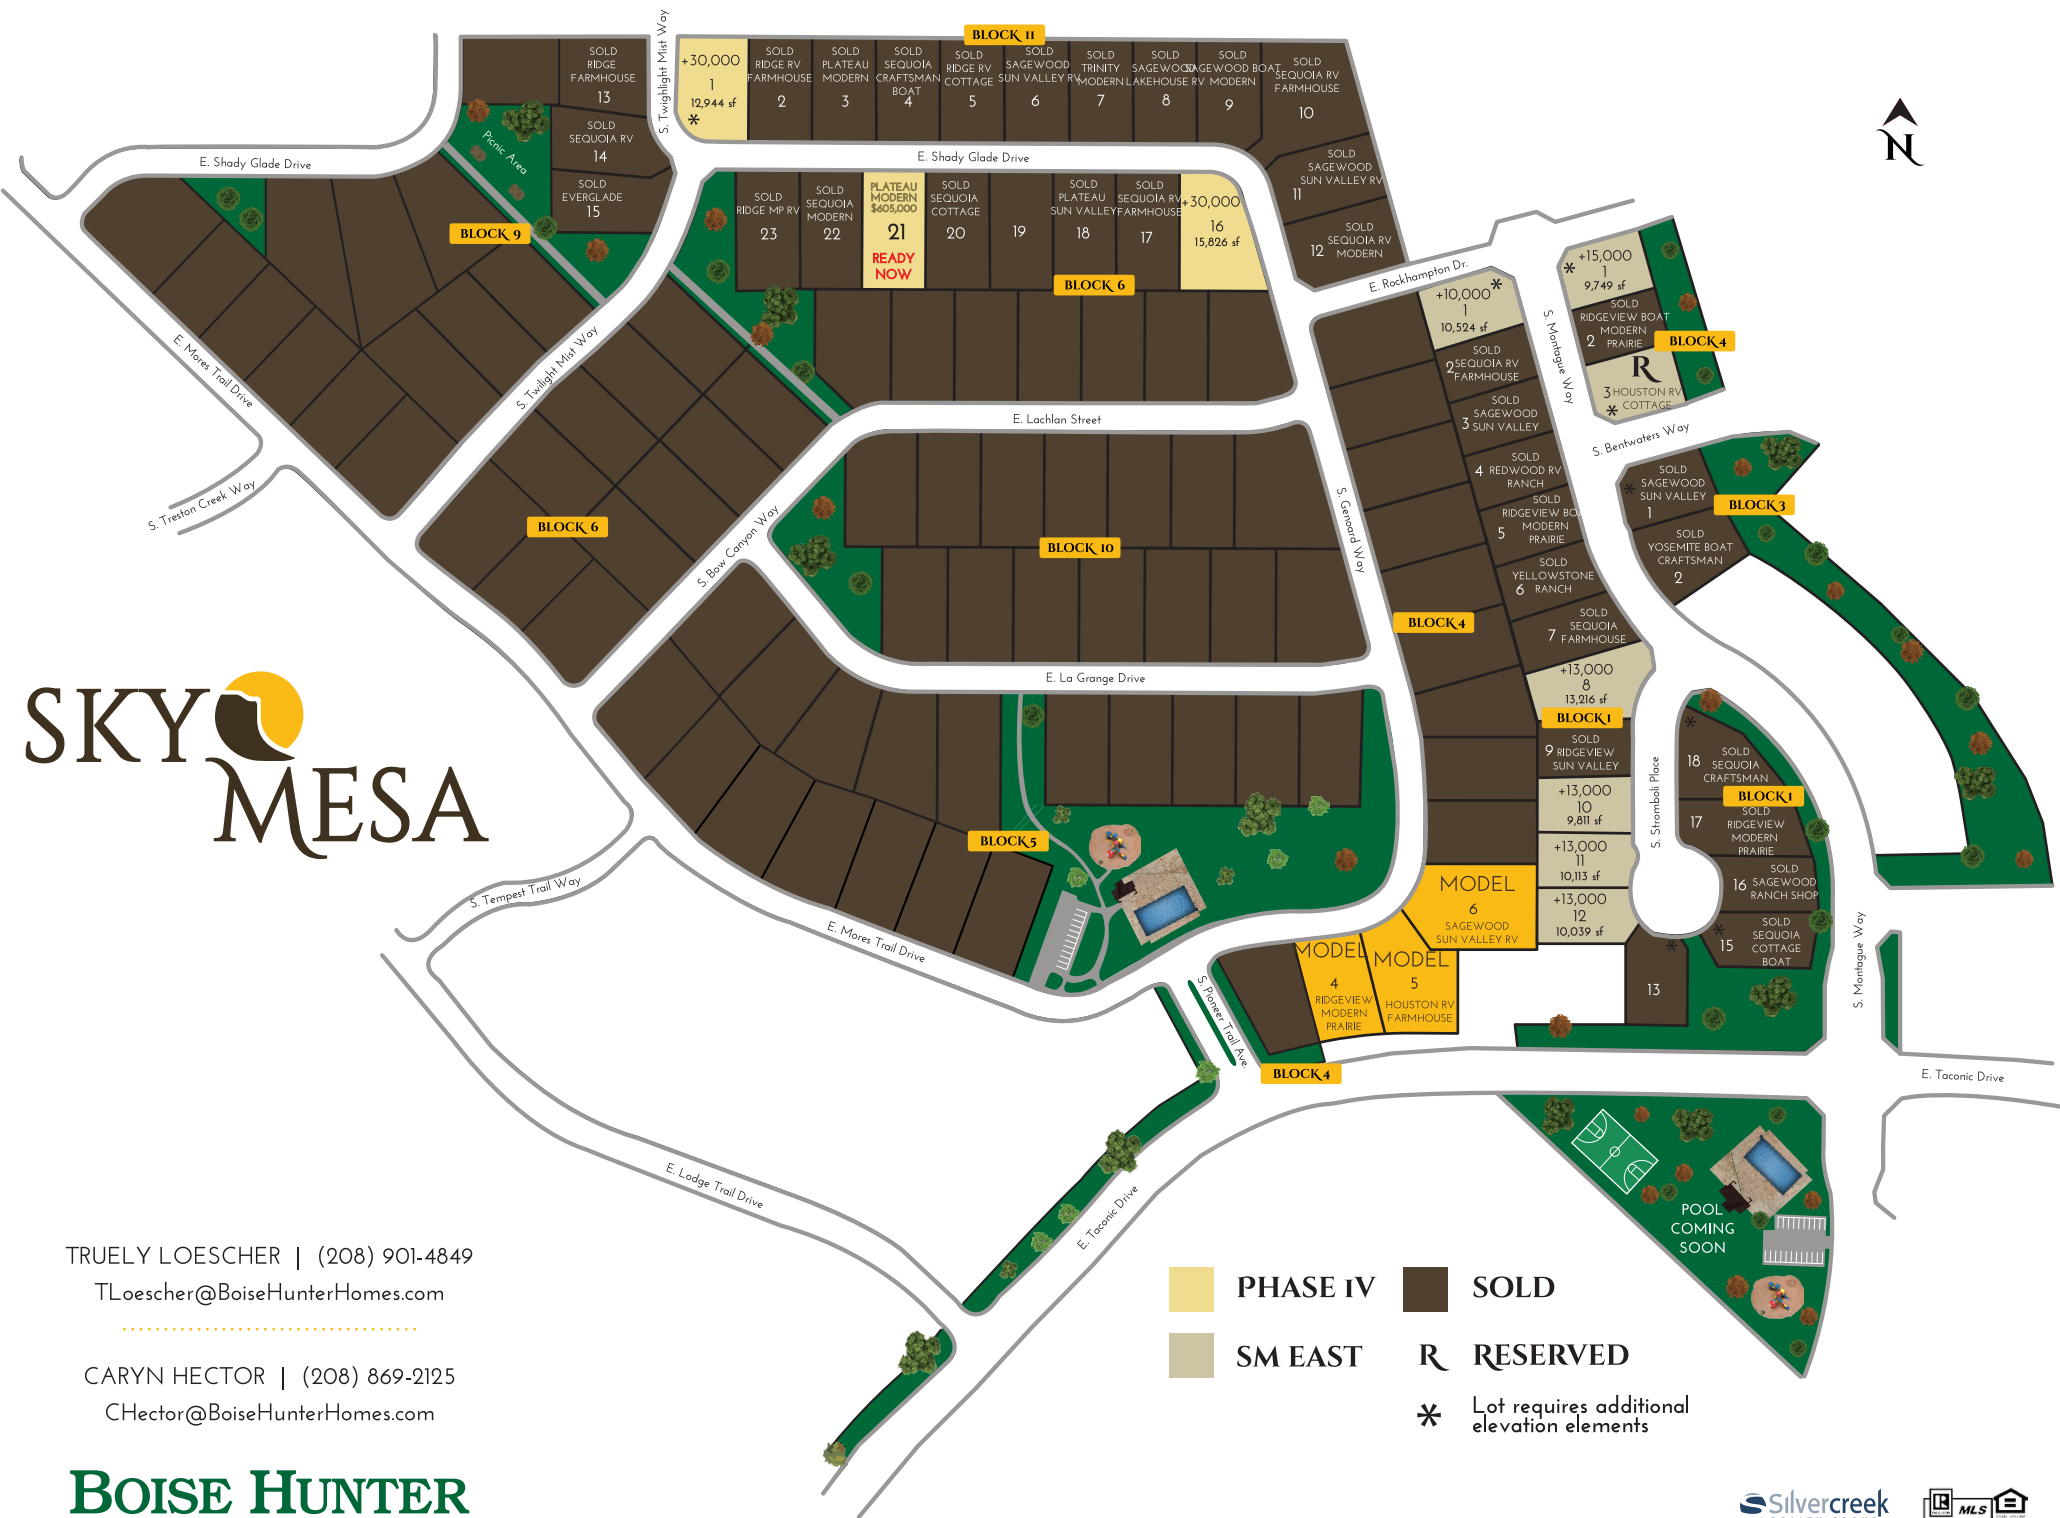

SKY MESA

TRUELY LOESCHER | (208) 901-4849
 TLoescher@BoiseHunterHomes.com

CARYN HECTOR | (208) 869-2125
 CHector@BoiseHunterHomes.com

SKY MESA GREENS

- Boise Hunter Homes Available Lots
- Boise Hunter Homes Coming Soon Lots
- S SOLD
- Unavailable
- Model Home