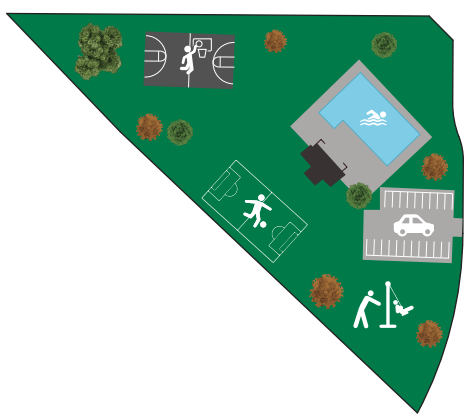

(208) 789-1801
SkyMesa@BoiseHunterHomes.com

BOISE HUNTER HOMES