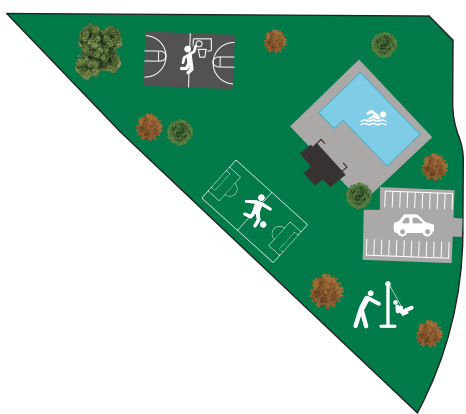

(208) 789-1801
SkyMesa@BoiseHunterHomes.com

BOISE HUNTER
HOMES

Information subject to change without notice. Updated 8-10-20