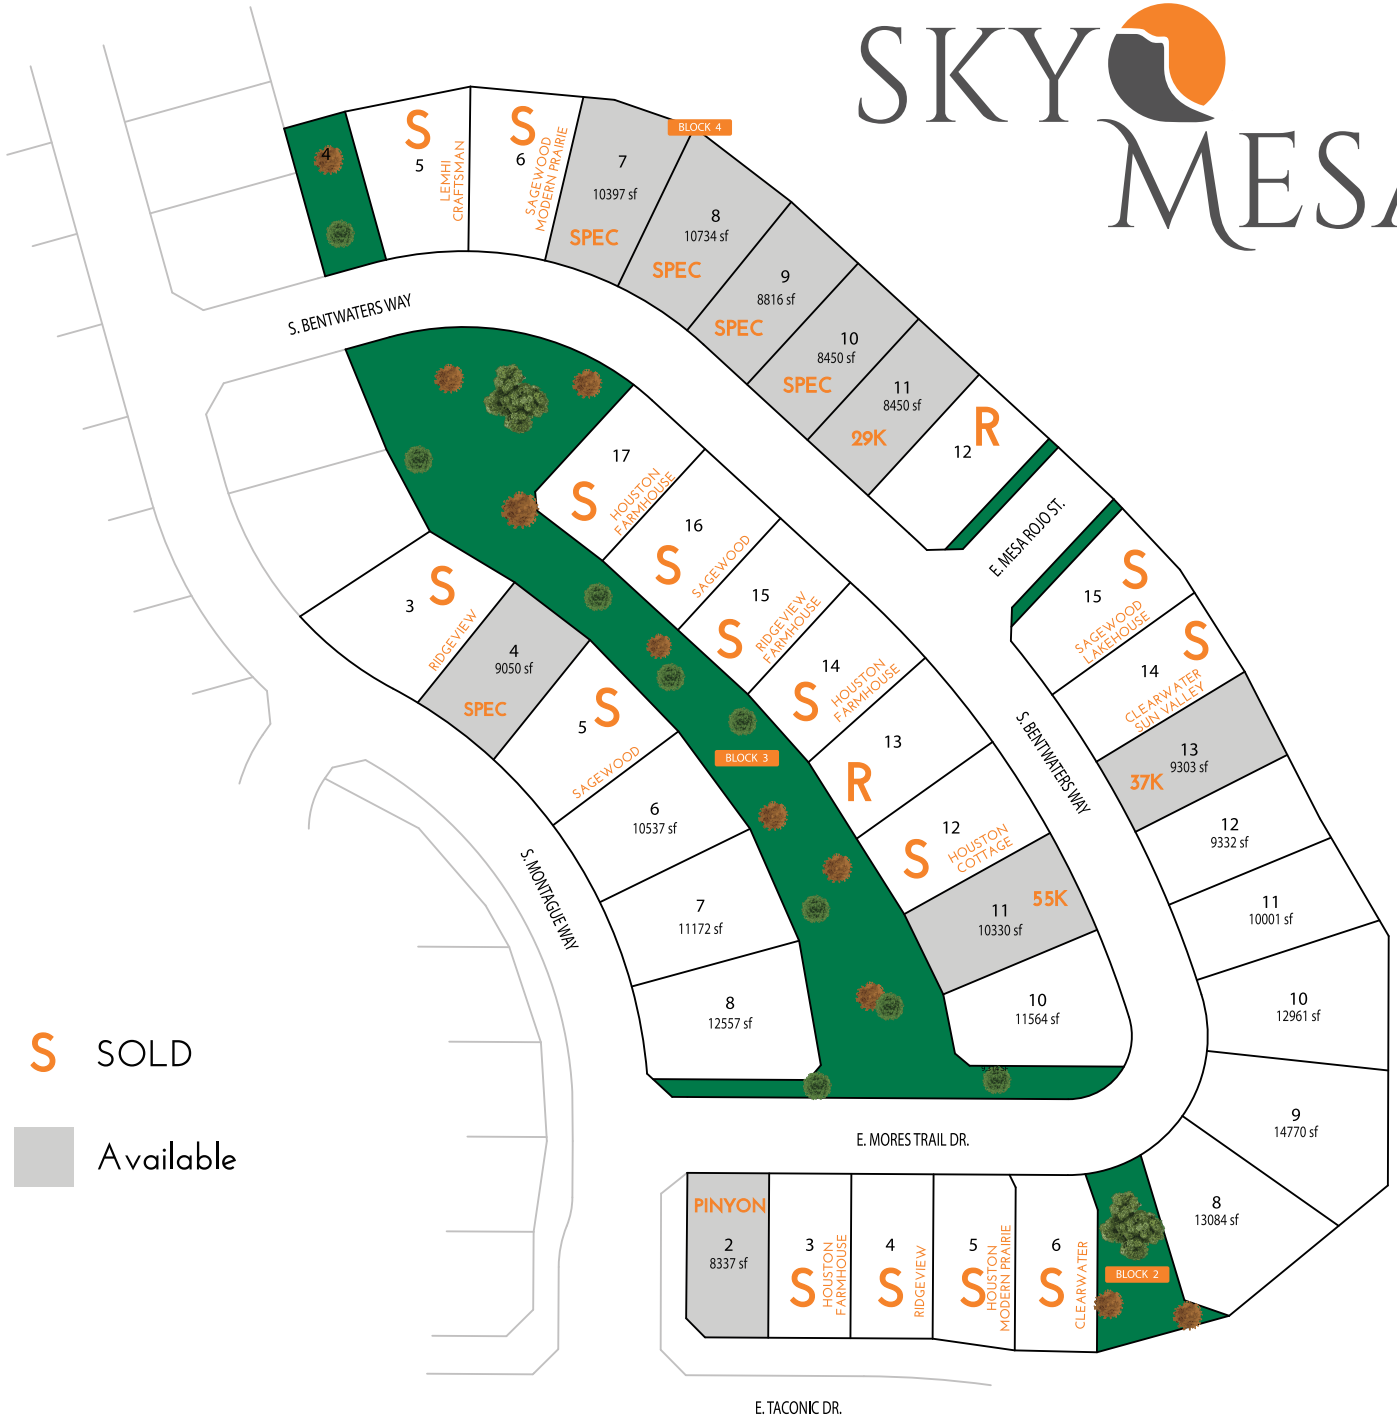

# SKY MESA

**S** SOLD  
 Available

(208) 789-1801  
 SkyMesa@BoiseHunterHomes.com

**BOISE HUNTER**  
 HOMES

Information subject to change without notice. Updated 8-10-20