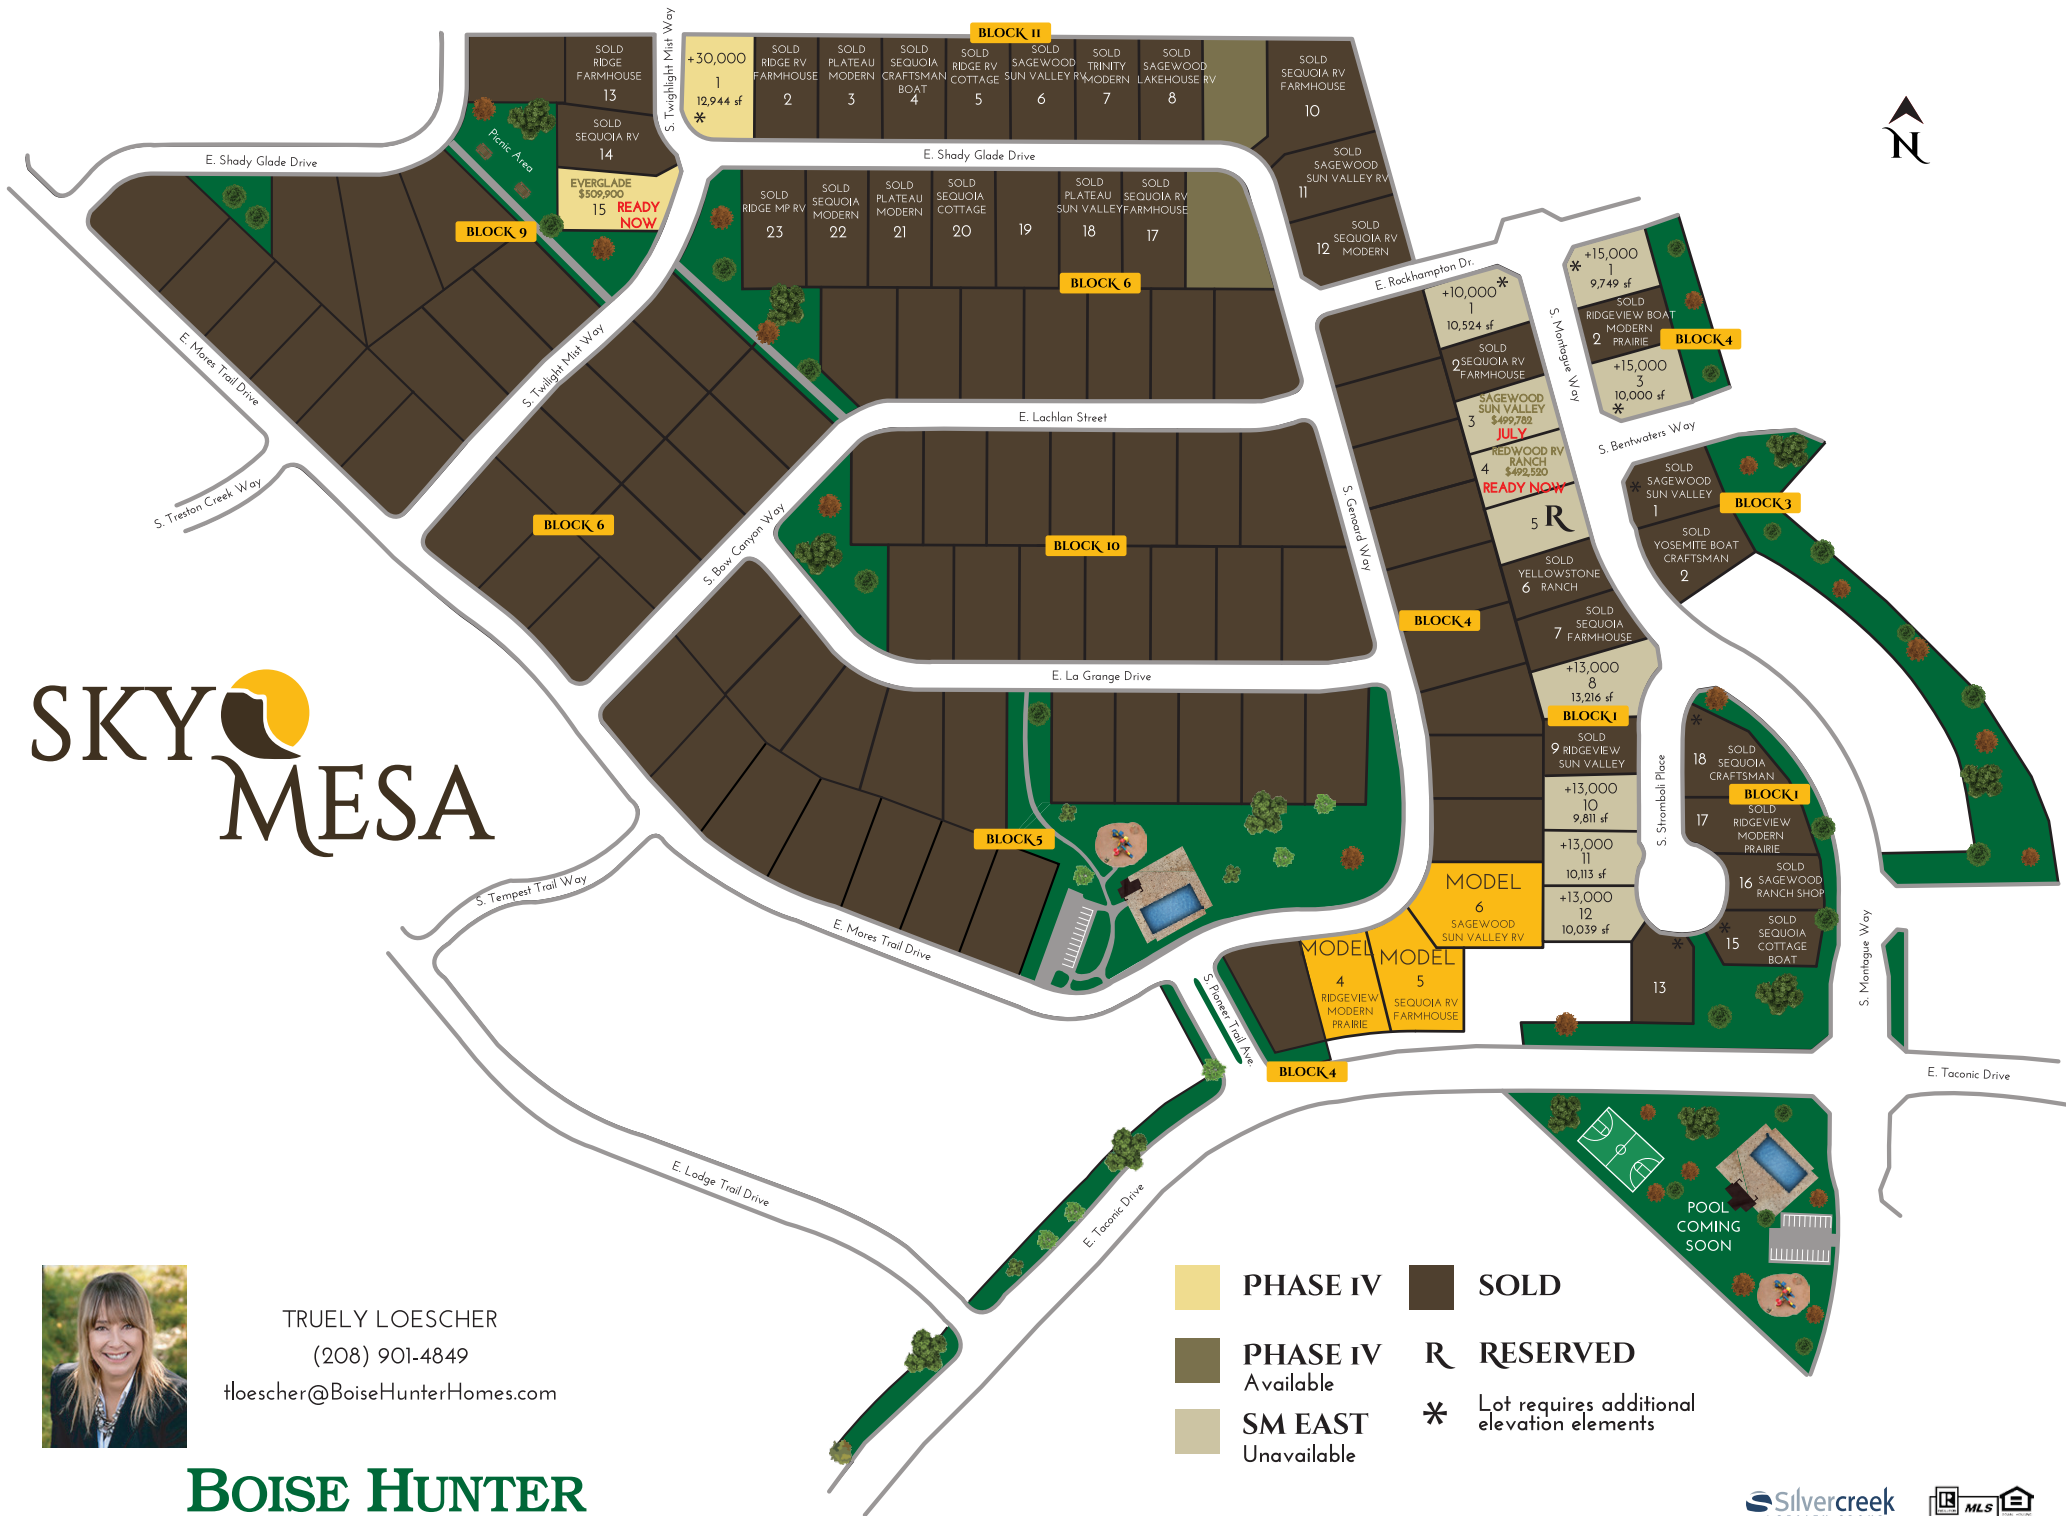

SKY MESA

TRUELY LOESCHER
(208) 901-4849
tloesch@BoiseHunterHomes.com

BOISE HUNTER HOMES

- PHASE IV
- SOLD
- PHASE IV Available
- R RESERVED
- SM EAST Unavailable
- * Lot requires additional elevation elements