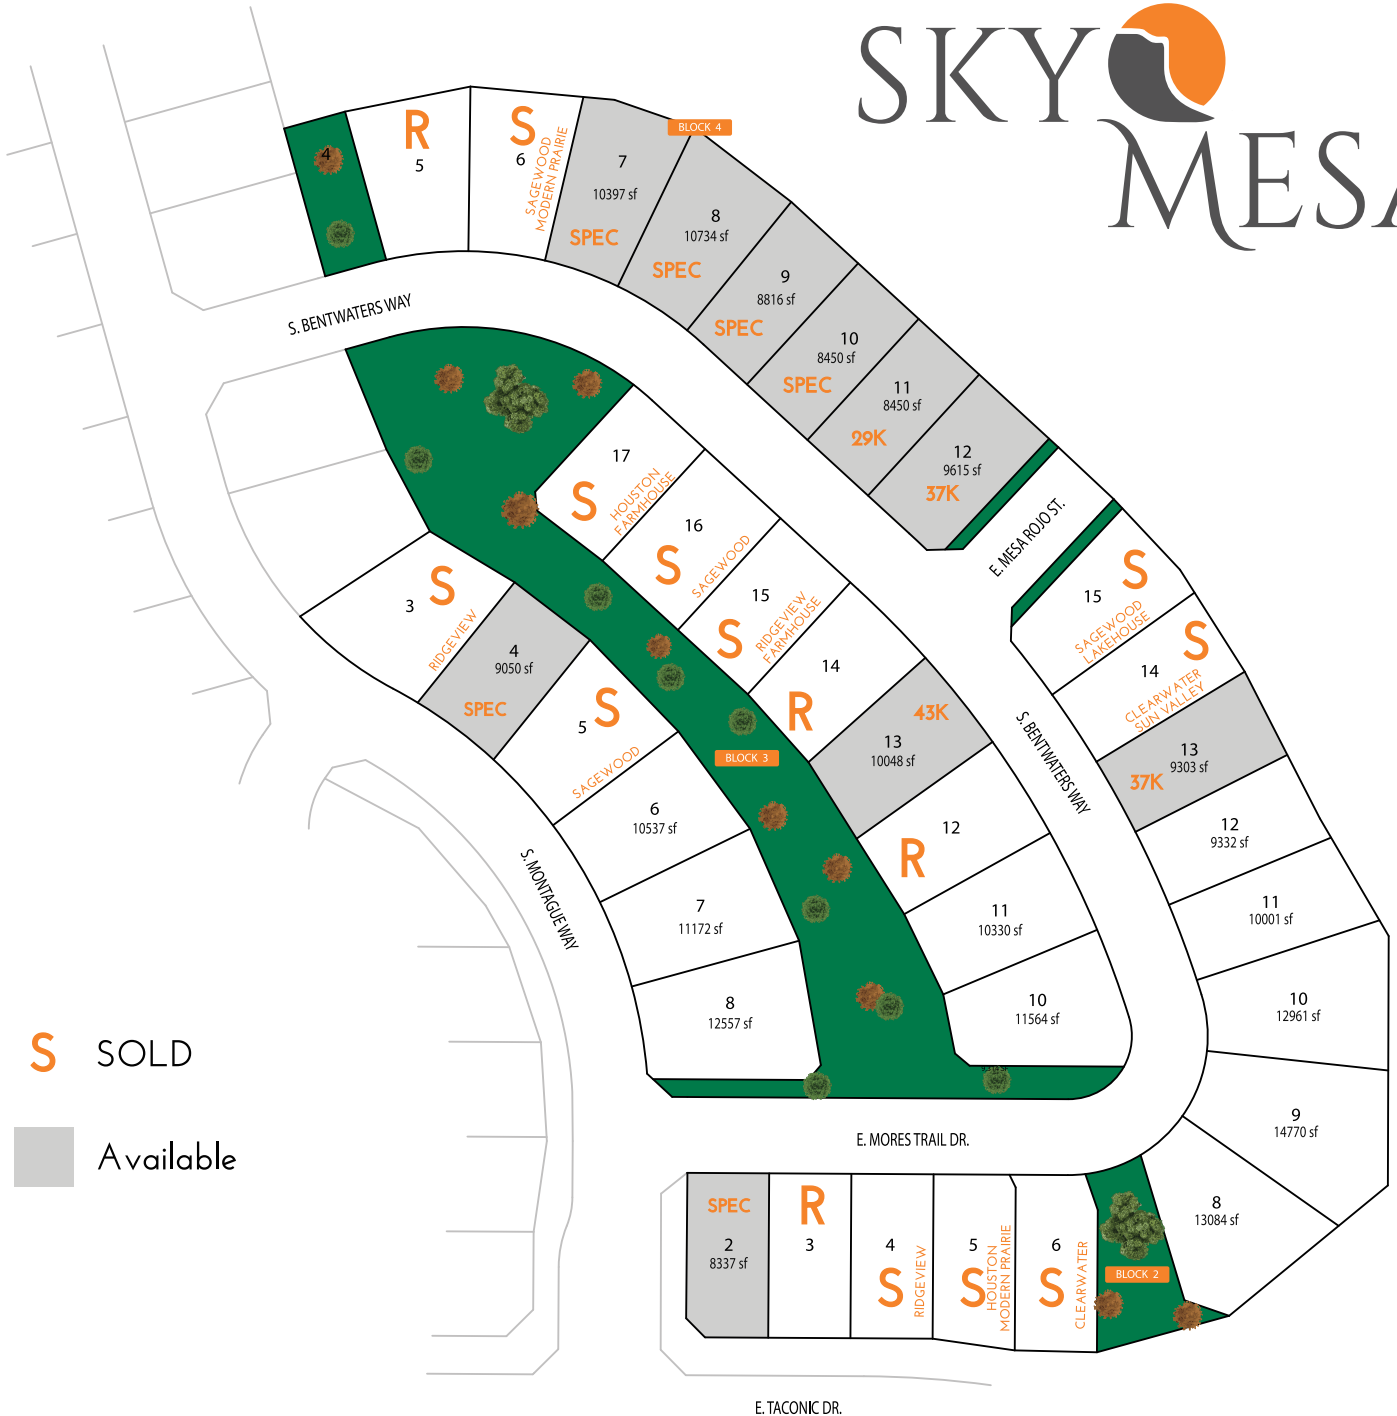

SKY MESA

(208) 789-1801
 SkyMesa@BoiseHunterHomes.com

BOISE HUNTER
 HOMES

SKY MESA

(208) 789-1801

SkyMesa@BoiseHunterHomes.com

BOISE HUNTER HOMES

AVAILABLE

SOLD SOLD

R RESERVED

* Lot requires additional elevation elements