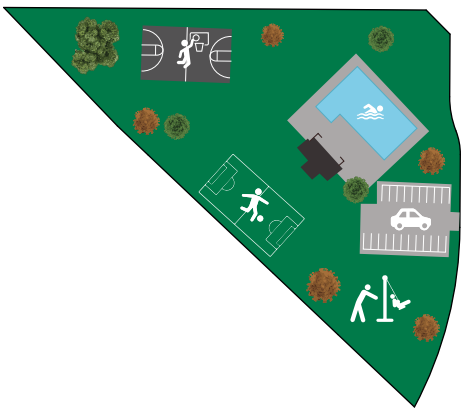

SKY MESA

(208) 789-1801
 SkyMesa@BoiseHunterHomes.com

BOISE HUNTER
 HOMES

SKY MESA

(208) 789-1801

SkyMesa@BoiseHunterHomes.com

BOISE HUNTER HOMES

AVAILABLE

SOLD SOLD

R RESERVED

* Lot requires additional elevation elements