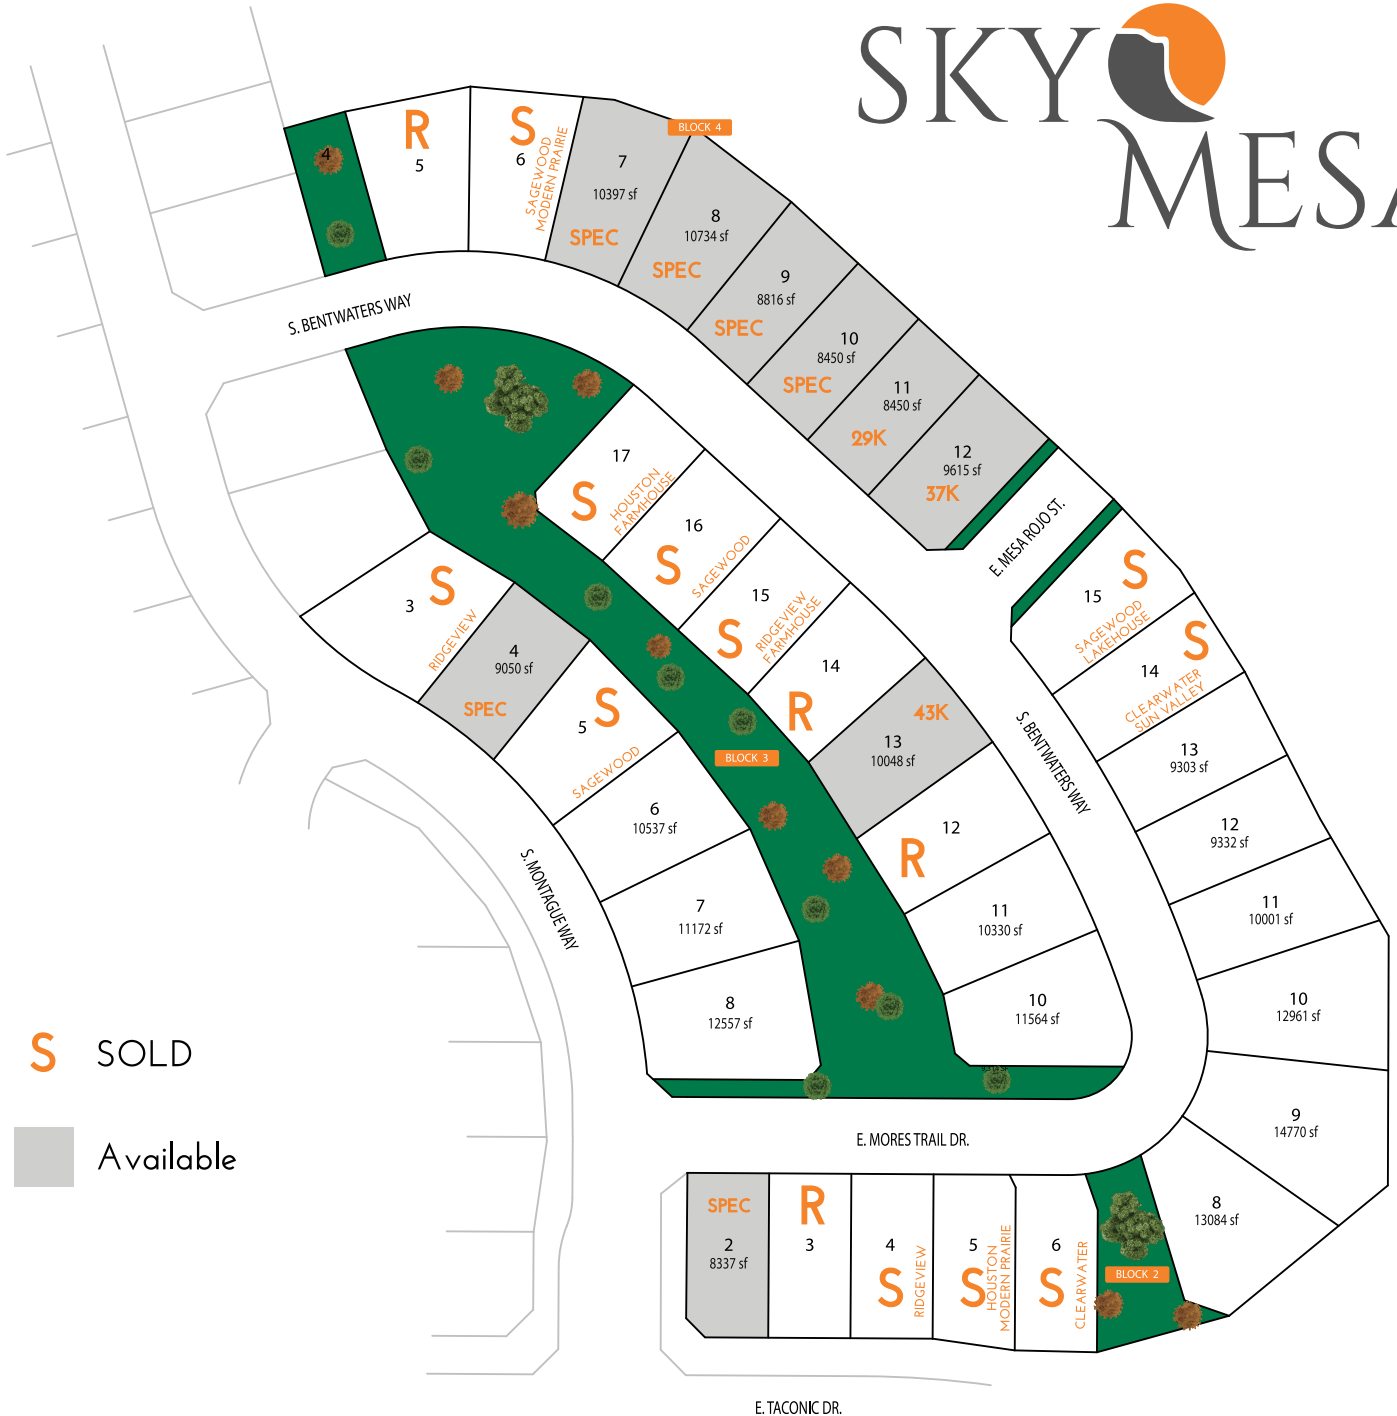

SKY MESA

(208) 789-1801
 SkyMesa@BoiseHunterHomes.com

BOISE HUNTER HOMES

SKY MESA

(208) 789-1801

SkyMesa@BoiseHunterHomes.com

AVAILABLE

SOLD SOLD

R RESERVED

* Lot requires additional elevation elements