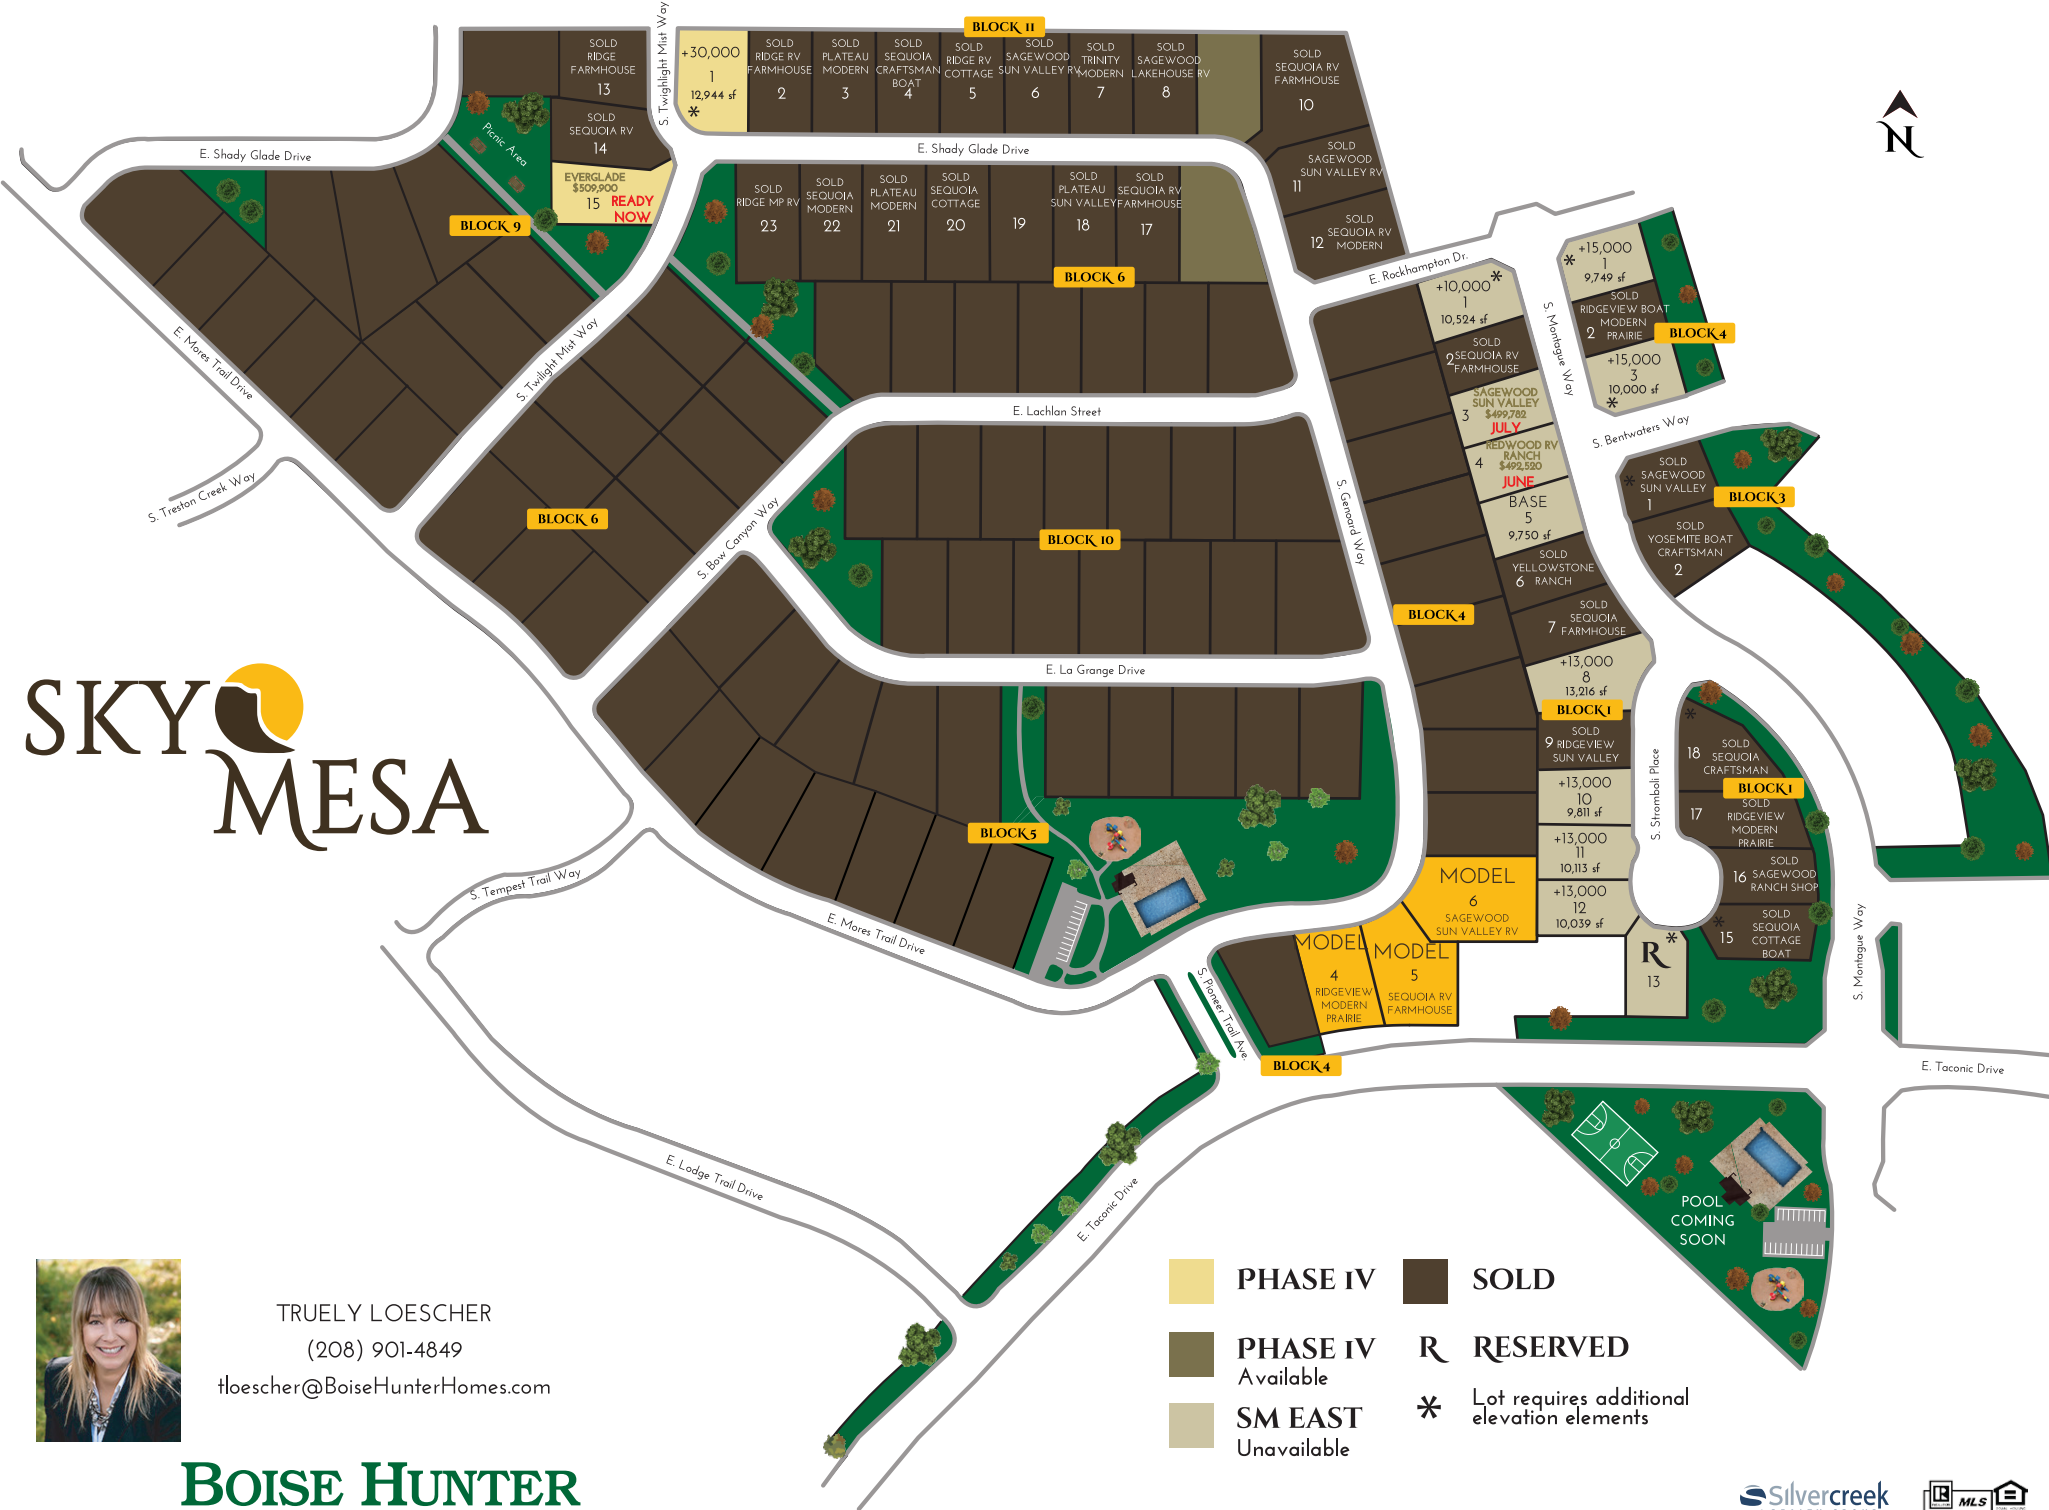

SKY MESA

TRUELY LOESCHER
 (208) 901-4849
 tloesch@BoiseHunterHomes.com

- PHASE IV
- PHASE IV Available
- SM EAST Unavailable
- SOLD
- R RESERVED
- * Lot requires additional elevation elements

SKY MESA GREENS