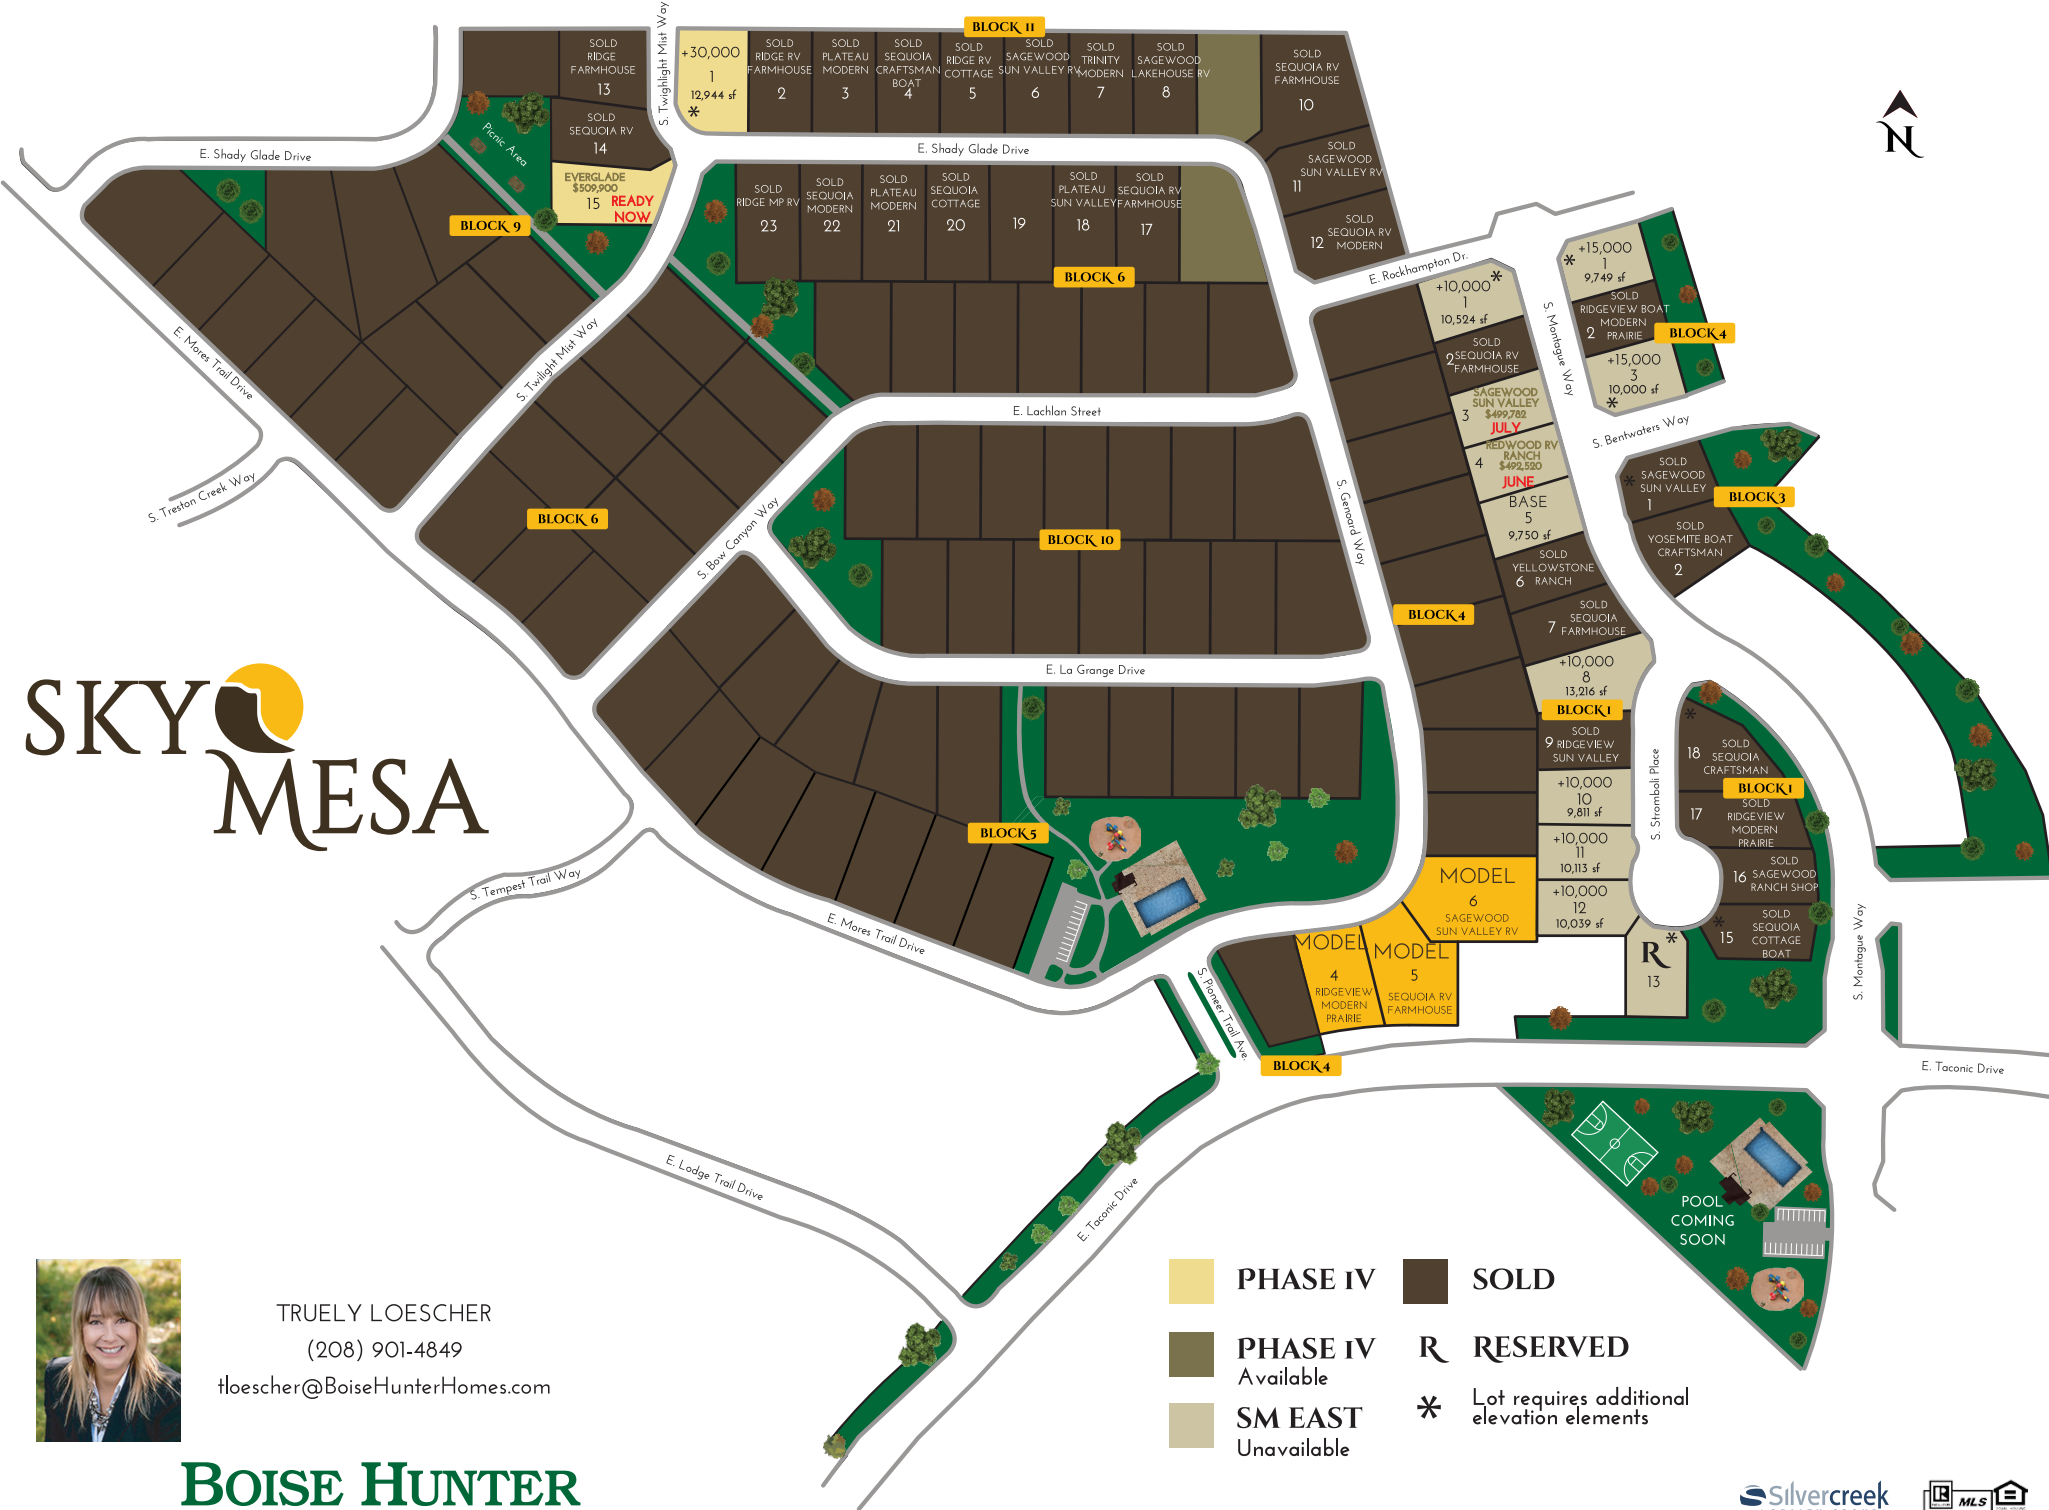

SKY MESA

TRUELY LOESCHER
 (208) 901-4849
 tloesch@BoiseHunterHomes.com

BOISE HUNTER HOMES

- PHASE IV
- SOLD
- PHASE IV Available
- R RESERVED
- SM EAST Unavailable
- * Lot requires additional elevation elements