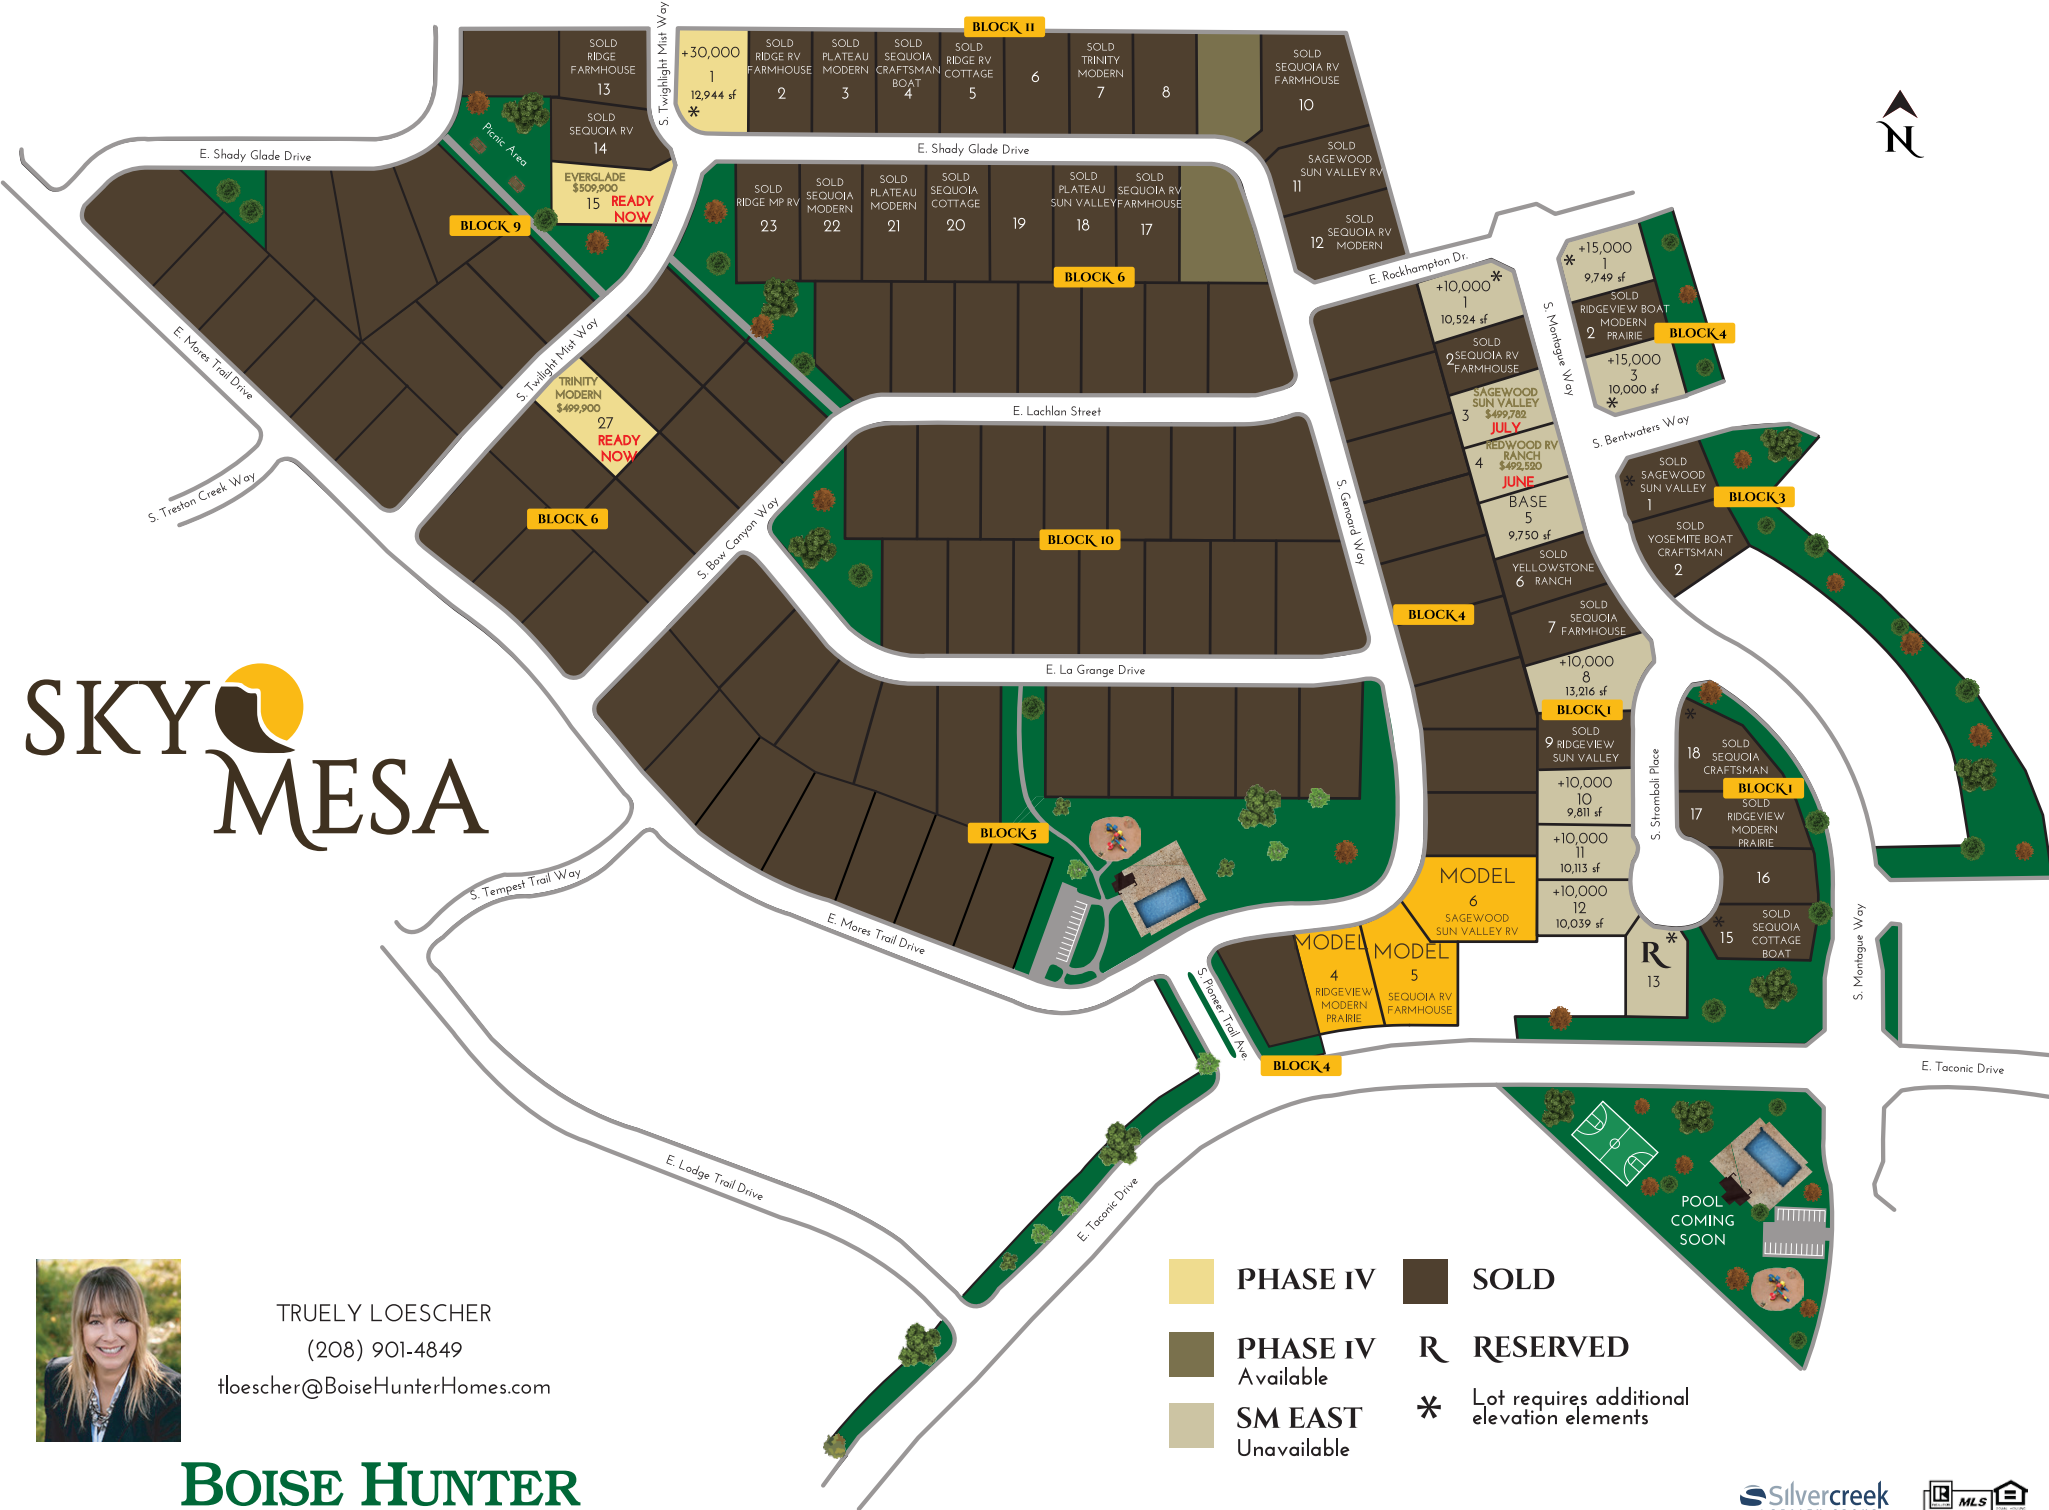

SKY MESA

TRUELY LOESCHER
 (208) 901-4849
 tloesch@BoiseHunterHomes.com

BOISE HUNTER HOMES

- PHASE IV
- SOLD
- PHASE IV Available
- R RESERVED
- SM EAST Unavailable
- * Lot requires additional elevation elements