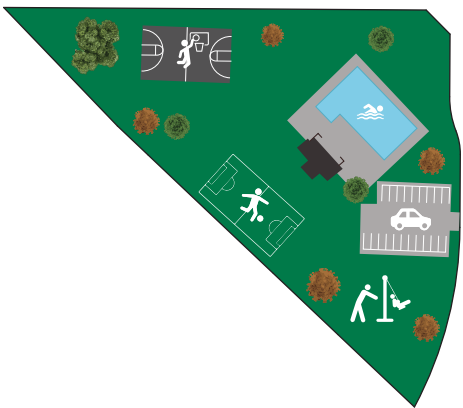

SKY MESA

(208) 789-1801
SkyMesa@BoiseHunterHomes.com

BOISE HUNTER
HOMES