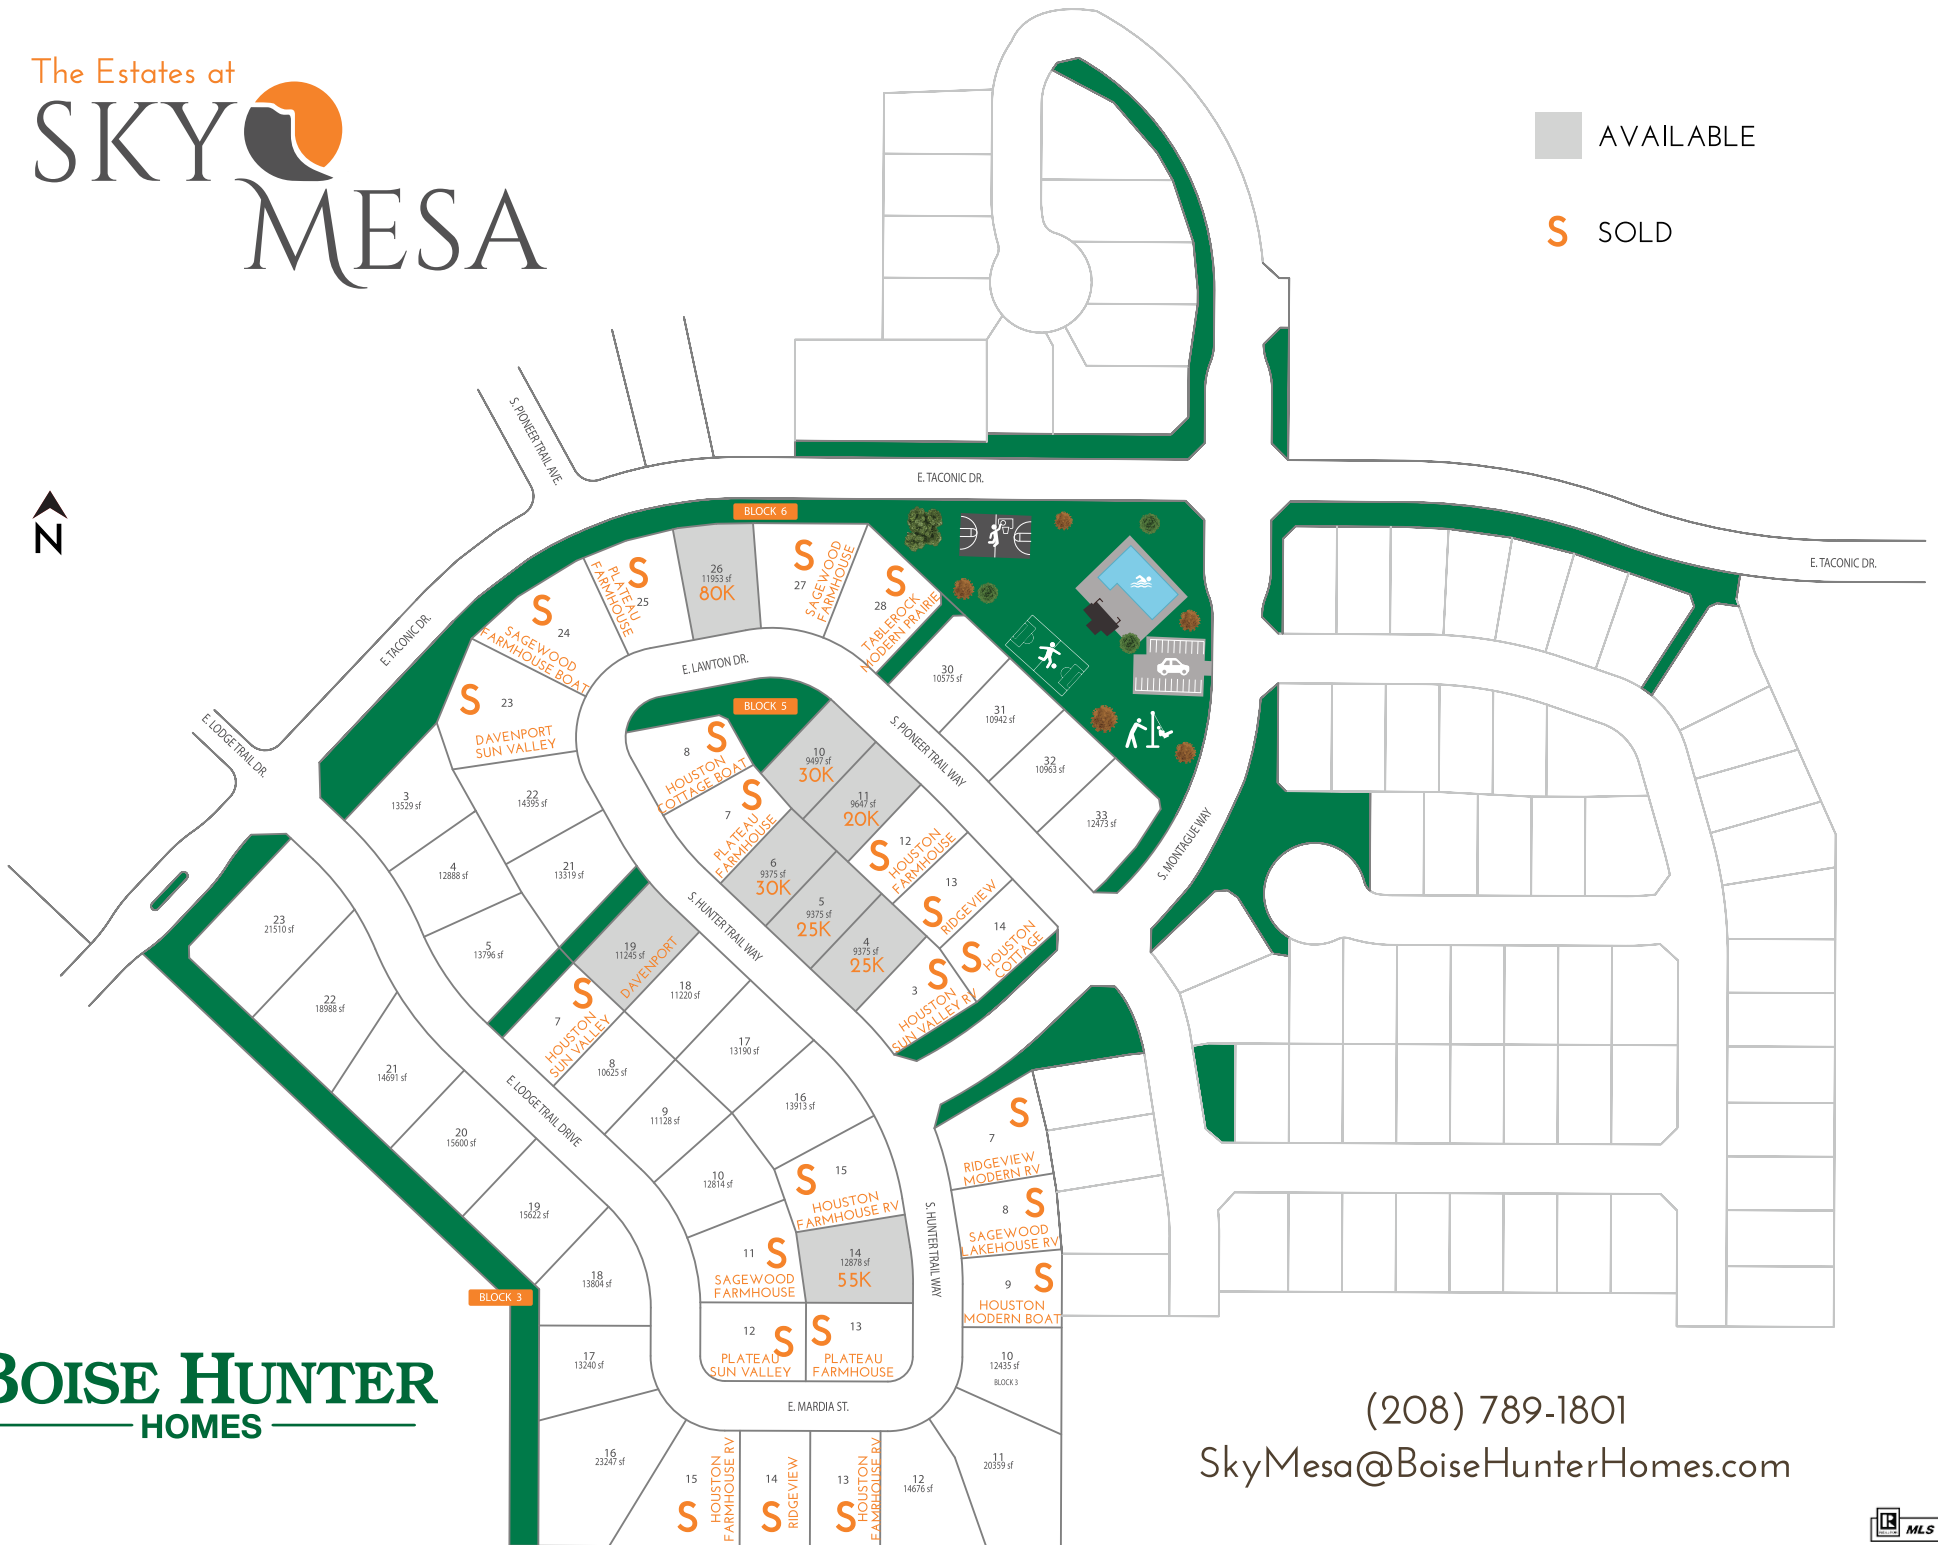

The Estates at
SKY
MESA

■ AVAILABLE

■ SOLD

BOISE HUNTER
HOMES

(208) 789-1801
 SkyMesa@BoiseHunterHomes.com

AVAILABLE
S SOLD

PINYON	17	\$485,263
LEMHI	18	\$519,990
CLEARWATER	S 19	
RIDGEVIEW MODERN BOAT	S 20	