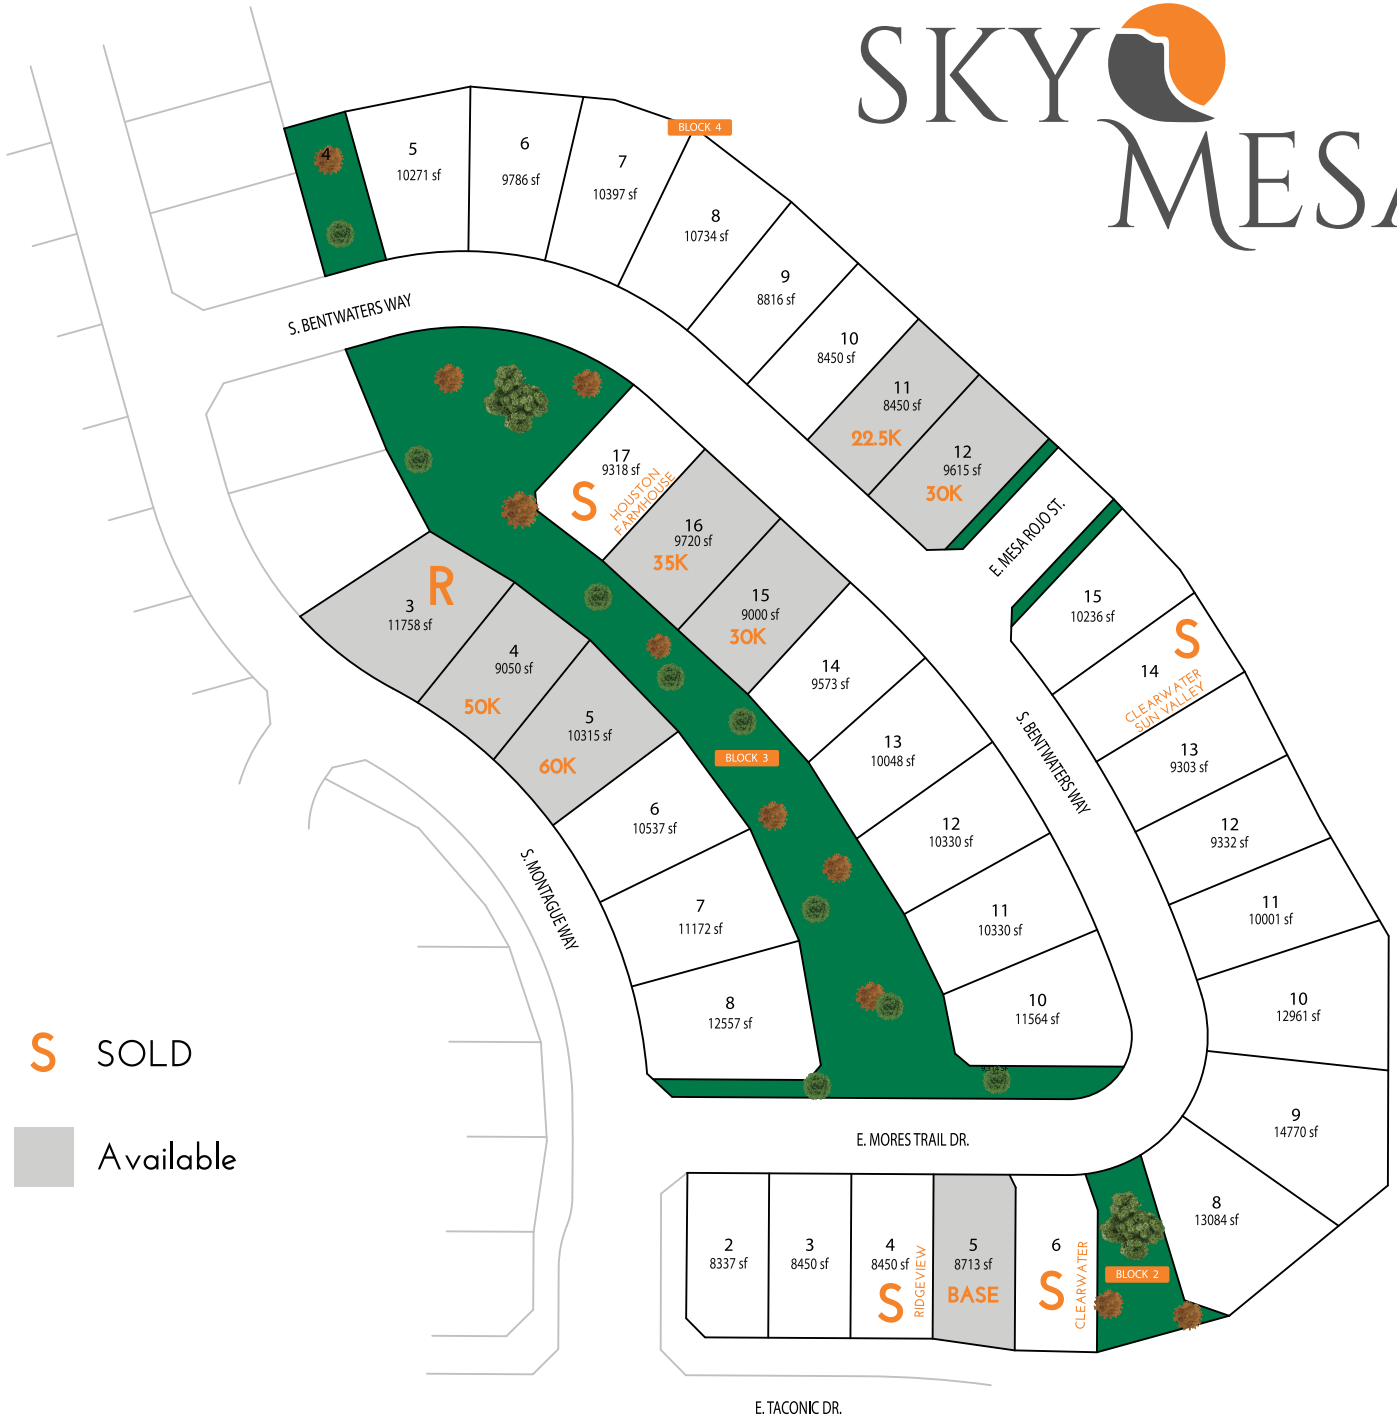

SKY MESA

(208) 789-1801
SkyMesa@BoiseHunterHomes.com

BOISE HUNTER
HOMES