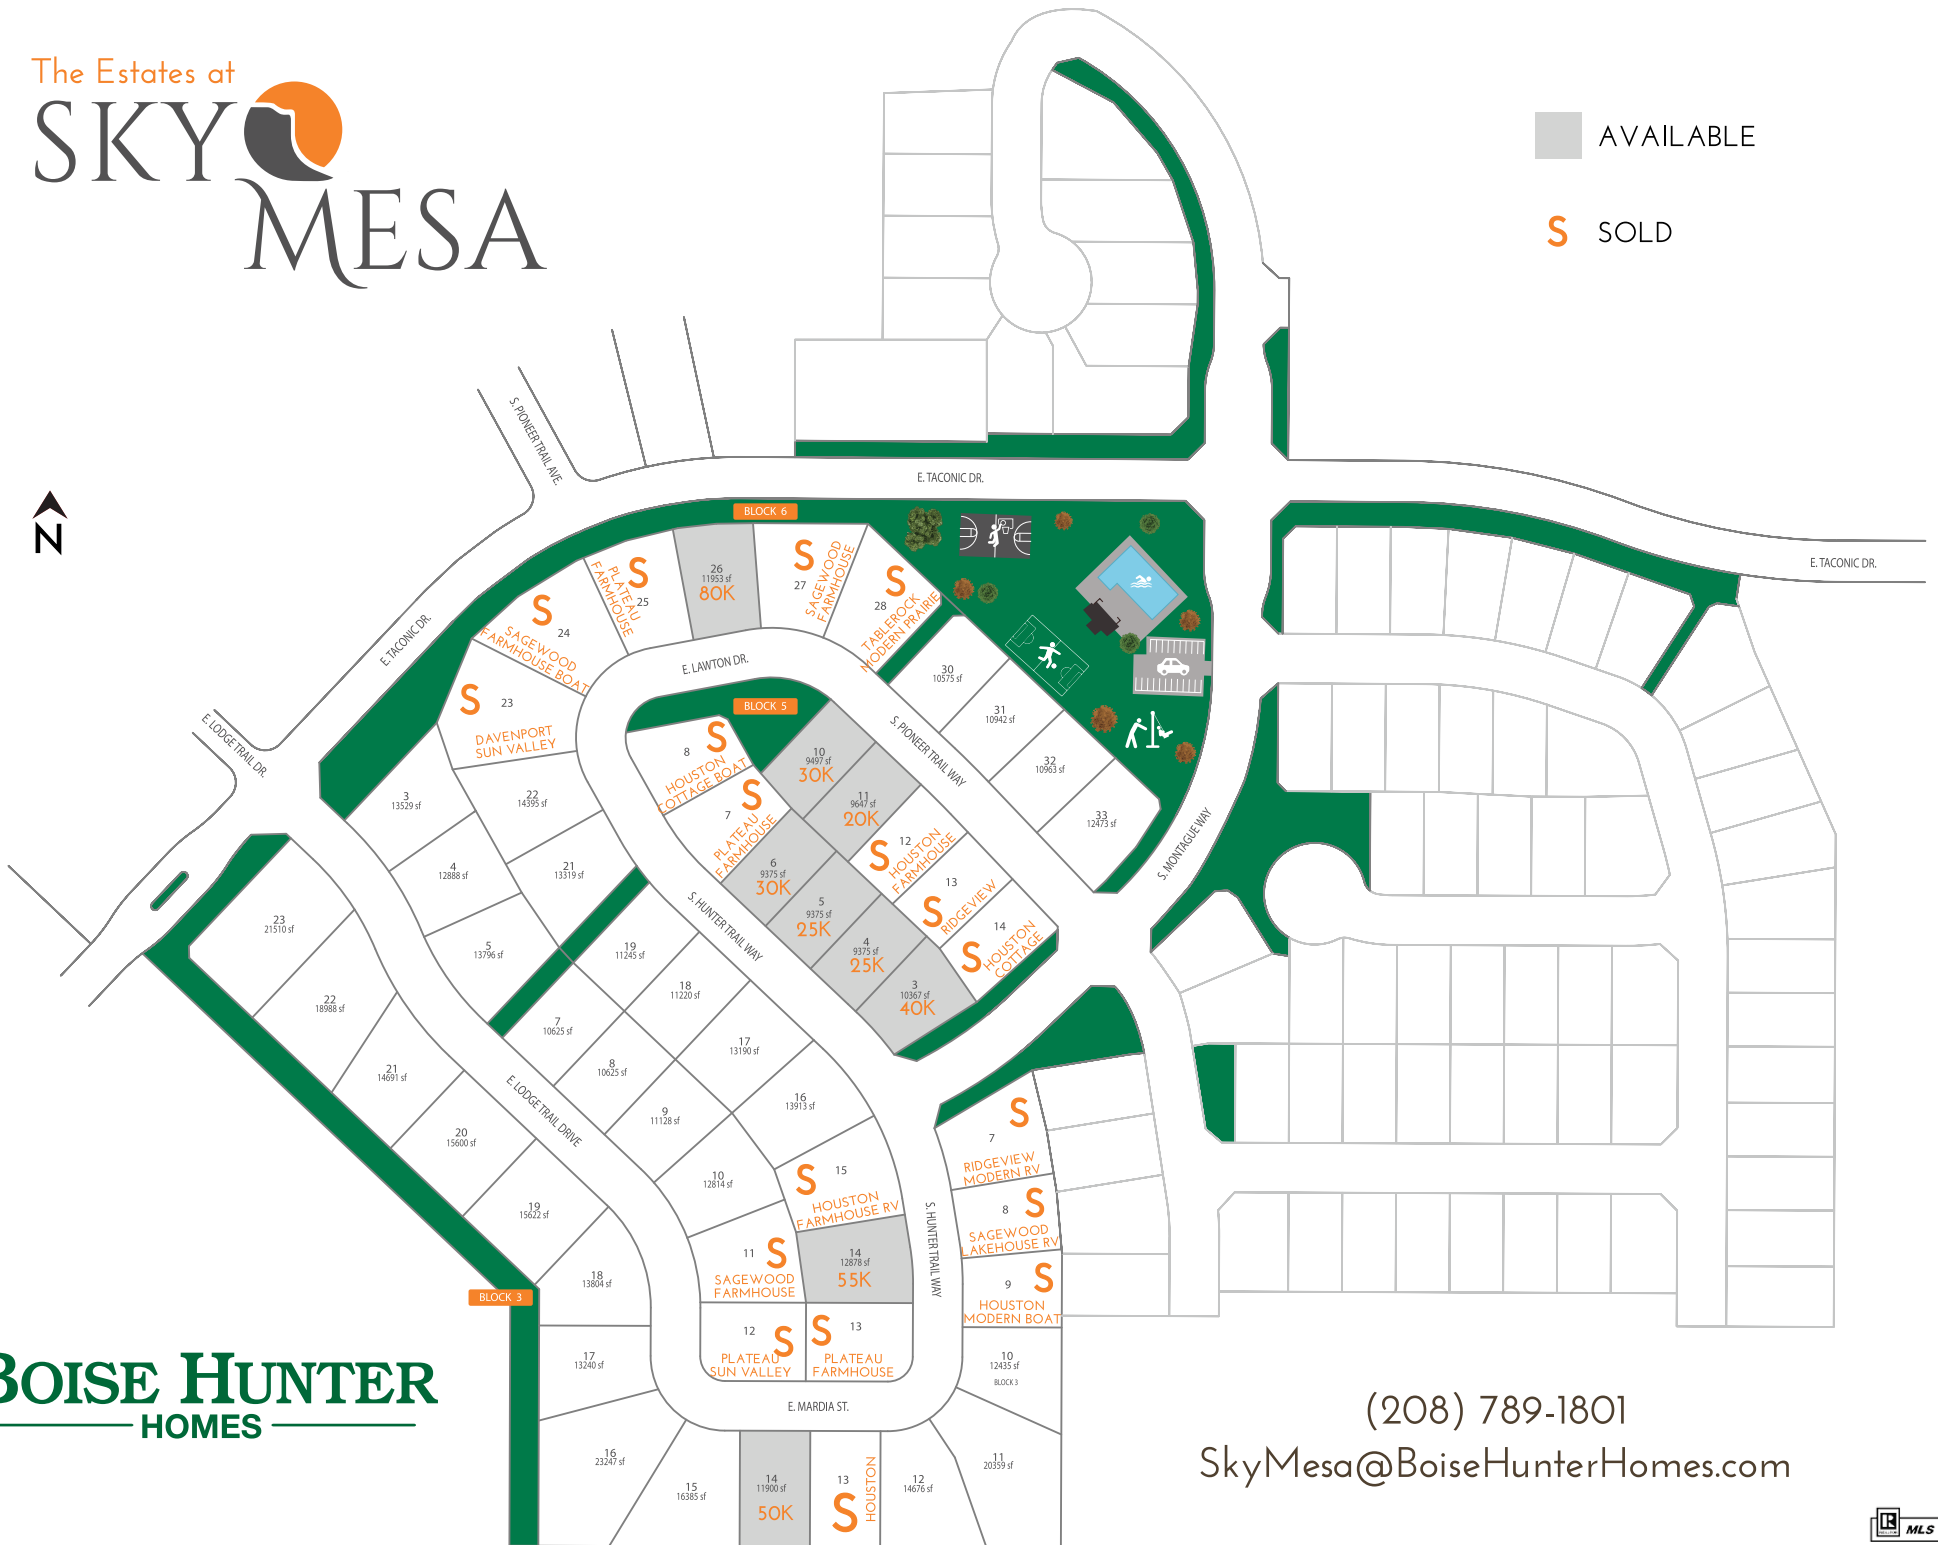

The Estates at
SKY
MESA

■ AVAILABLE

■ SOLD

BOISE HUNTER
HOMES

(208) 789-1801
SkyMesa@BoiseHunterHomes.com