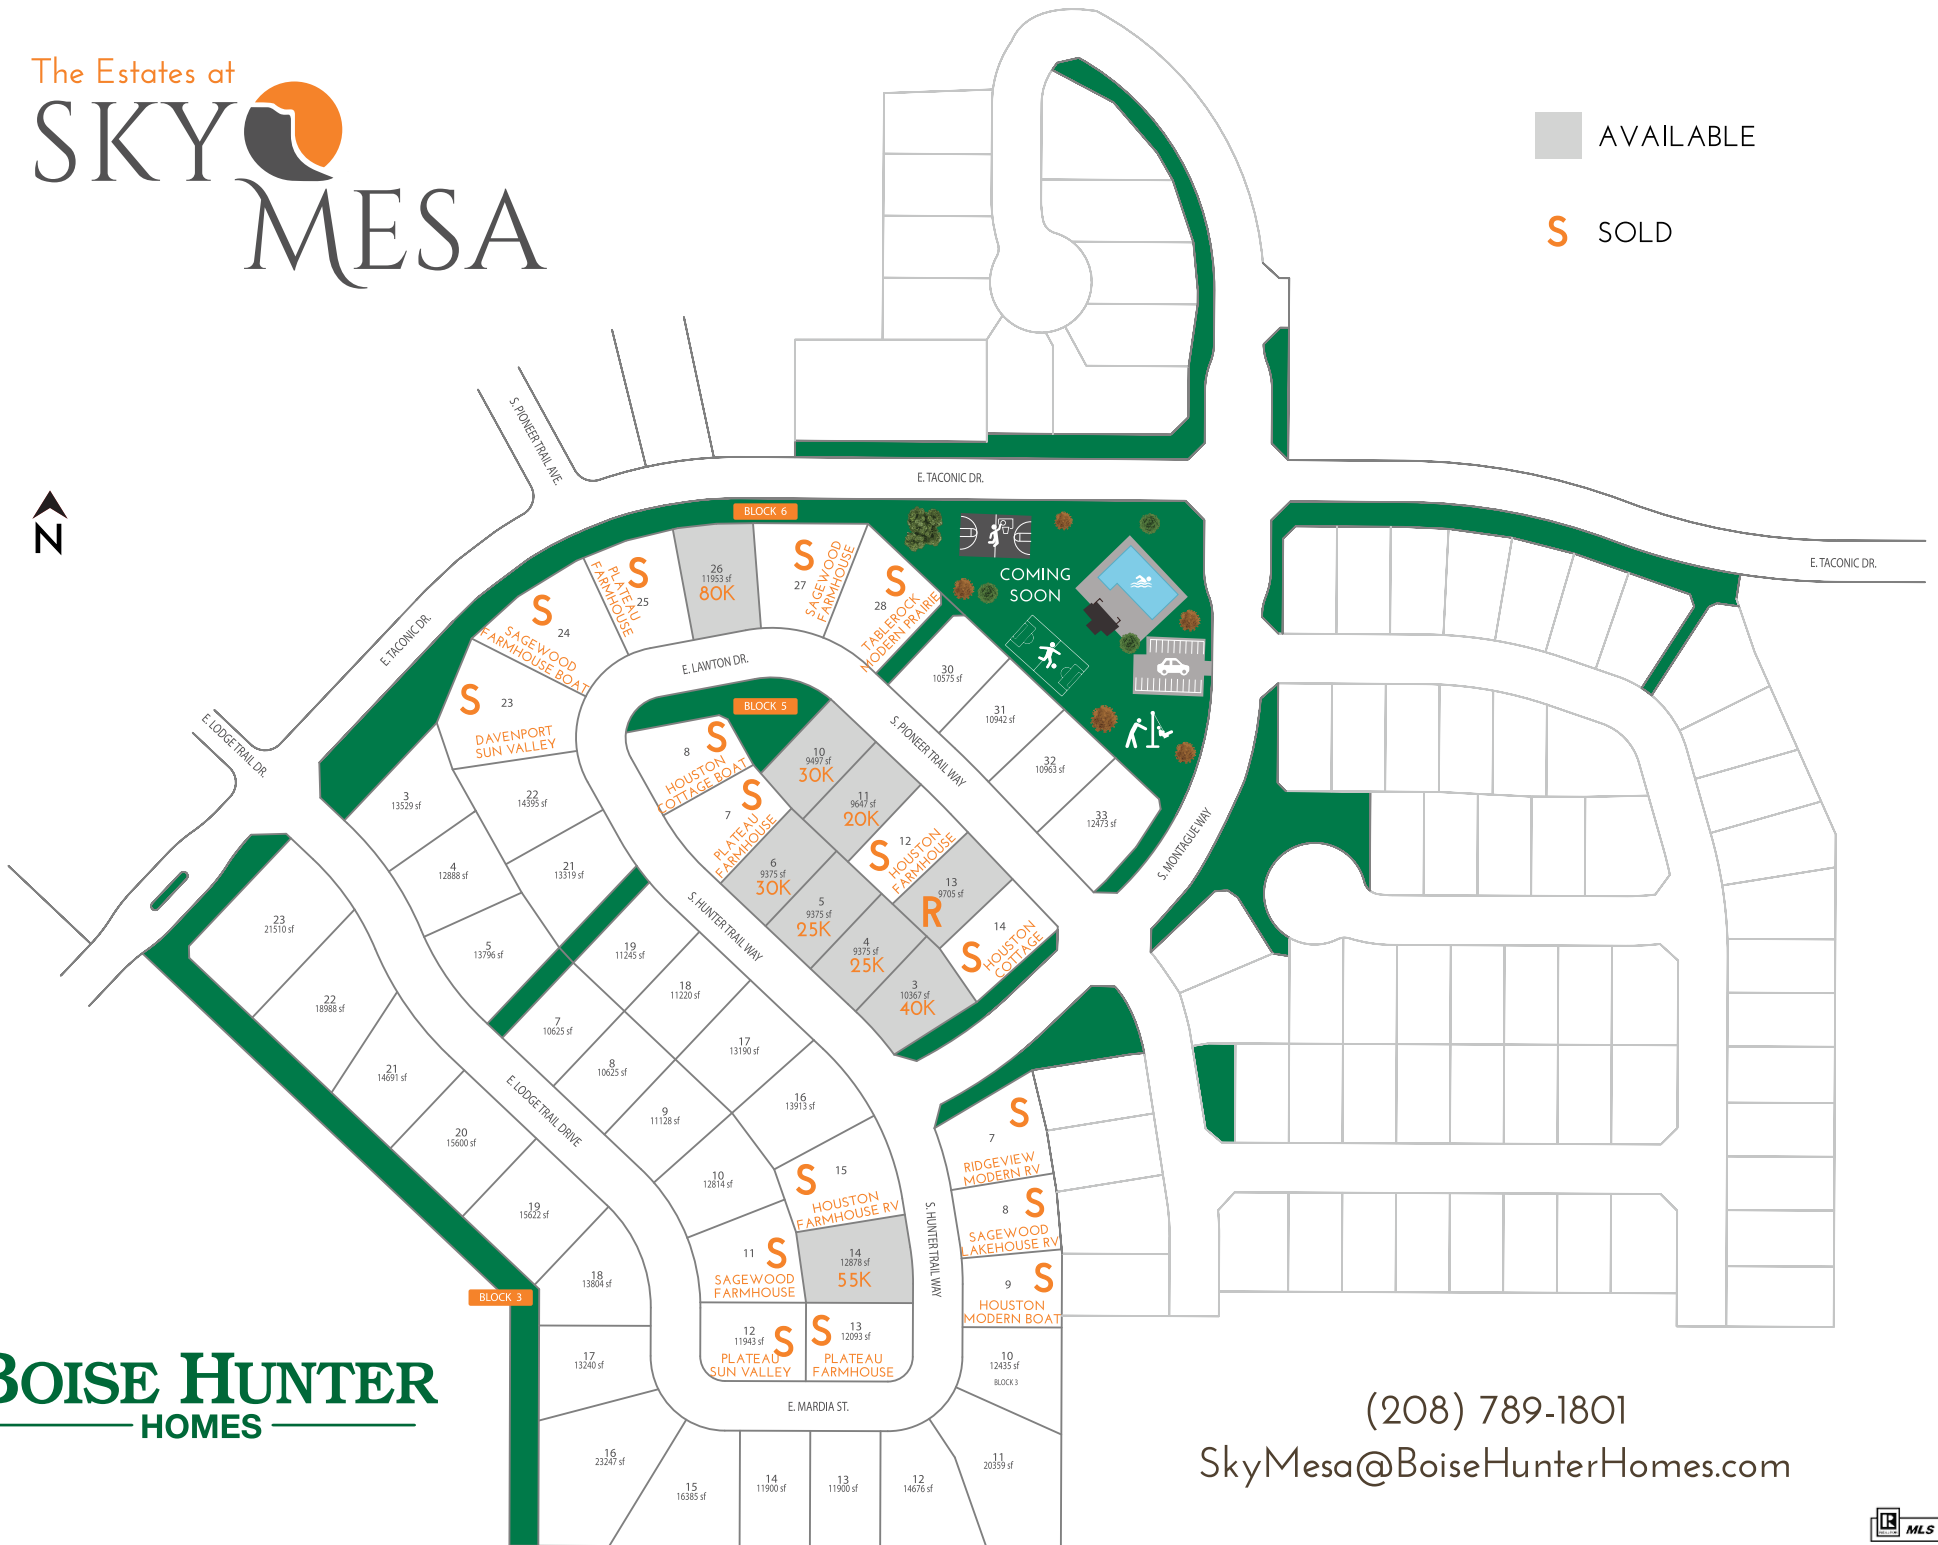

The Estates at
SKY MESA

■ AVAILABLE

■ SOLD

BOISE HUNTER HOMES

(208) 789-1801
 SkyMesa@BoiseHunterHomes.com

SKY MESA GREENS

- AVAILABLE
- SOLD
- Model Home

(208) 789-1801