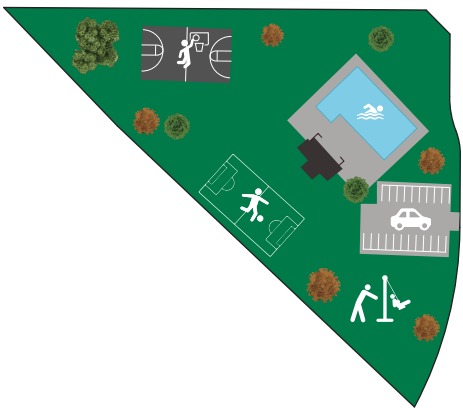

(208) 789-1801
SkyMesa@BoiseHunterHomes.com

BOISE HUNTER
HOMES