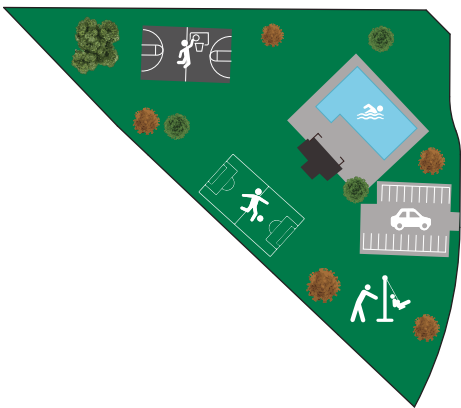

SKY MESA

DEREK SCHOUMAN | (208) 922-8075
DSchouman@BoiseHunterHomes.com

CARYN HECTOR | (208) 869-2125
CHector@BoiseHunterHomes.com