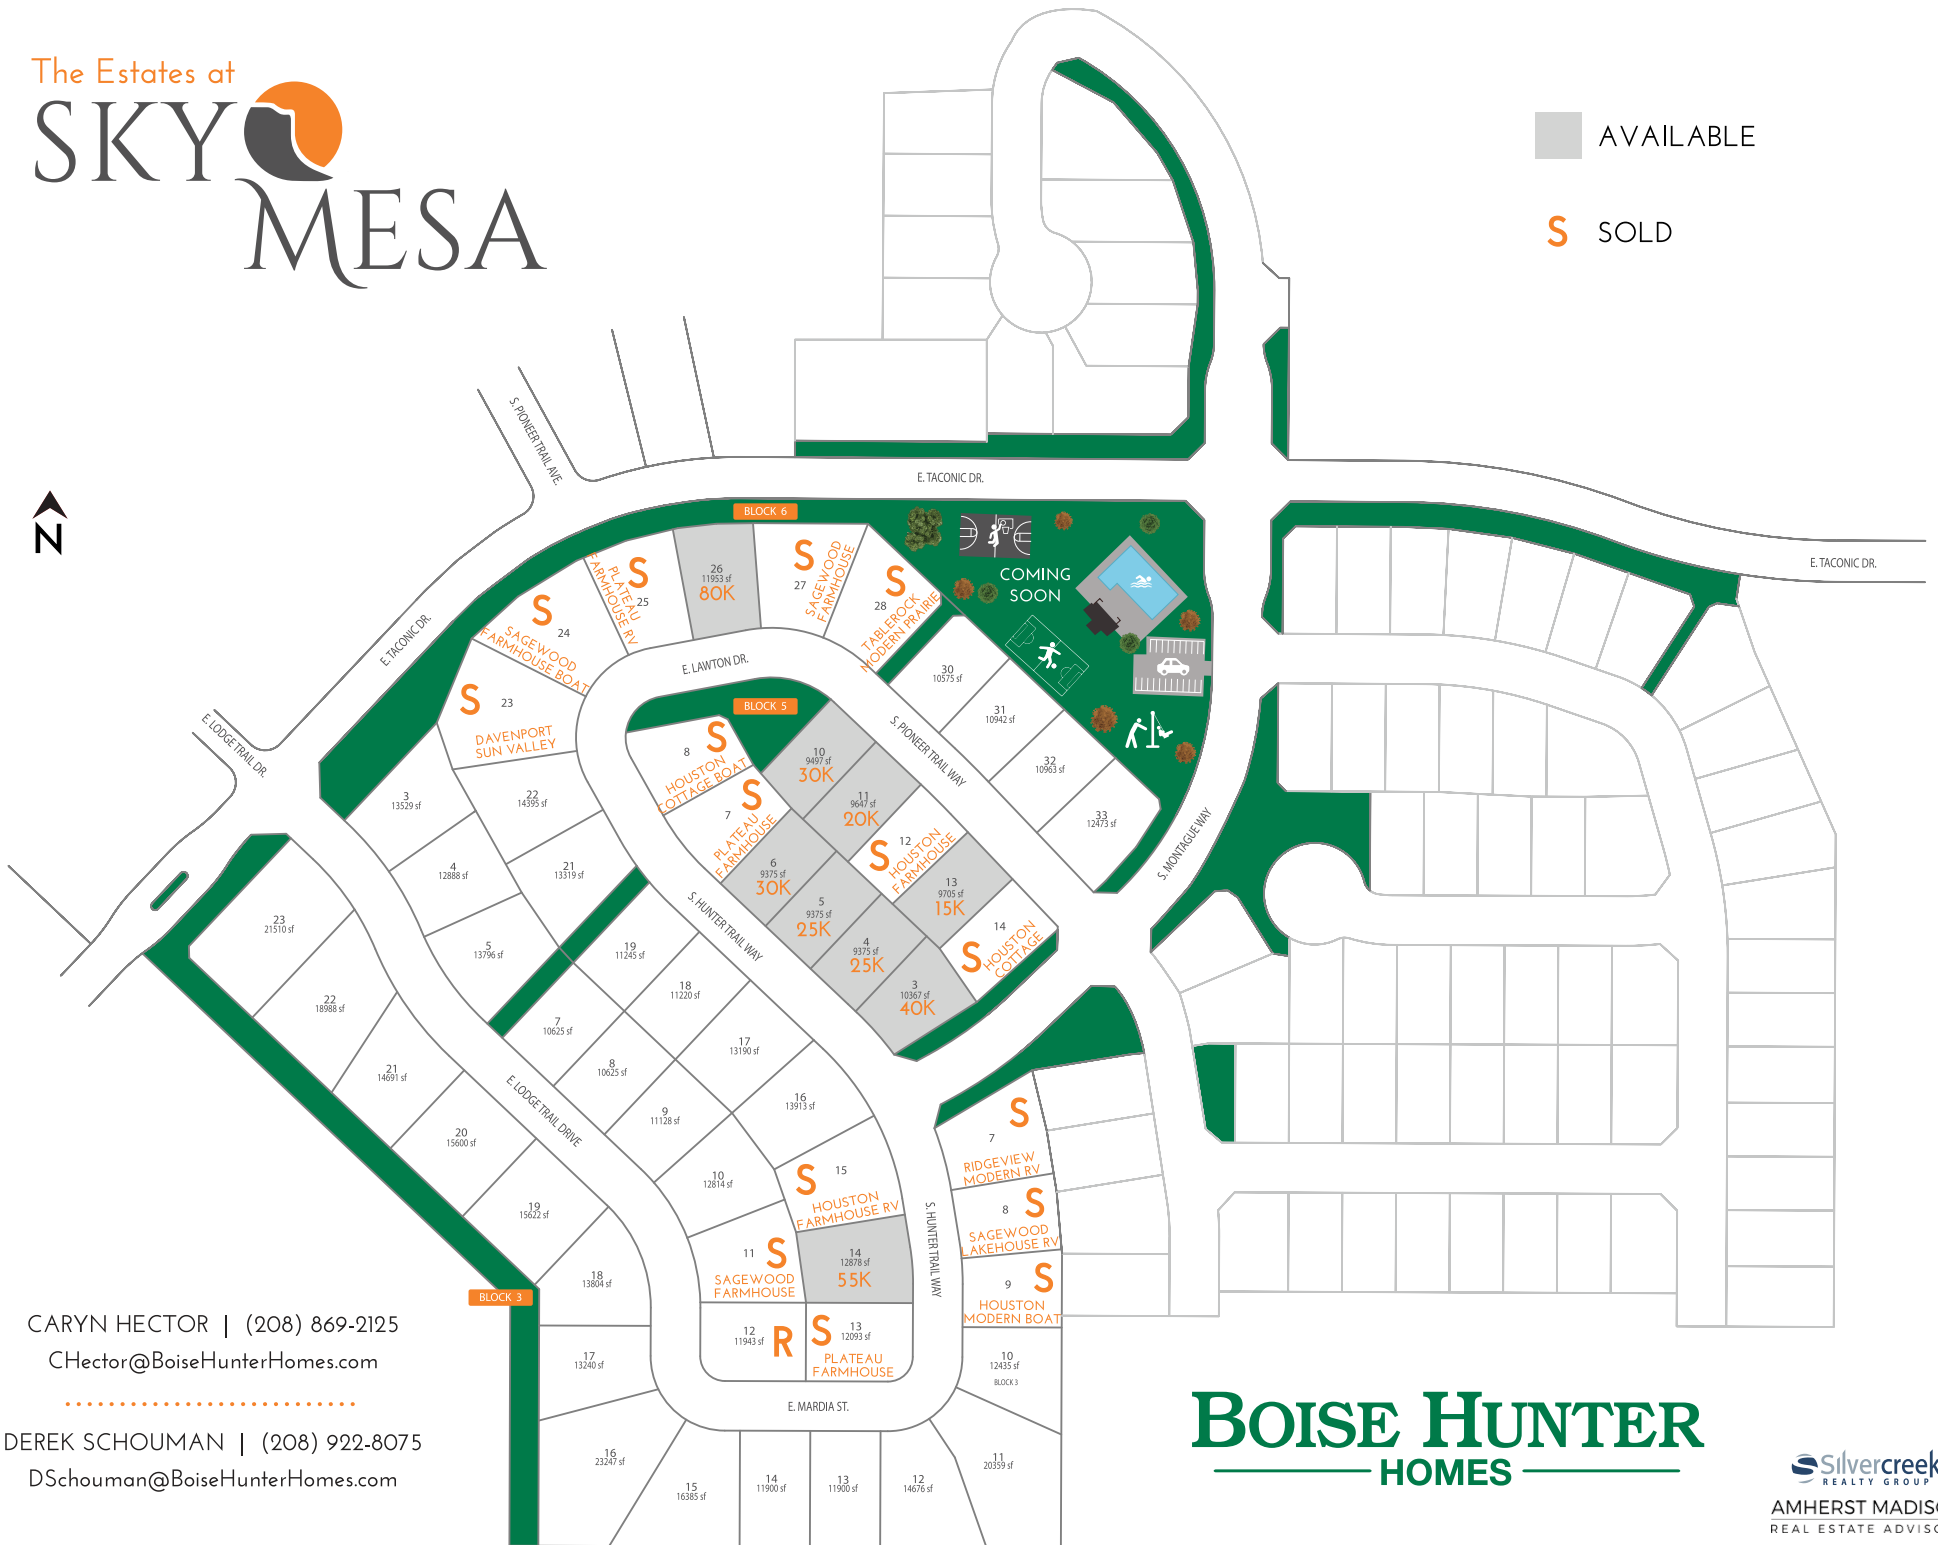

The Estates at
SKY
MESA

■ AVAILABLE

■ SOLD

CARYN HECTOR | (208) 869-2125
CHector@BoiseHunterHomes.com

DEREK SCHOUMAN | (208) 922-8075
DSchouman@BoiseHunterHomes.com

BOISE HUNTER
HOMES

Silvercreek
REALTY GROUP
AMHERST MADISON
REAL ESTATE ADVISORS

Information subject to change without notice. Updated 3-30-20