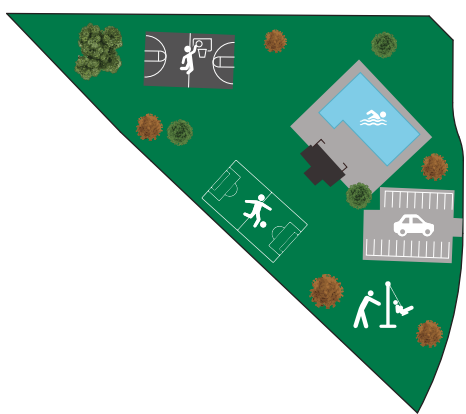

DEREK SCHOUAN | (208) 922-8075
DSchouman@BoiseHunterHomes.com

CARYN HECTOR | (208) 869-2125
CHector@BoiseHunterHomes.com

BOISE HUNTER HOMES