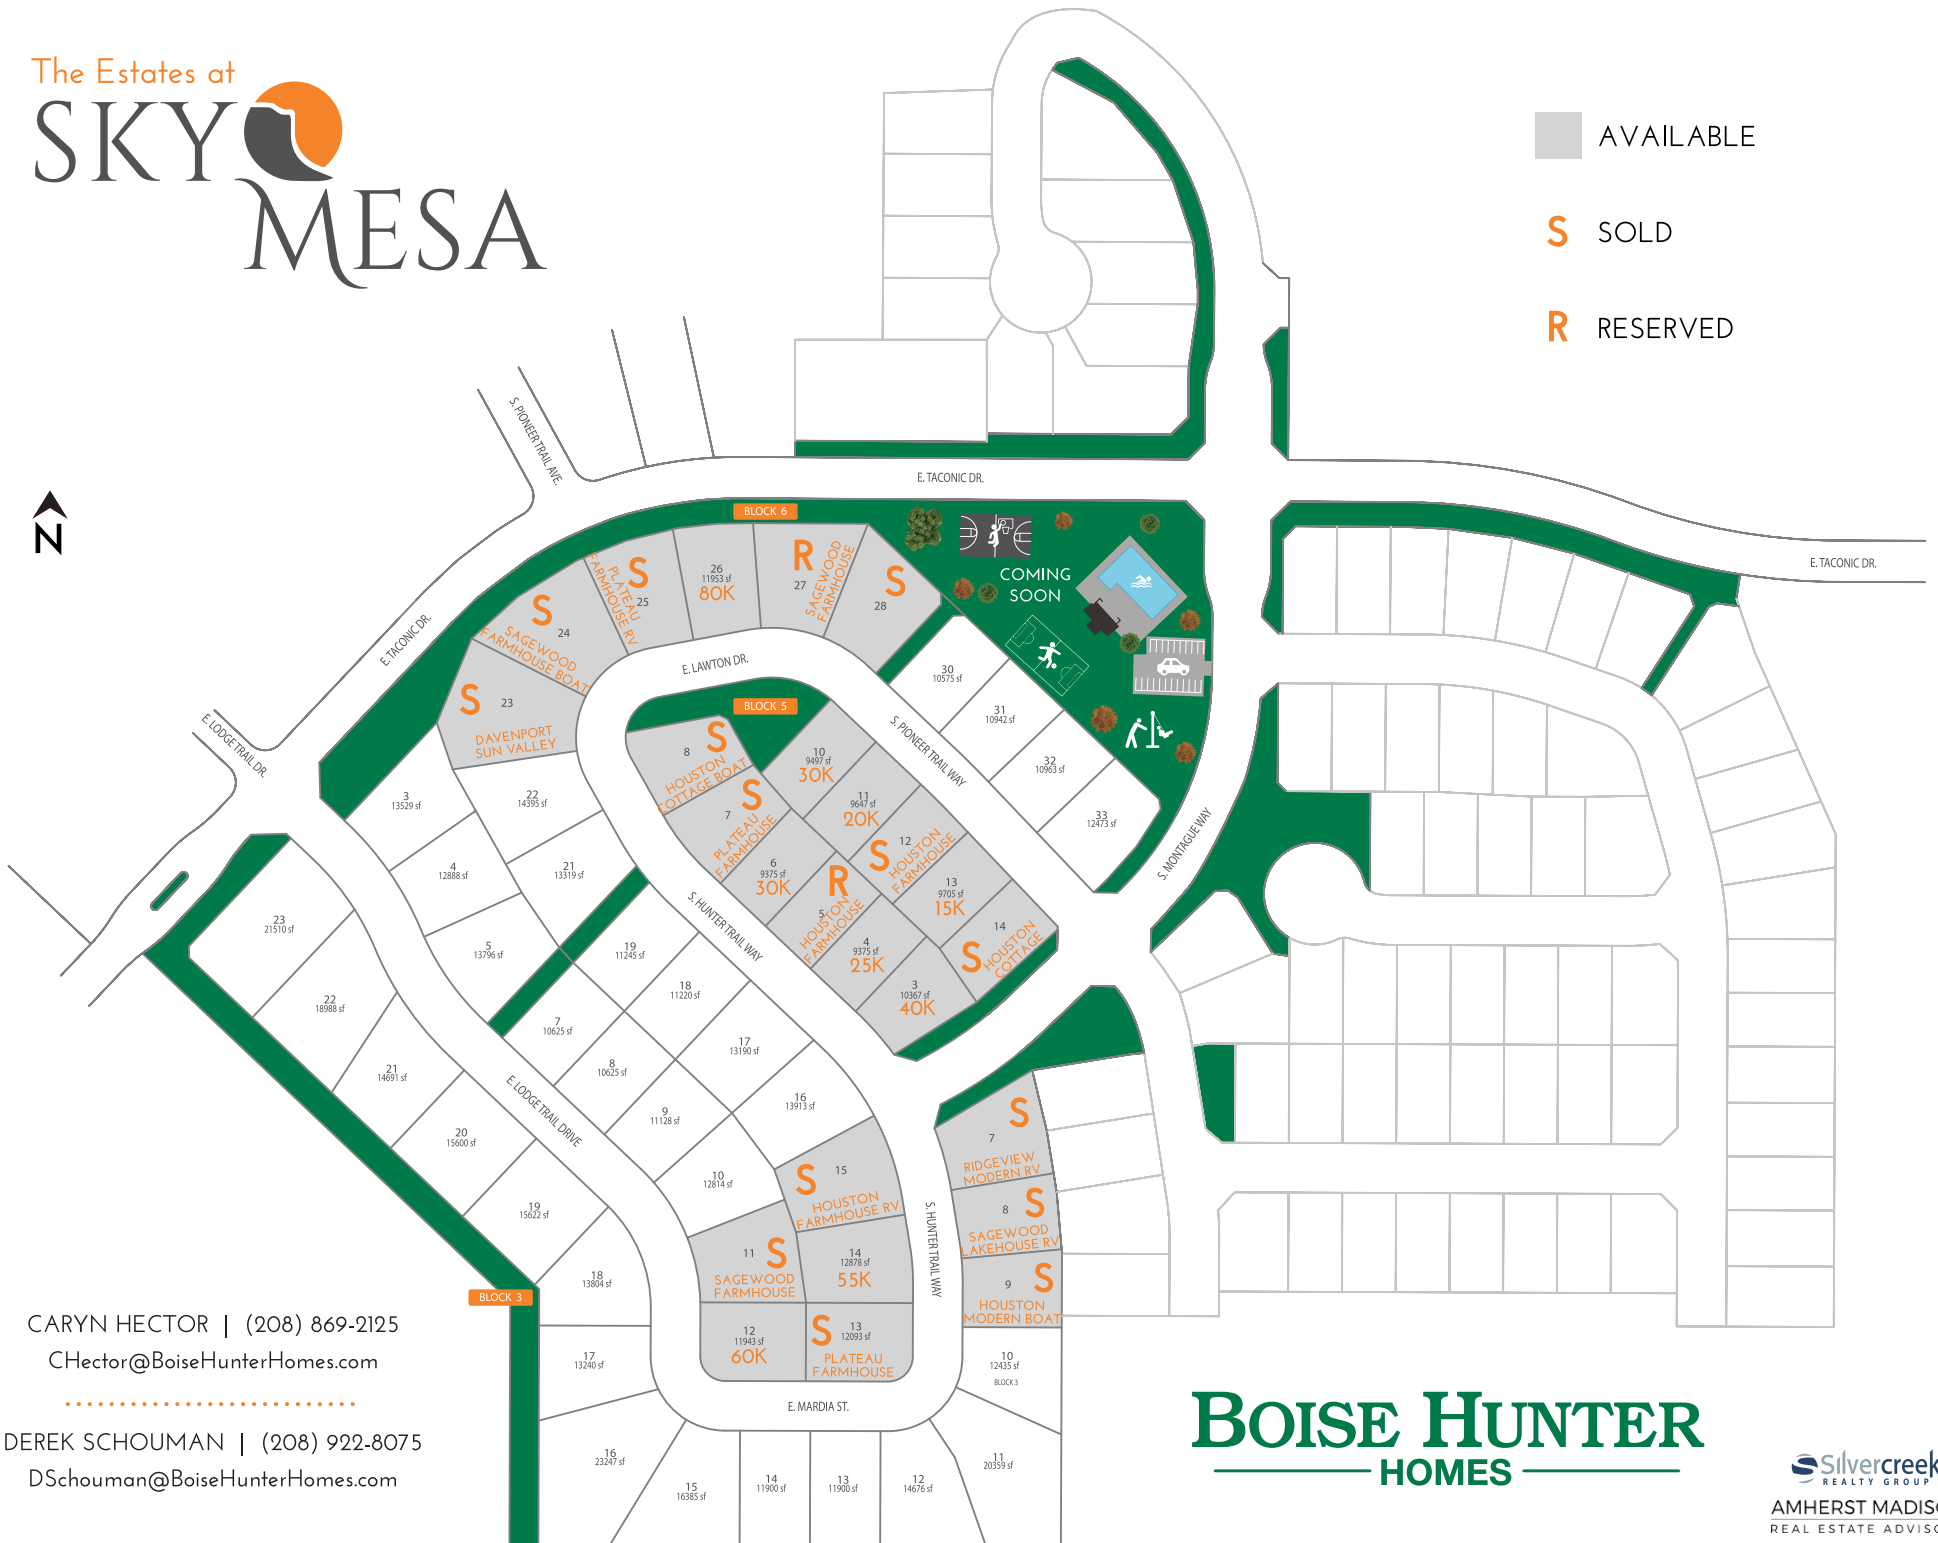

The Estates at
SKY
MESA

- AVAILABLE
- S SOLD
- R RESERVED

CARYN HECTOR | (208) 869-2125
CHector@BoiseHunterHomes.com

DEREK SCHOUMAN | (208) 922-8075
DSchouman@BoiseHunterHomes.com

BOISE HUNTER
HOMES

Silvercreek
REALTY GROUP
AMHERST MADISON
REAL ESTATE ADVISORS

Information subject to change without notice. Updated 3-16-20