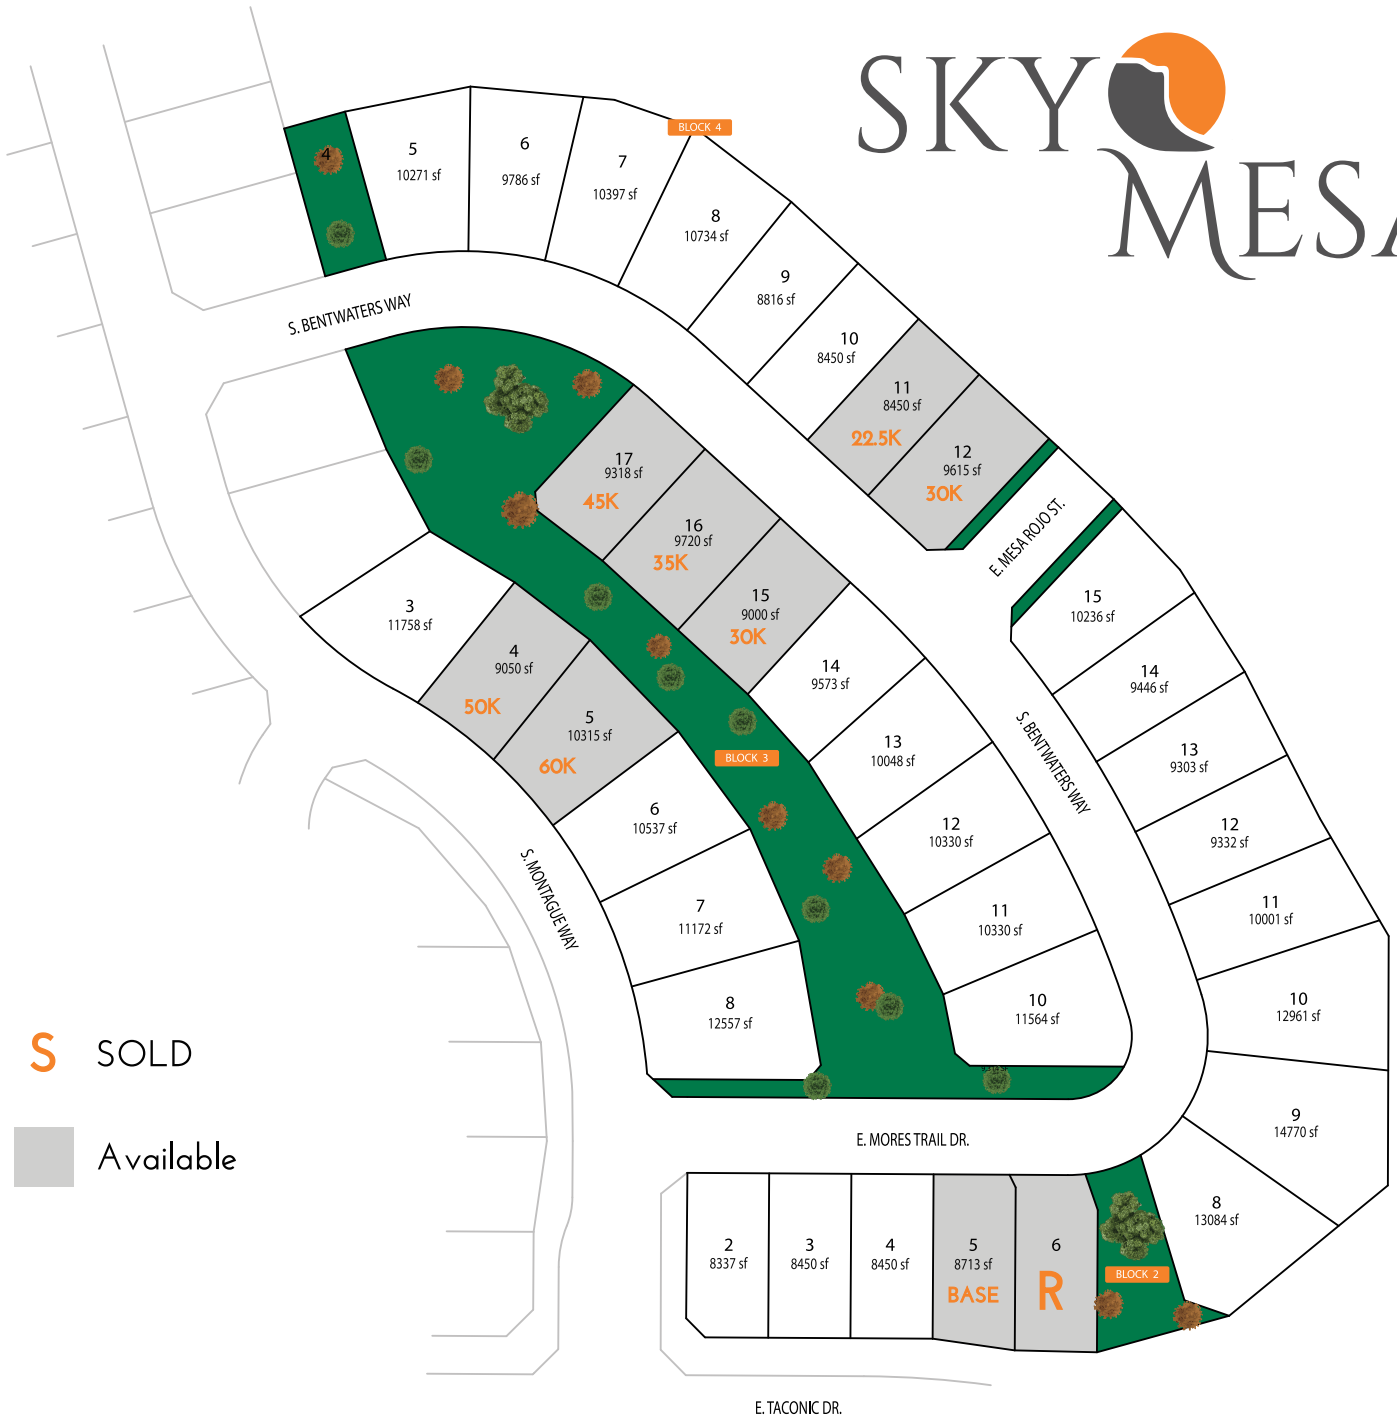

SKY MESA

S SOLD
Available