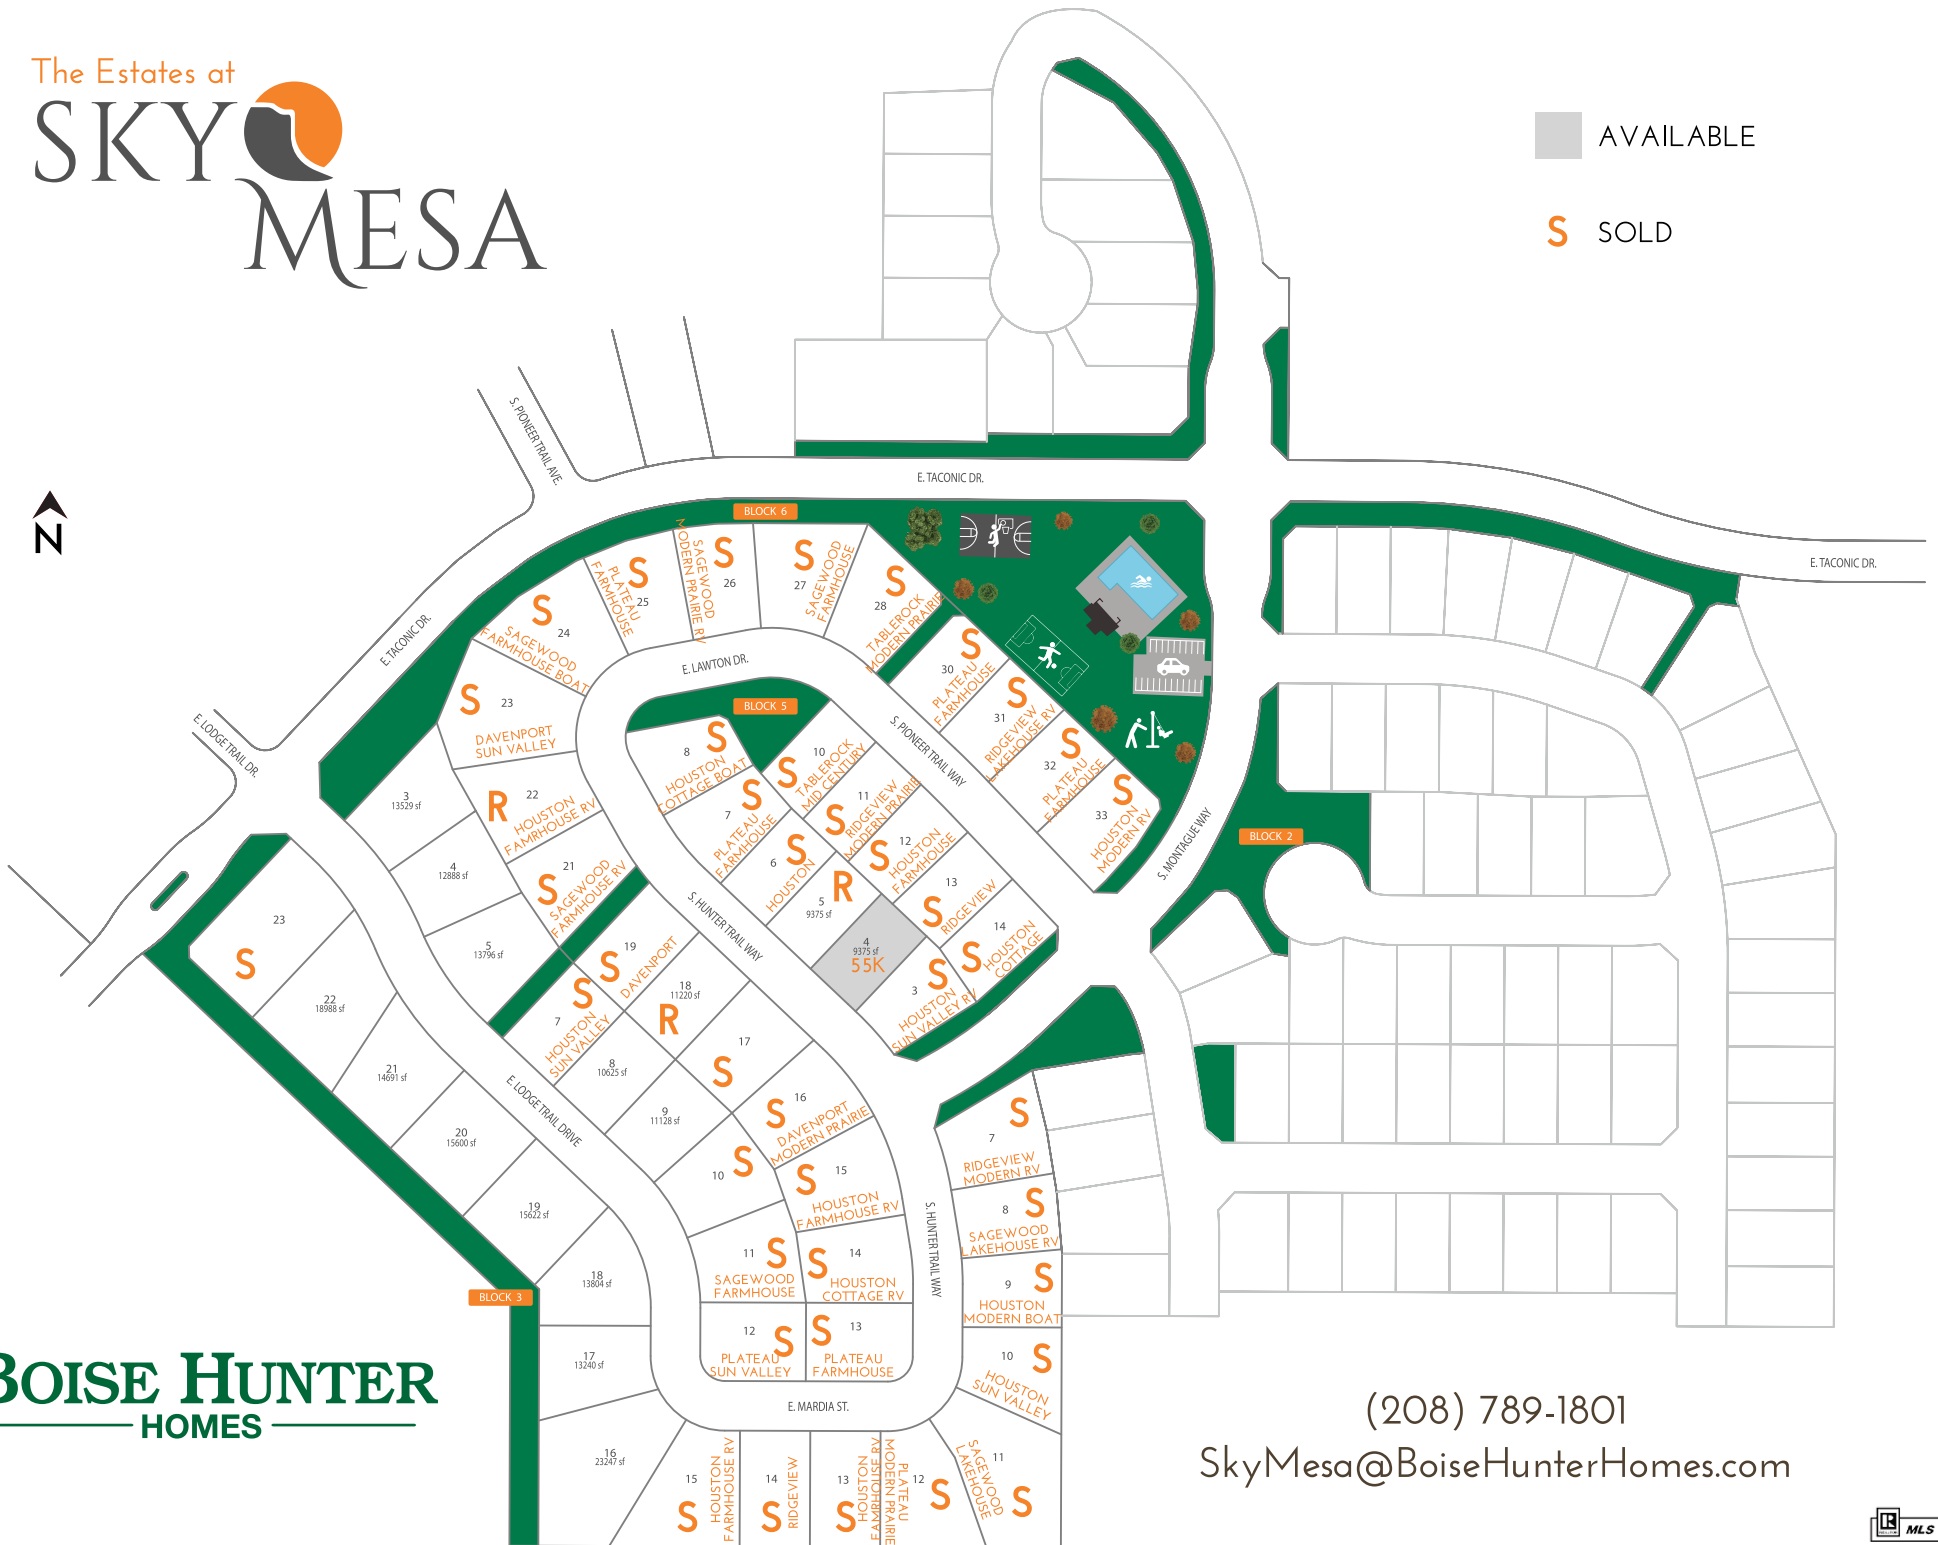

The Estates at
SKY 
MESA

 AVAILABLE

 SOLD

BOISE HUNTER
HOMES

(208) 789-1801
 SkyMesa@BoiseHunterHomes.com

SKY MESA

S SOLD

 Available