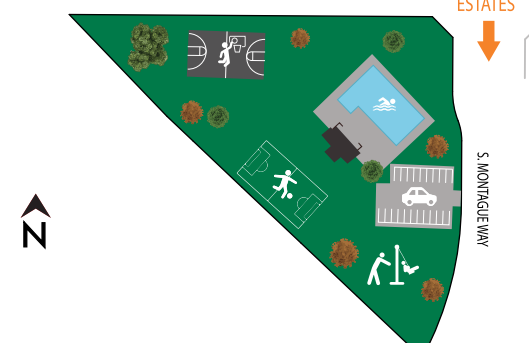

 Model Home

(208) 789-1801

SkyMesa@BoiseHunterHomes.com

BOISE HUNTER
HOMES

Information subject to change without notice. Updated 10-6-20