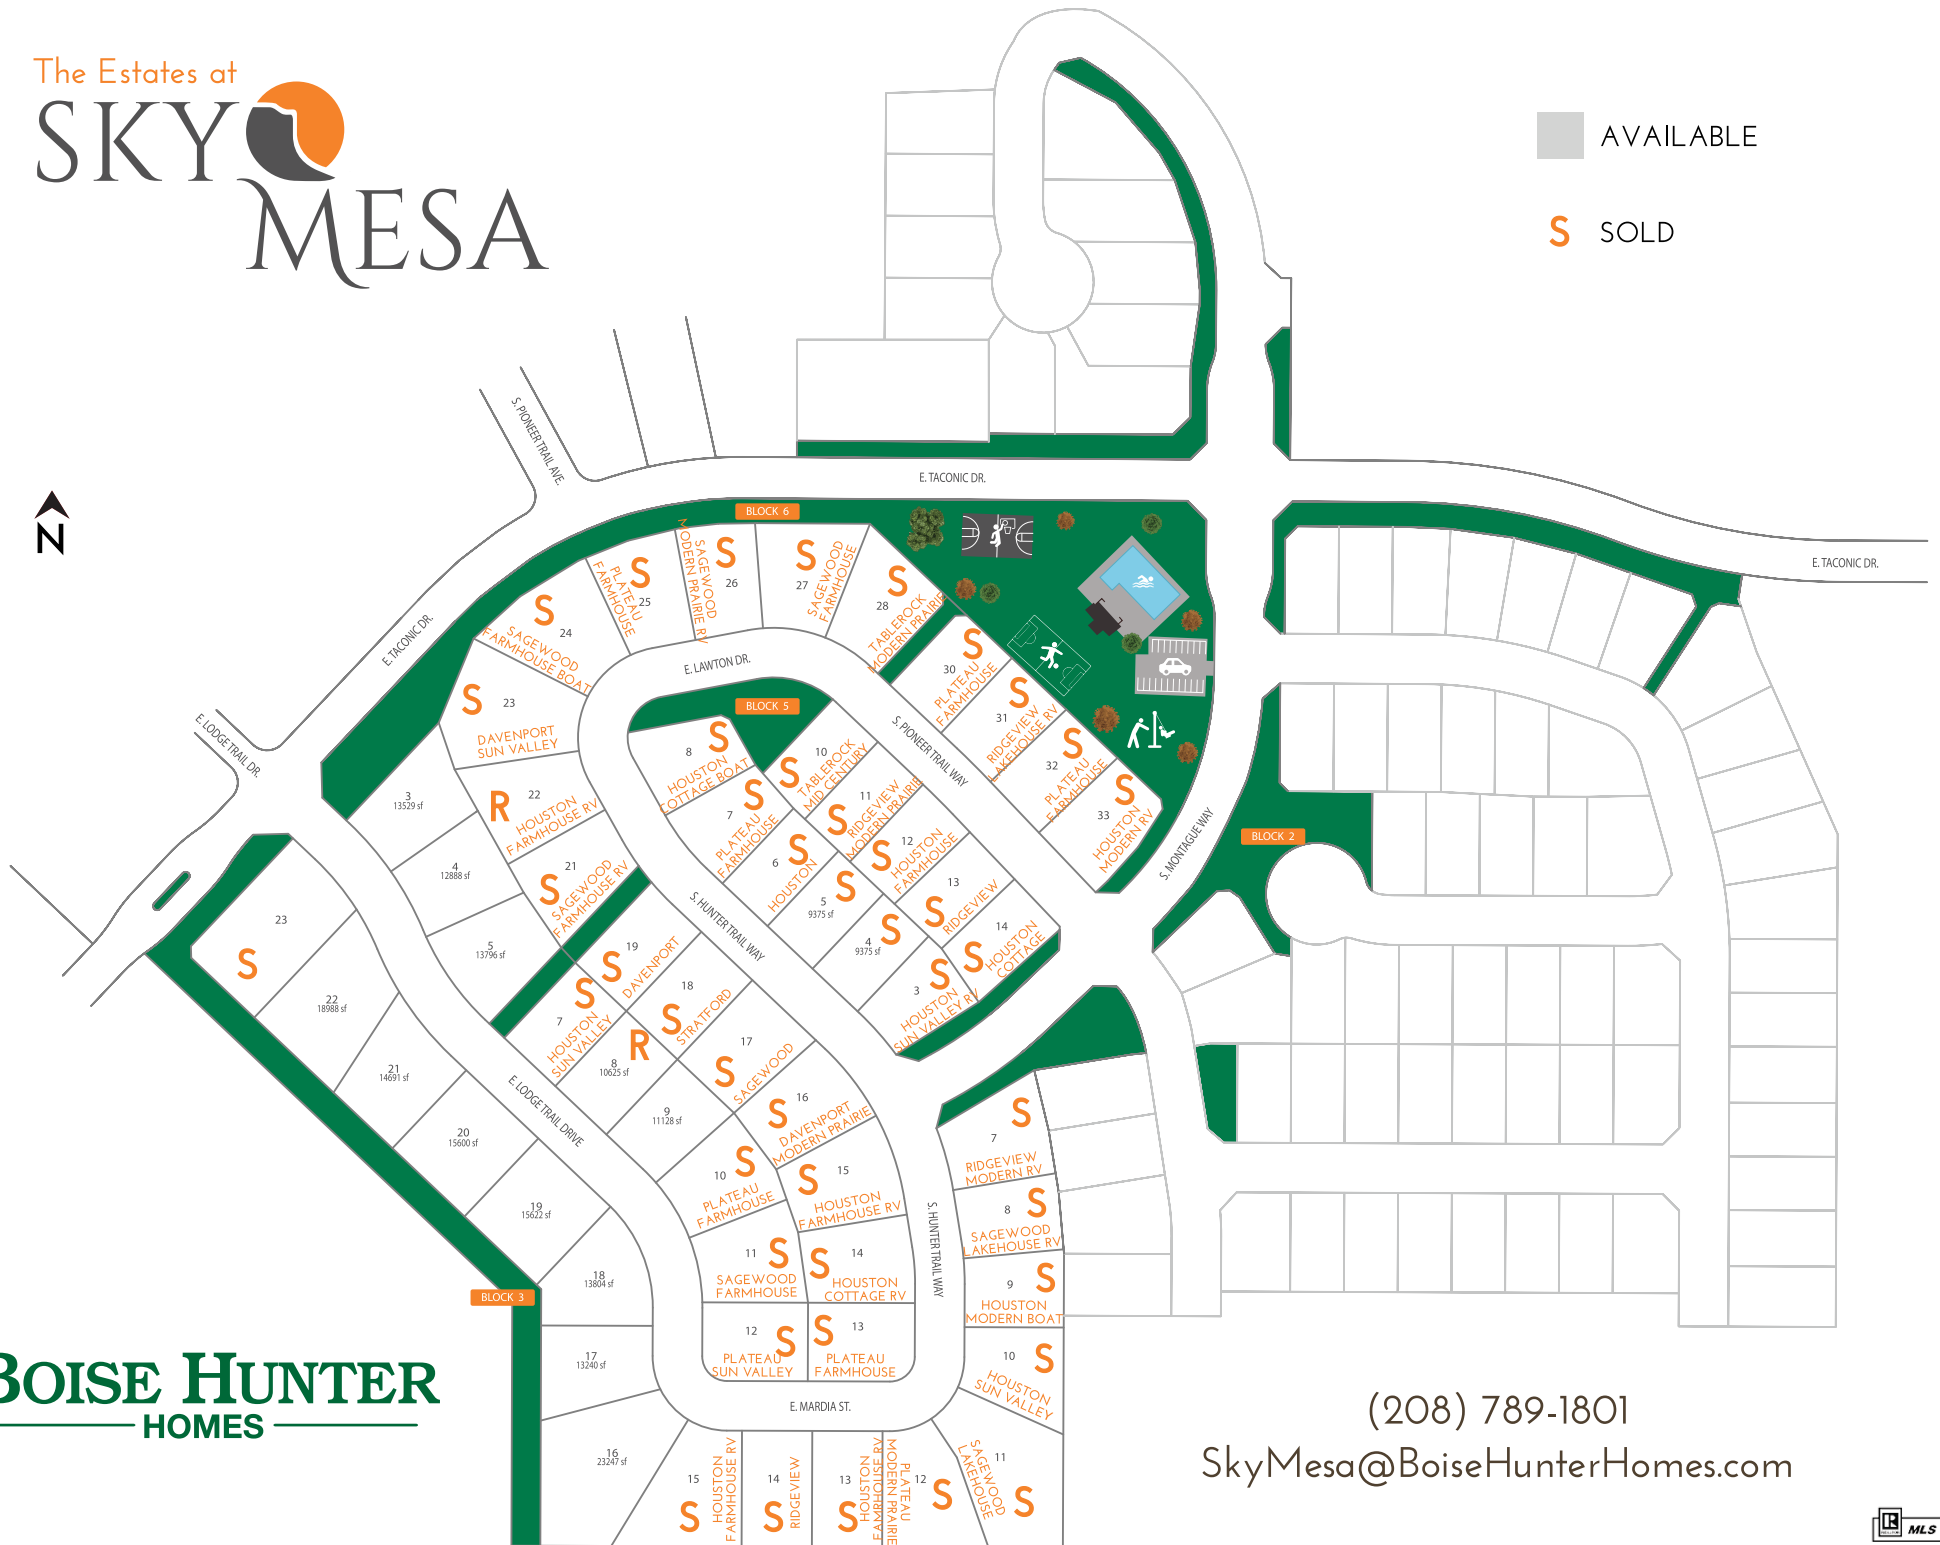

The Estates at
SKY
MESA

■ AVAILABLE

■ SOLD

BOISE HUNTER
HOMES

(208) 789-1801
 SkyMesa@BoiseHunterHomes.com

SKY MESA

S SOLD

 Available