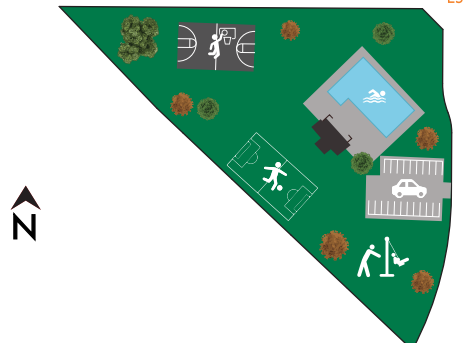

 Model Home

(208) 789-1801

SkyMesa@BoiseHunterHomes.com

BOISE HUNTER
HOMES

Information subject to change without notice. Updated 10-19-20