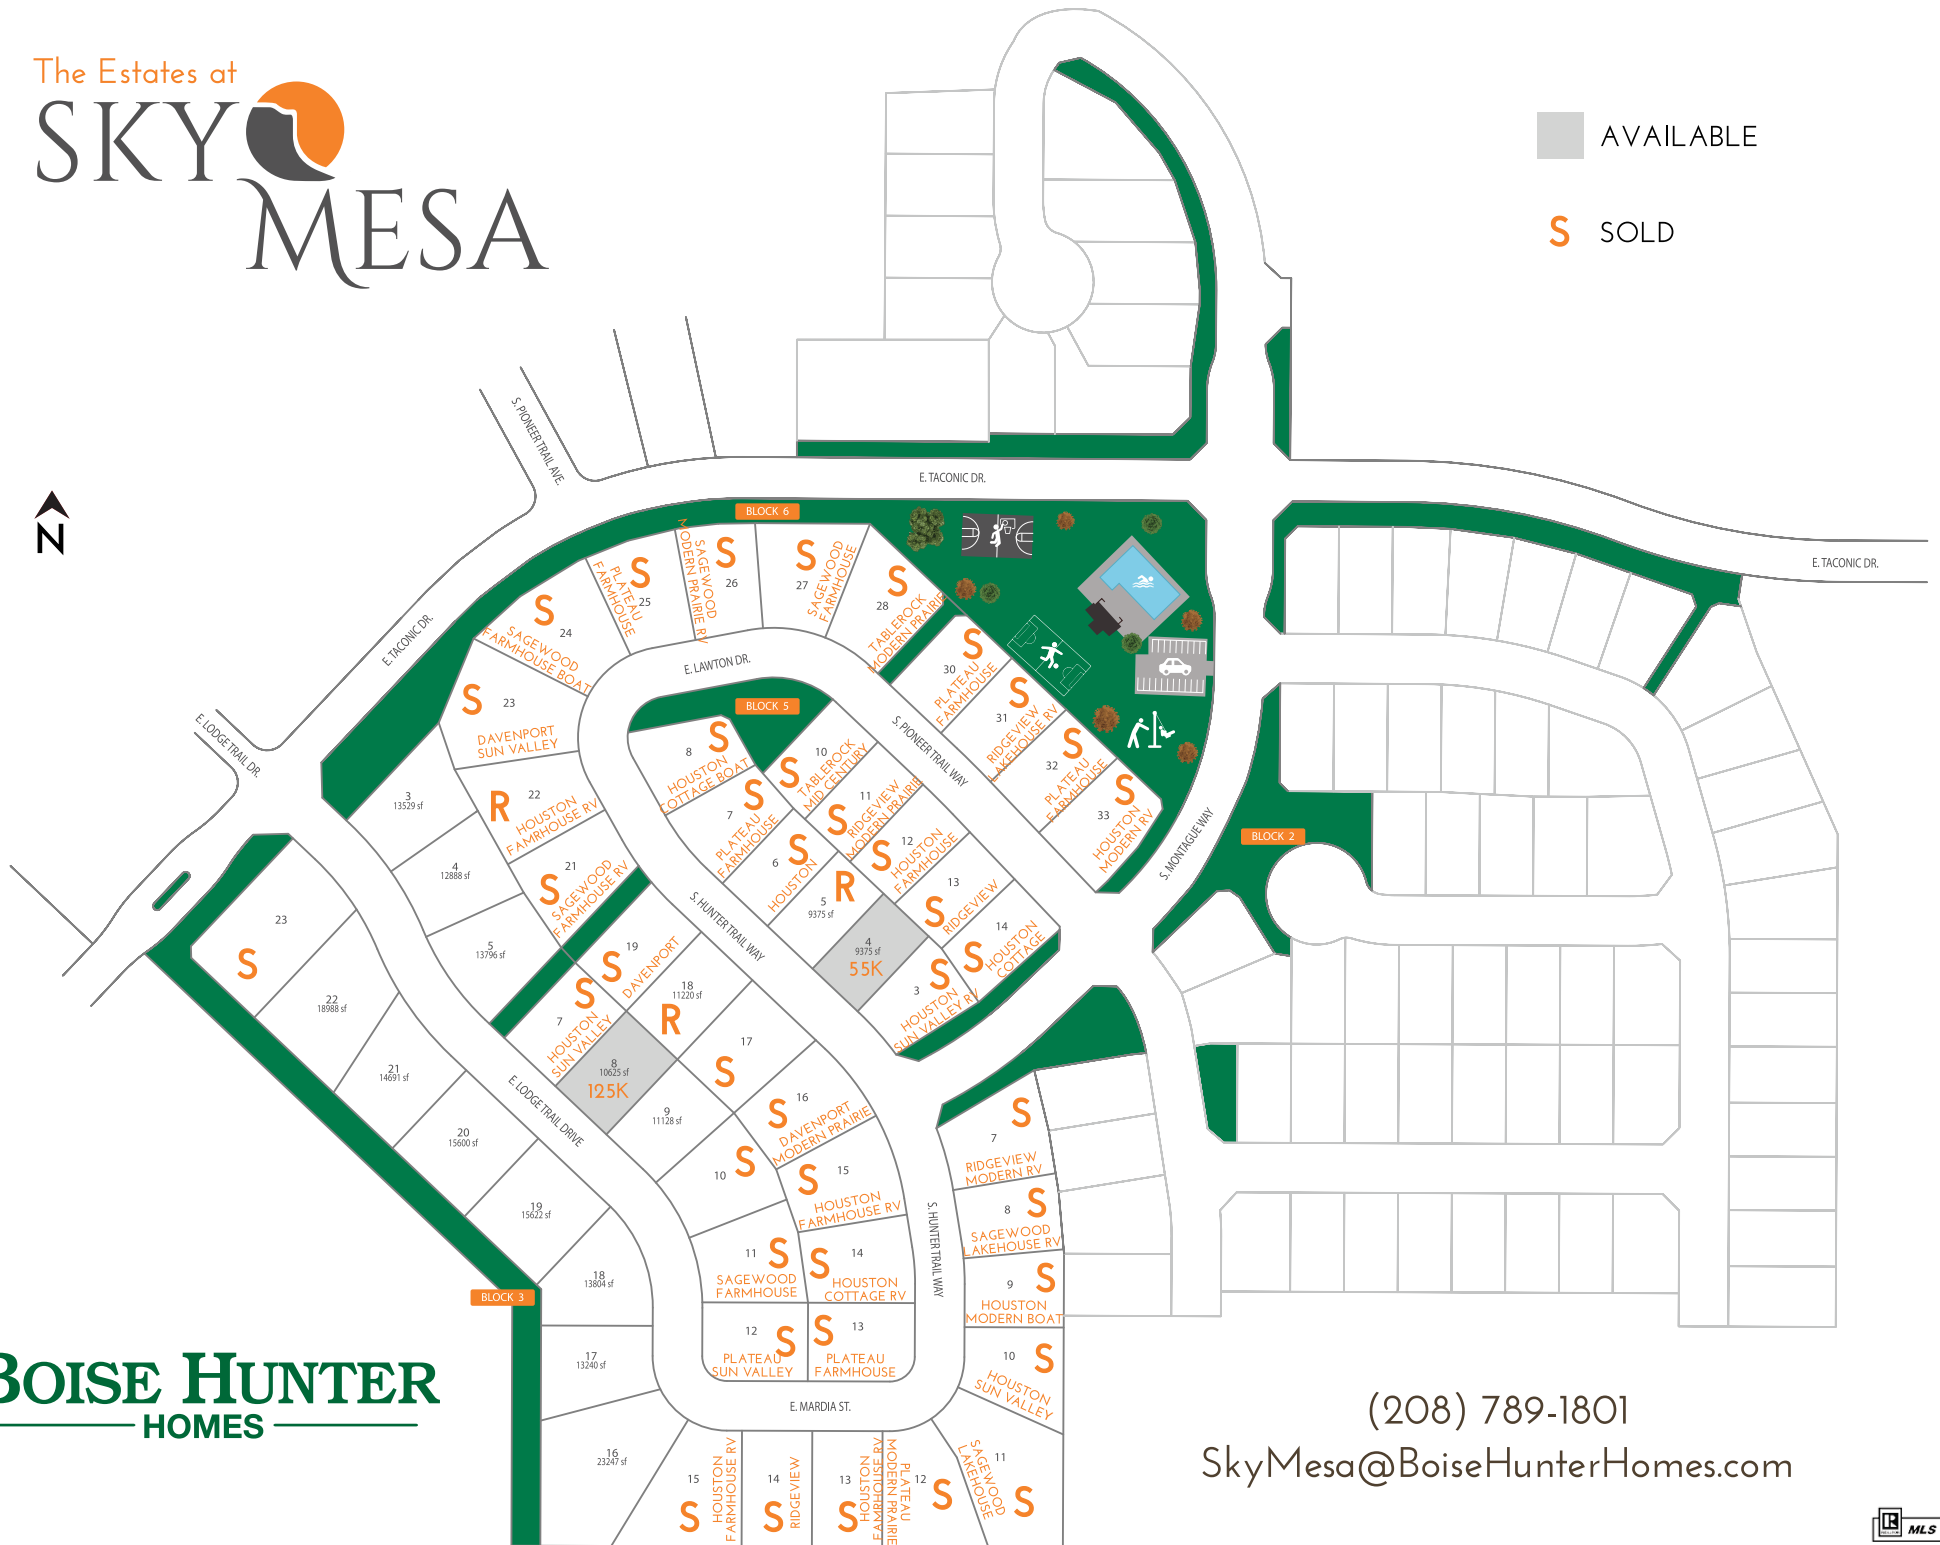

The Estates at
SKY
MESA

■ AVAILABLE

■ SOLD

BOISE HUNTER
HOMES

(208) 789-1801
 SkyMesa@BoiseHunterHomes.com

SKY MESA

S SOLD

 Available