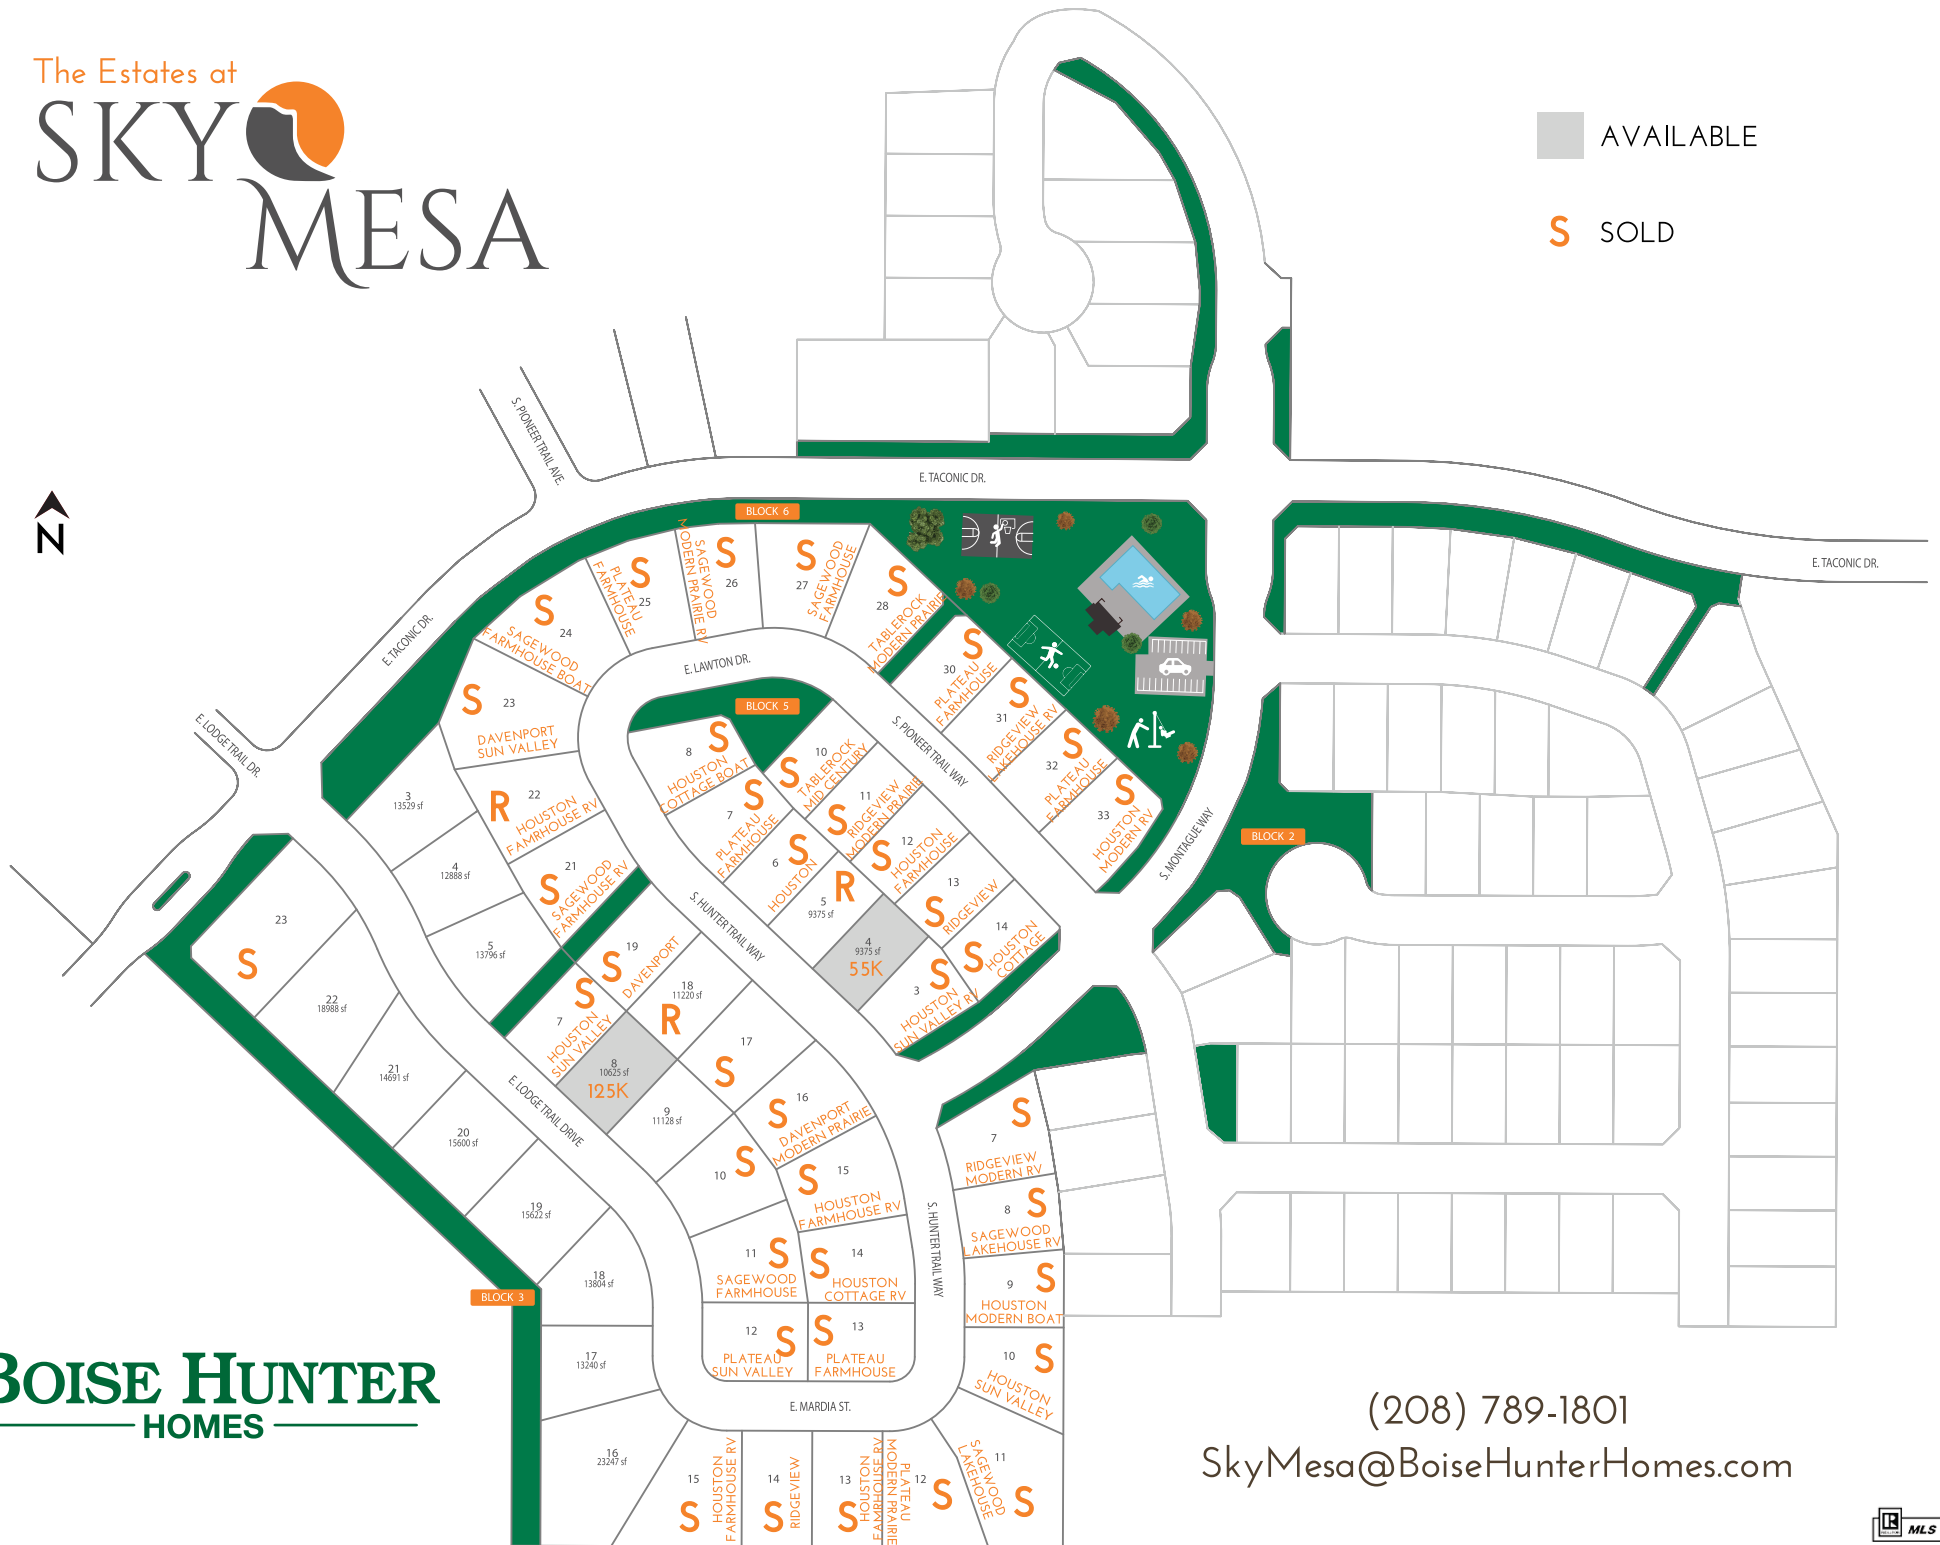

The Estates at
SKY
MESA

■ AVAILABLE

■ SOLD

BOISE HUNTER
HOMES

(208) 789-1801
 SkyMesa@BoiseHunterHomes.com

SKY MESA

S SOLD

Available