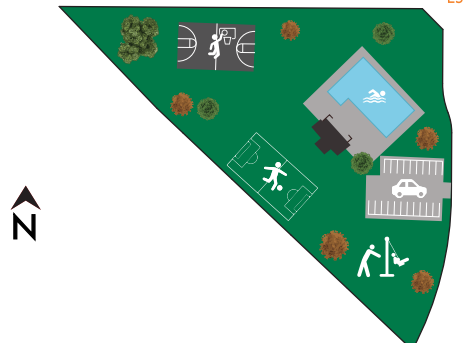

Model Home

(208) 789-1801

SkyMesa@BoiseHunterHomes.com

BOISE HUNTER
HOMES

Information subject to change without notice. Updated 10-16-20