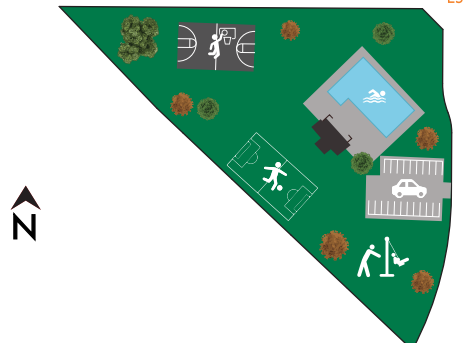

# SKY MESA

**S** SOLD

**Available**

**Model Home**

(208) 789-1801

SkyMesa@BoiseHunterHomes.com

**BOISE HUNTER**  
HOMES

Information subject to change without notice. Updated 10-12-20