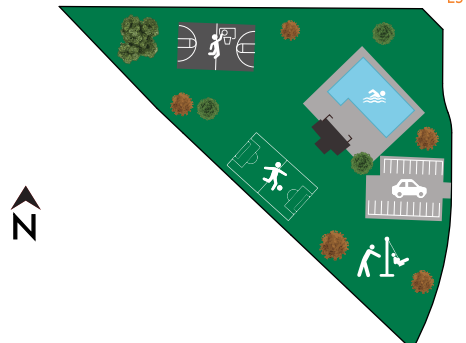

 Model Home

(208) 789-1801

SkyMesa@BoiseHunterHomes.com

BOISE HUNTER
HOMES

Information subject to change without notice. Updated 9-28-20