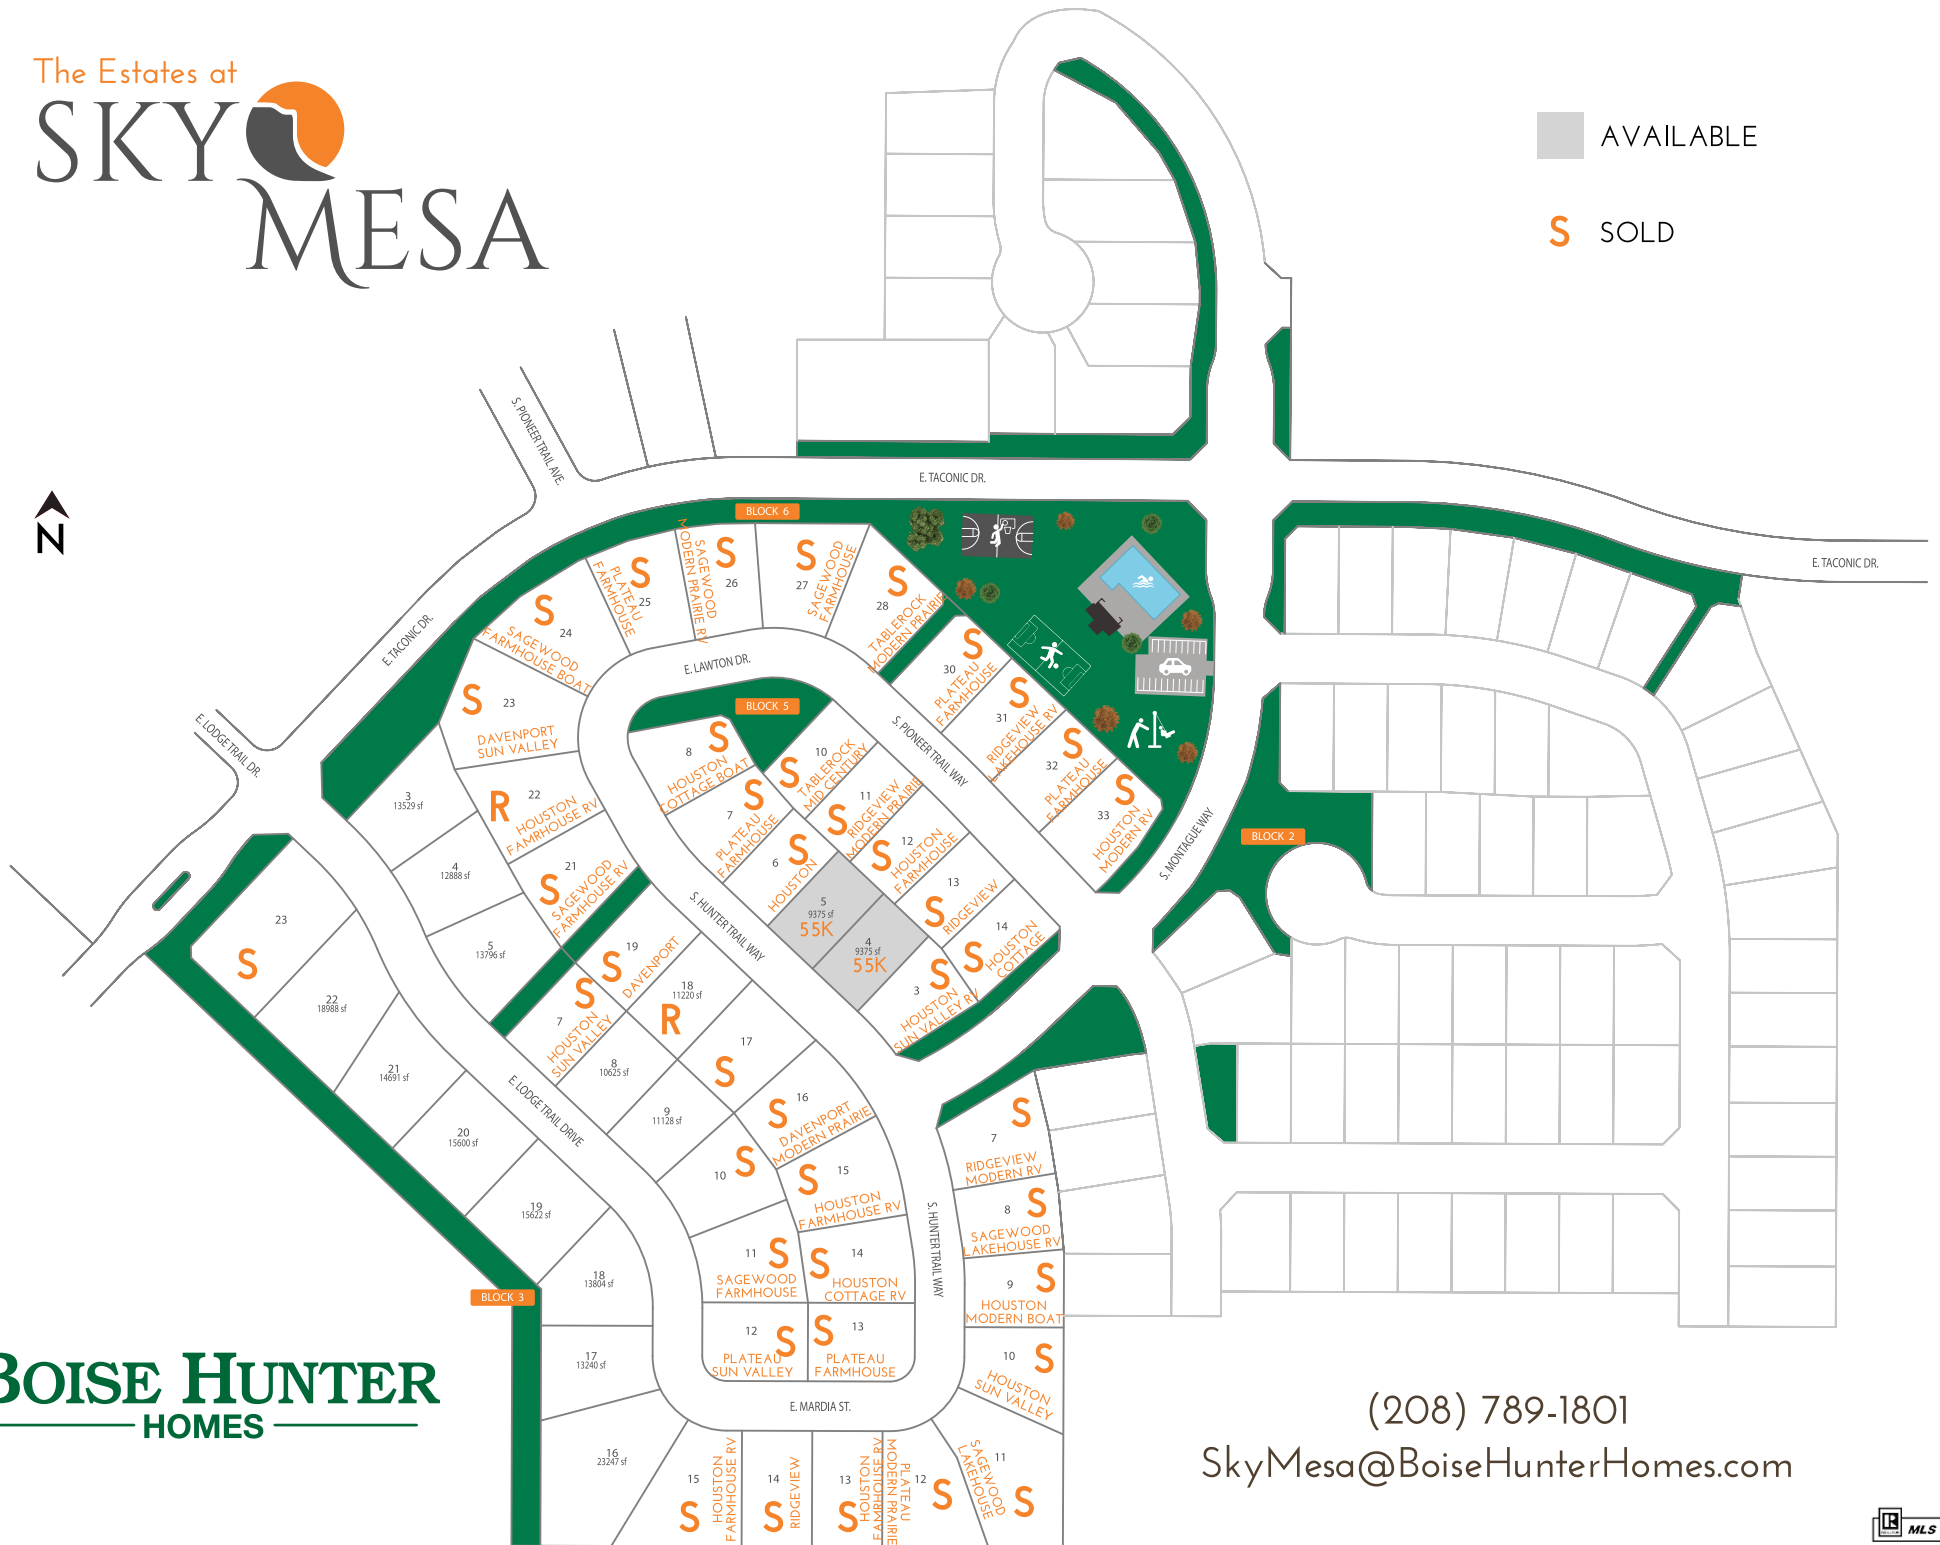

The Estates at
SKY
MESA

■ AVAILABLE

■ SOLD

BOISE HUNTER
HOMES

(208) 789-1801
 SkyMesa@BoiseHunterHomes.com

SKY MESA

S SOLD

 Available