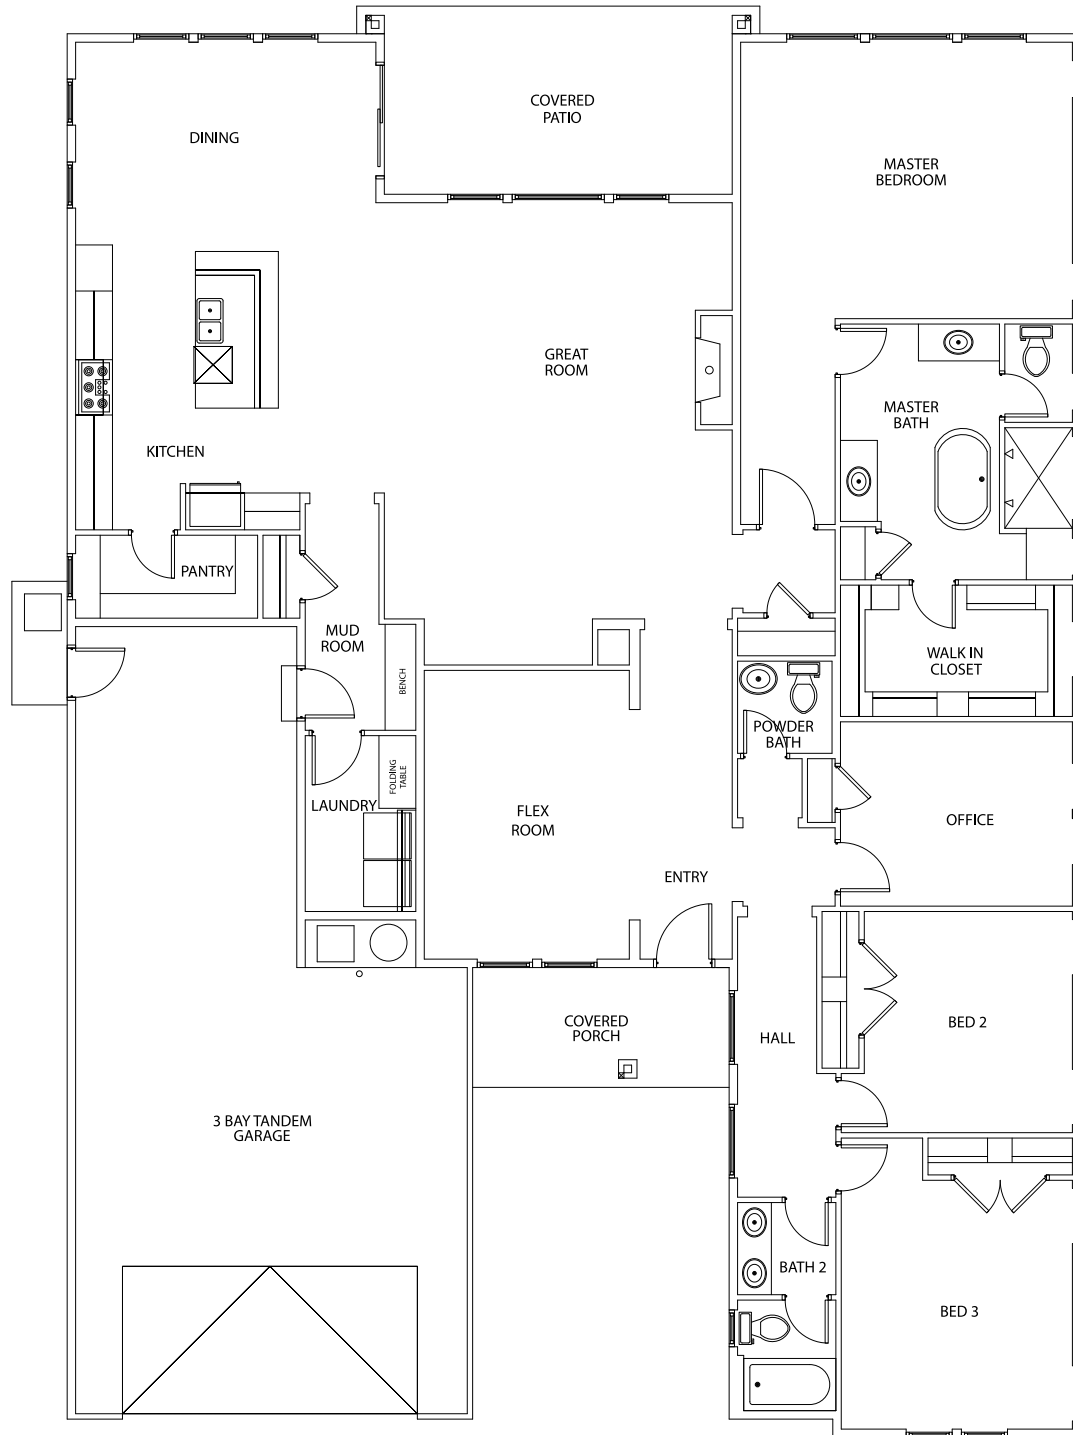

## BOISE HUNTER HOMES

Renderings, floor plans, and option details are for representational purposes only and are subject to field variations. See a New Home Specialist for details. Updated 1-30-18

# SAGEWOOD

 2856 SqFt

 3

 2.5

 3

 Flex + Office

BoiseHunterHomes.com

## BOISE HUNTER HOMES

Renderings, floor plans, and option details are for representational purposes only and are subject to field variations. See a New Home Specialist for details. Updated 12-8-18