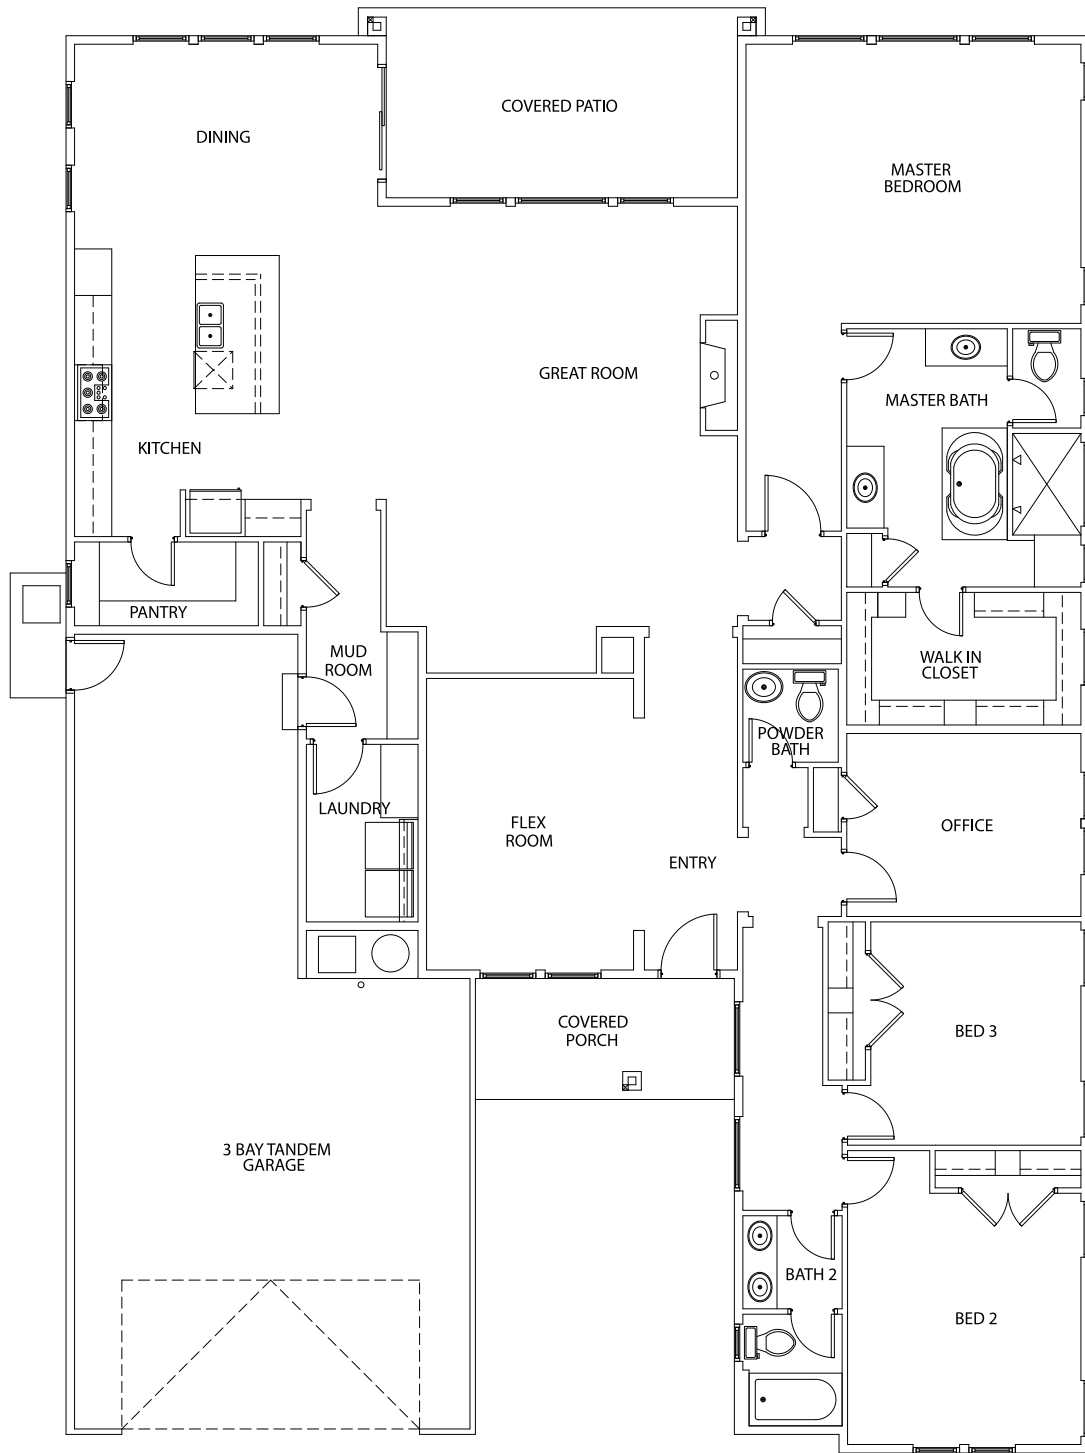

SAGEWOOD

 2856 SqFt

 3

 2.5

 3

 Flex + Office

LAKEHOUSE - D

MODERN PRAIRIE - B

SUN VALLEY - F

Sagewood -09

BOISE HUNTER HOMES

Renderings, floor plans, and option details are for representational purposes only and are subject to community and field variations. See a New Home Specialist for details. Updated 11-11-19

SAGEWOOD

 2856 SqFt

 3

 2.5

 3

 Flex + Office

BoiseHunterHomes.com

Sagewood-09