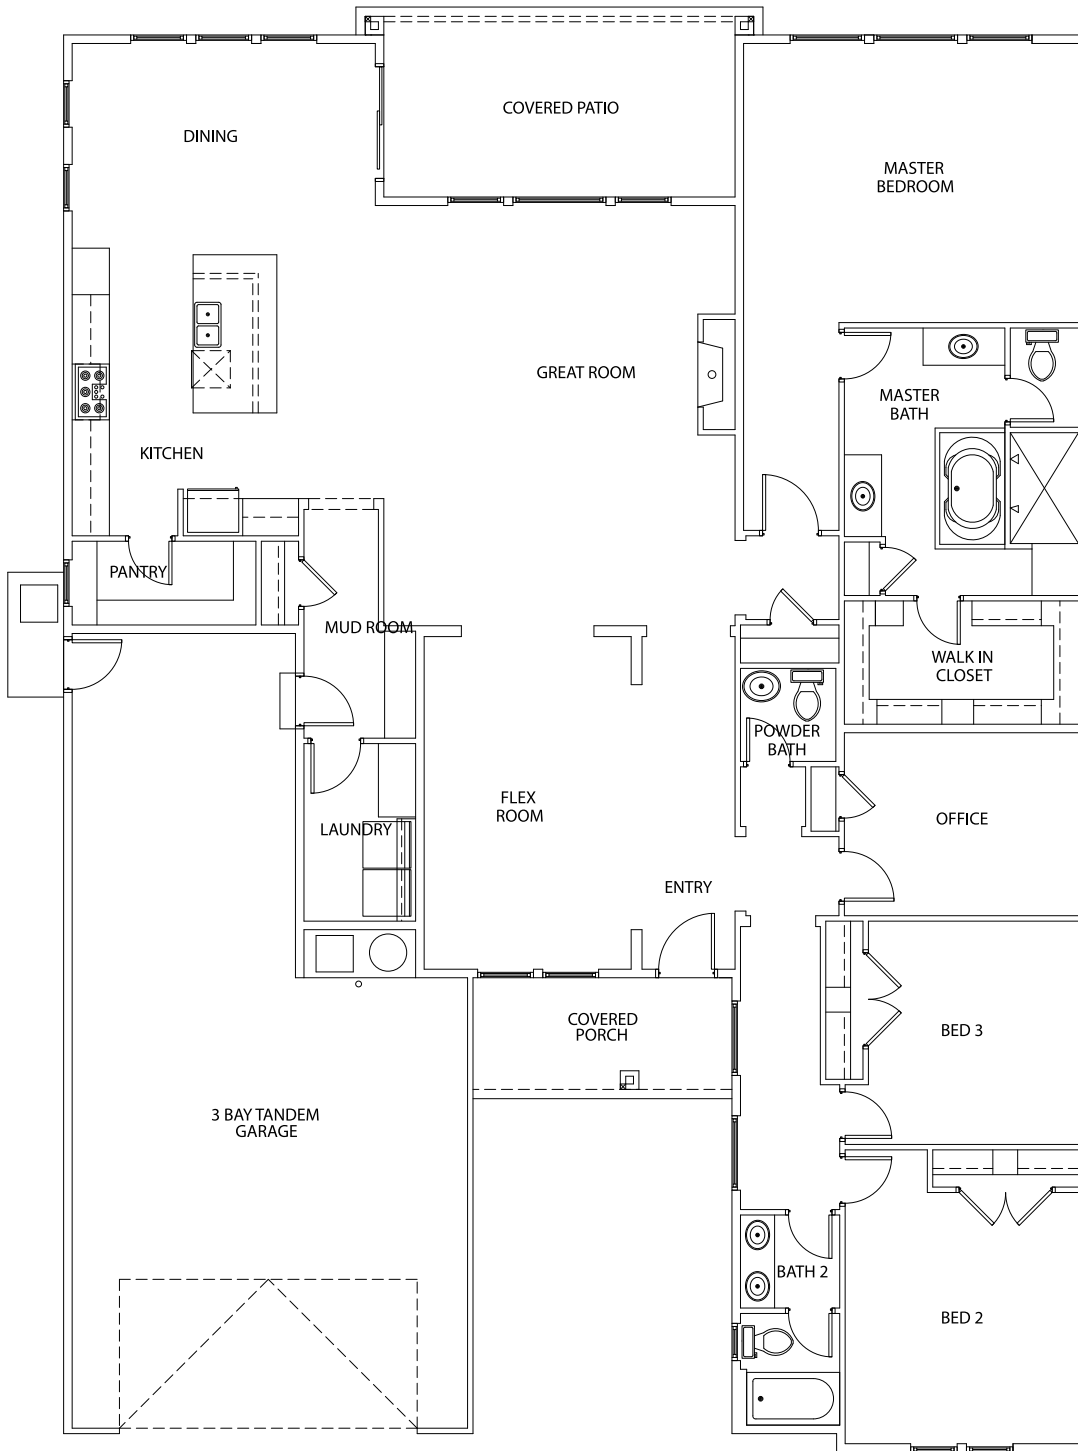

SAGEWOOD

 2856 SqFt

 3

 2.5

 3

 Flex + Office

FARMHOUSE - A

MODERN PRAIRIE - B

LAKEHOUSE - D

SUN VALLEY - F

SAGEWOOD

 2856 SqFt

 3

 2.5

 3

 Flex + Office

BoiseHunterHomes.com

Sagewood-09

BOISE HUNTER HOMES

Renderings, floor plans, and option details are for representational purposes only and are subject to community and field variations. See a New Home Specialist for details. Updated 6-18-20