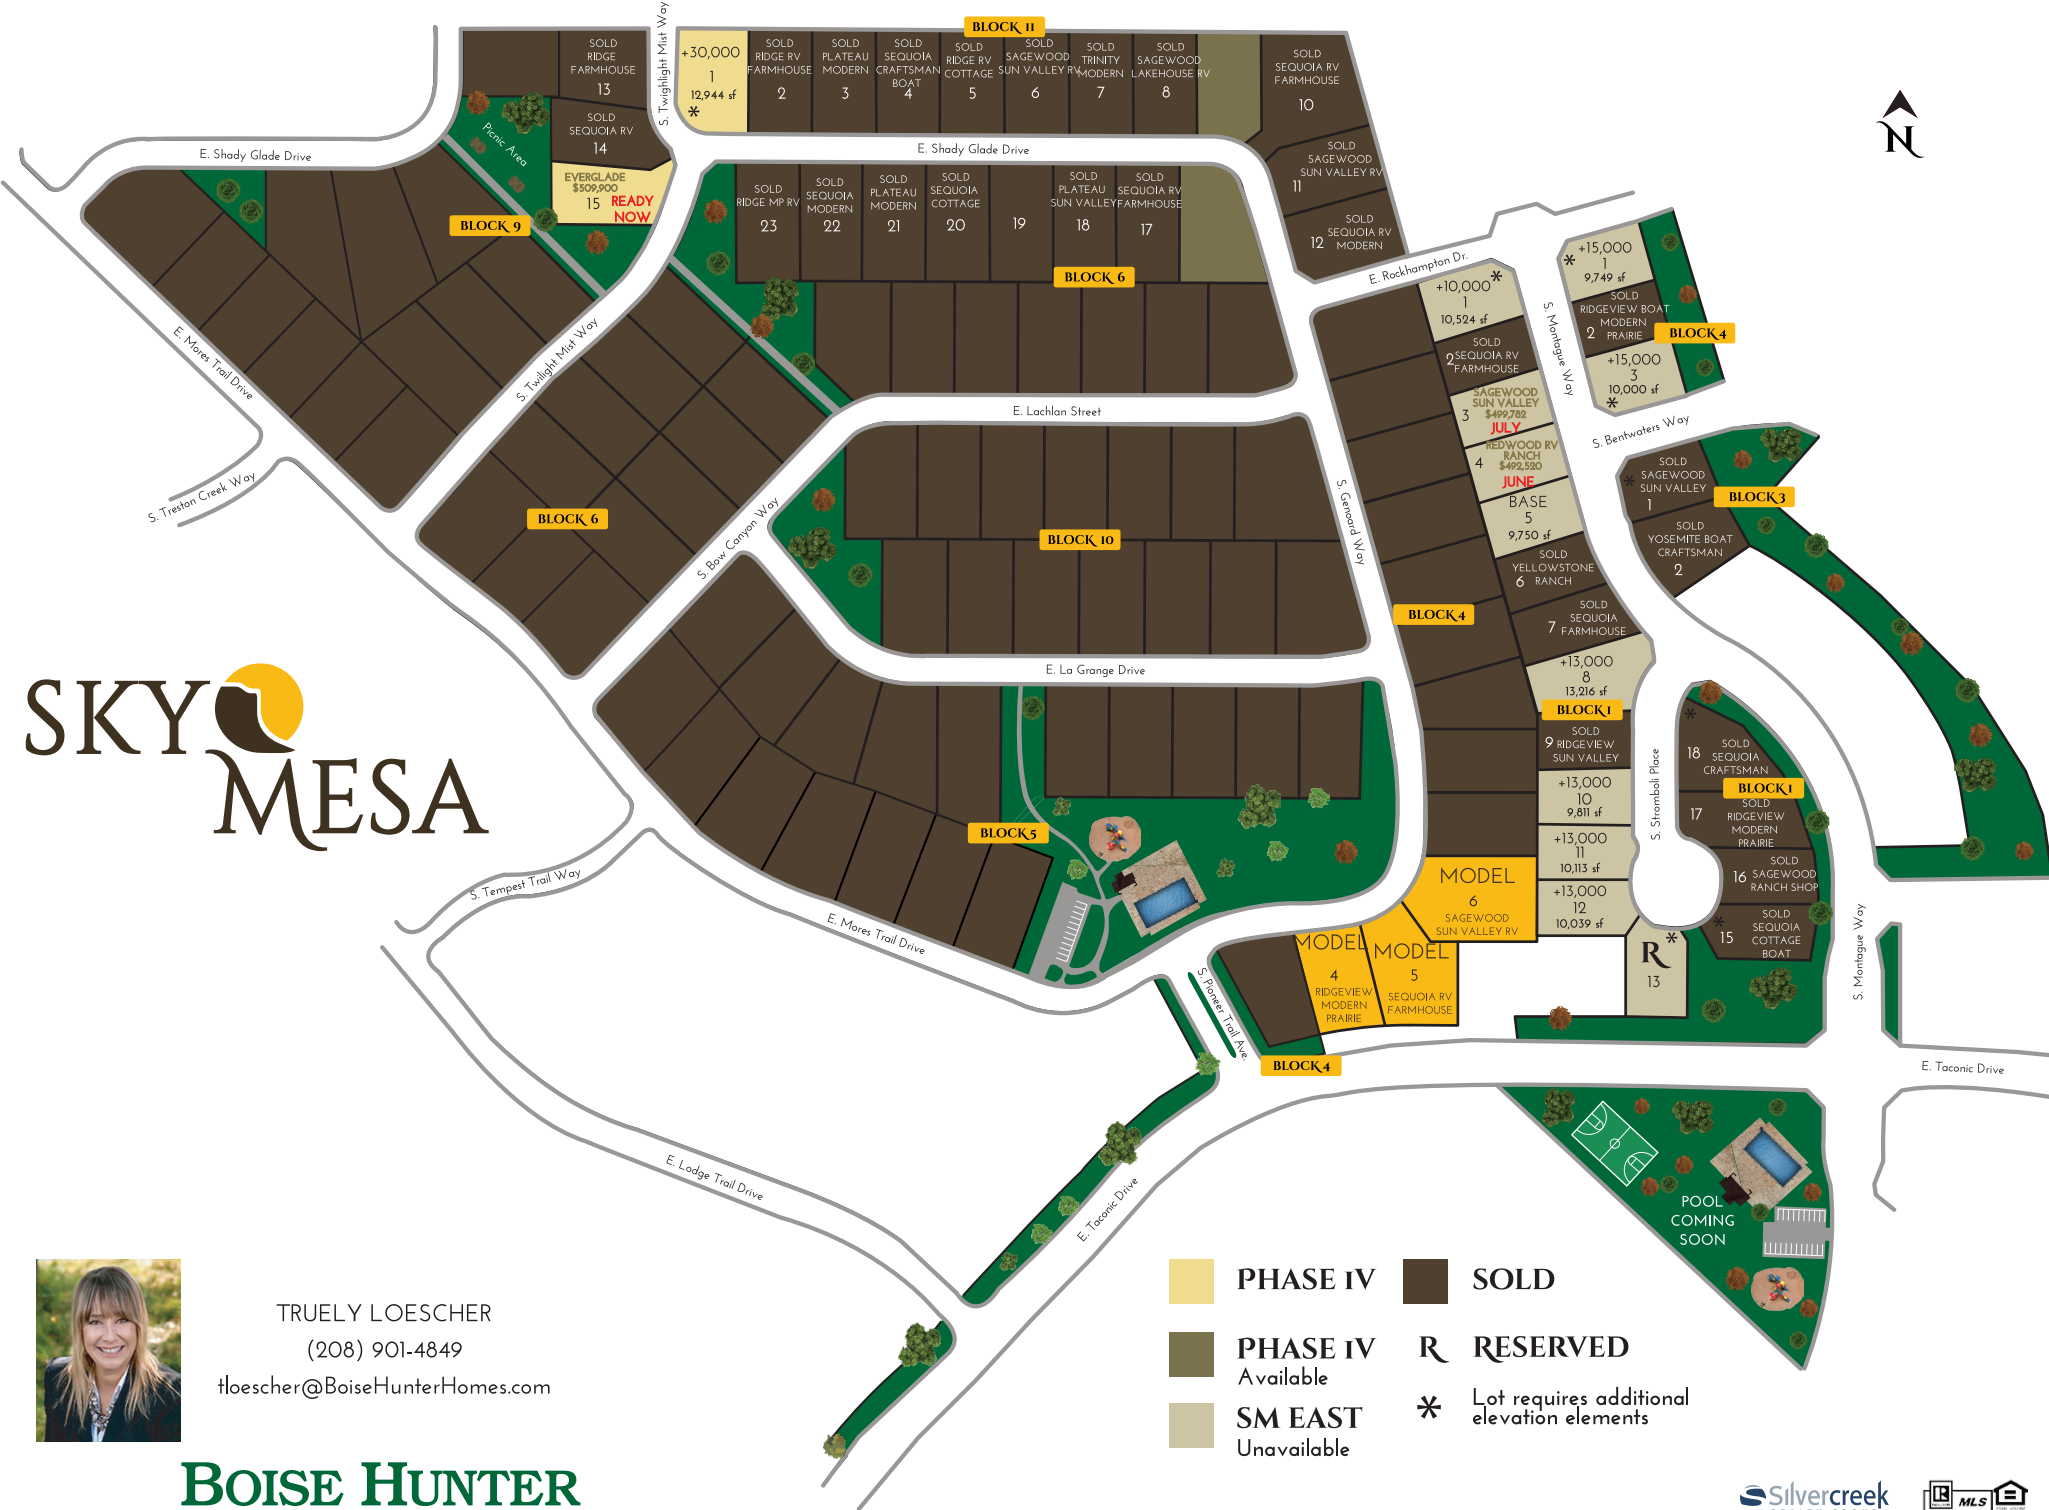

# SKY MESA

TRUELY LOESCHER  
 (208) 901-4849  
 tloesch@BoiseHunterHomes.com

**BOISE HUNTER HOMES**

- PHASE IV
- SOLD
- PHASE IV Available
- R RESERVED
- SM EAST Unavailable
- \* Lot requires additional elevation elements