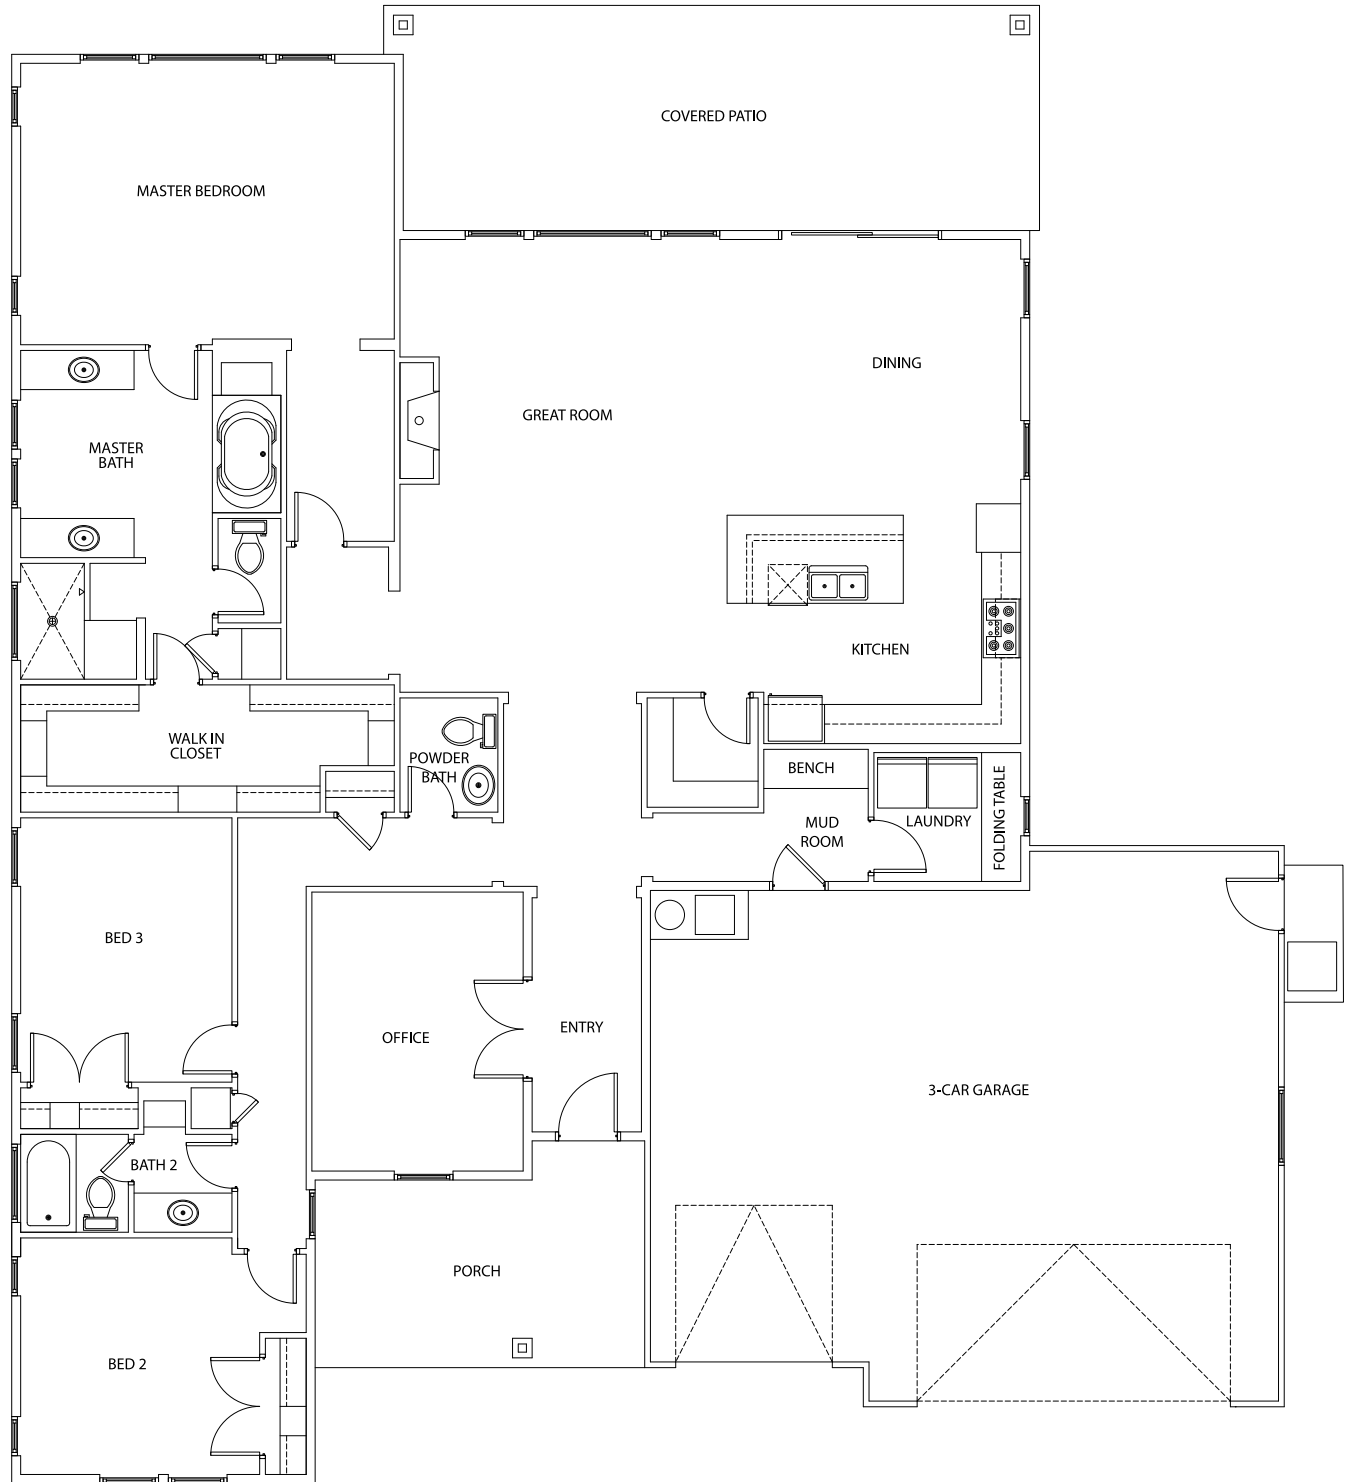

MODERN

BOISE HUNTER
HOMES

RIDGE

 2644 SqFt

 3

 2.5

 3

 Office