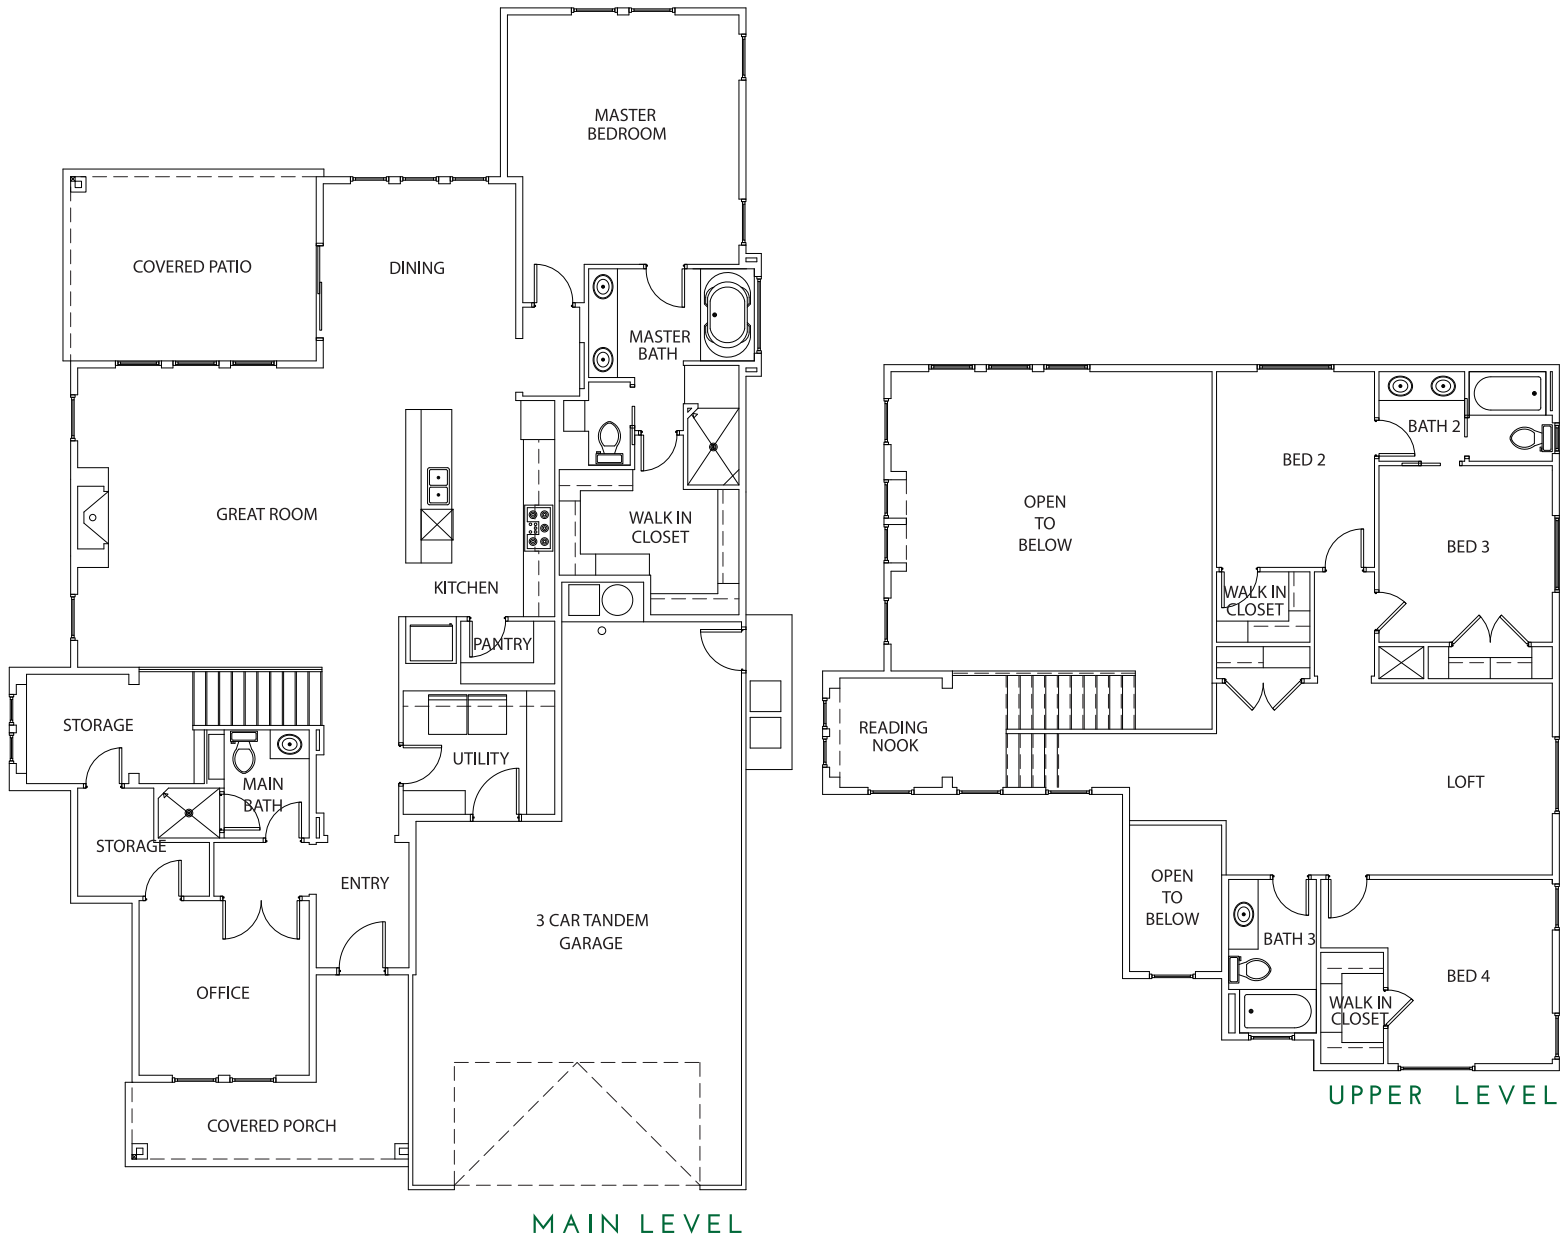

HOUSTON

 3066 SqFt

 4

 4

 3

 Office + Loft

FARMHOUSE - A

COTTAGE - G

MODERN PRAIRIE - B

Houston - 10

BOISE HUNTER HOMES

Renderings, floor plans, and option details are for representational purposes only and are subject to community and field variations. See a New Home Specialist for details. Updated 11-11-19

HOUSTON

 3066 SqFt

 4

 4

 3

 Office + Loft

BoiseHunterHomes.com

Houston - 10