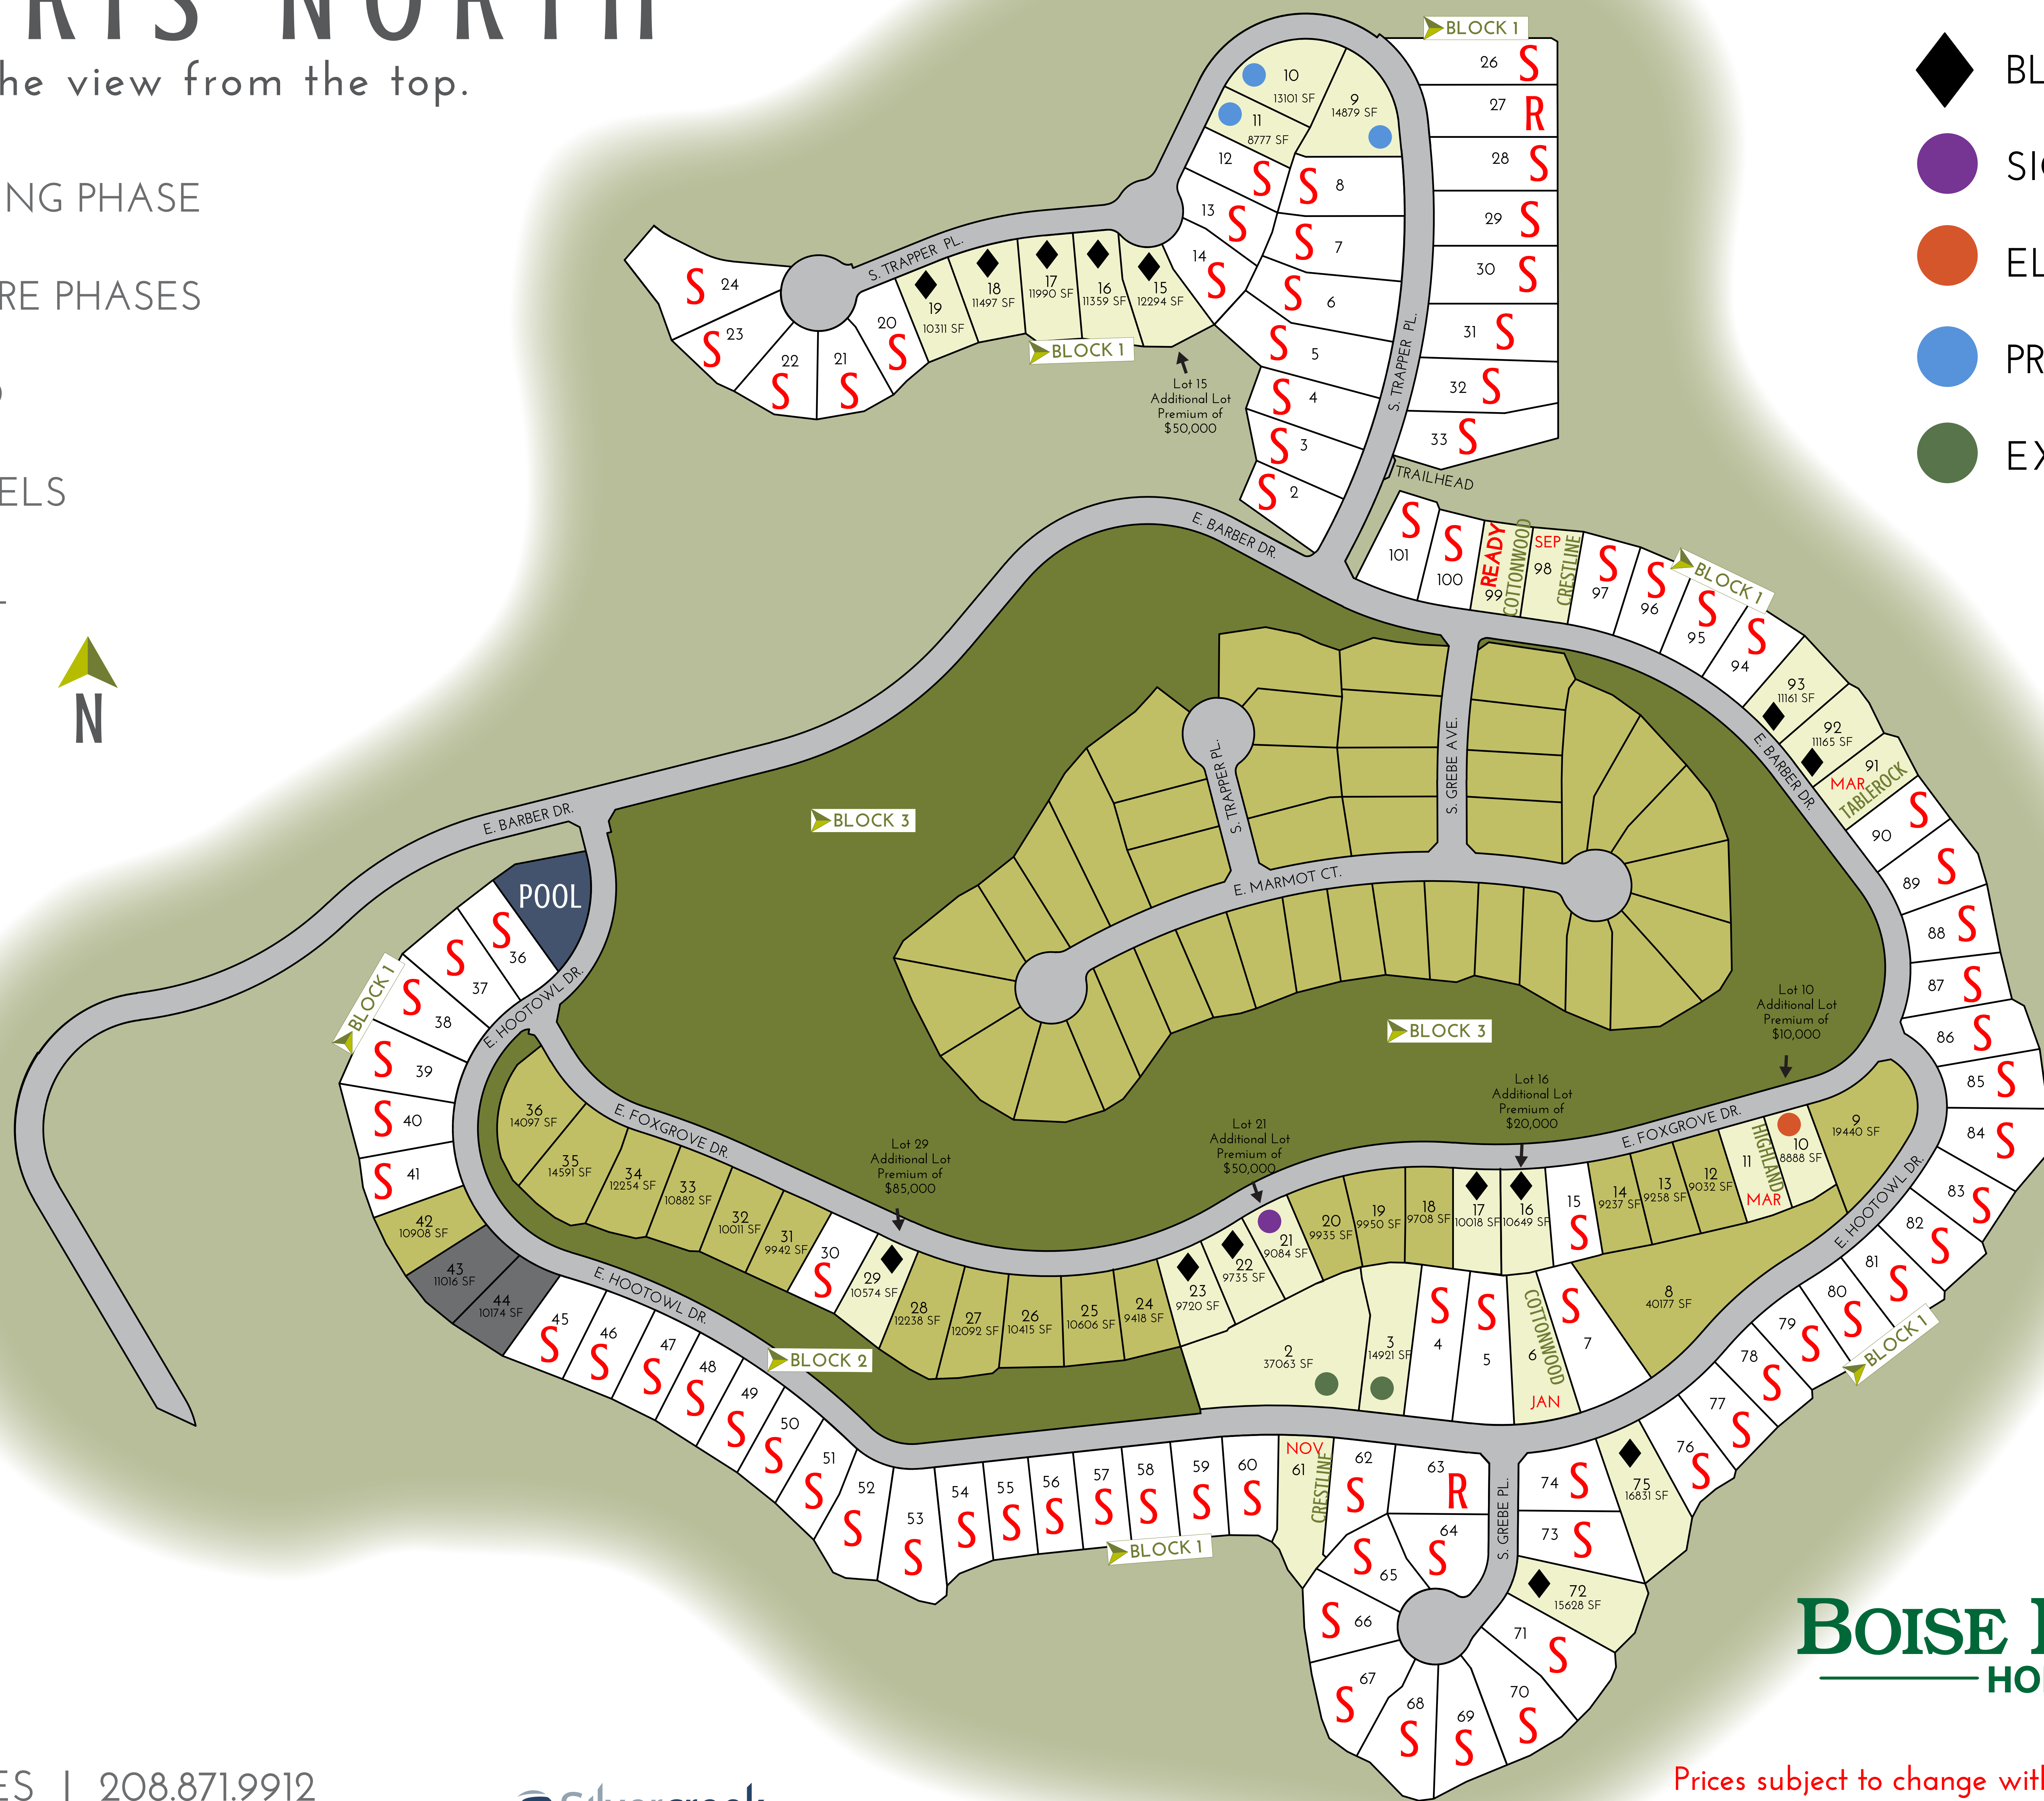

HARRIS NORTH

The view from the top.

- SELLING PHASE
- FUTURE PHASES
- SOLD
- MODELS
- POOL

LOT PREMIUMS

- BLACK DIAMOND
- SIGNATURE
- ELITE
- PREMIER
- EXECUTIVE

BOISE HUNTER
HOMES

JACE SKYLES | 208.871.9912
jskyles@boisehunterhomes.com

Silvercreek
REALTY GROUP

Prices subject to change without notice. Red month on lot is the estimated finish month. Updated 8-2-19