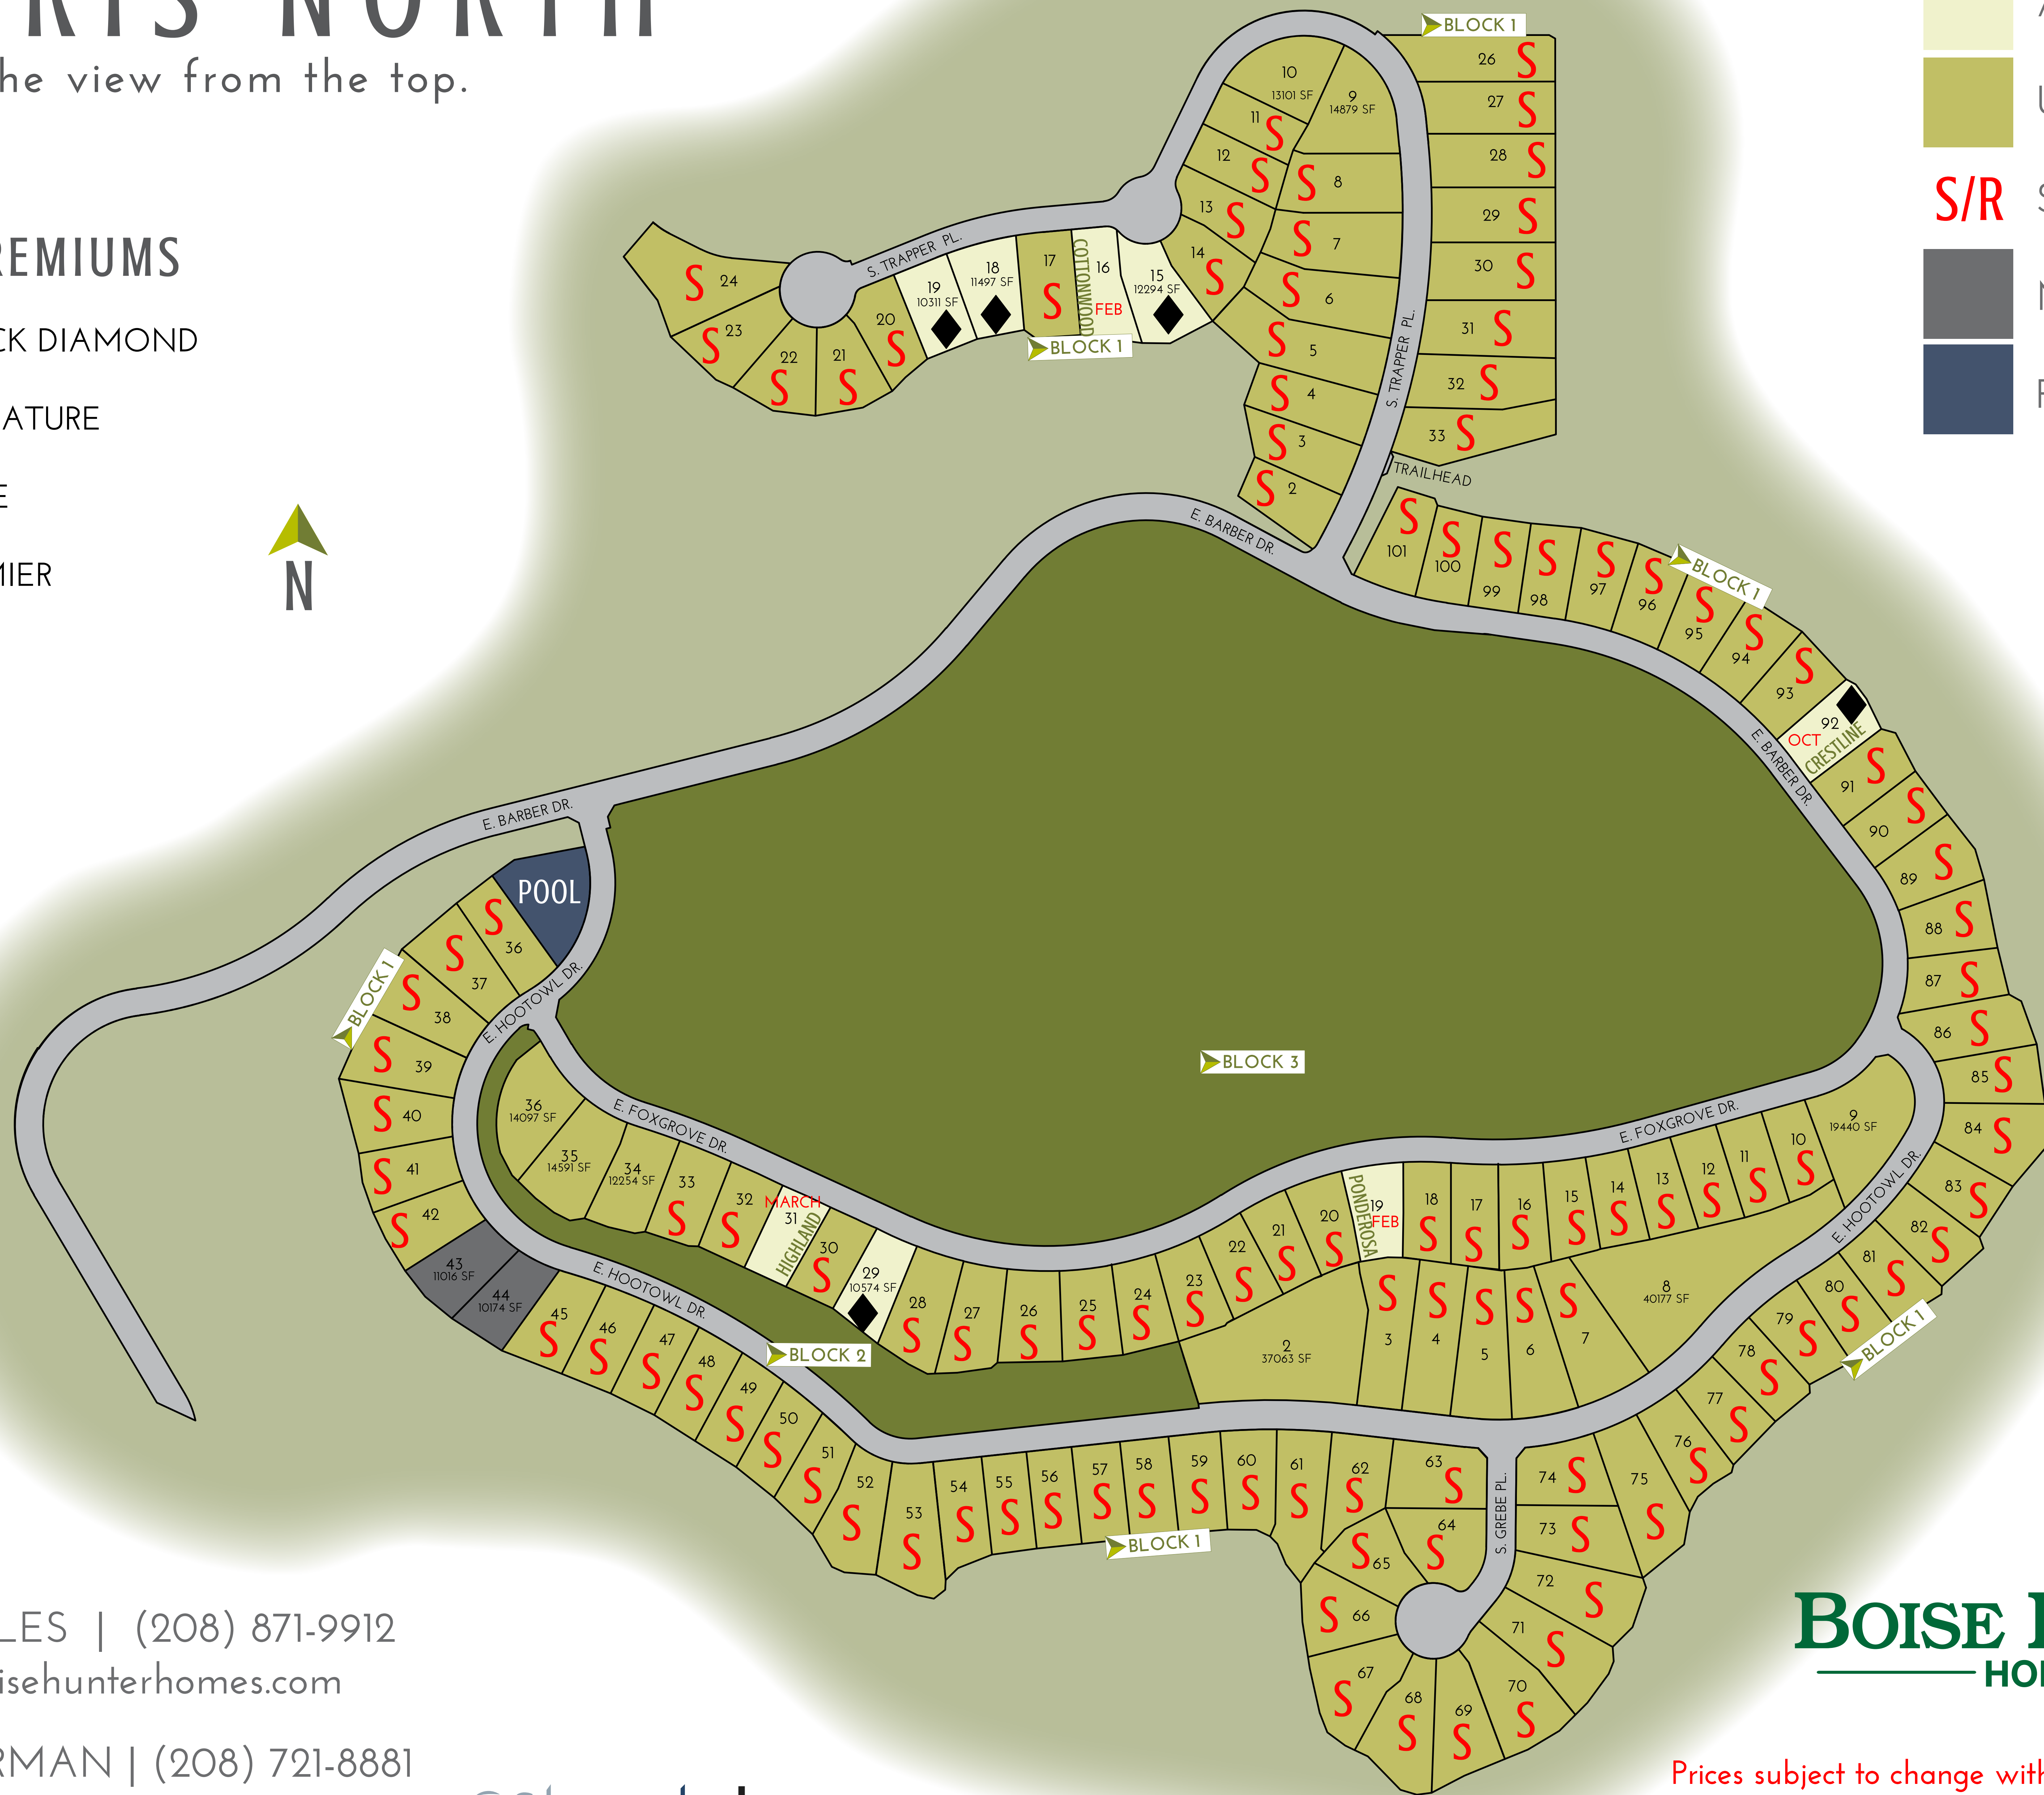

HARRIS NORTH

The view from the top.

LOT PREMIUMS

- ◆ BLACK DIAMOND
- SIGNATURE
- ELITE
- PREMIER

- AVAILABLE
- UNAVAILABLE
- S/R SOLD/RESERVED
- MODELS
- POOL

JACE SKYLES | (208) 871-9912
jskyles@boisehunterhomes.com