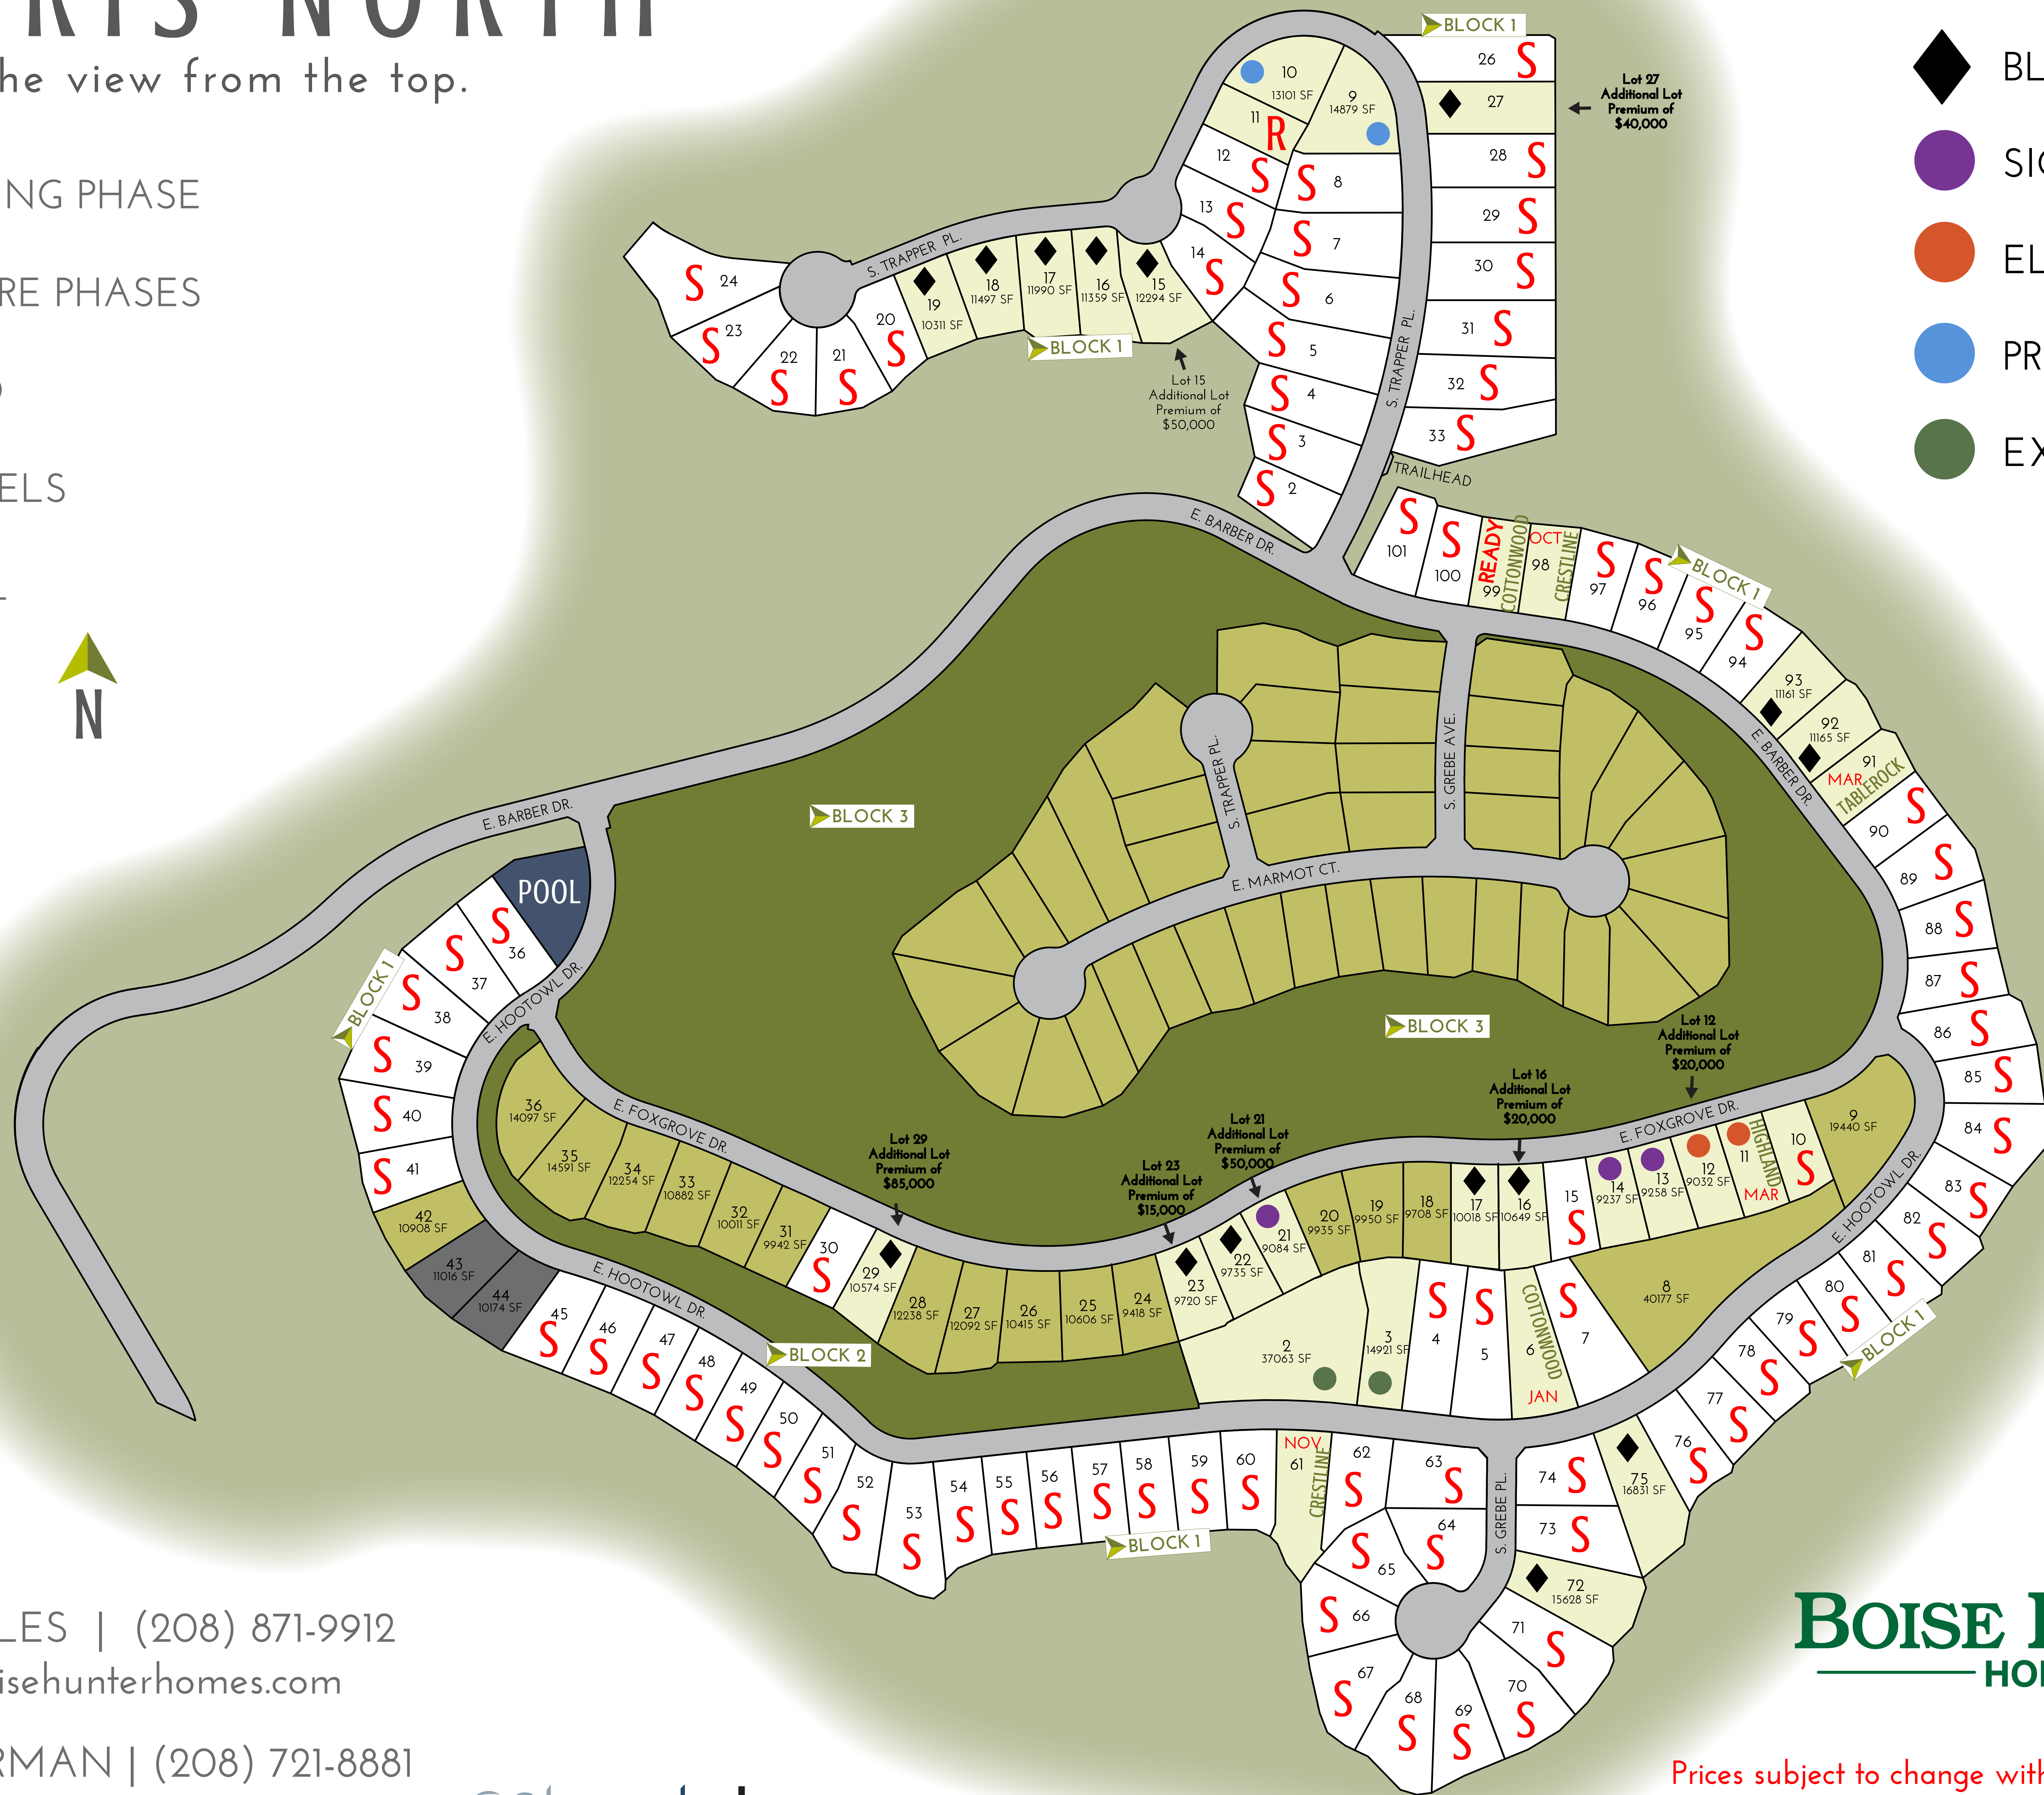

HARRIS NORTH

The view from the top.

- SELLING PHASE
- FUTURE PHASES
- SOLD
- MODELS
- POOL

LOT PREMIUMS

- BLACK DIAMOND
- SIGNATURE
- ELITE
- PREMIER
- EXECUTIVE

JACE SKYLES | (208) 871-9912
 jskyles@boisehunterhomes.com