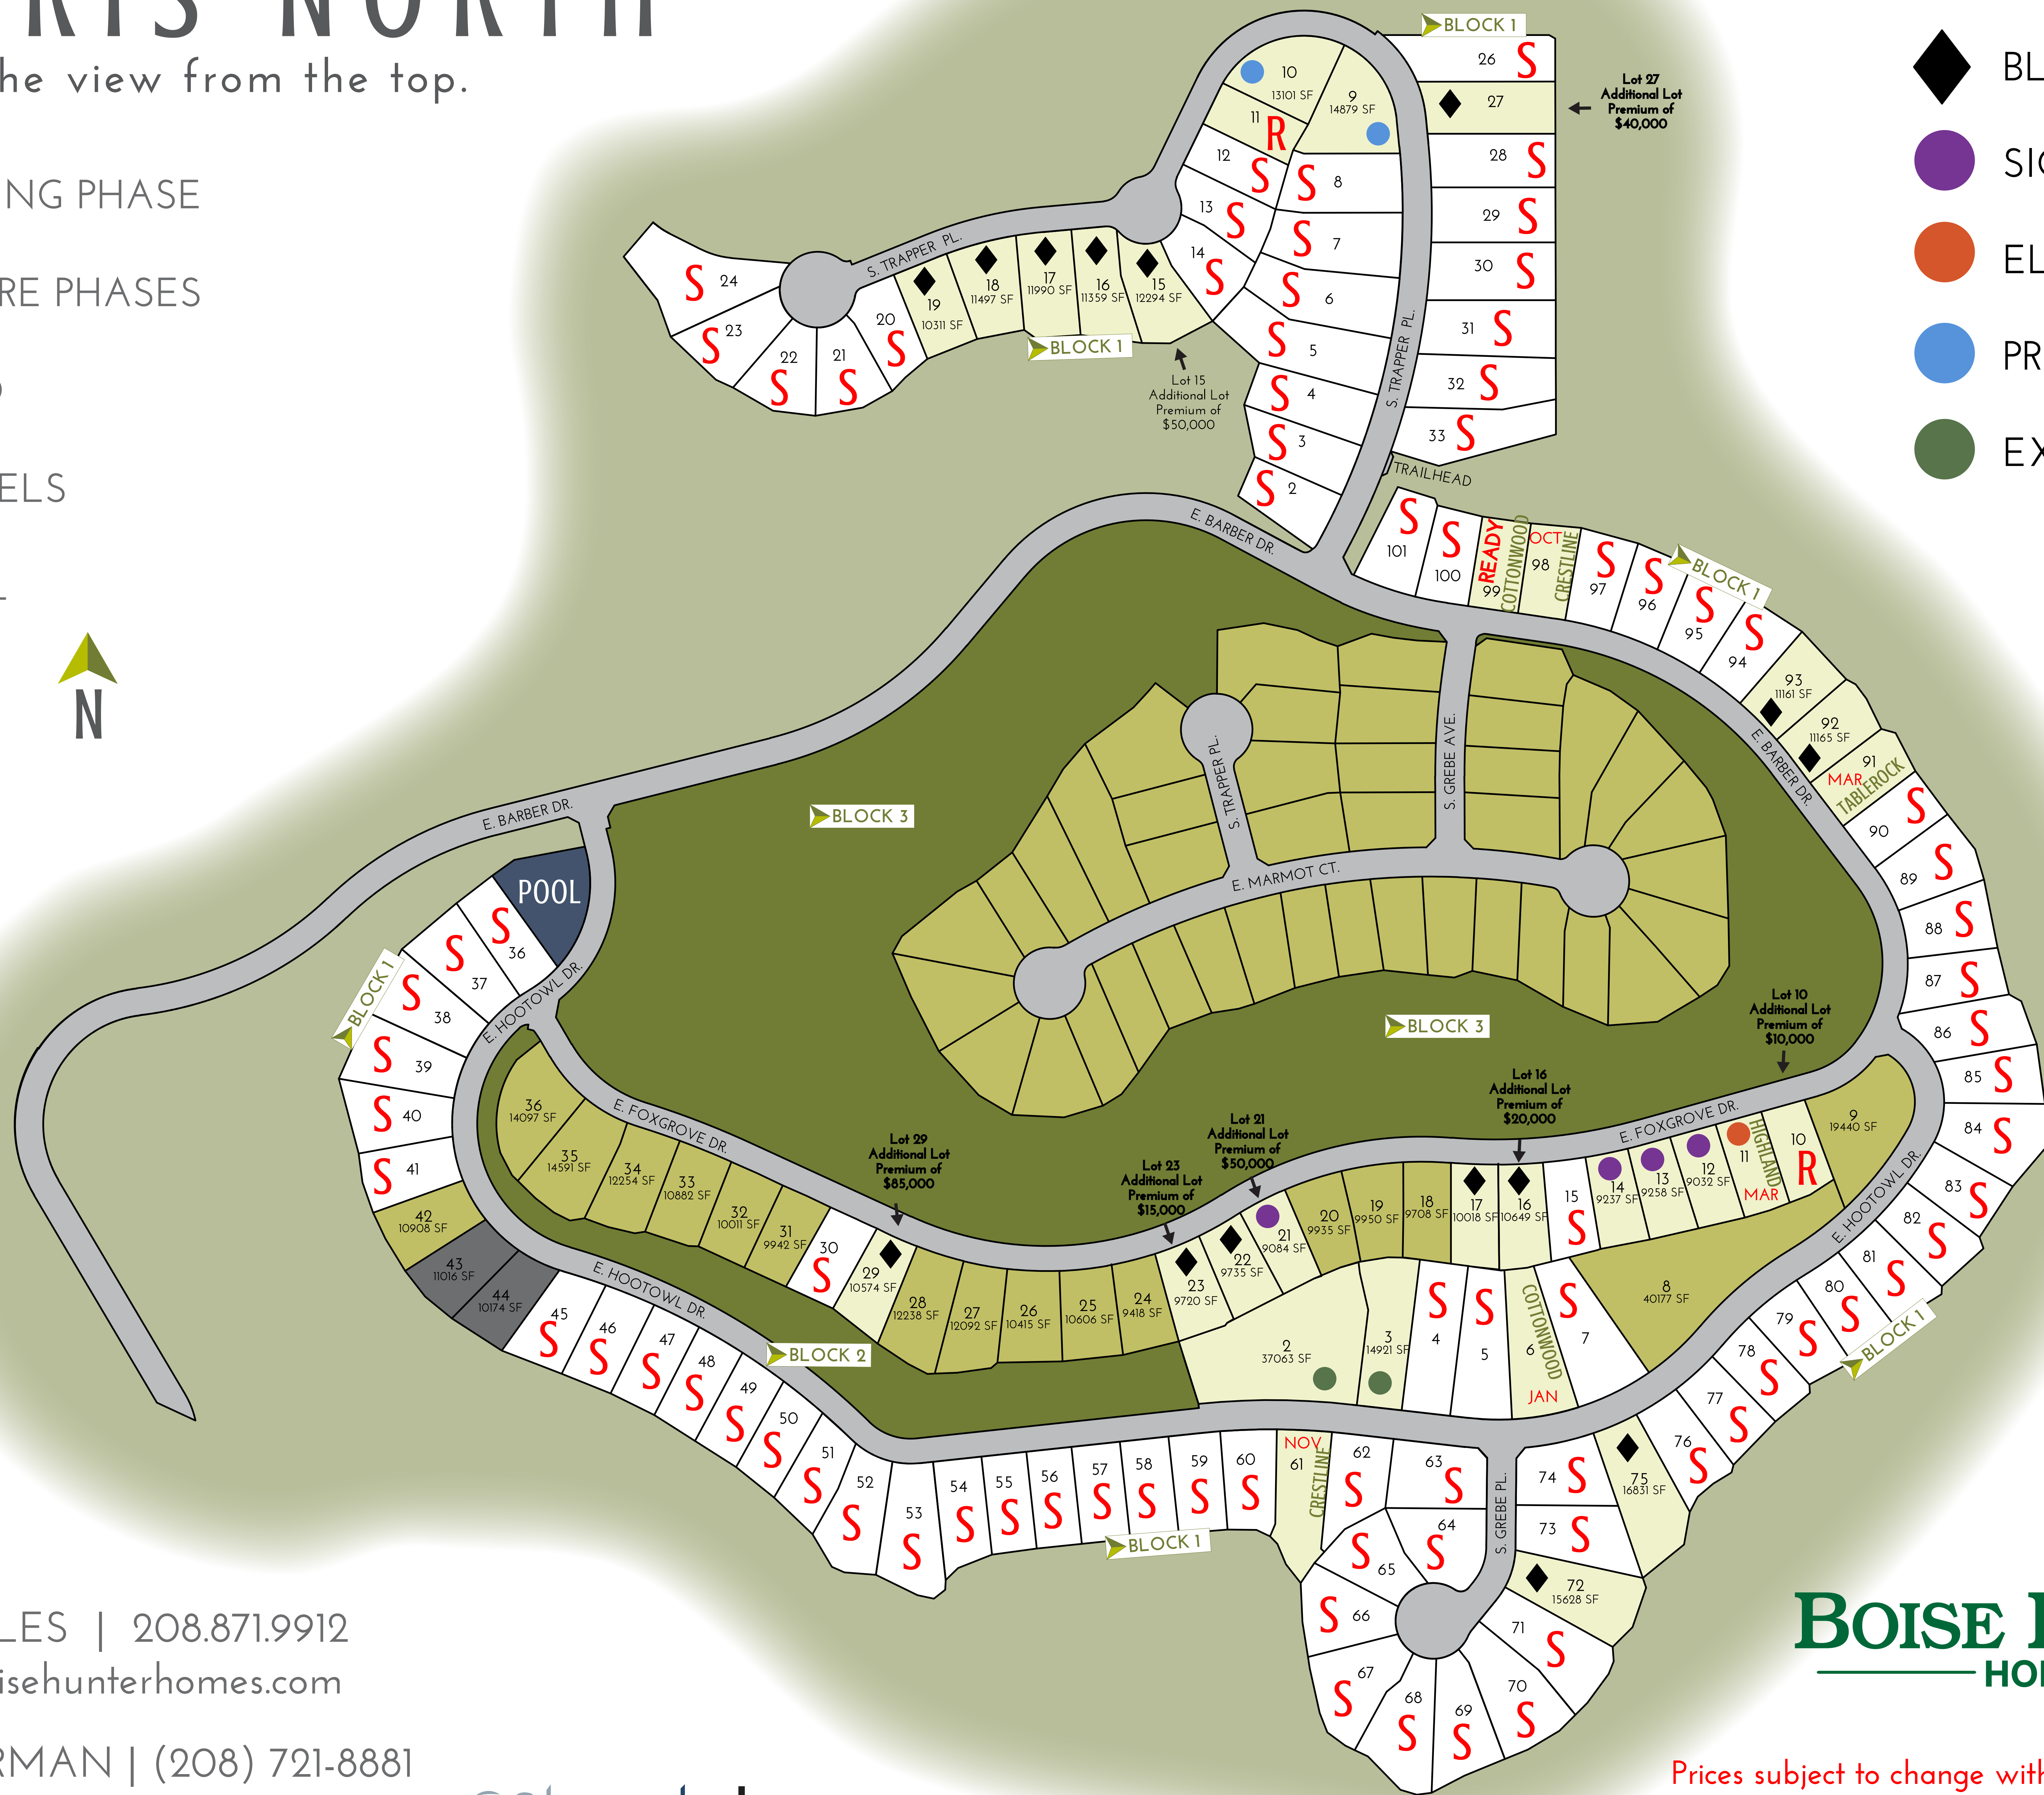

HARRIS NORTH

The view from the top.

- SELLING PHASE
- FUTURE PHASES
- SOLD
- MODELS
- POOL

LOT PREMIUMS

- BLACK DIAMOND
- SIGNATURE
- ELITE
- PREMIER
- EXECUTIVE

JACE SKYLES | 208.871.9912
jskyles@boisehunterhomes.com