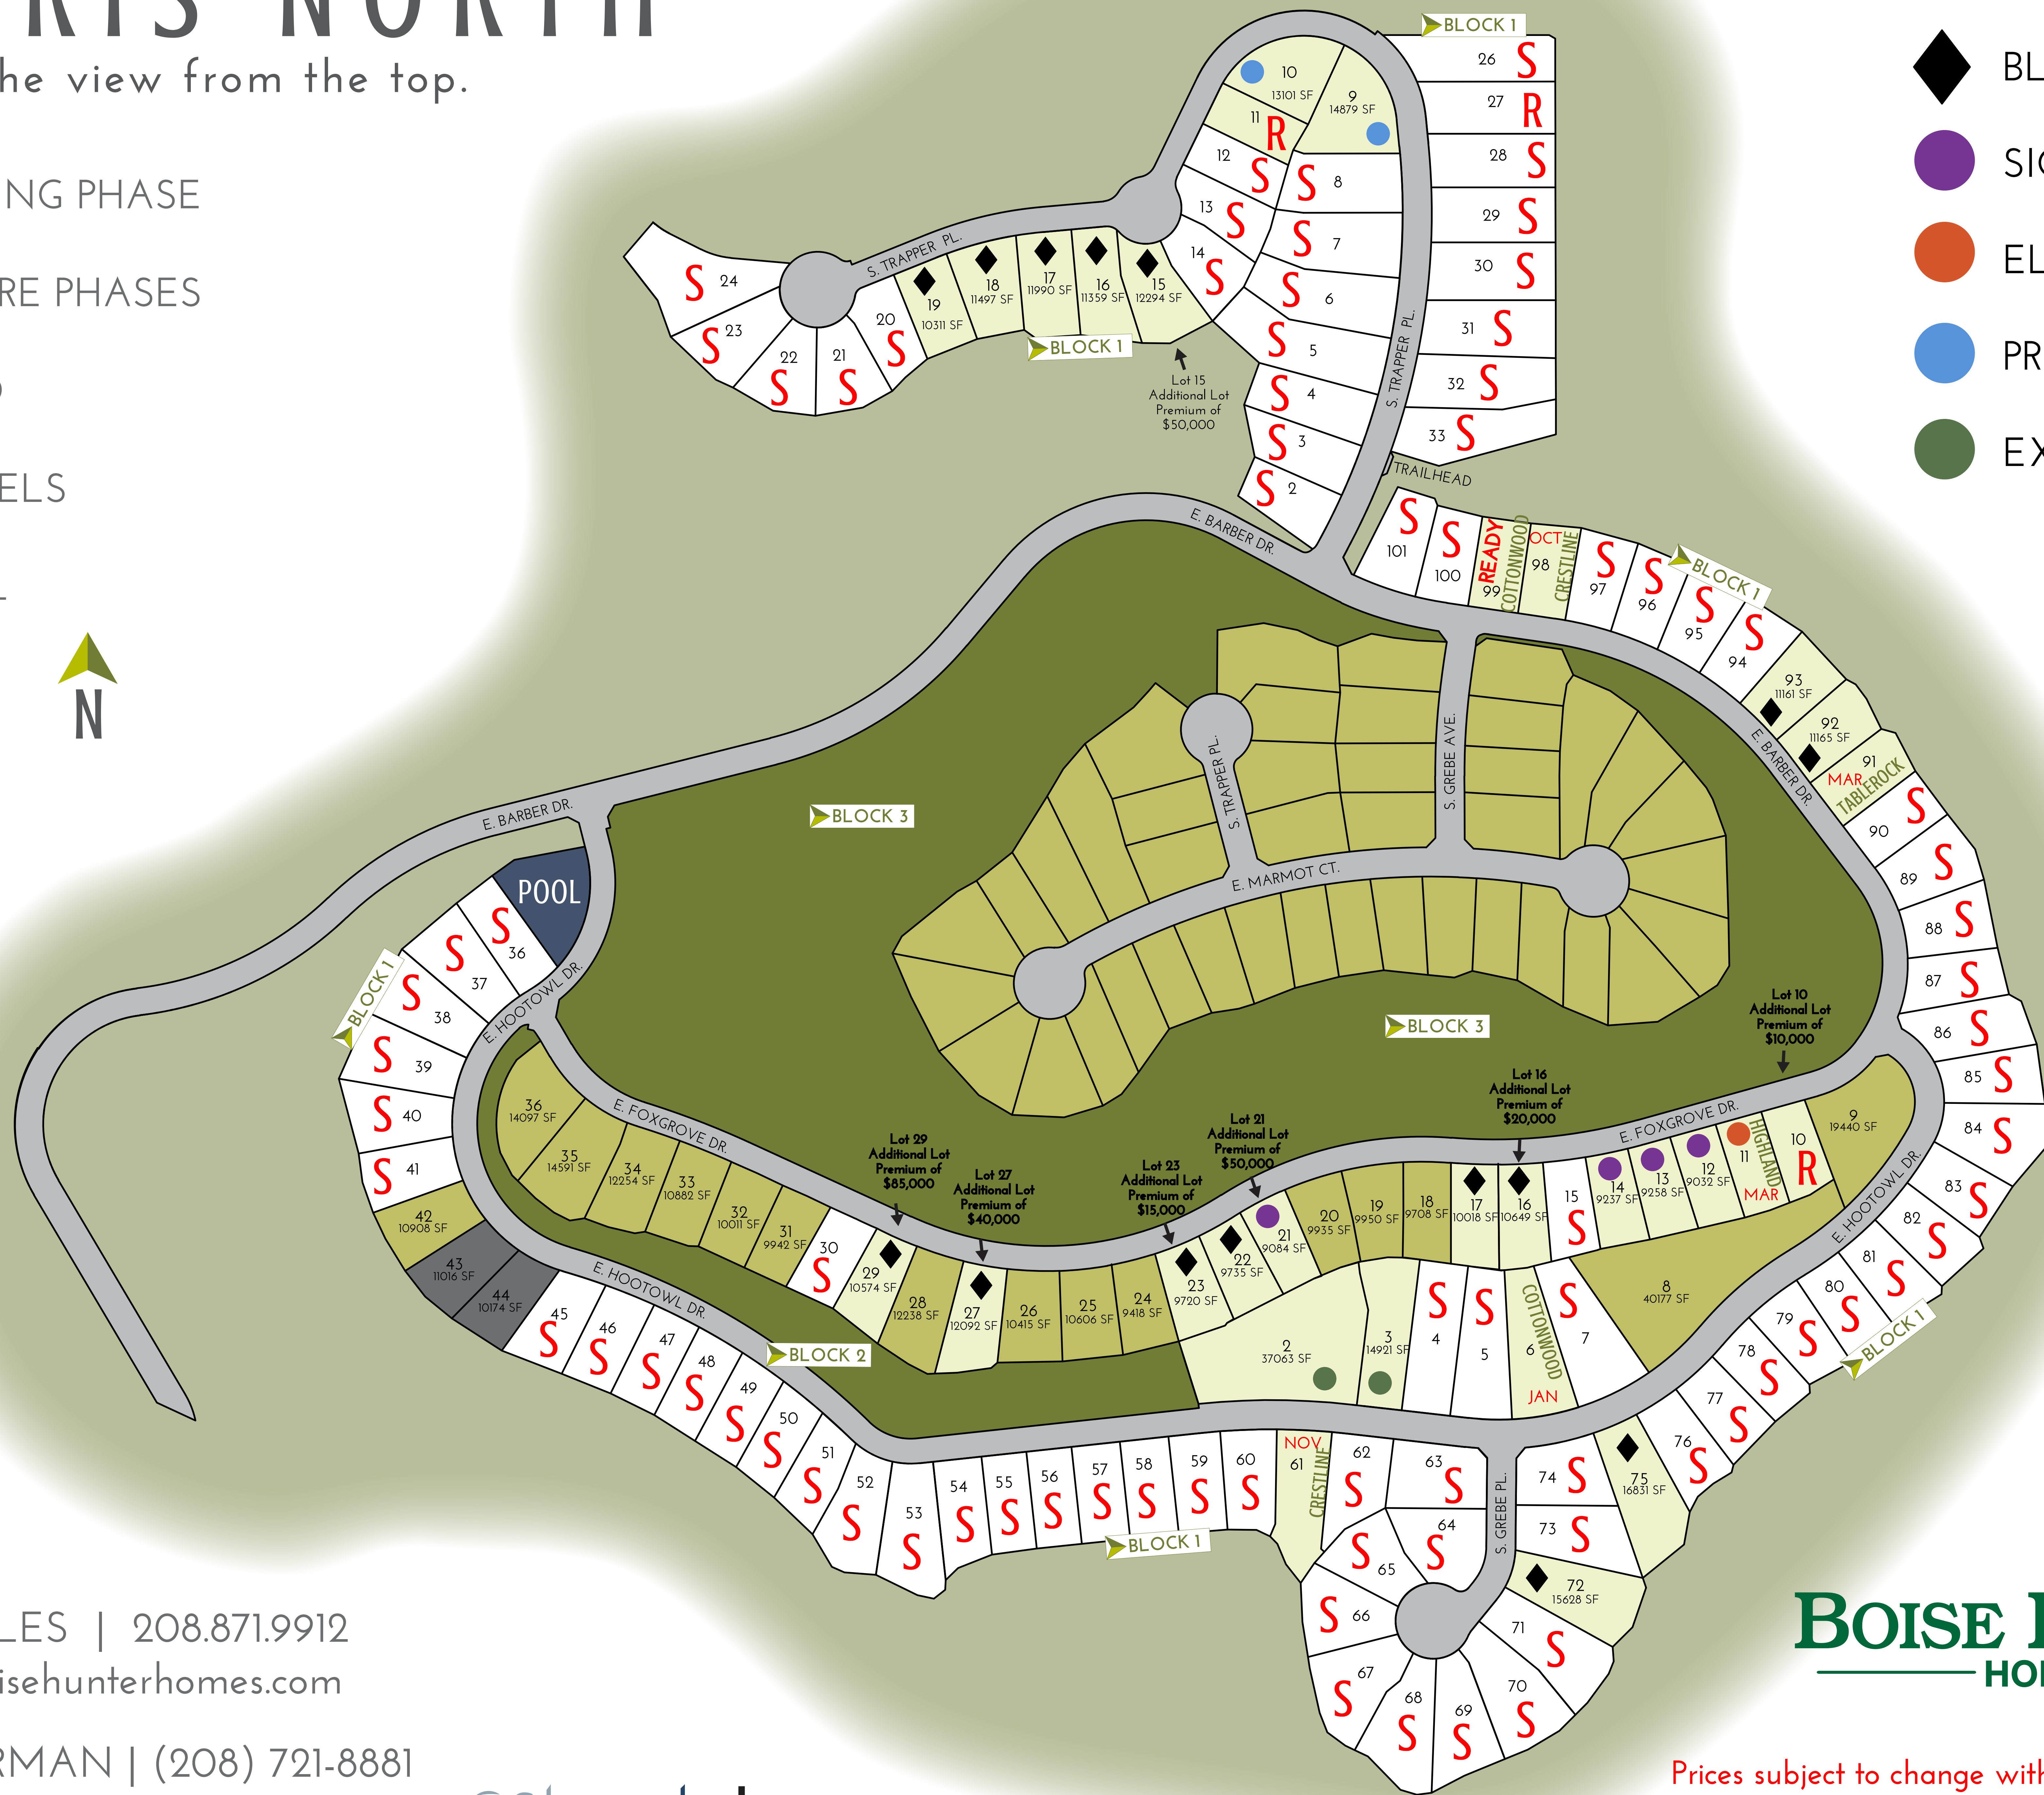

HARRIS NORTH

The view from the top.

- SELLING PHASE
- FUTURE PHASES
- SOLD
- MODELS
- POOL

LOT PREMIUMS

- BLACK DIAMOND
- SIGNATURE
- ELITE
- PREMIER
- EXECUTIVE

JACE SKYLES | 208.871.9912
 jskyles@boisehunterhomes.com