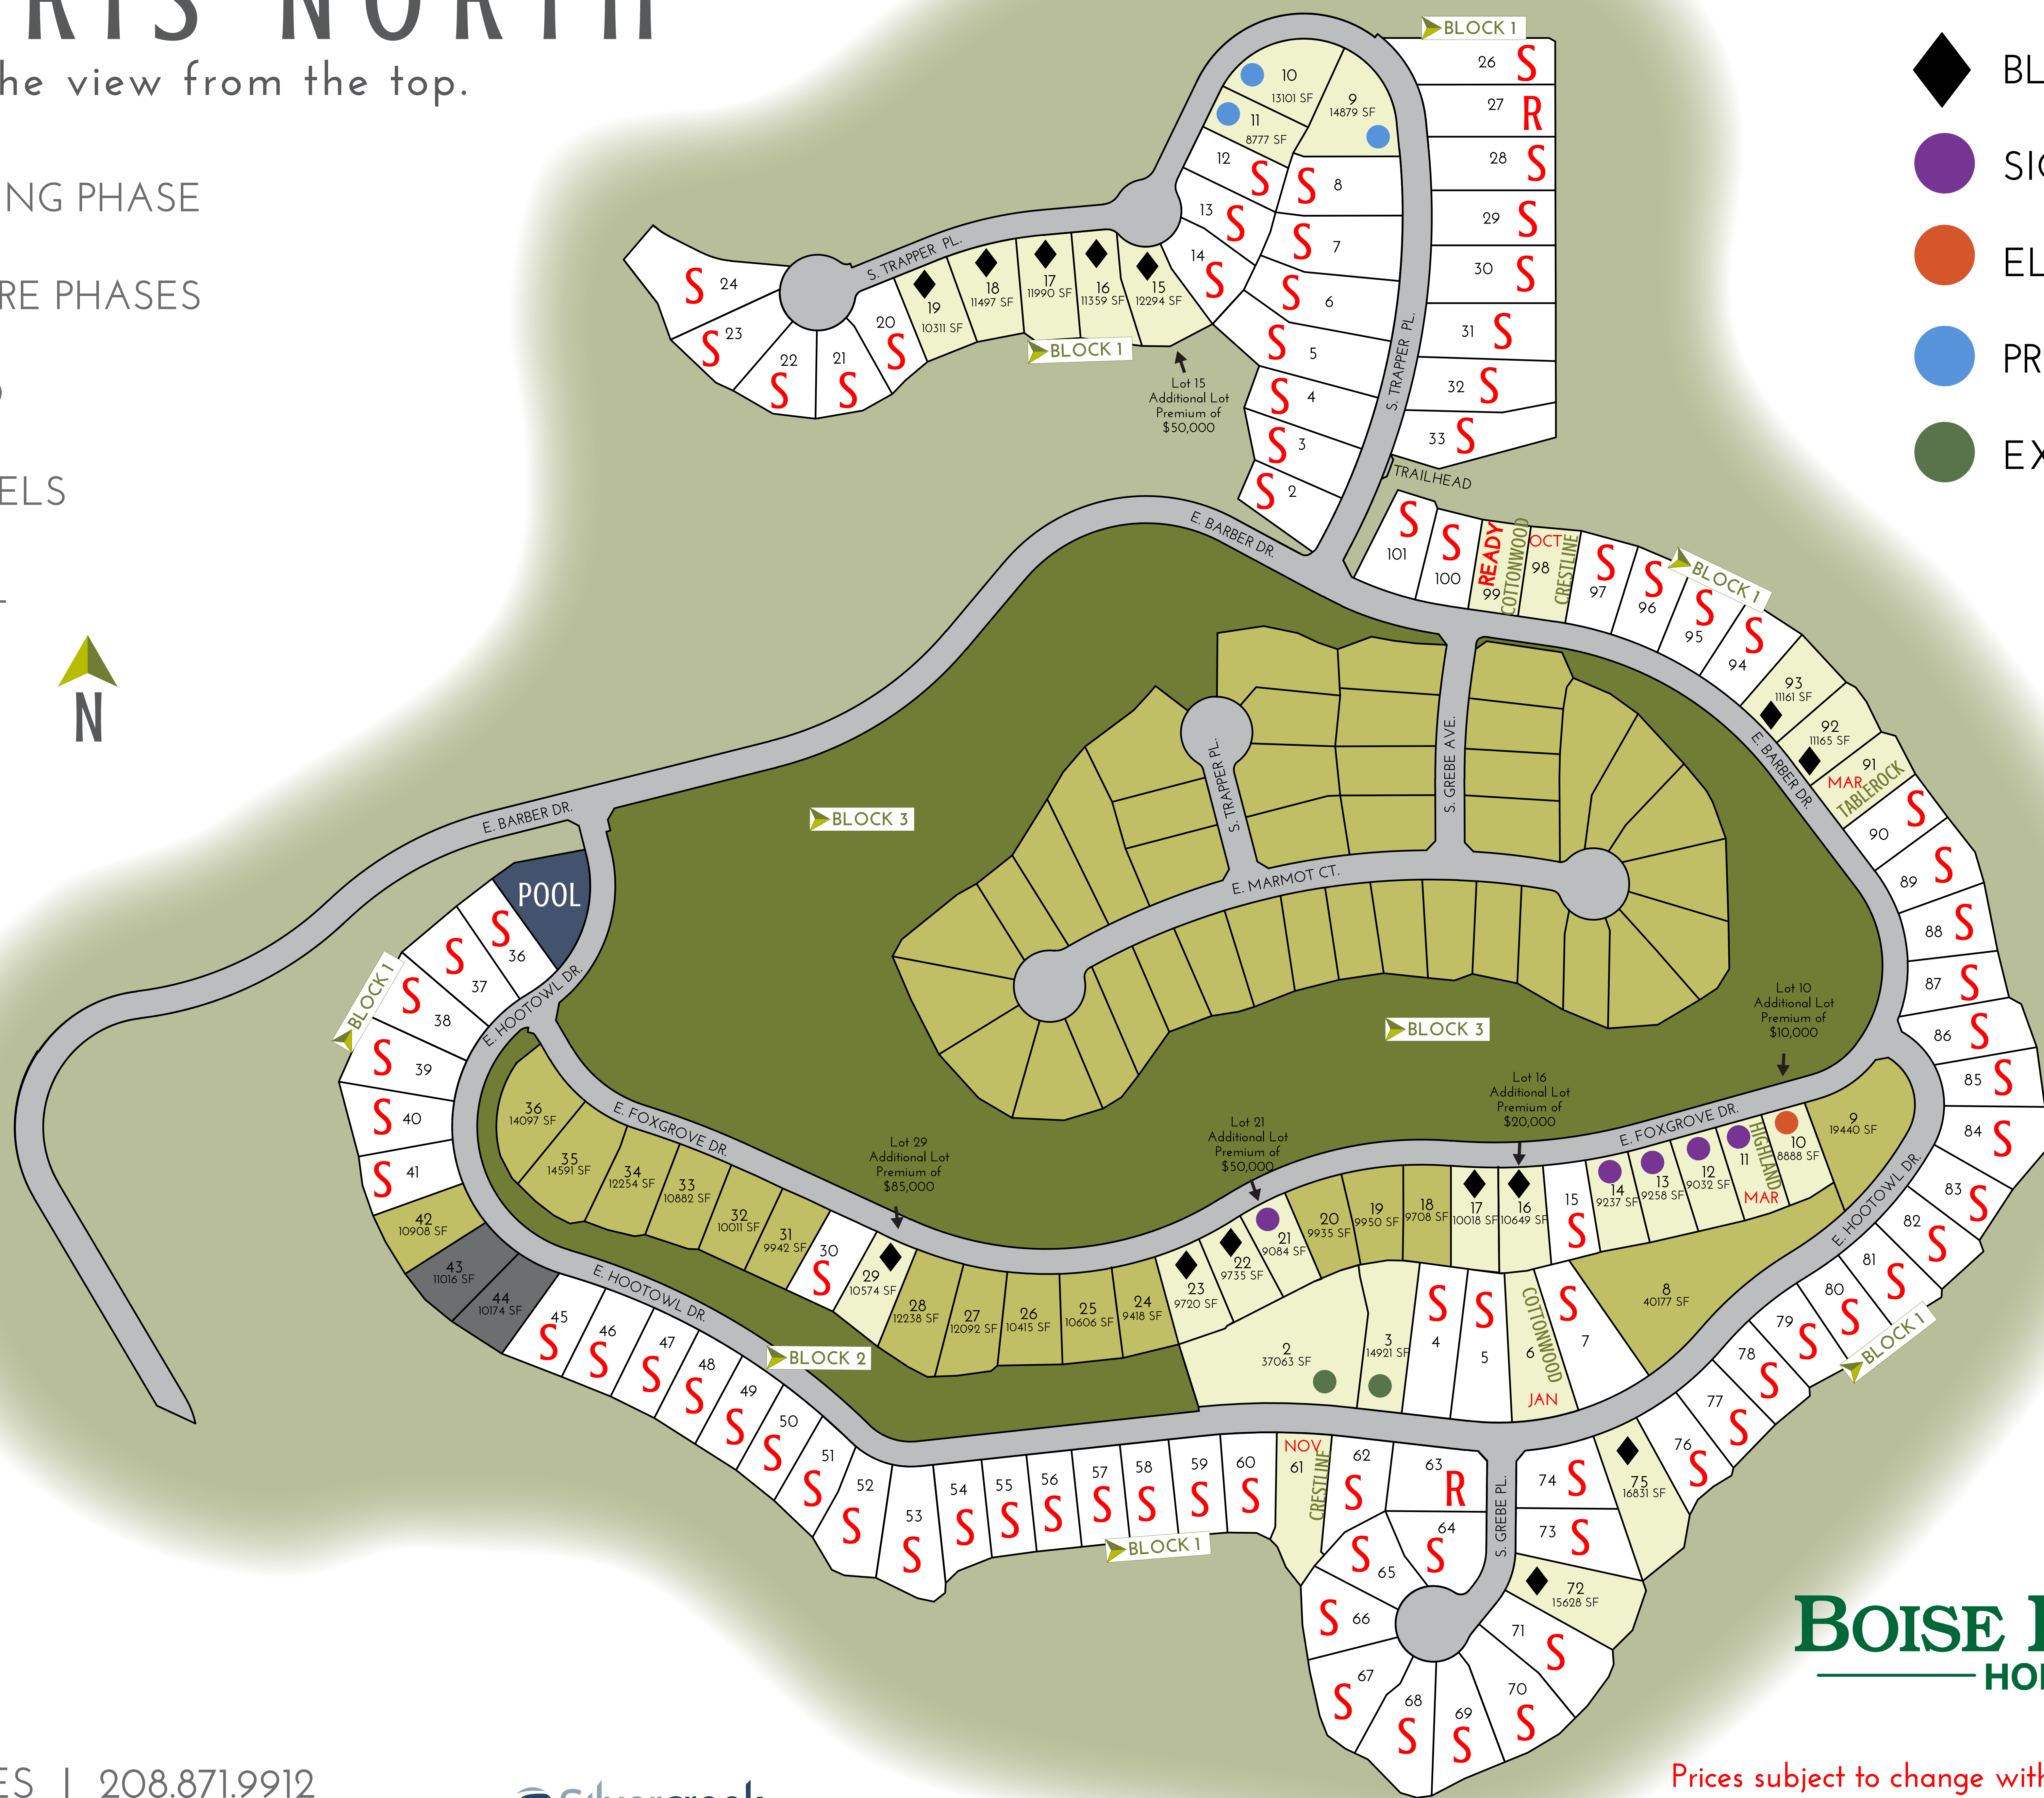

HARRIS NORTH

The view from the top.

- SELLING PHASE
- FUTURE PHASES
- SOLD
- MODELS
- POOL

LOT PREMIUMS

- BLACK DIAMOND
- SIGNATURE
- ELITE
- PREMIER
- EXECUTIVE

BOISE HUNTER
HOMES

JACE SKYLES | 208.871.9912
jskyles@boisehunterhomes.com

Prices subject to change without notice. Red month on lot is the estimated finish month. Updated 8-7-19