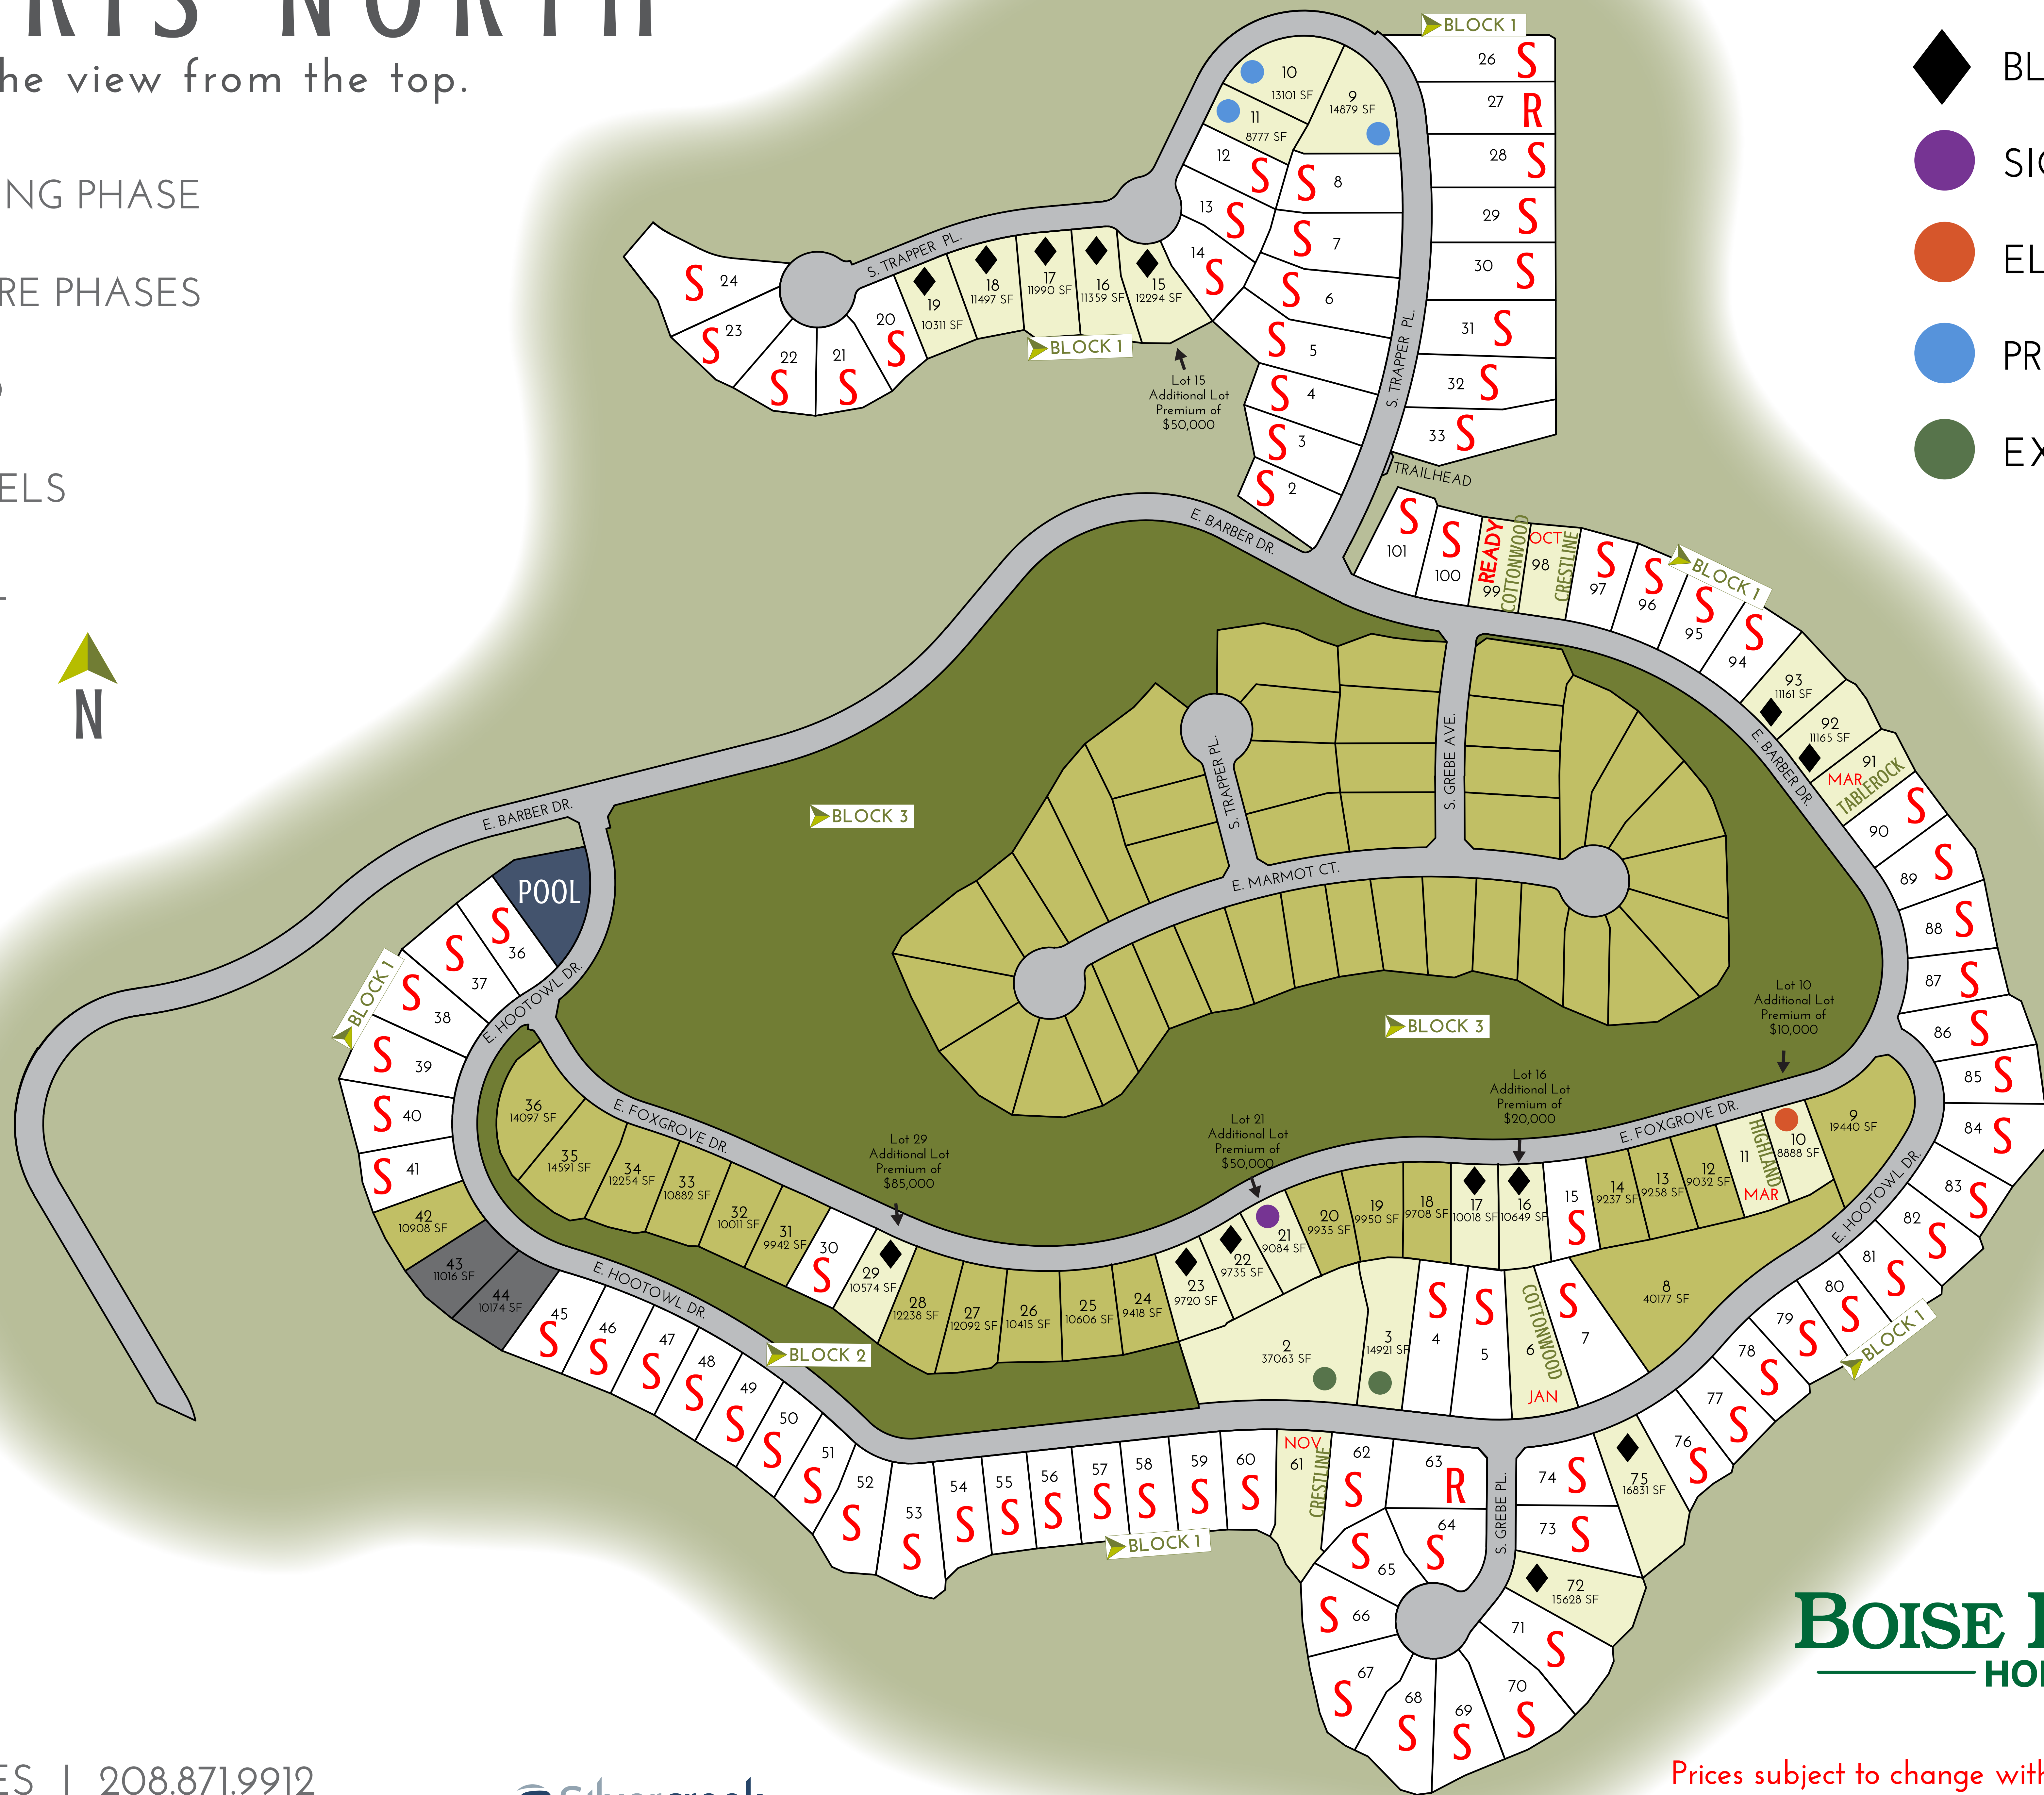

HARRIS NORTH

The view from the top.

- SELLING PHASE
- FUTURE PHASES
- SOLD
- MODELS
- POOL

LOT PREMIUMS

- BLACK DIAMOND
- SIGNATURE
- ELITE
- PREMIER
- EXECUTIVE

BOISE HUNTER
HOMES

JACE SKYLES | 208.871.9912
jskyles@boisehunterhomes.com

Silvercreek
REALTY GROUP

Prices subject to change without notice. Red month on lot is the estimated finish month. Updated 8-5-19