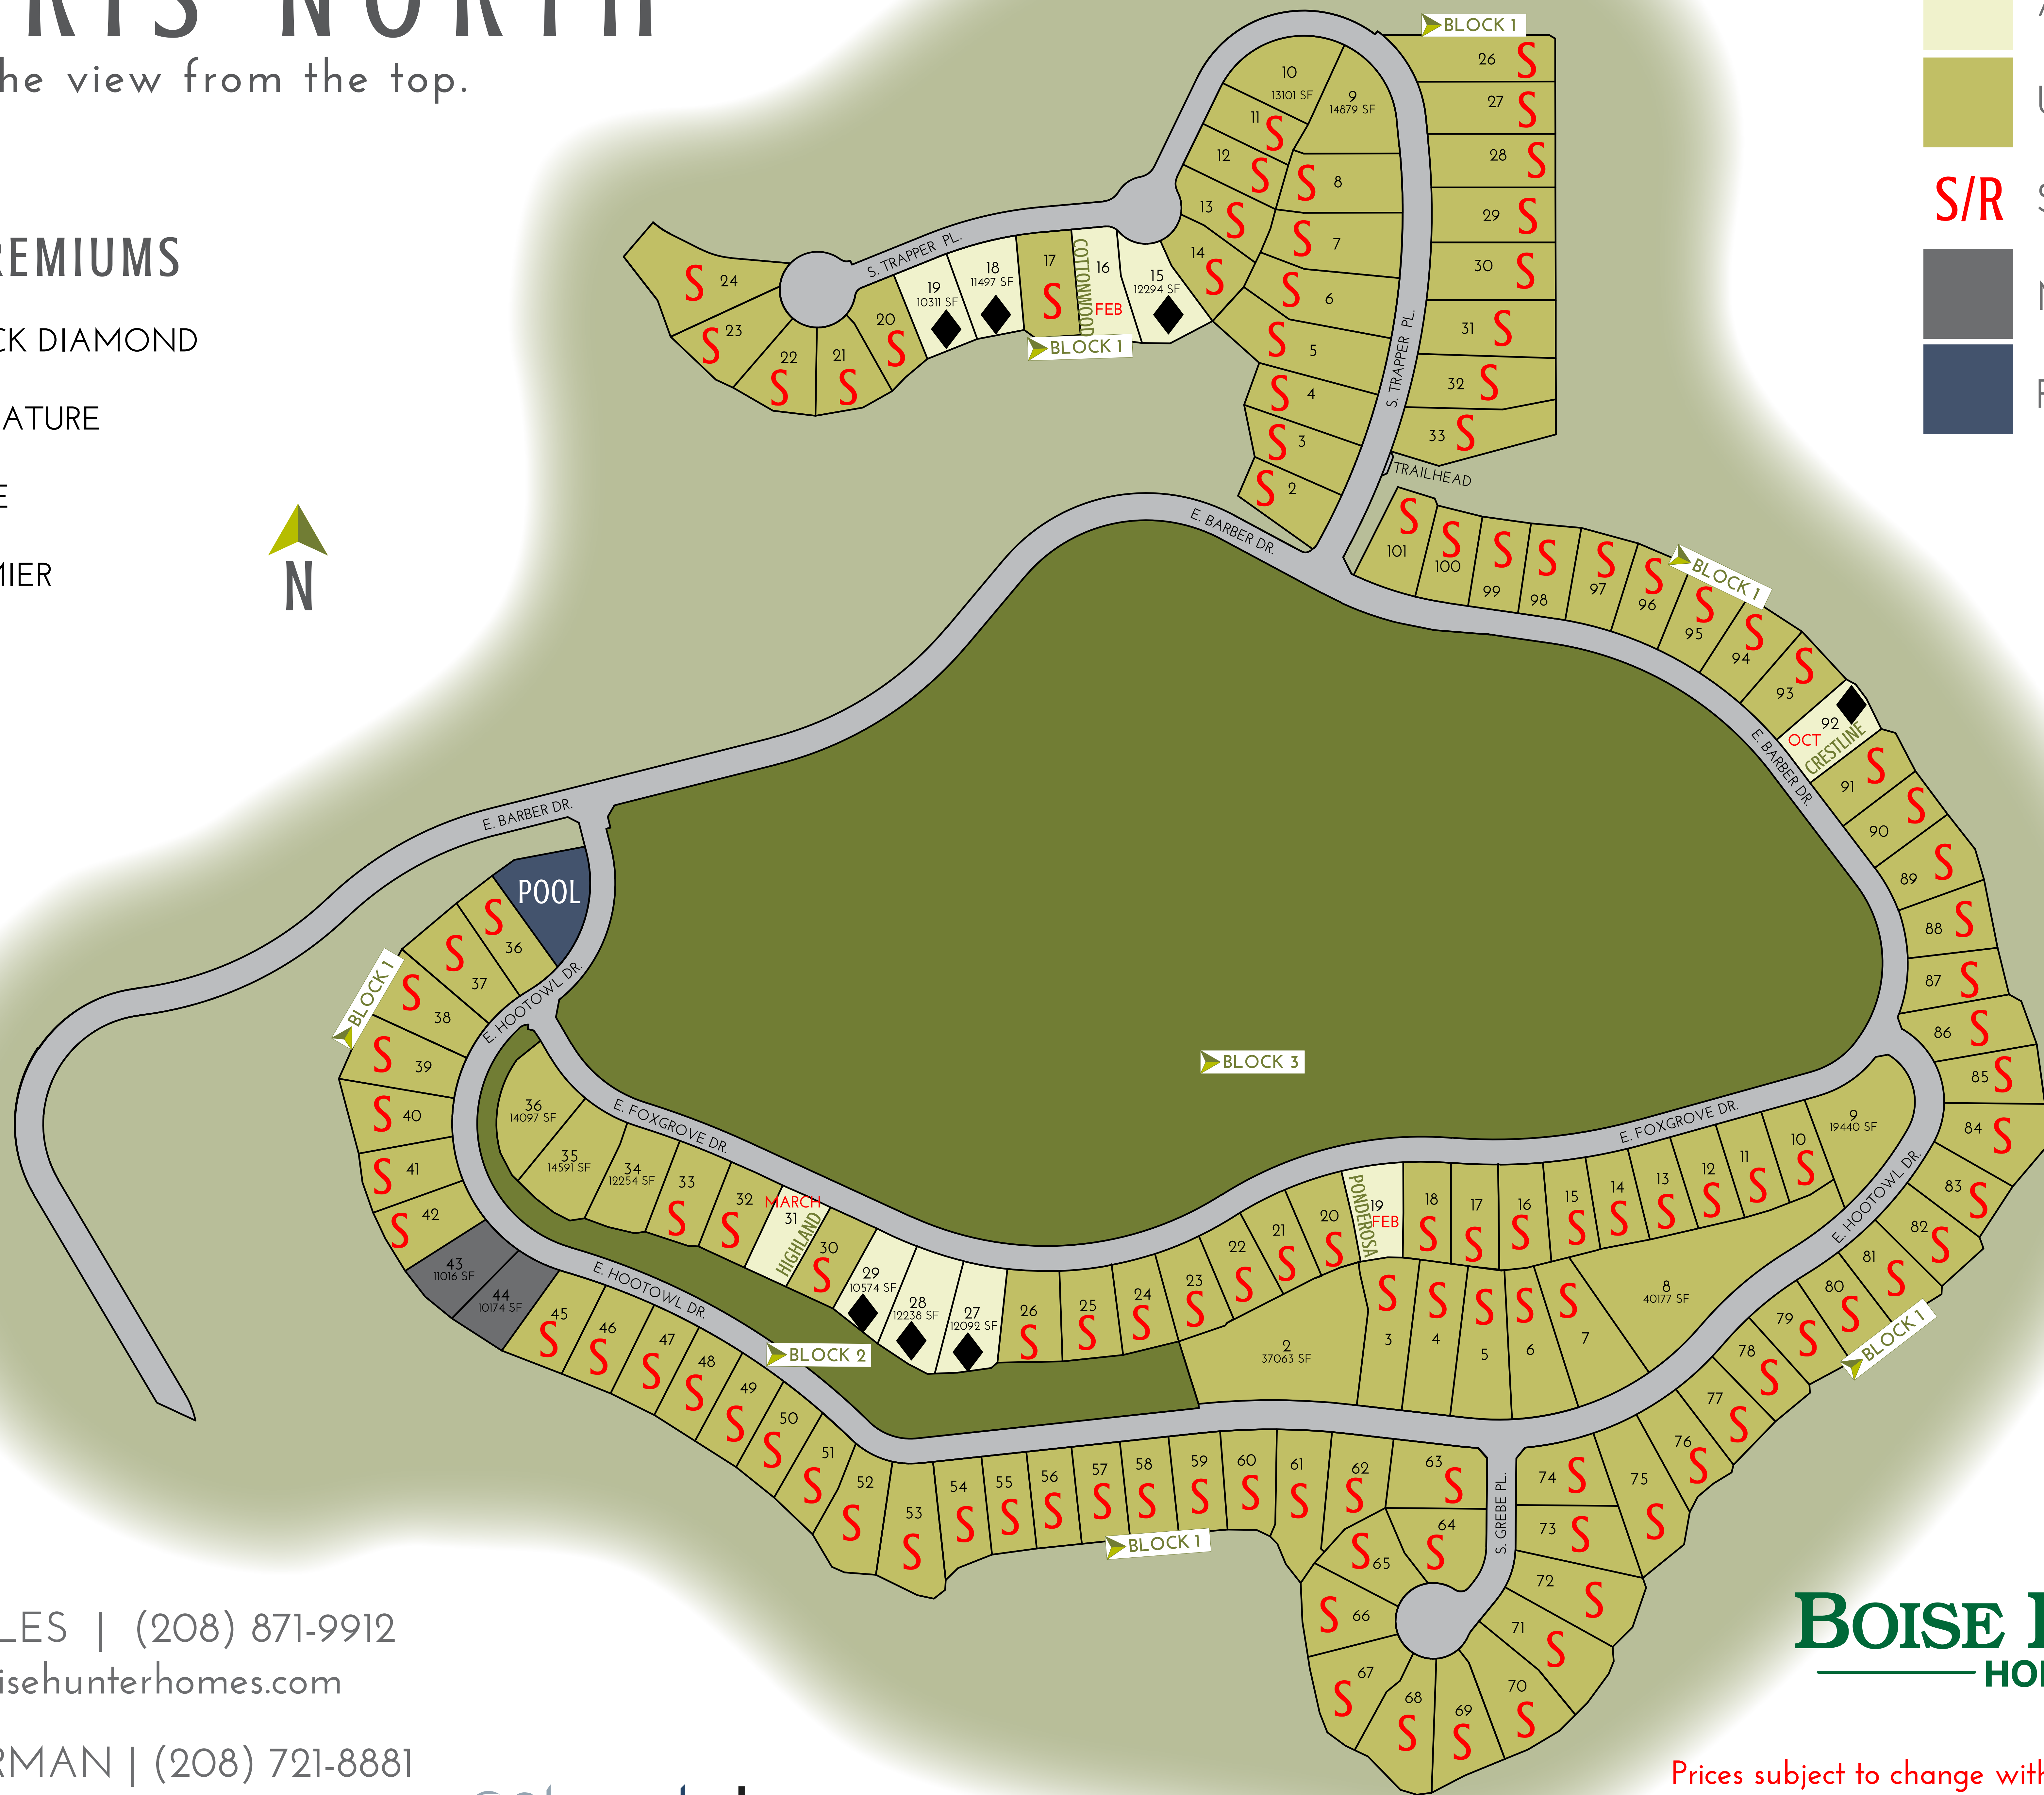

HARRIS NORTH

The view from the top.

LOT PREMIUMS

- ◆ BLACK DIAMOND
- SIGNATURE
- ELITE
- PREMIER

- AVAILABLE
- UNAVAILABLE
- S/R SOLD/RESERVED
- MODELS
- POOL

JACE SKYLES | (208) 871-9912
jskyles@boisehunterhomes.com