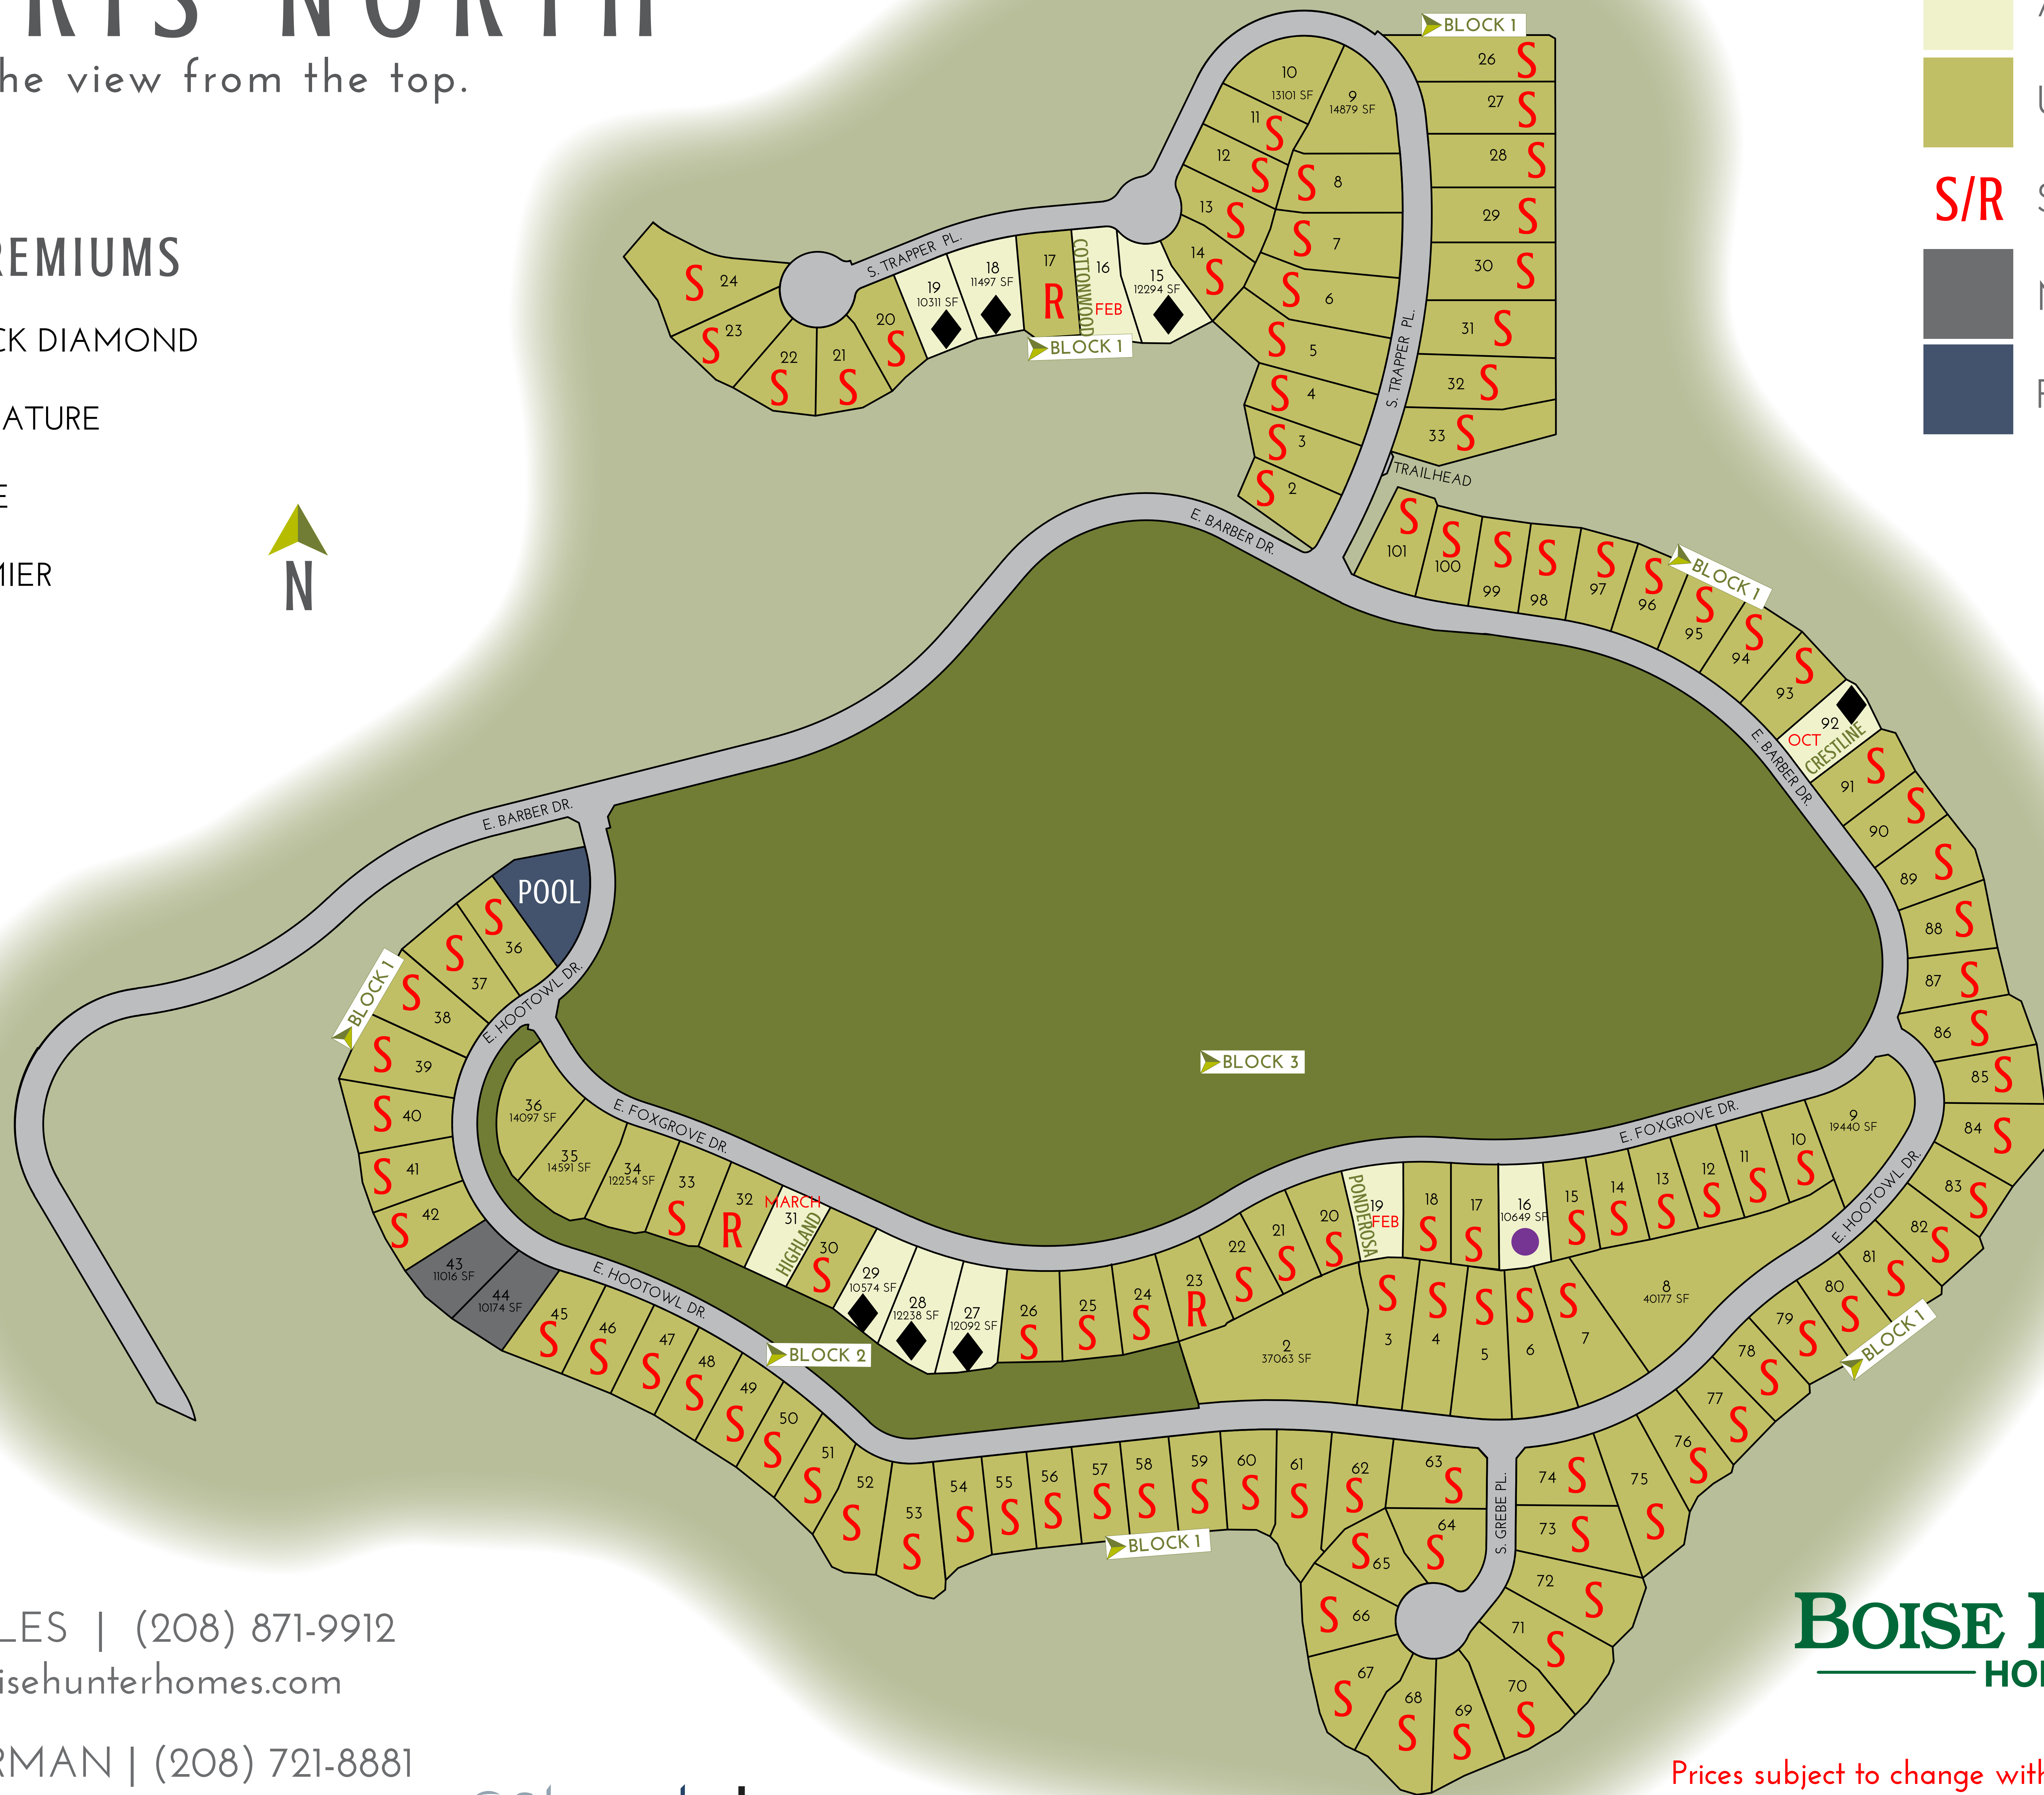

HARRIS NORTH

The view from the top.

LOT PREMIUMS

- ◆ BLACK DIAMOND
- SIGNATURE
- ELITE
- PREMIER

- AVAILABLE
- UNAVAILABLE
- S/R SOLD/RESERVED
- MODELS
- POOL

JACE SKYLES | (208) 871-9912
jskyles@boisehunterhomes.com