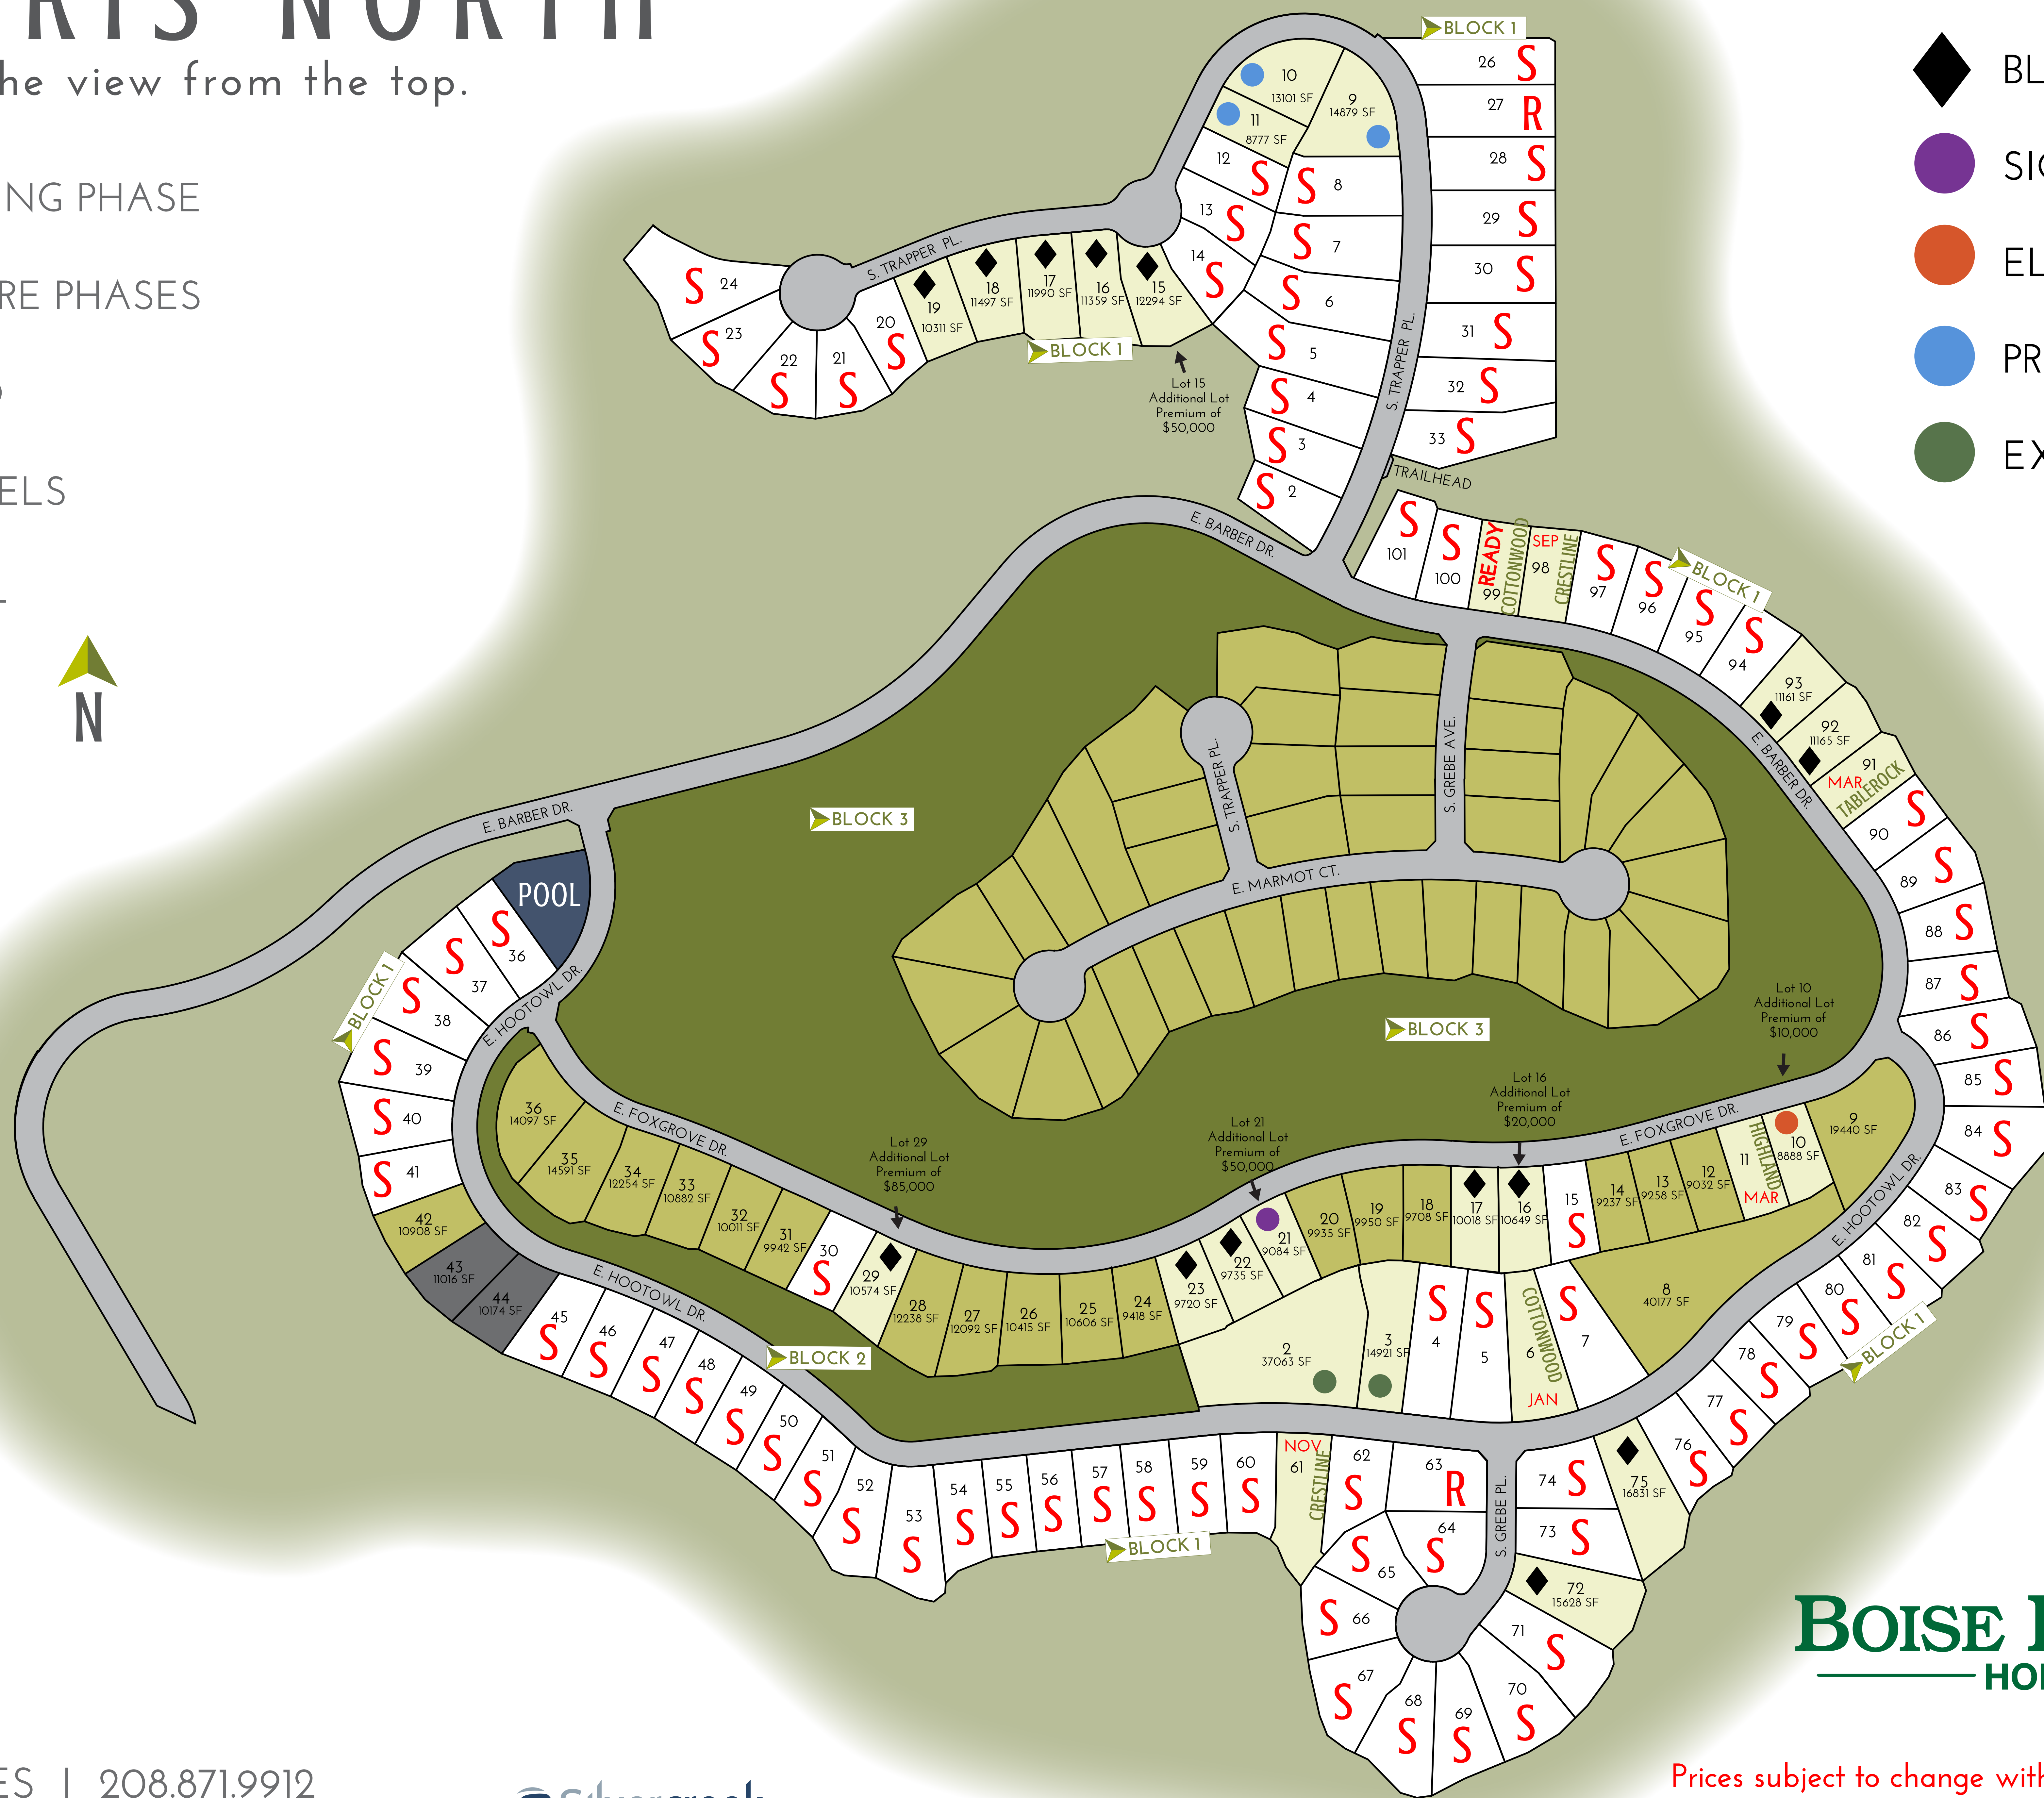

HARRIS NORTH

The view from the top.

- SELLING PHASE
- FUTURE PHASES
- SOLD
- MODELS
- POOL

LOT PREMIUMS

- BLACK DIAMOND
- SIGNATURE
- ELITE
- PREMIER
- EXECUTIVE

BOISE HUNTER
HOMES