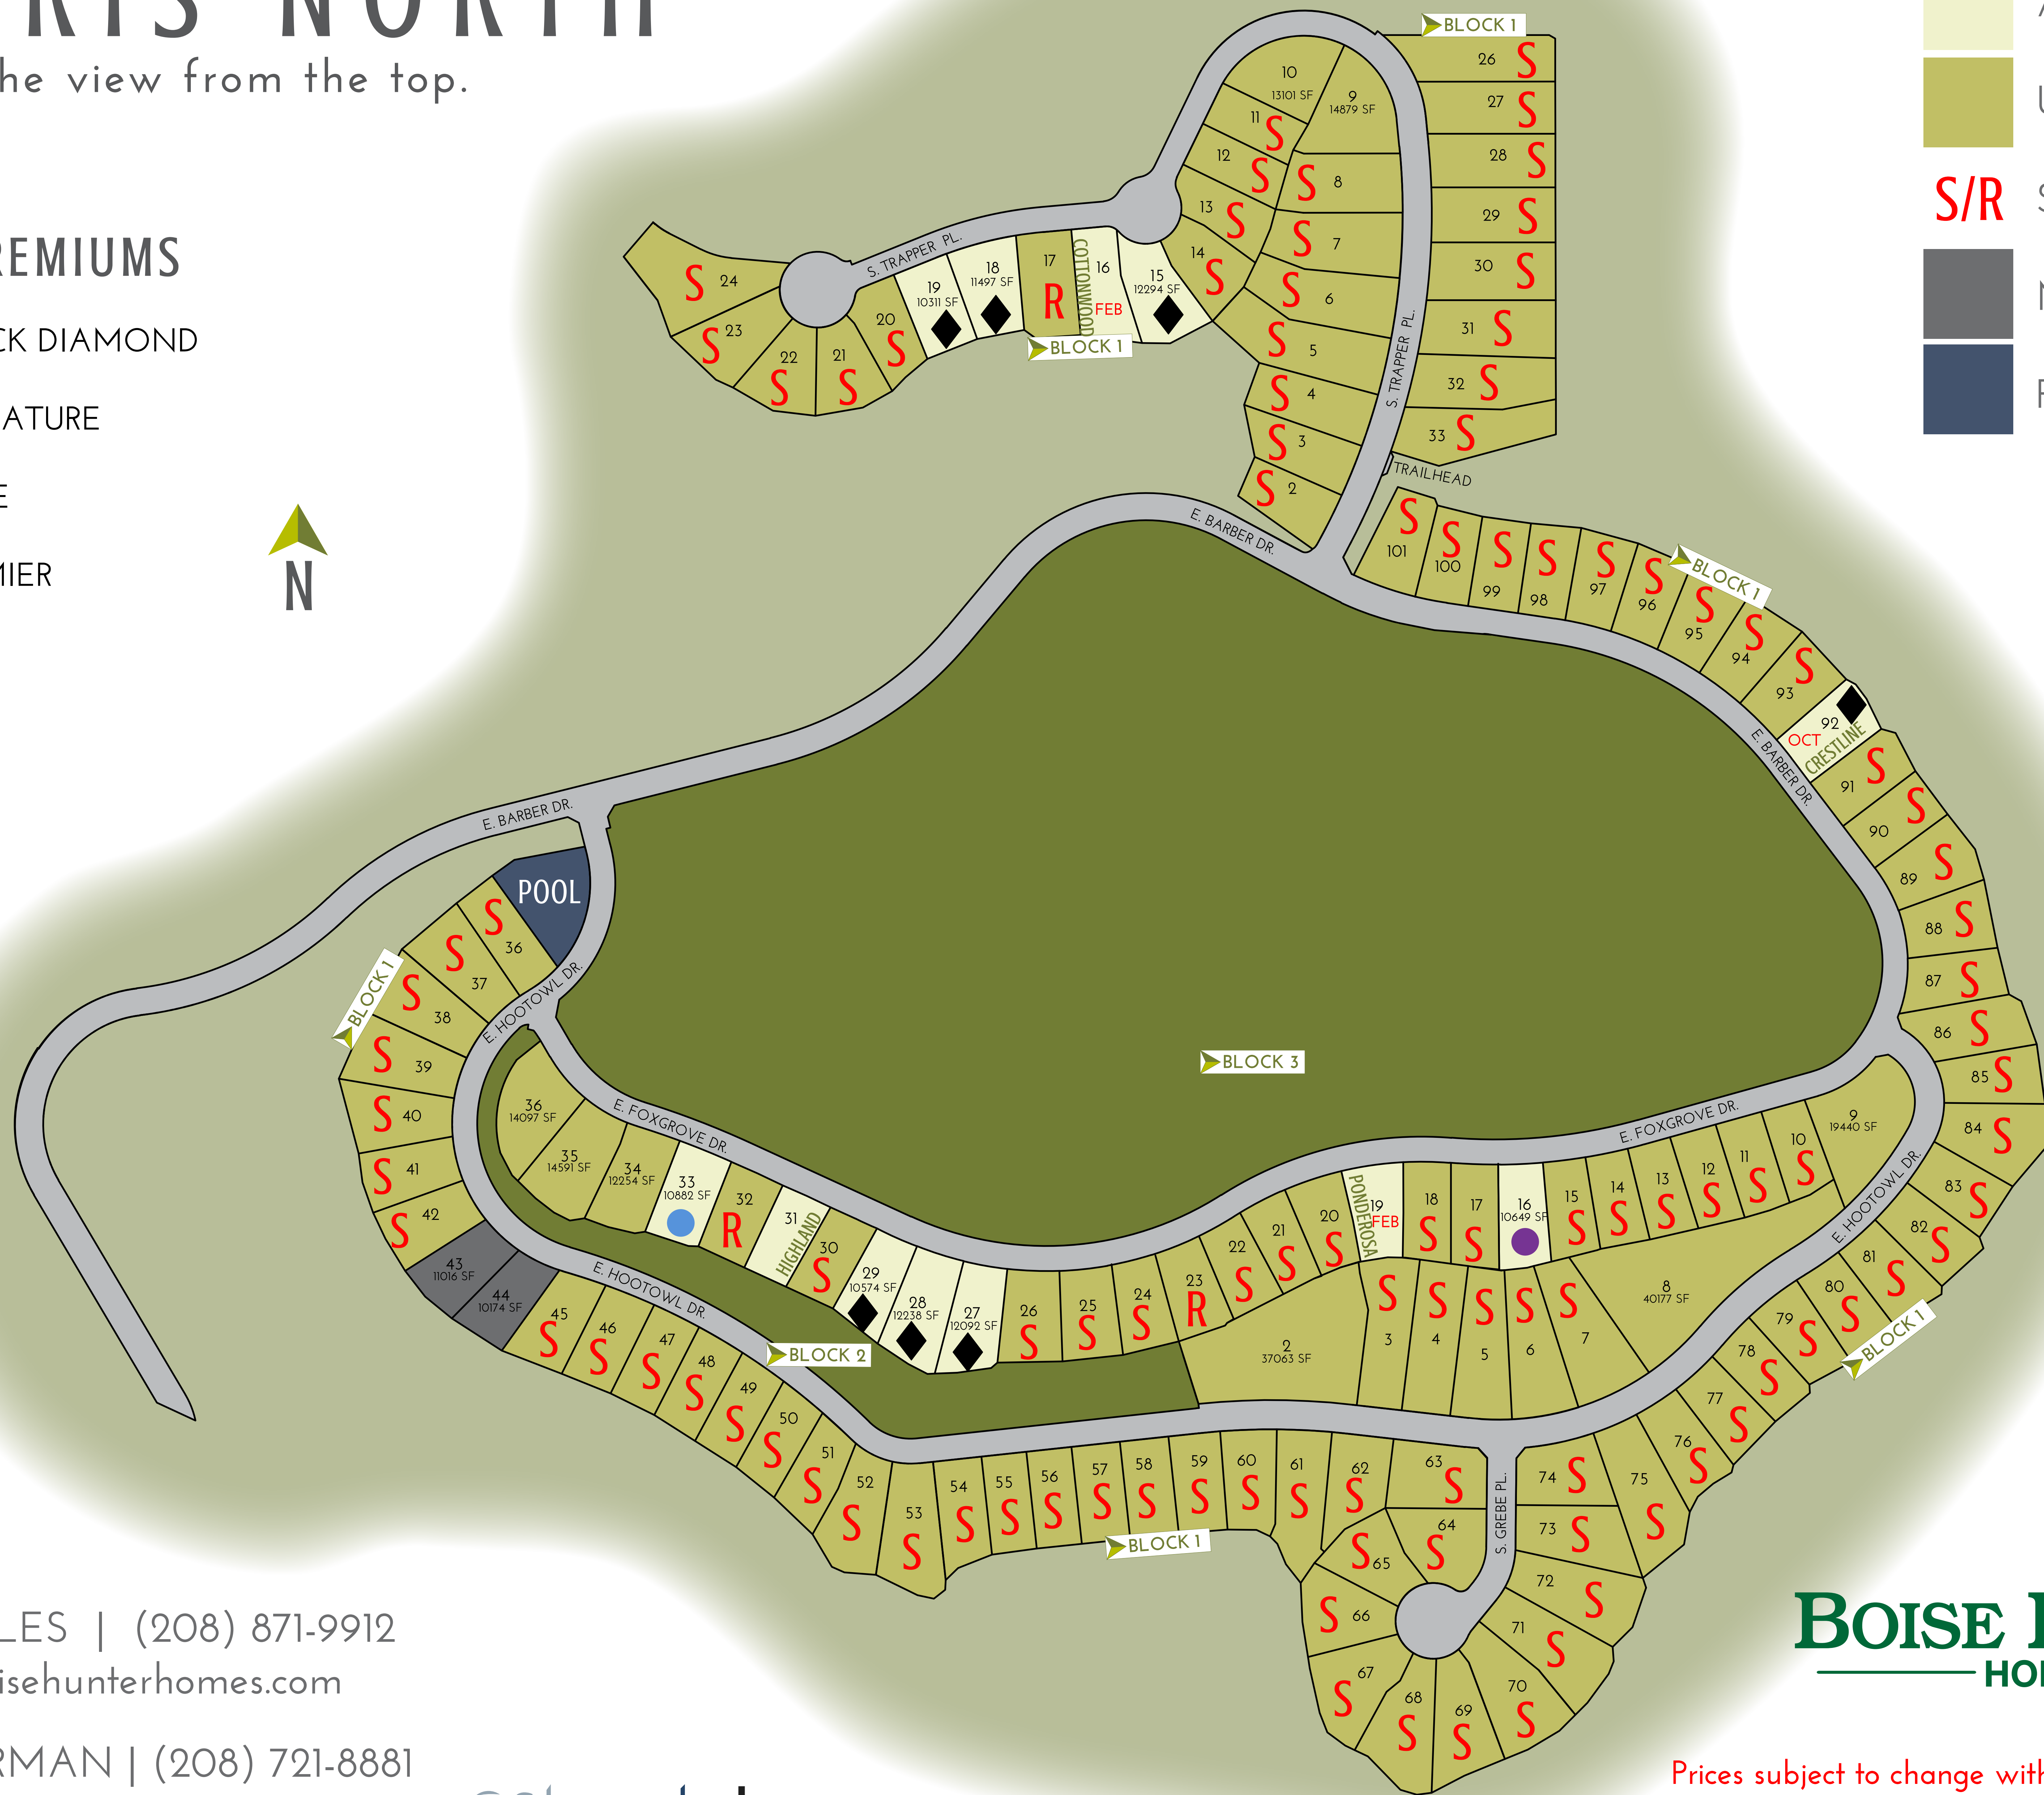

HARRIS NORTH

The view from the top.

LOT PREMIUMS

- ◆ BLACK DIAMOND
- SIGNATURE
- ELITE
- PREMIER

- AVAILABLE
- UNAVAILABLE
- S/R SOLD/RESERVED
- MODELS
- POOL

JACE SKYLES | (208) 871-9912
jskyles@boisehunterhomes.com