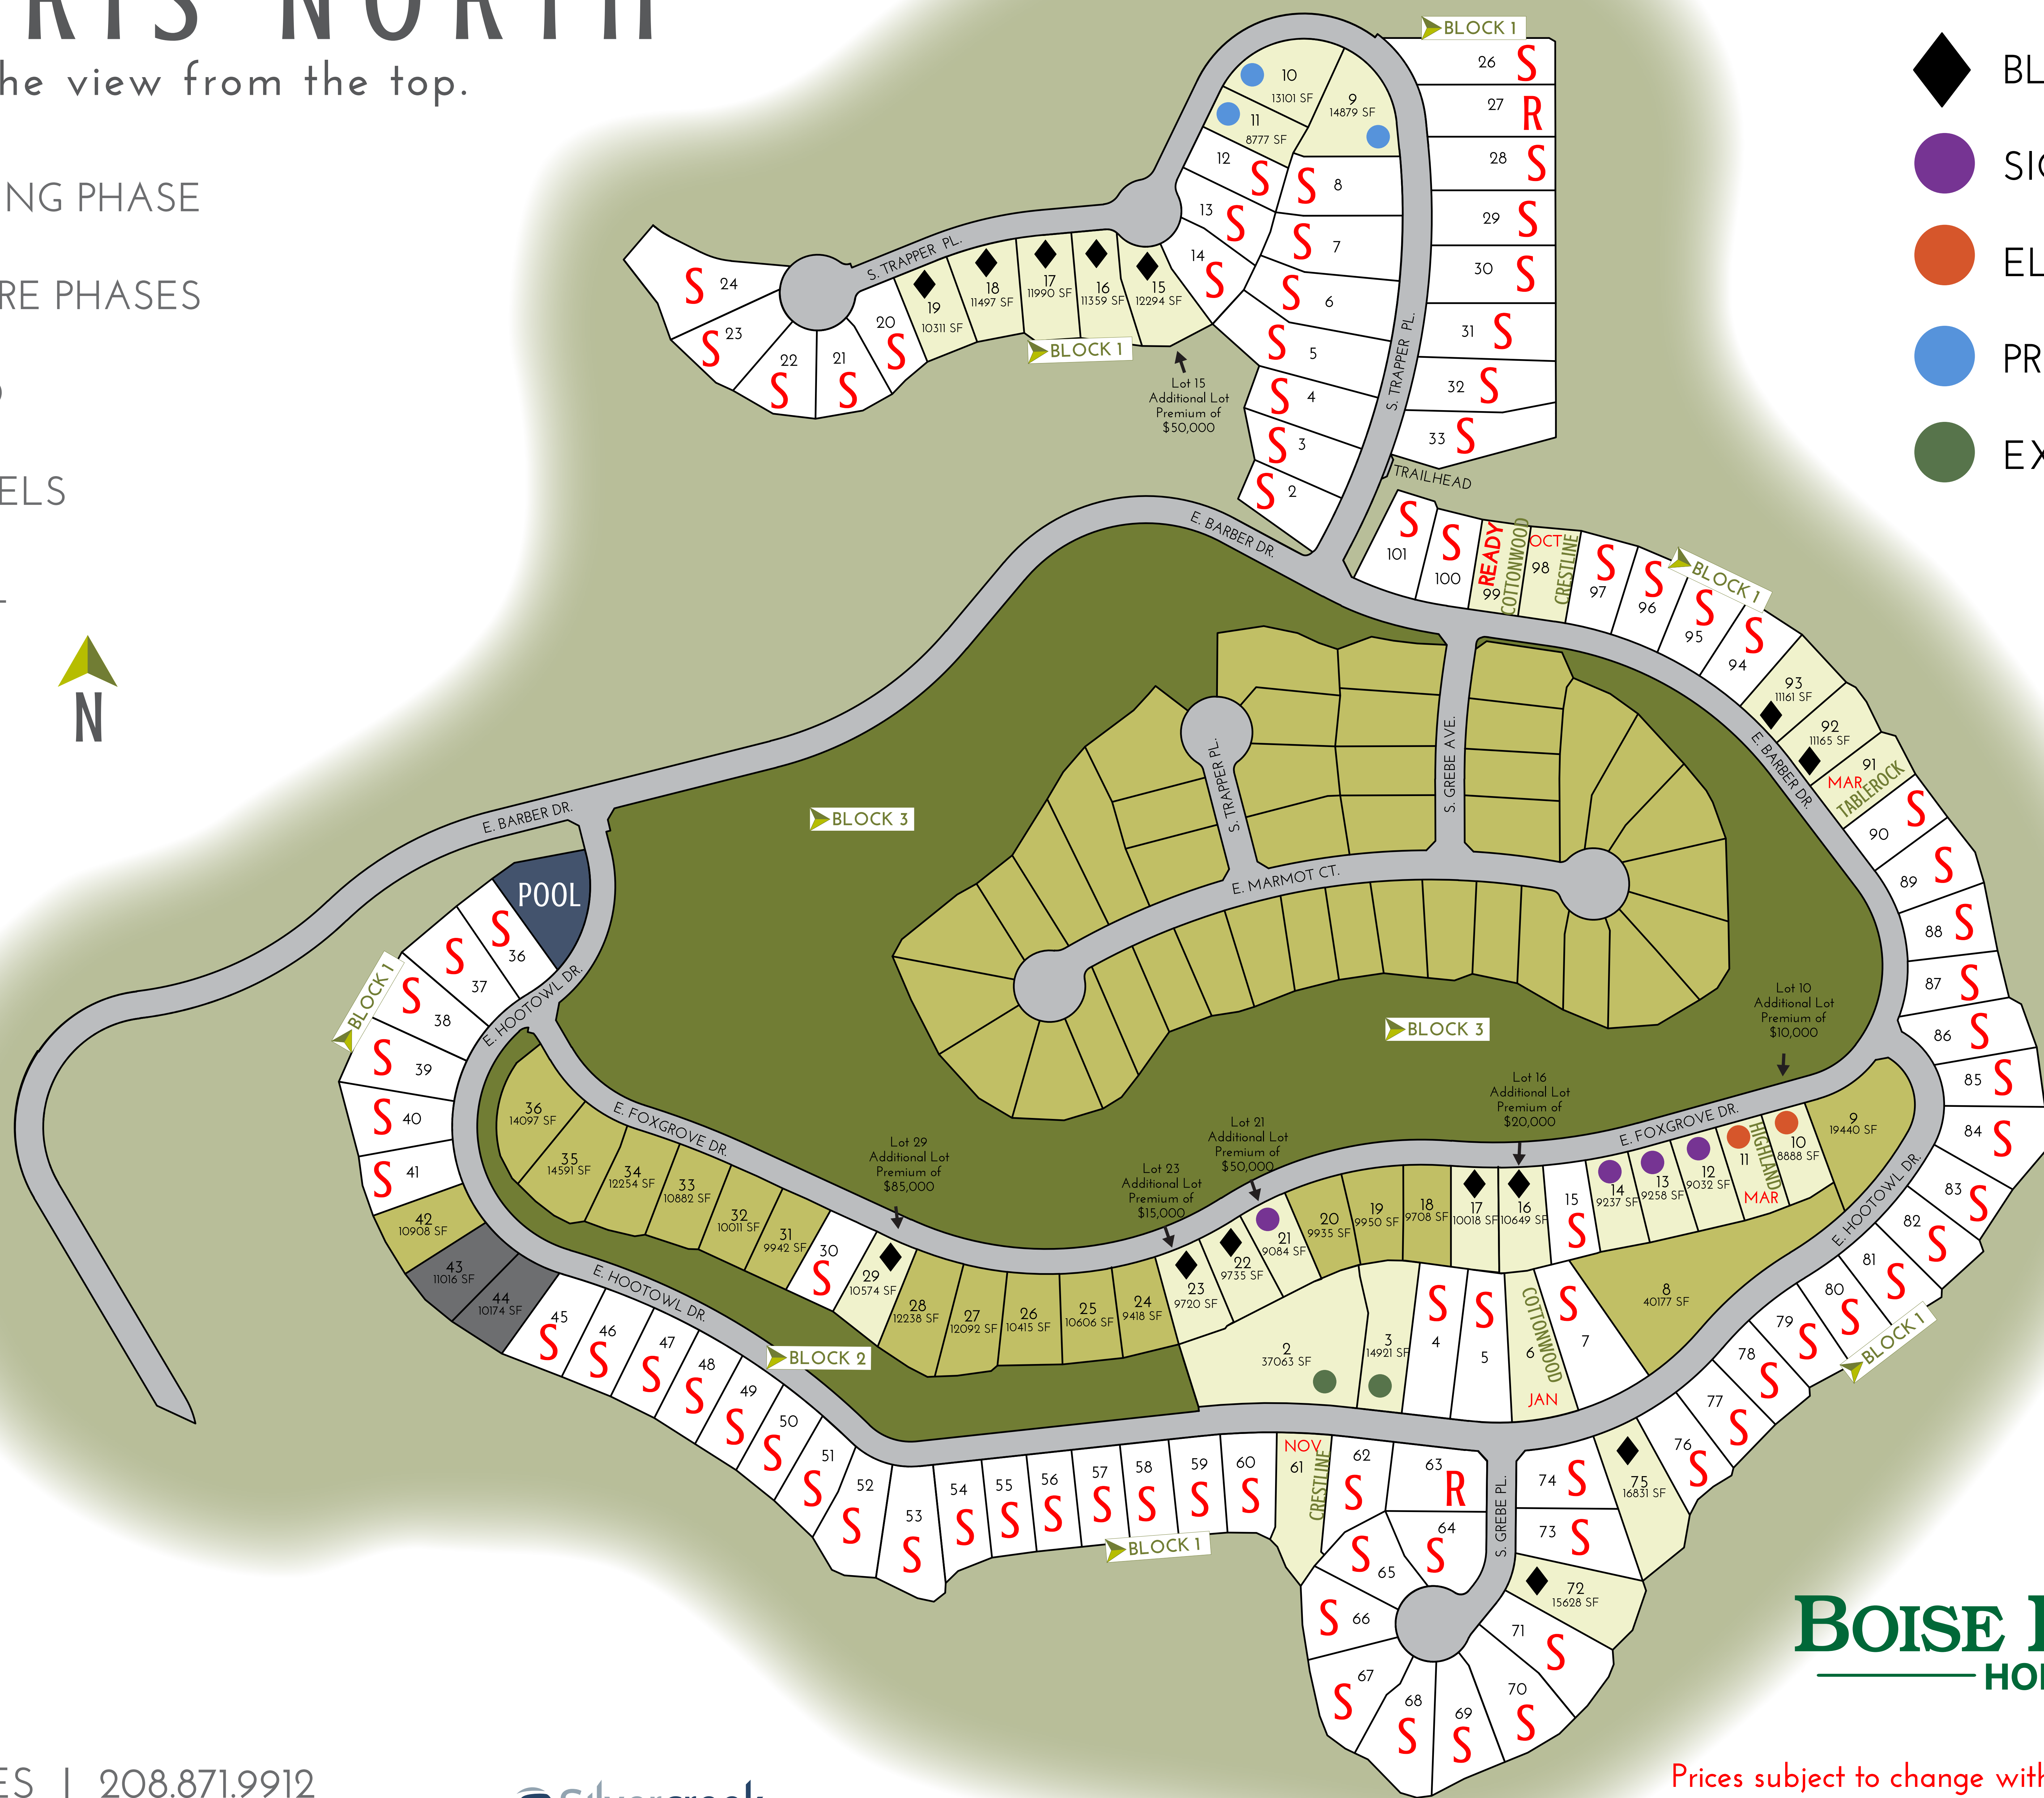

HARRIS NORTH

The view from the top.

- SELLING PHASE
- FUTURE PHASES
- SOLD
- MODELS
- POOL

LOT PREMIUMS

- BLACK DIAMOND
- SIGNATURE
- ELITE
- PREMIER
- EXECUTIVE

BOISE HUNTER
HOMES