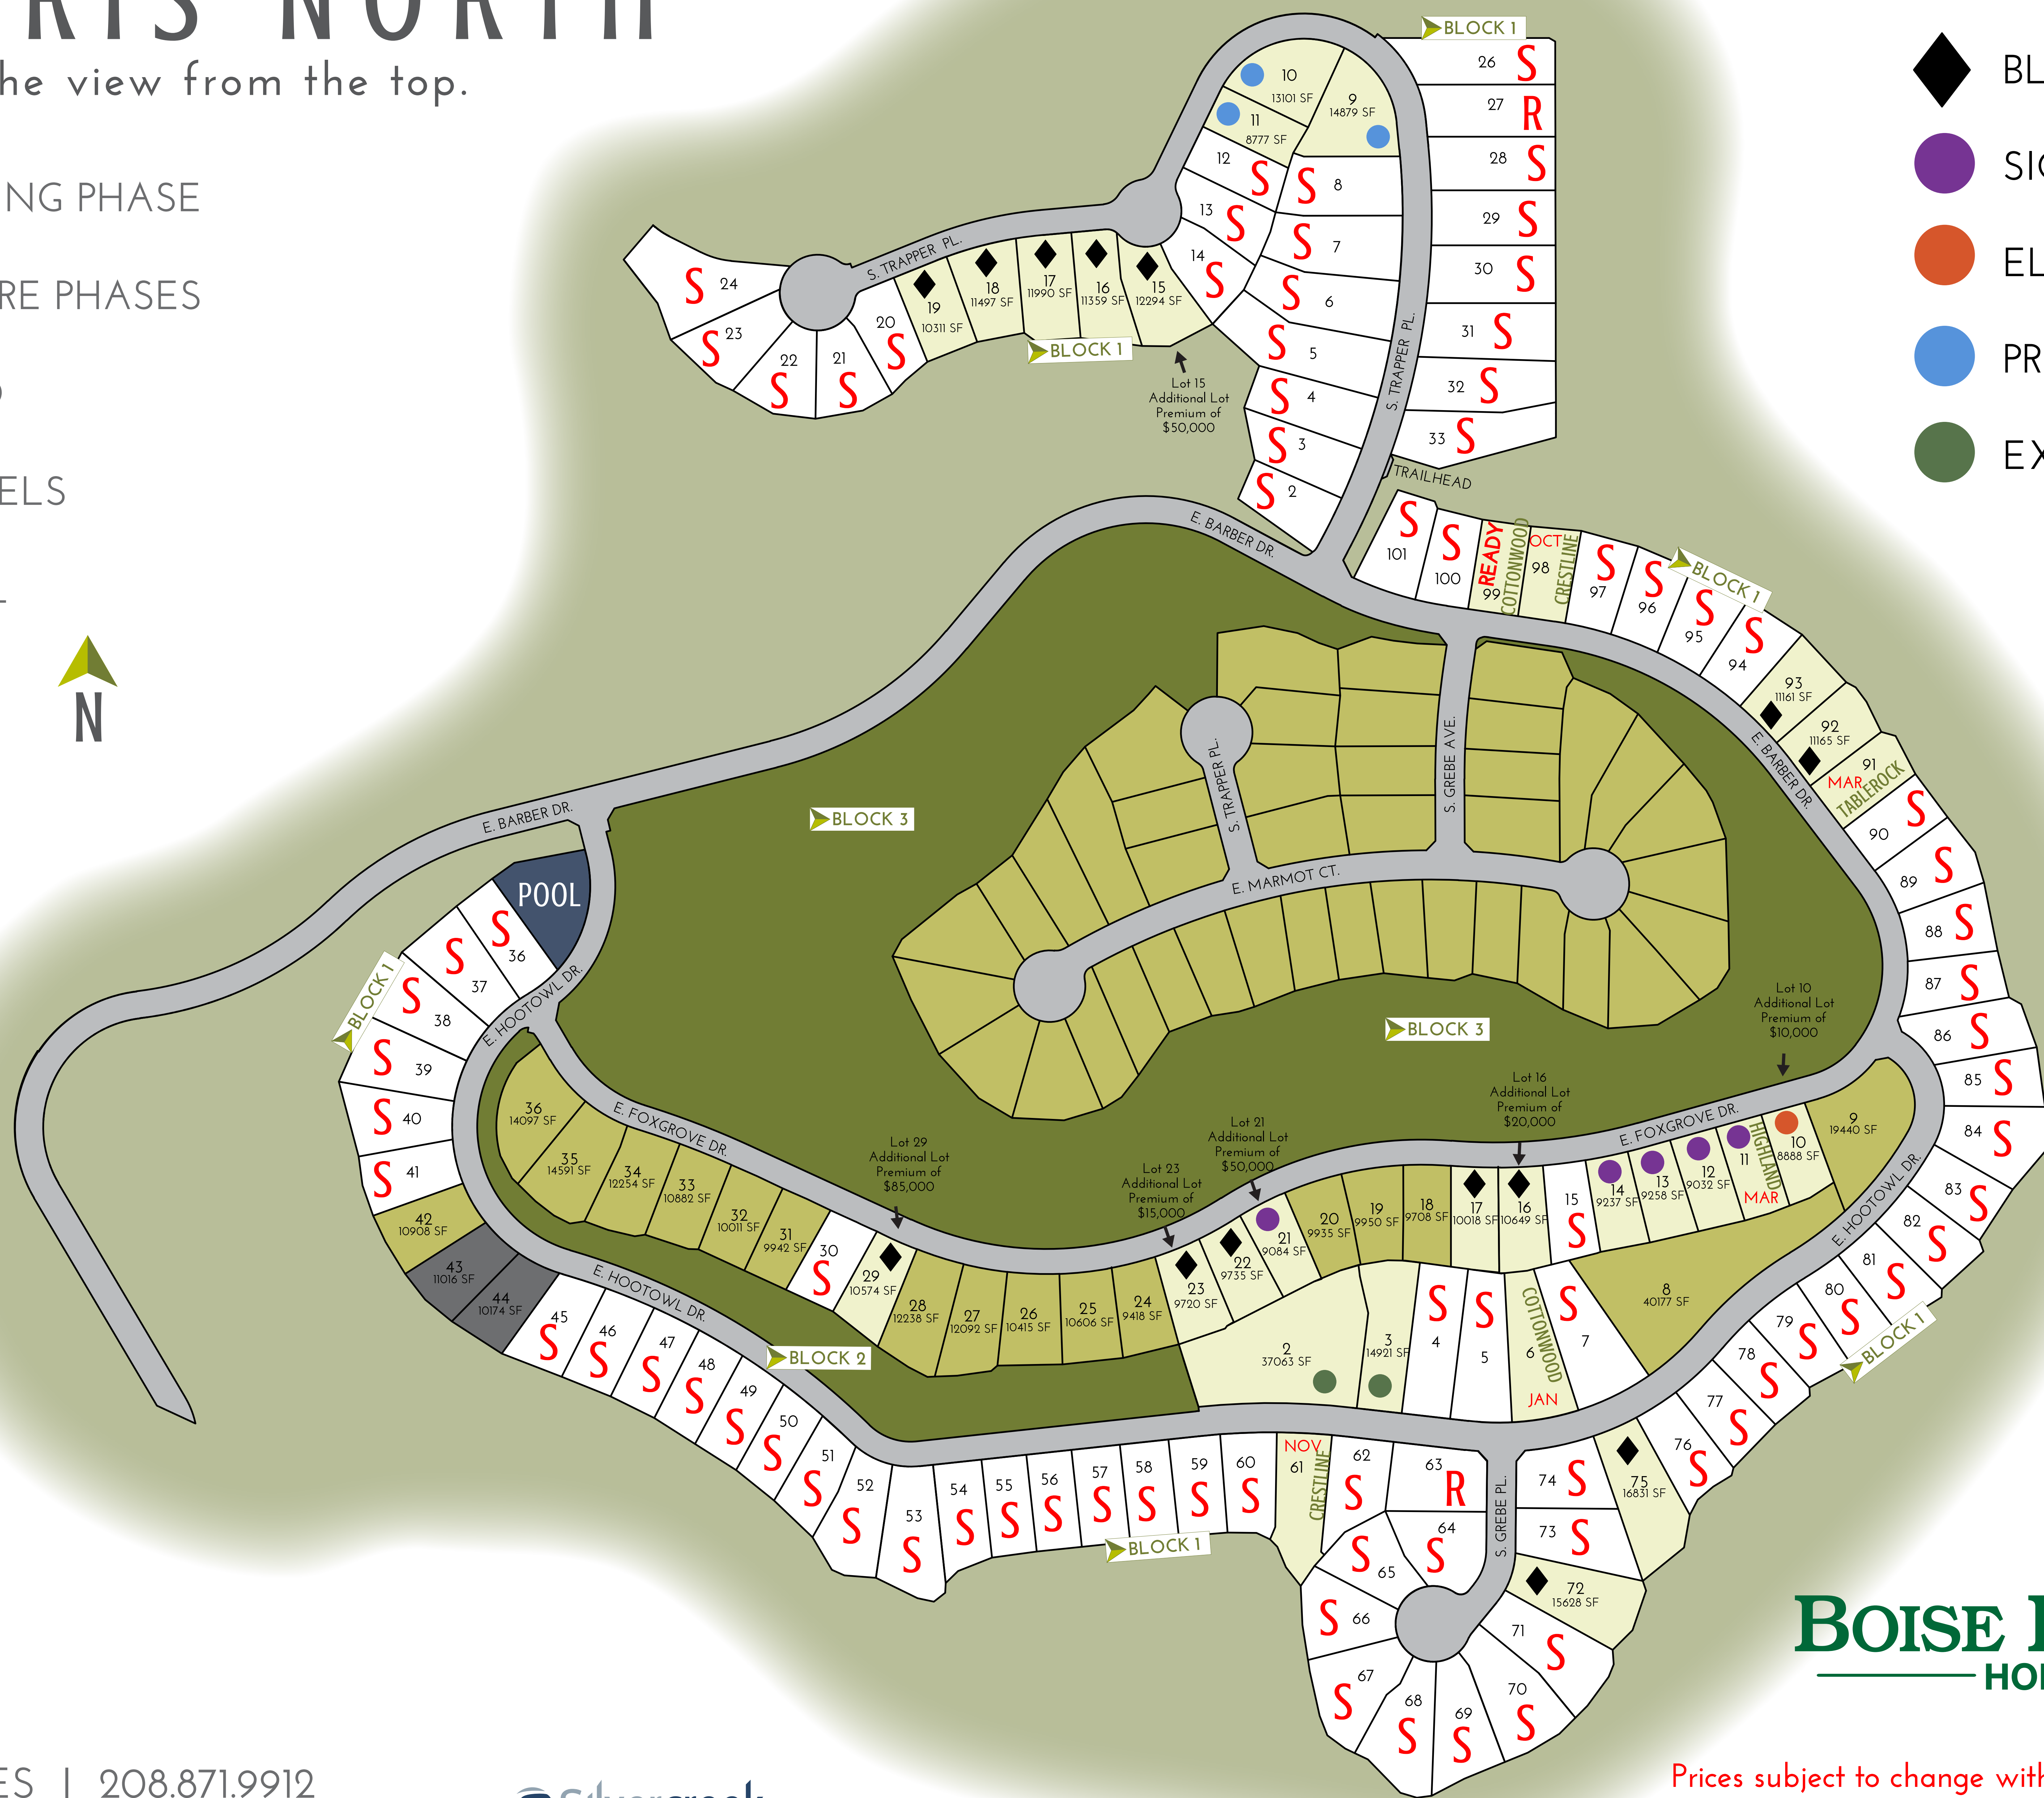

# HARRIS NORTH

The view from the top.

- SELLING PHASE
- FUTURE PHASES
- SOLD
- MODELS
- POOL

## LOT PREMIUMS

- BLACK DIAMOND
- SIGNATURE
- ELITE
- PREMIER
- EXECUTIVE

**BOISE HUNTER**  
HOMES

JACE SKYLES | 208.871.9912  
jskyles@boisehunterhomes.com

**Silvercreek**  
REALTY GROUP

Prices subject to change without notice. Red month on lot is the estimated finish month. Updated 8-12-19