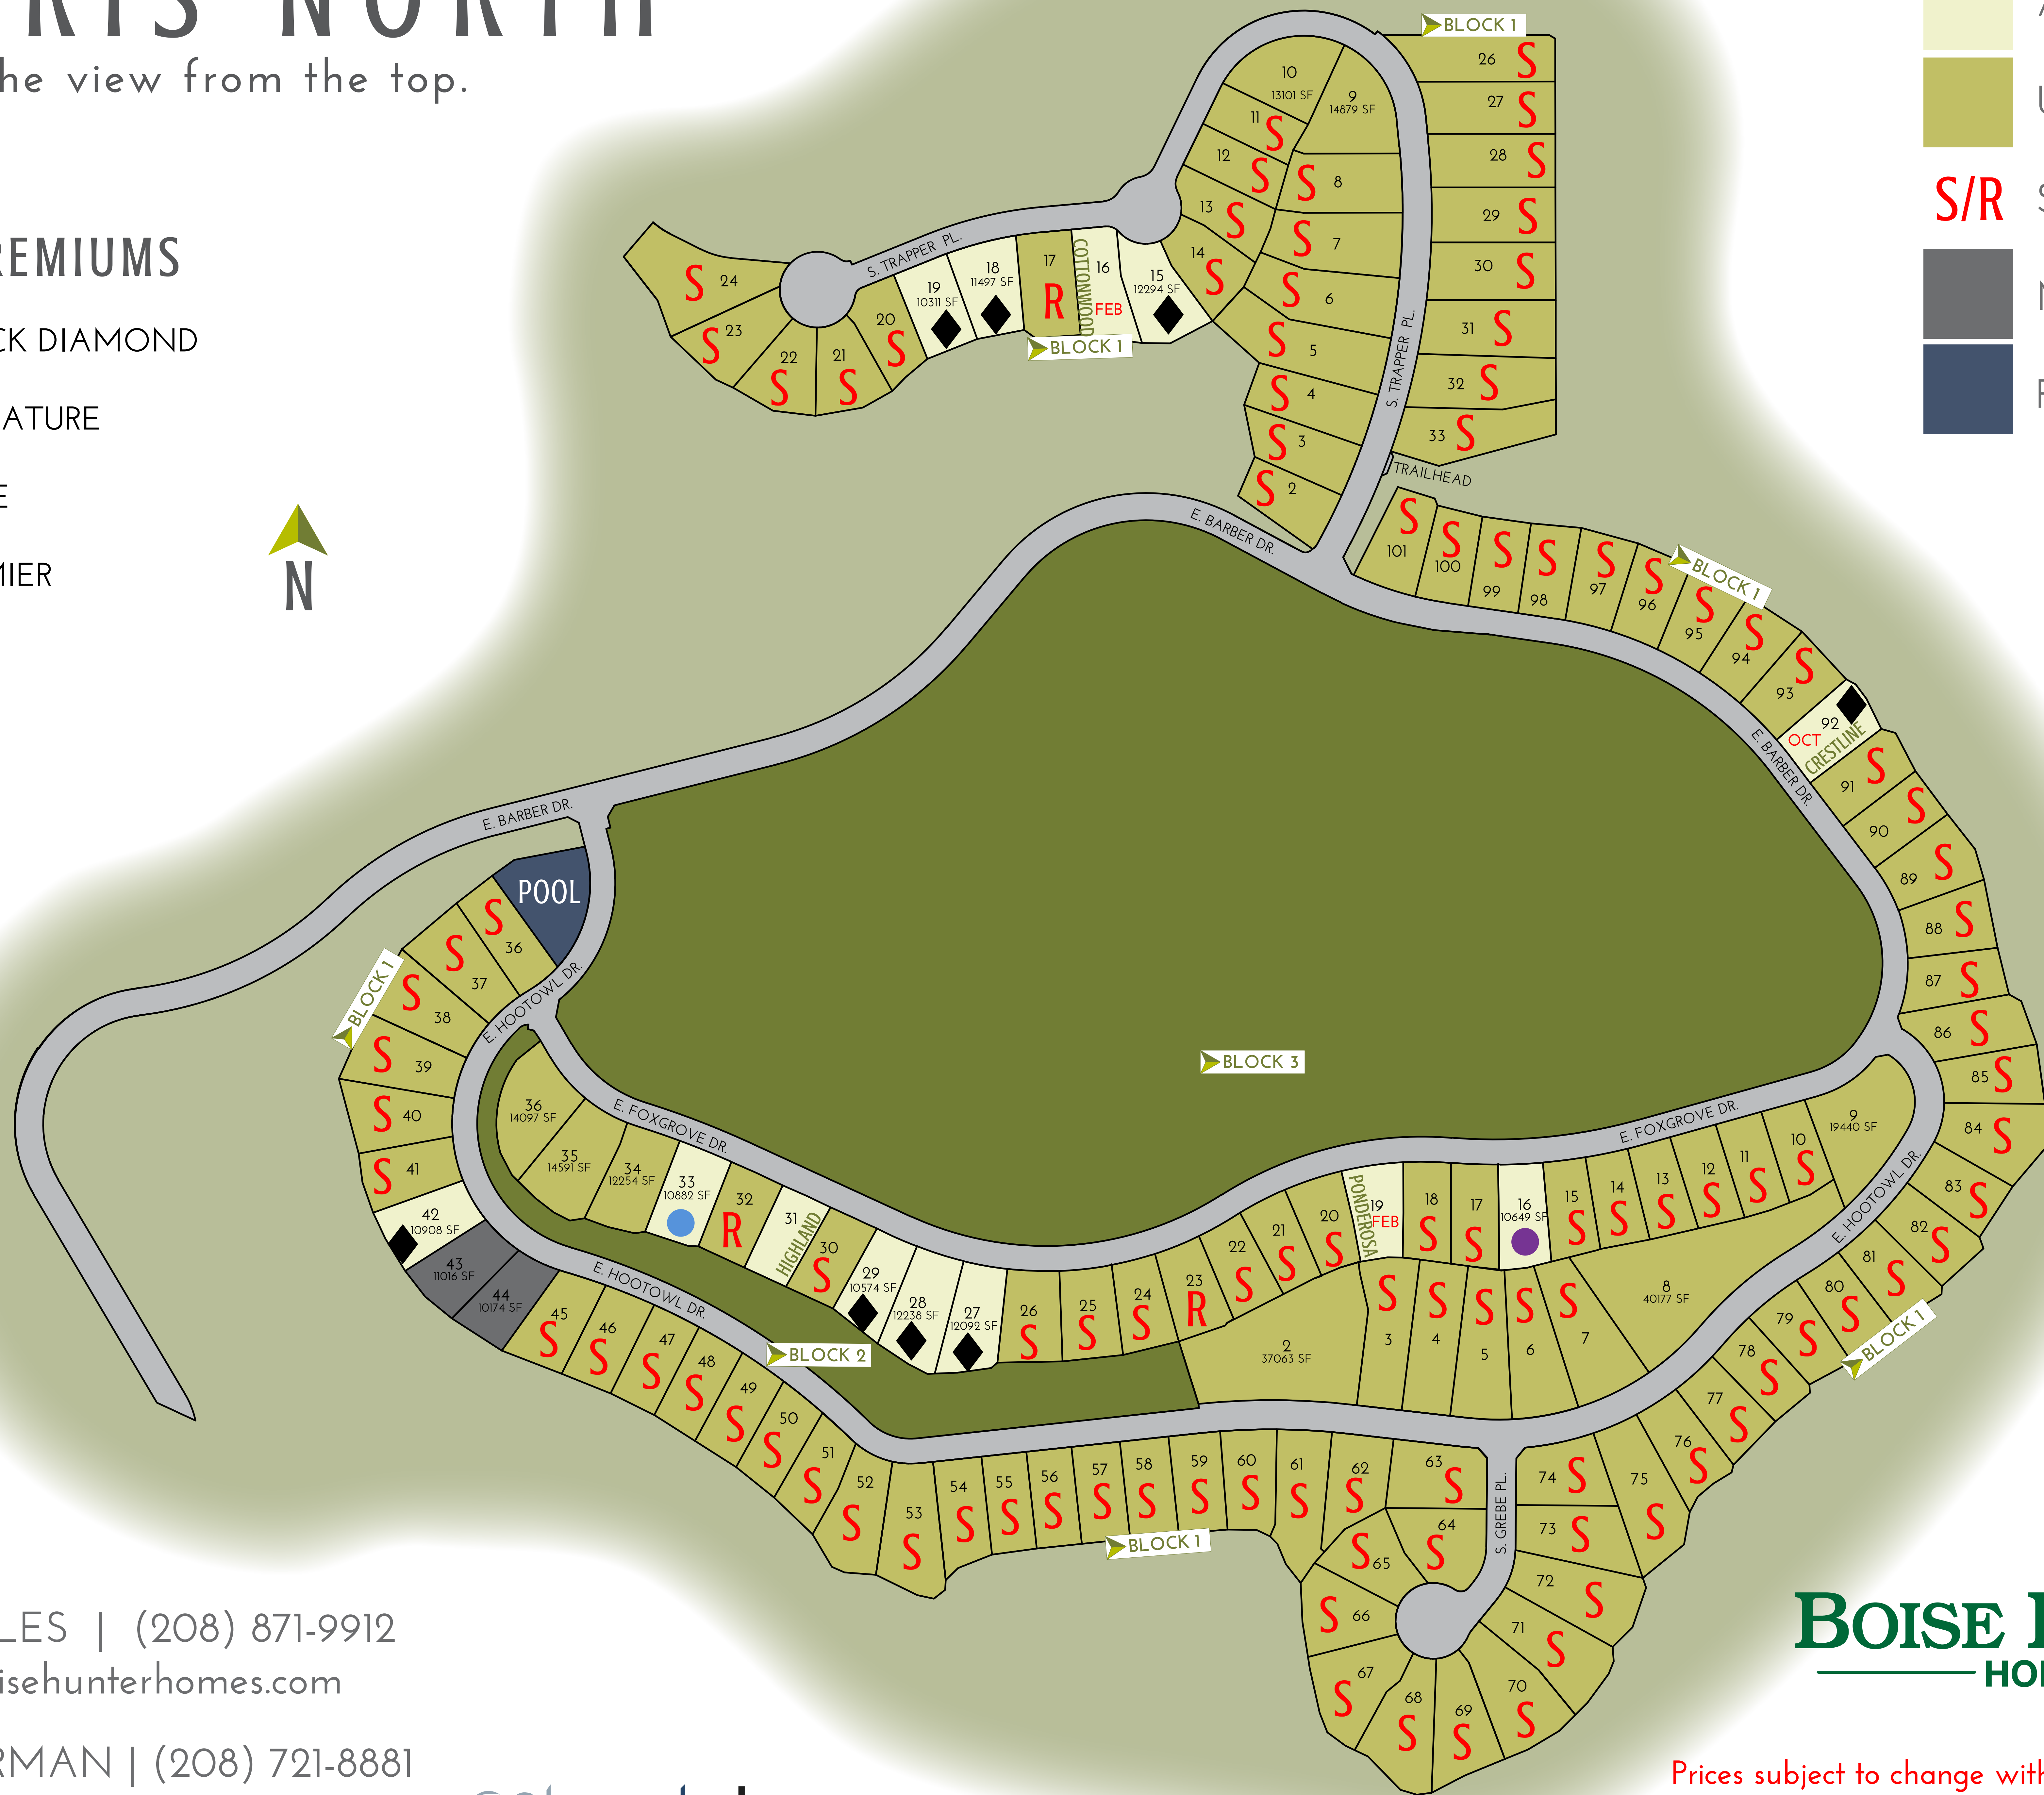

HARRIS NORTH

The view from the top.

LOT PREMIUMS

- ◆ BLACK DIAMOND
- SIGNATURE
- ELITE
- PREMIER

- AVAILABLE
- UNAVAILABLE
- S/R SOLD/RESERVED
- MODELS
- POOL

JACE SKYLES | (208) 871-9912
jskyles@boisehunterhomes.com