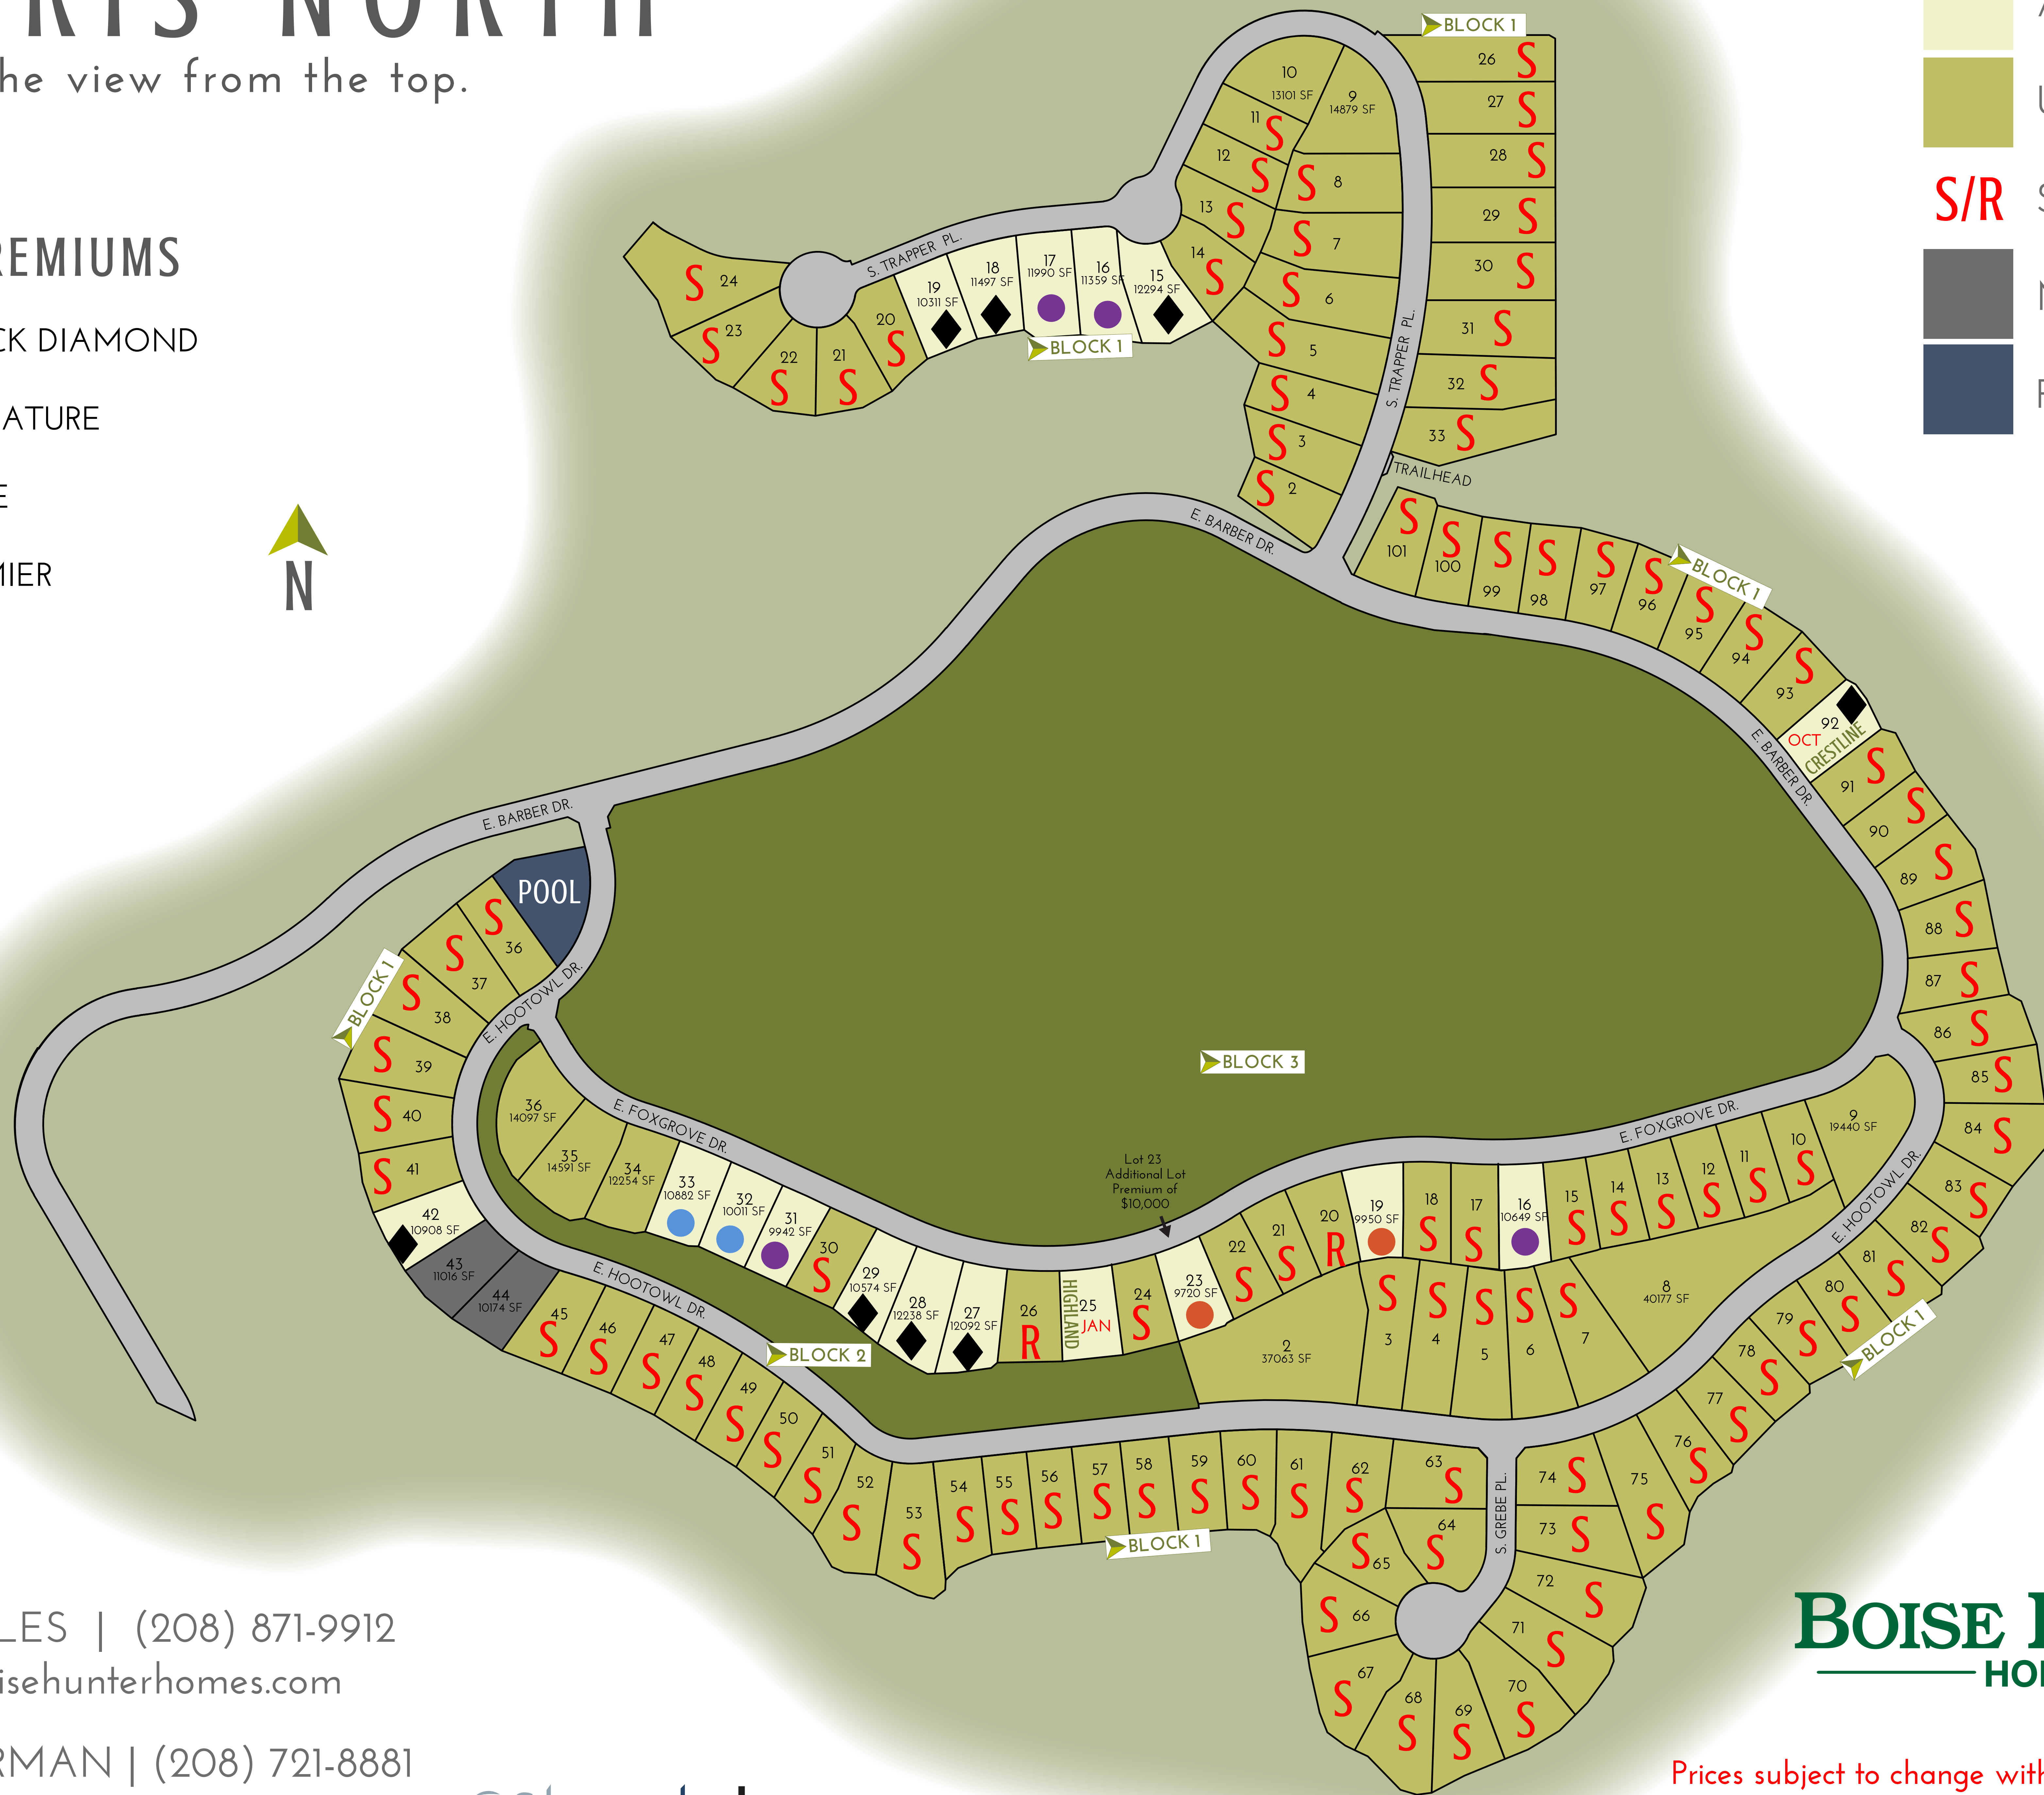

HARRIS NORTH

The view from the top.

LOT PREMIUMS

- ◆ BLACK DIAMOND
- SIGNATURE
- ELITE
- PREMIER

- AVAILABLE
- UNAVAILABLE
- S/R SOLD/RESERVED
- MODELS
- POOL

JACE SKYLES | (208) 871-9912
jskyles@boisehunterhomes.com