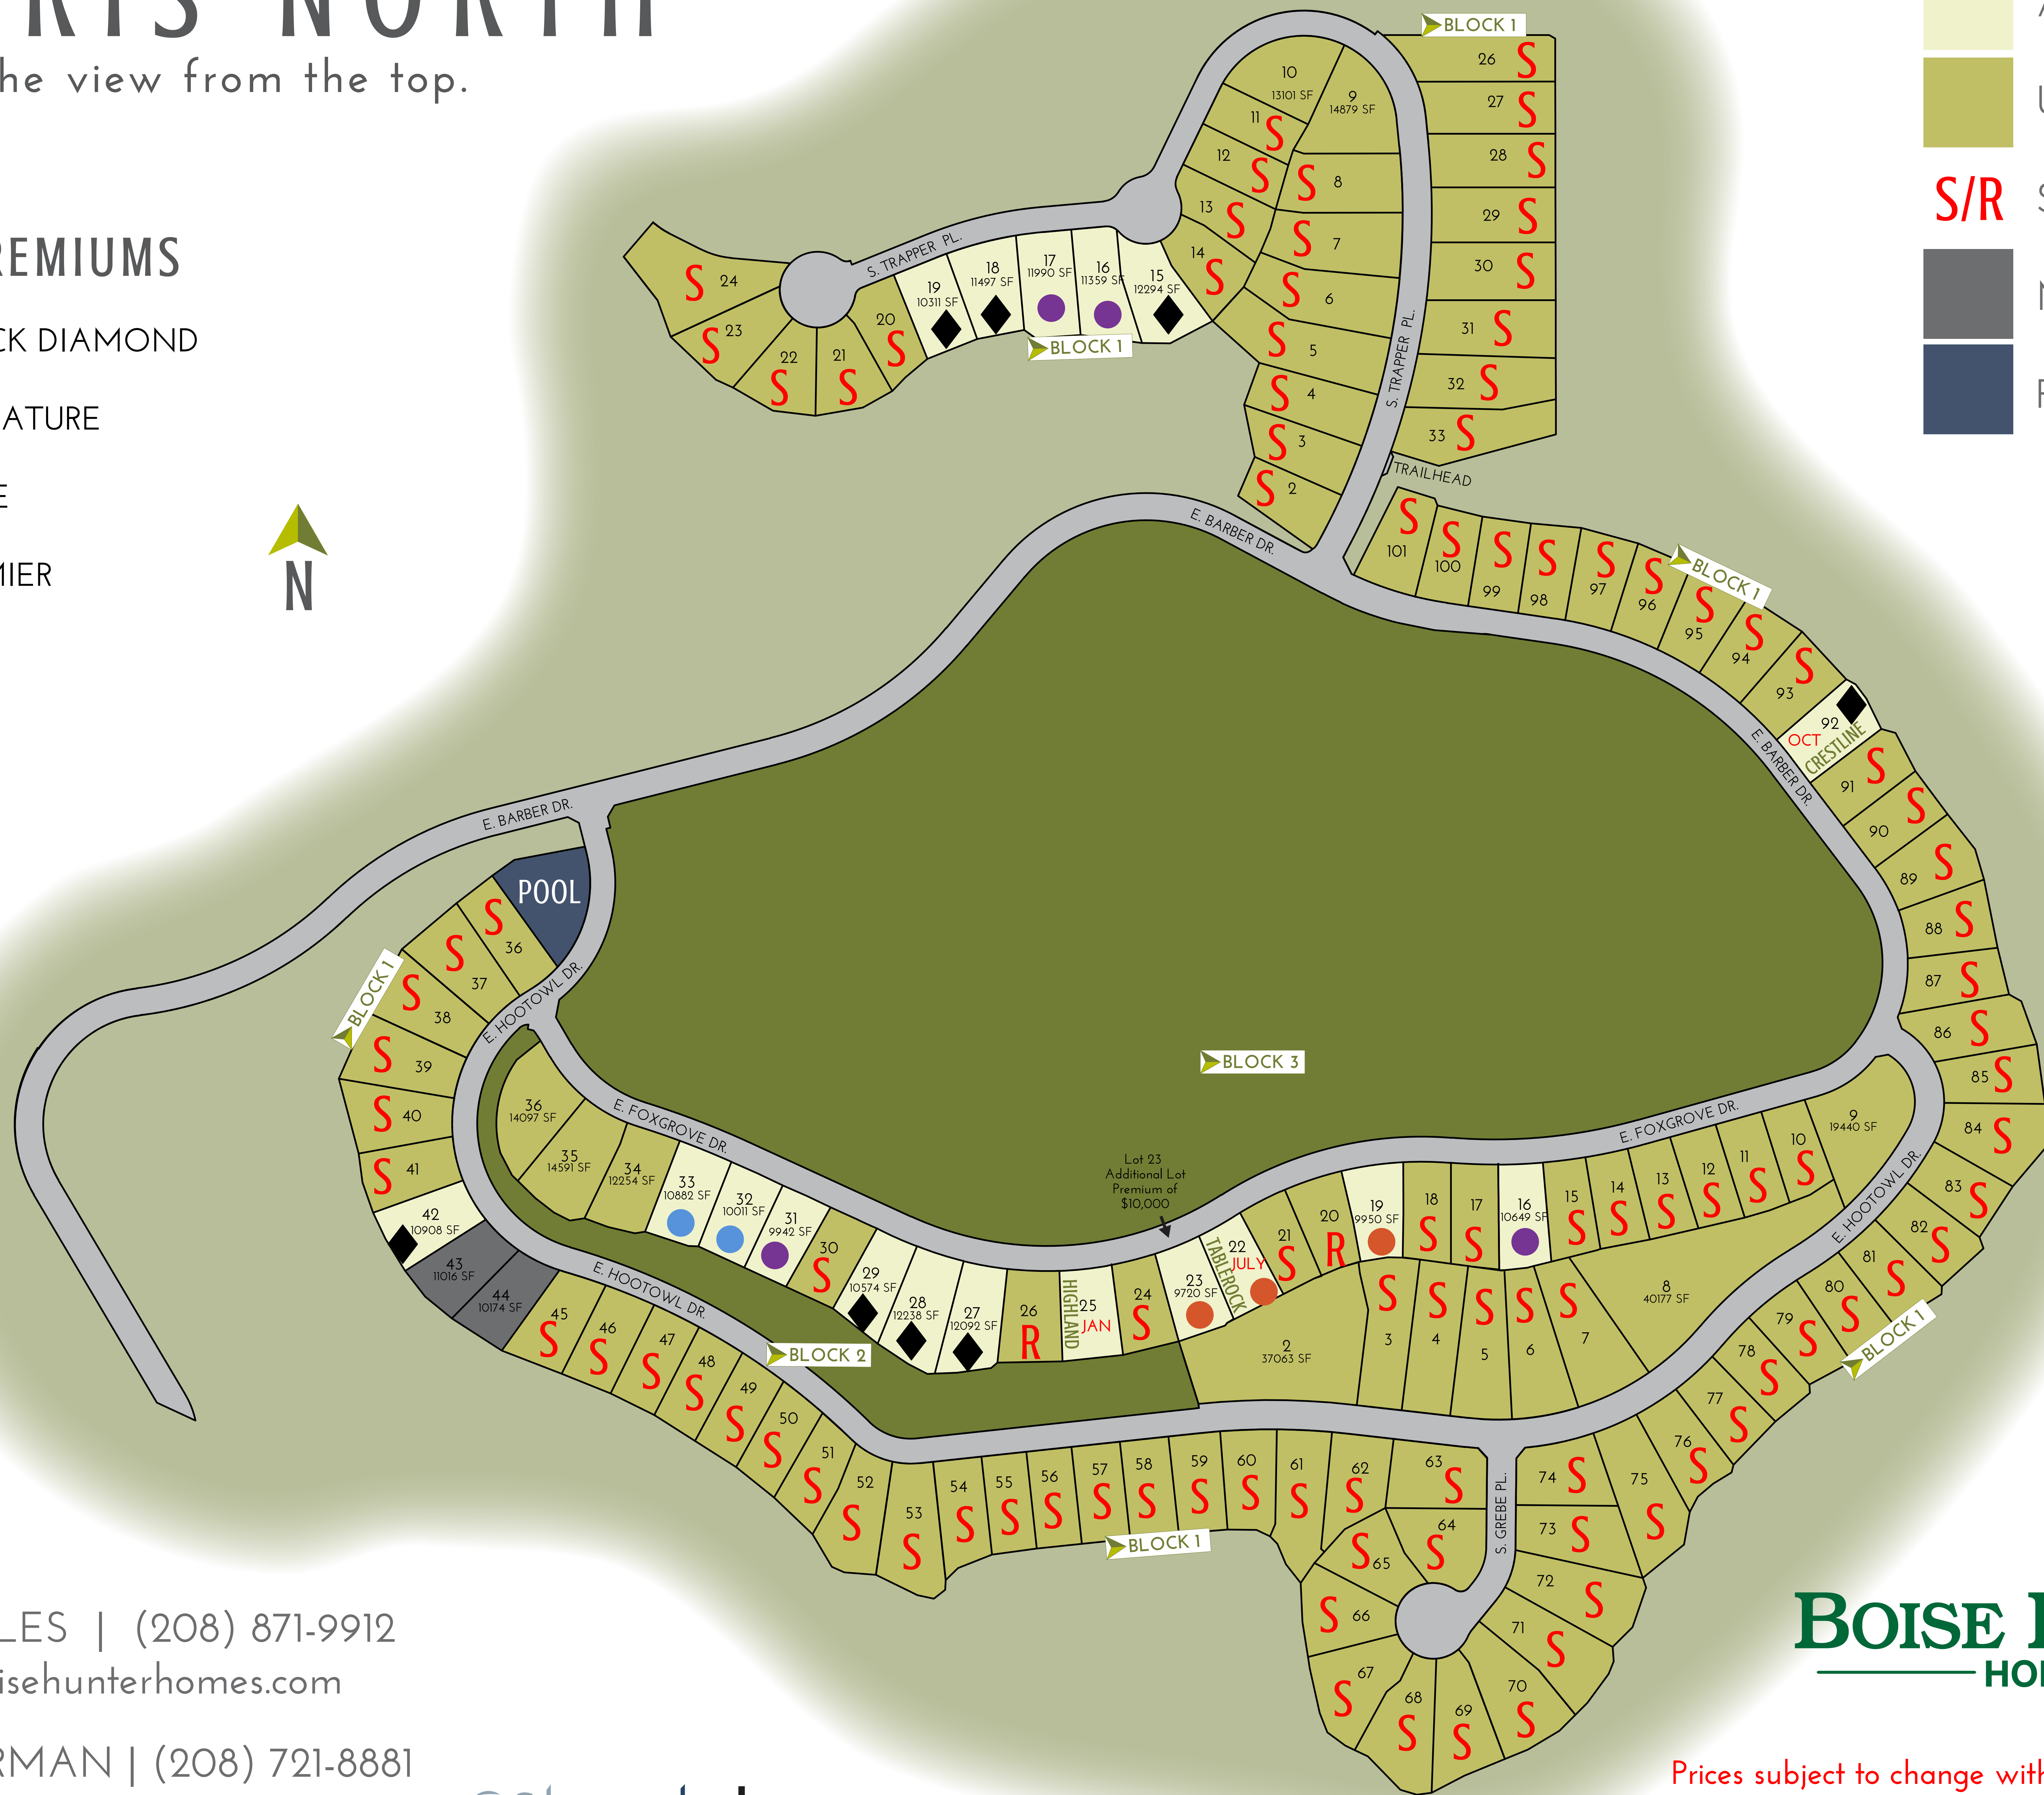

HARRIS NORTH

The view from the top.

LOT PREMIUMS

- ◆ BLACK DIAMOND
- SIGNATURE
- ELITE
- PREMIER

- AVAILABLE
- UNAVAILABLE
- S/R SOLD/RESERVED
- MODELS
- POOL

JACE SKYLES | (208) 871-9912
jskyles@boisehunterhomes.com