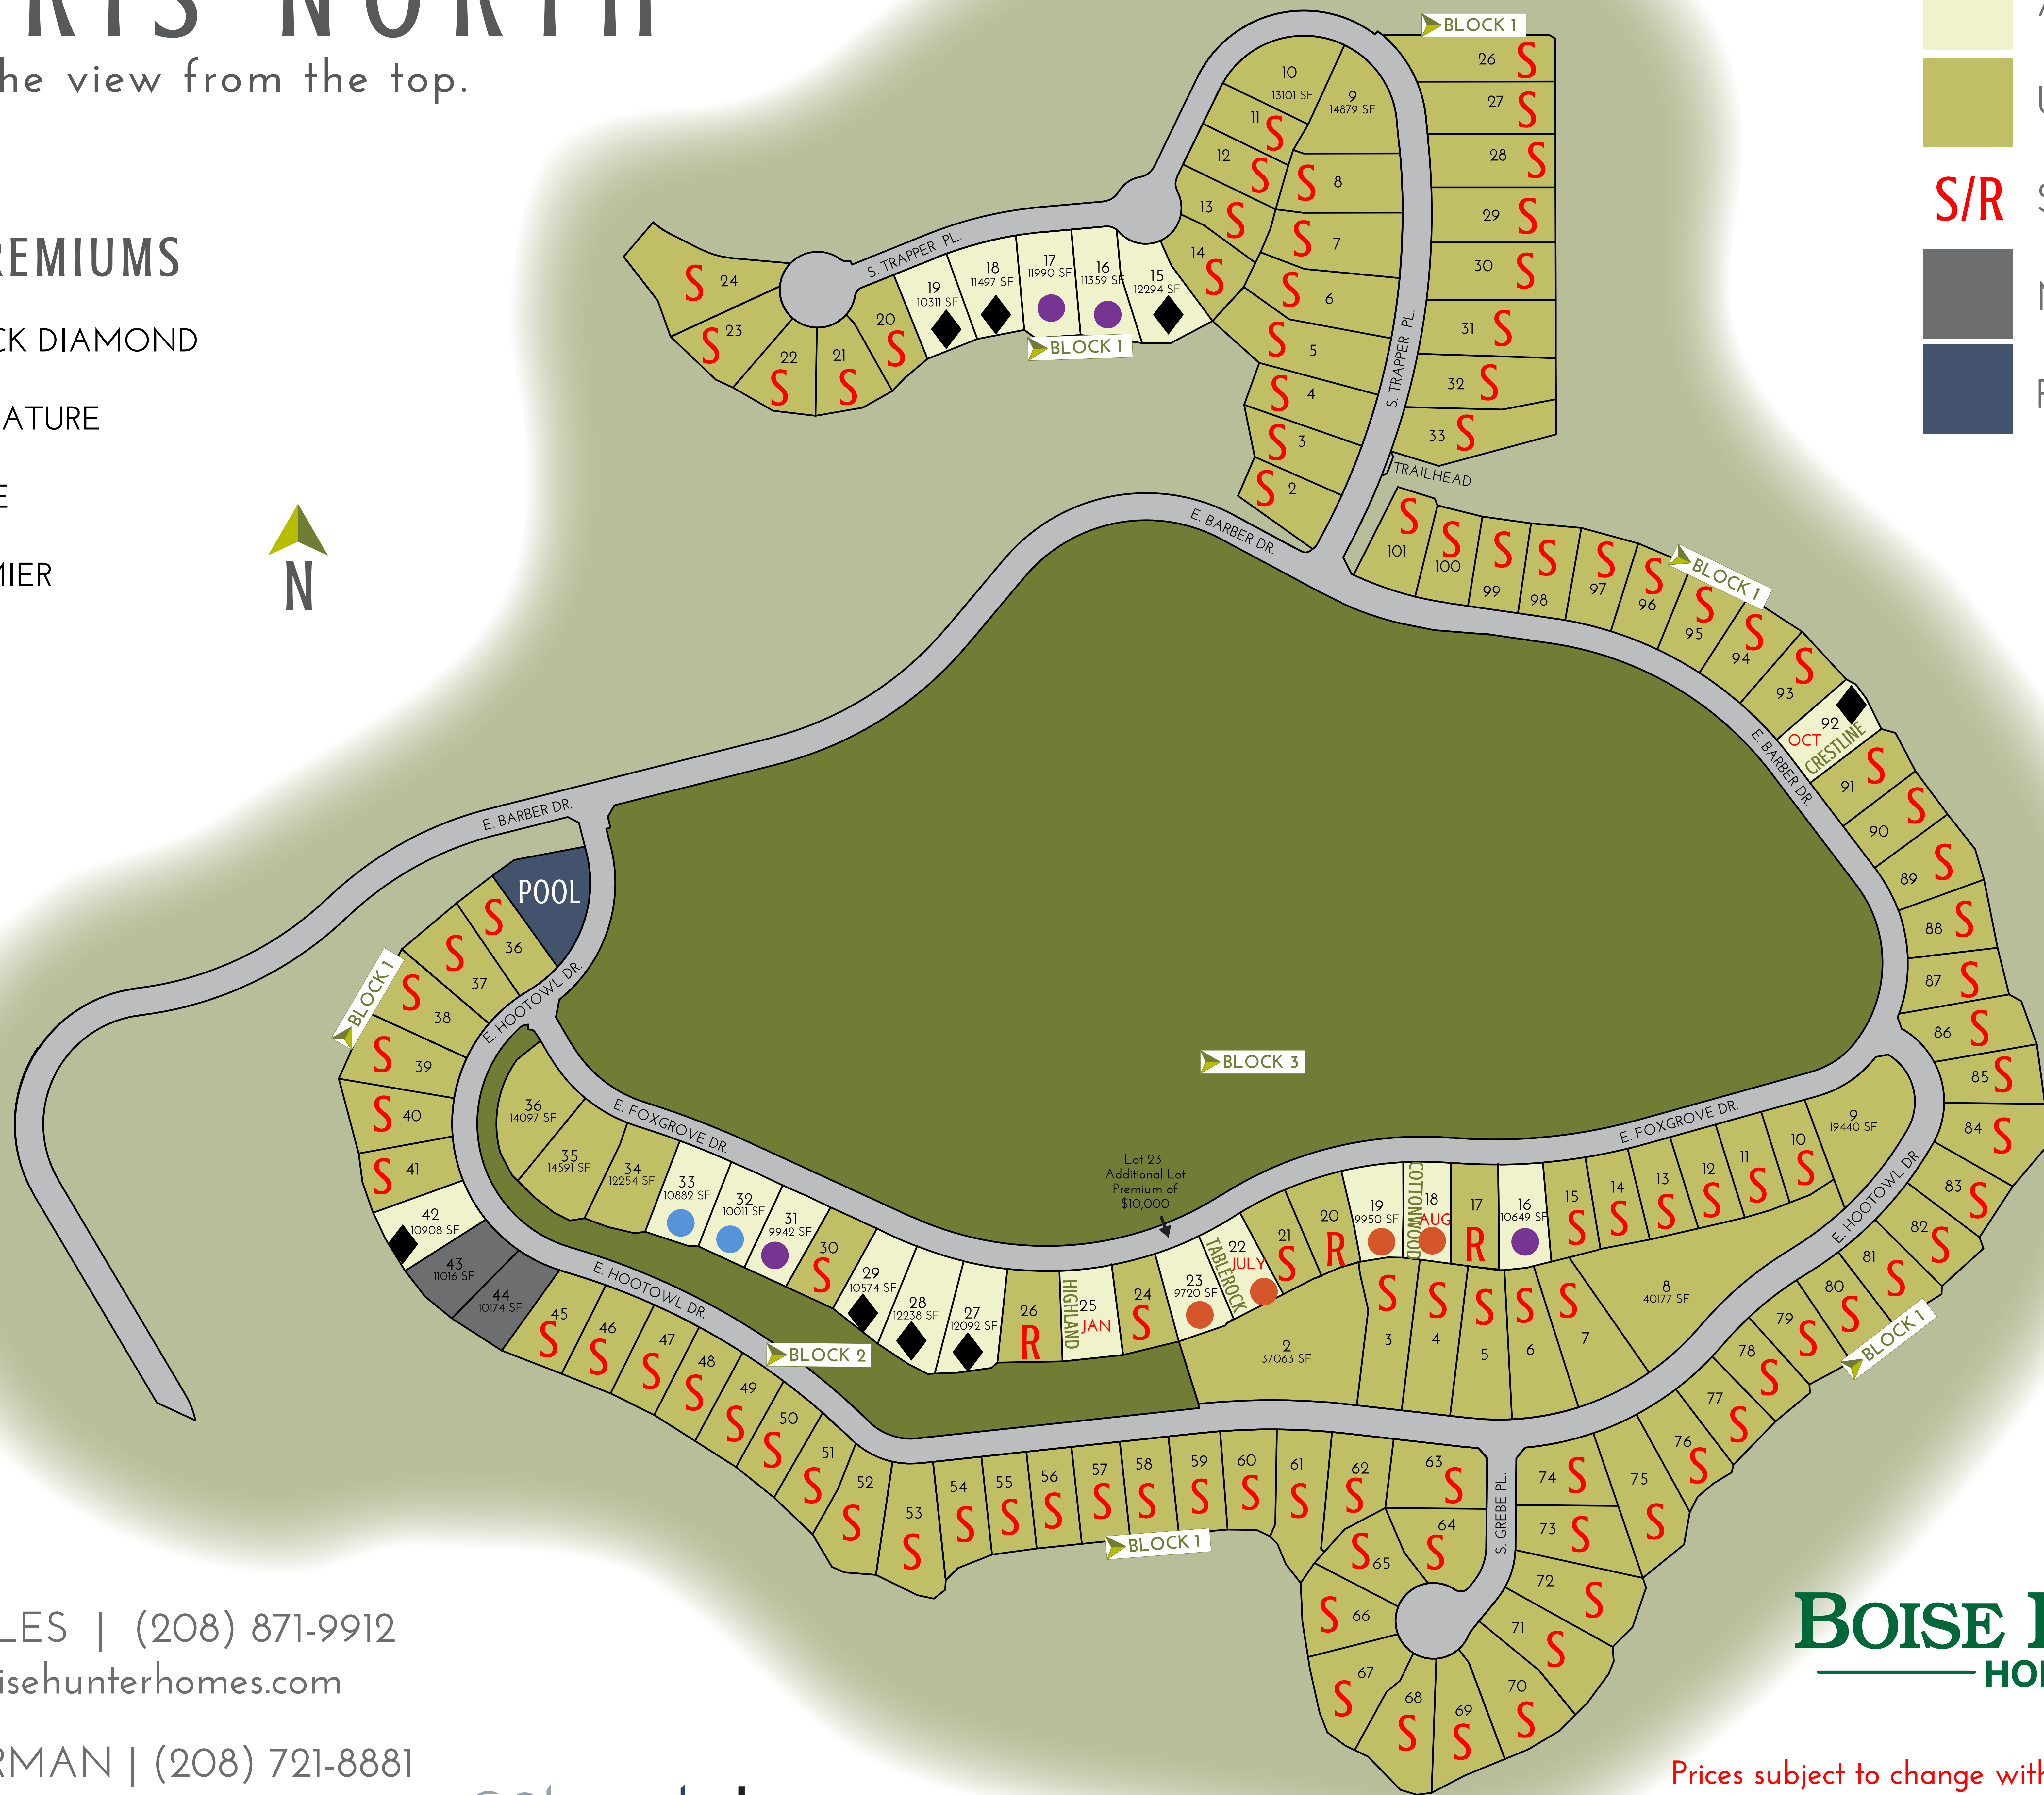

HARRIS NORTH

The view from the top.

LOT PREMIUMS

- ◆ BLACK DIAMOND
- SIGNATURE
- ELITE
- PREMIER

- AVAILABLE
- UNAVAILABLE
- S/R SOLD/RESERVED
- MODELS
- POOL

JACE SKYLES | (208) 871-9912
jskyles@boisehunterhomes.com