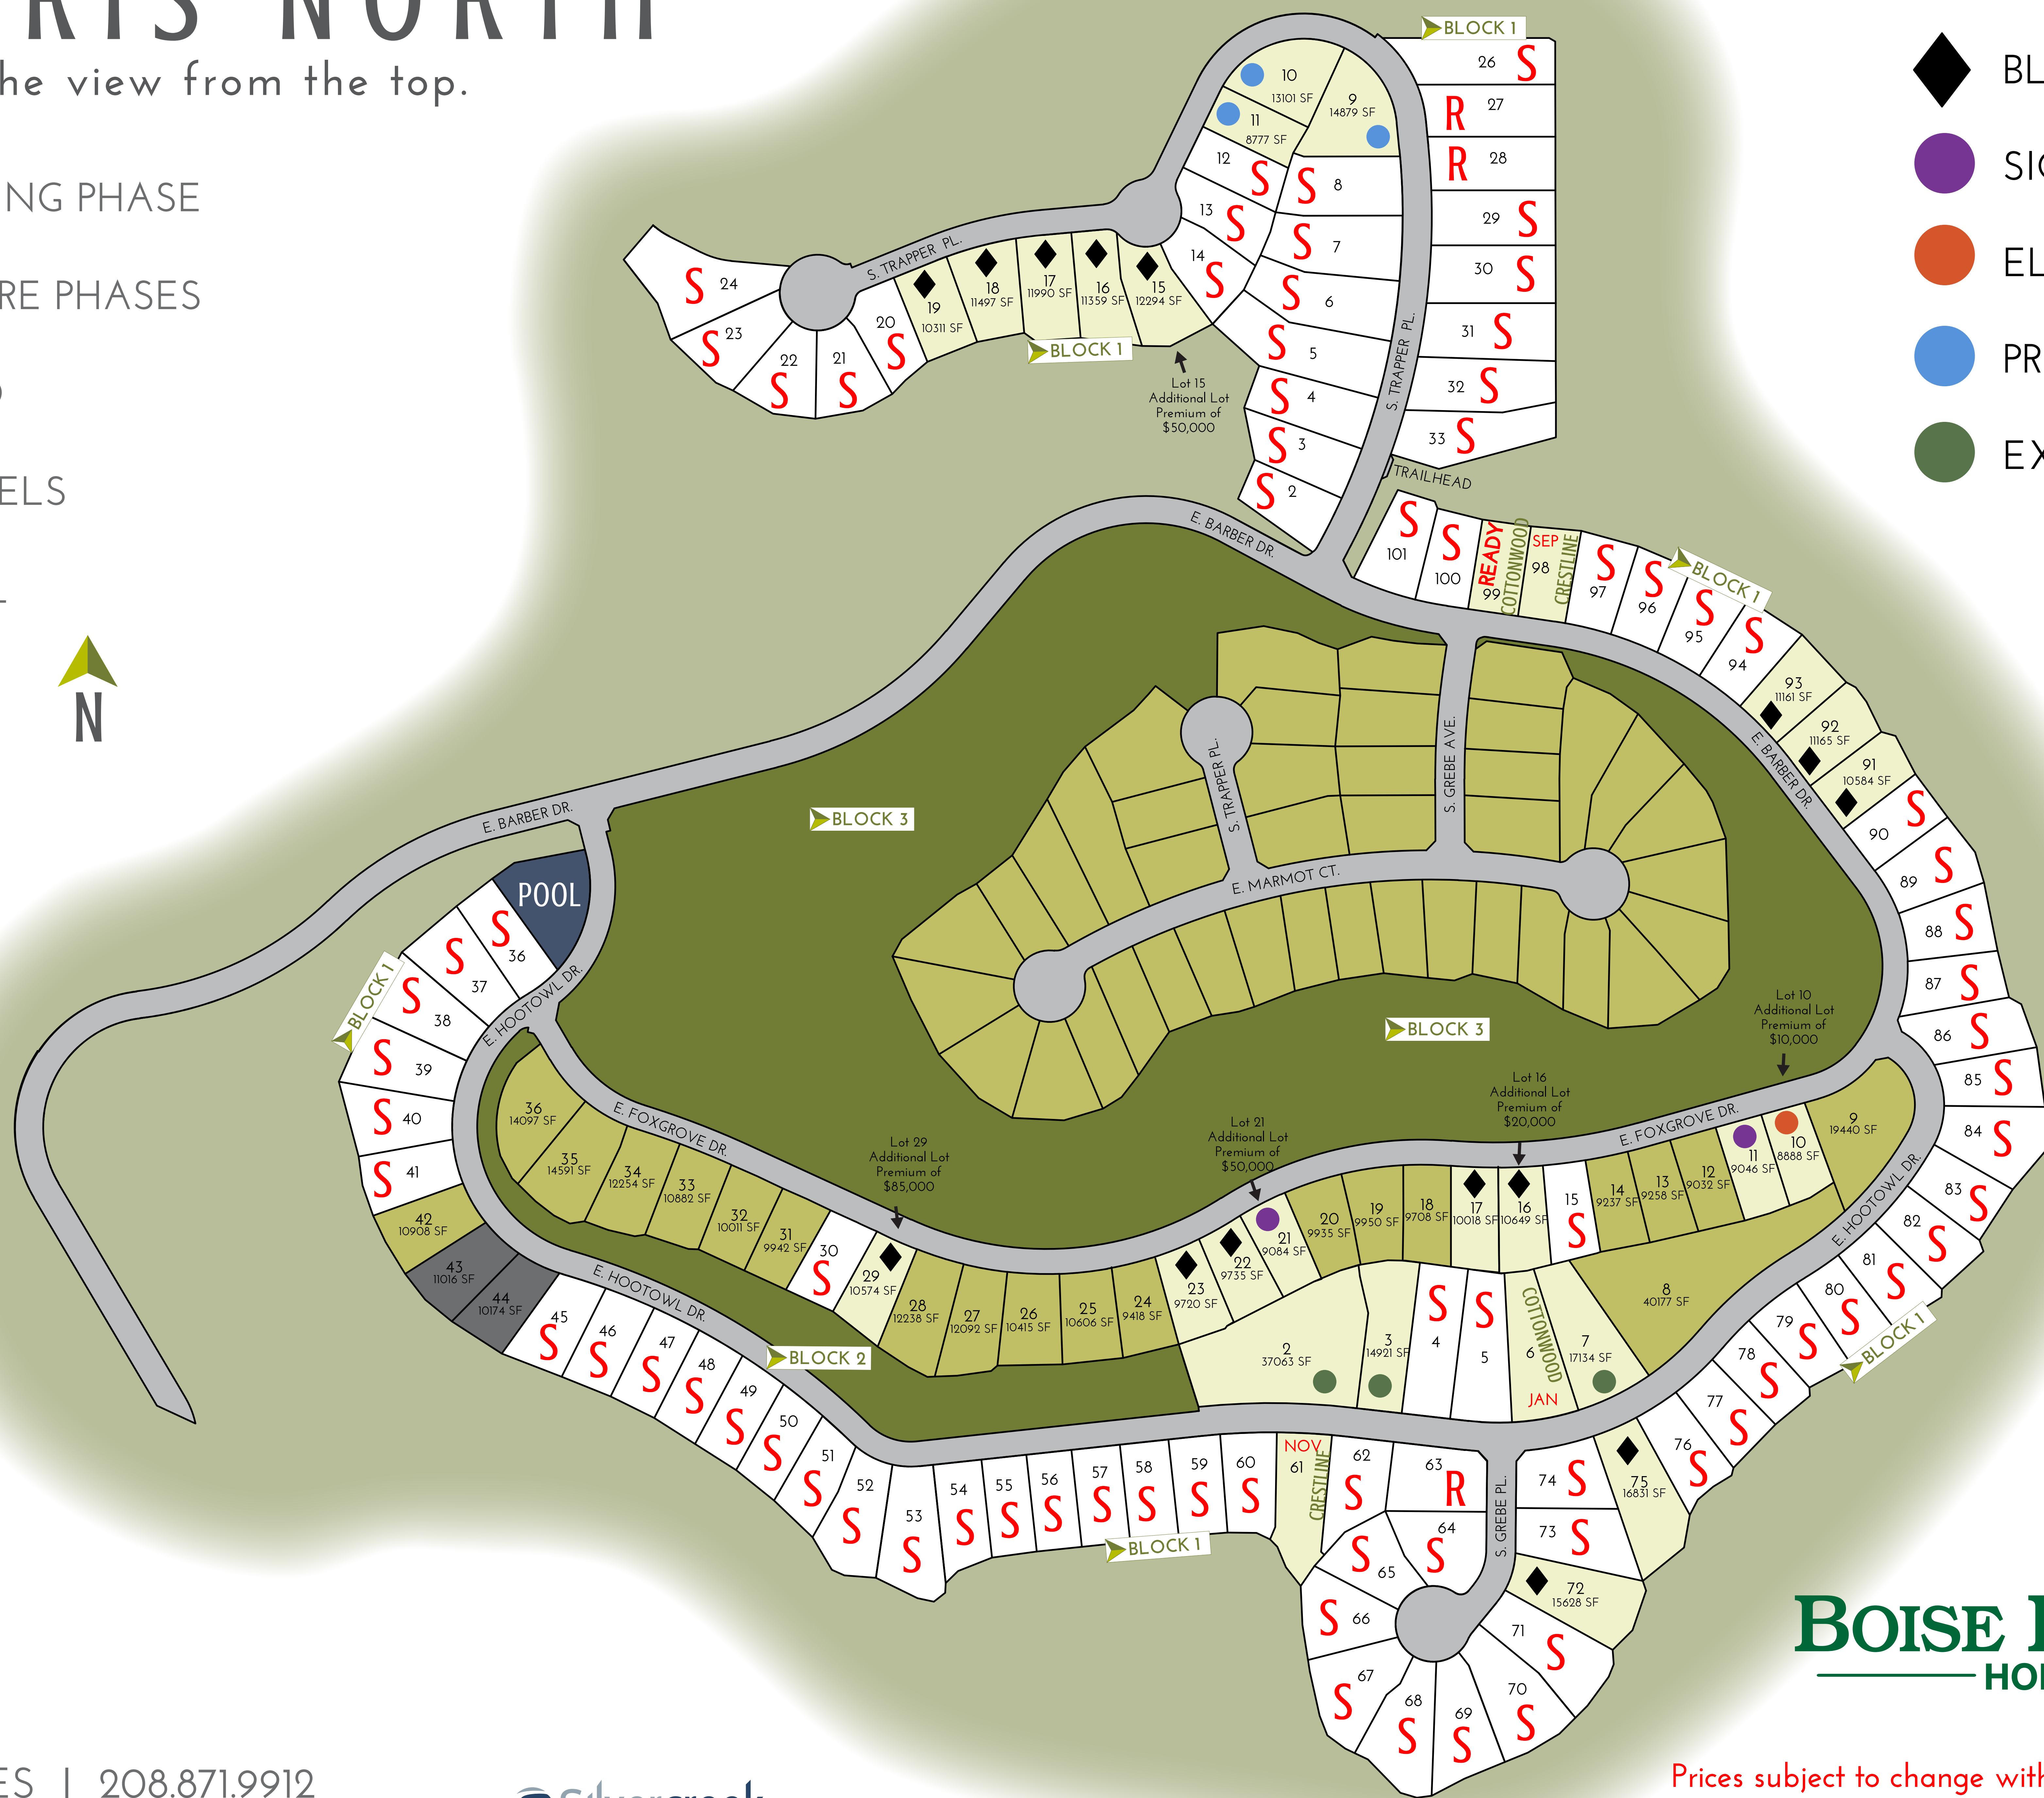

# HARRIS NORTH

The view from the top.

- SELLING PHASE
- FUTURE PHASES
- SOLD
- MODELS
- POOL

## LOT PREMIUMS

- BLACK DIAMOND
- SIGNATURE
- ELITE
- PREMIER
- EXECUTIVE

**BOISE HUNTER**  
HOMES