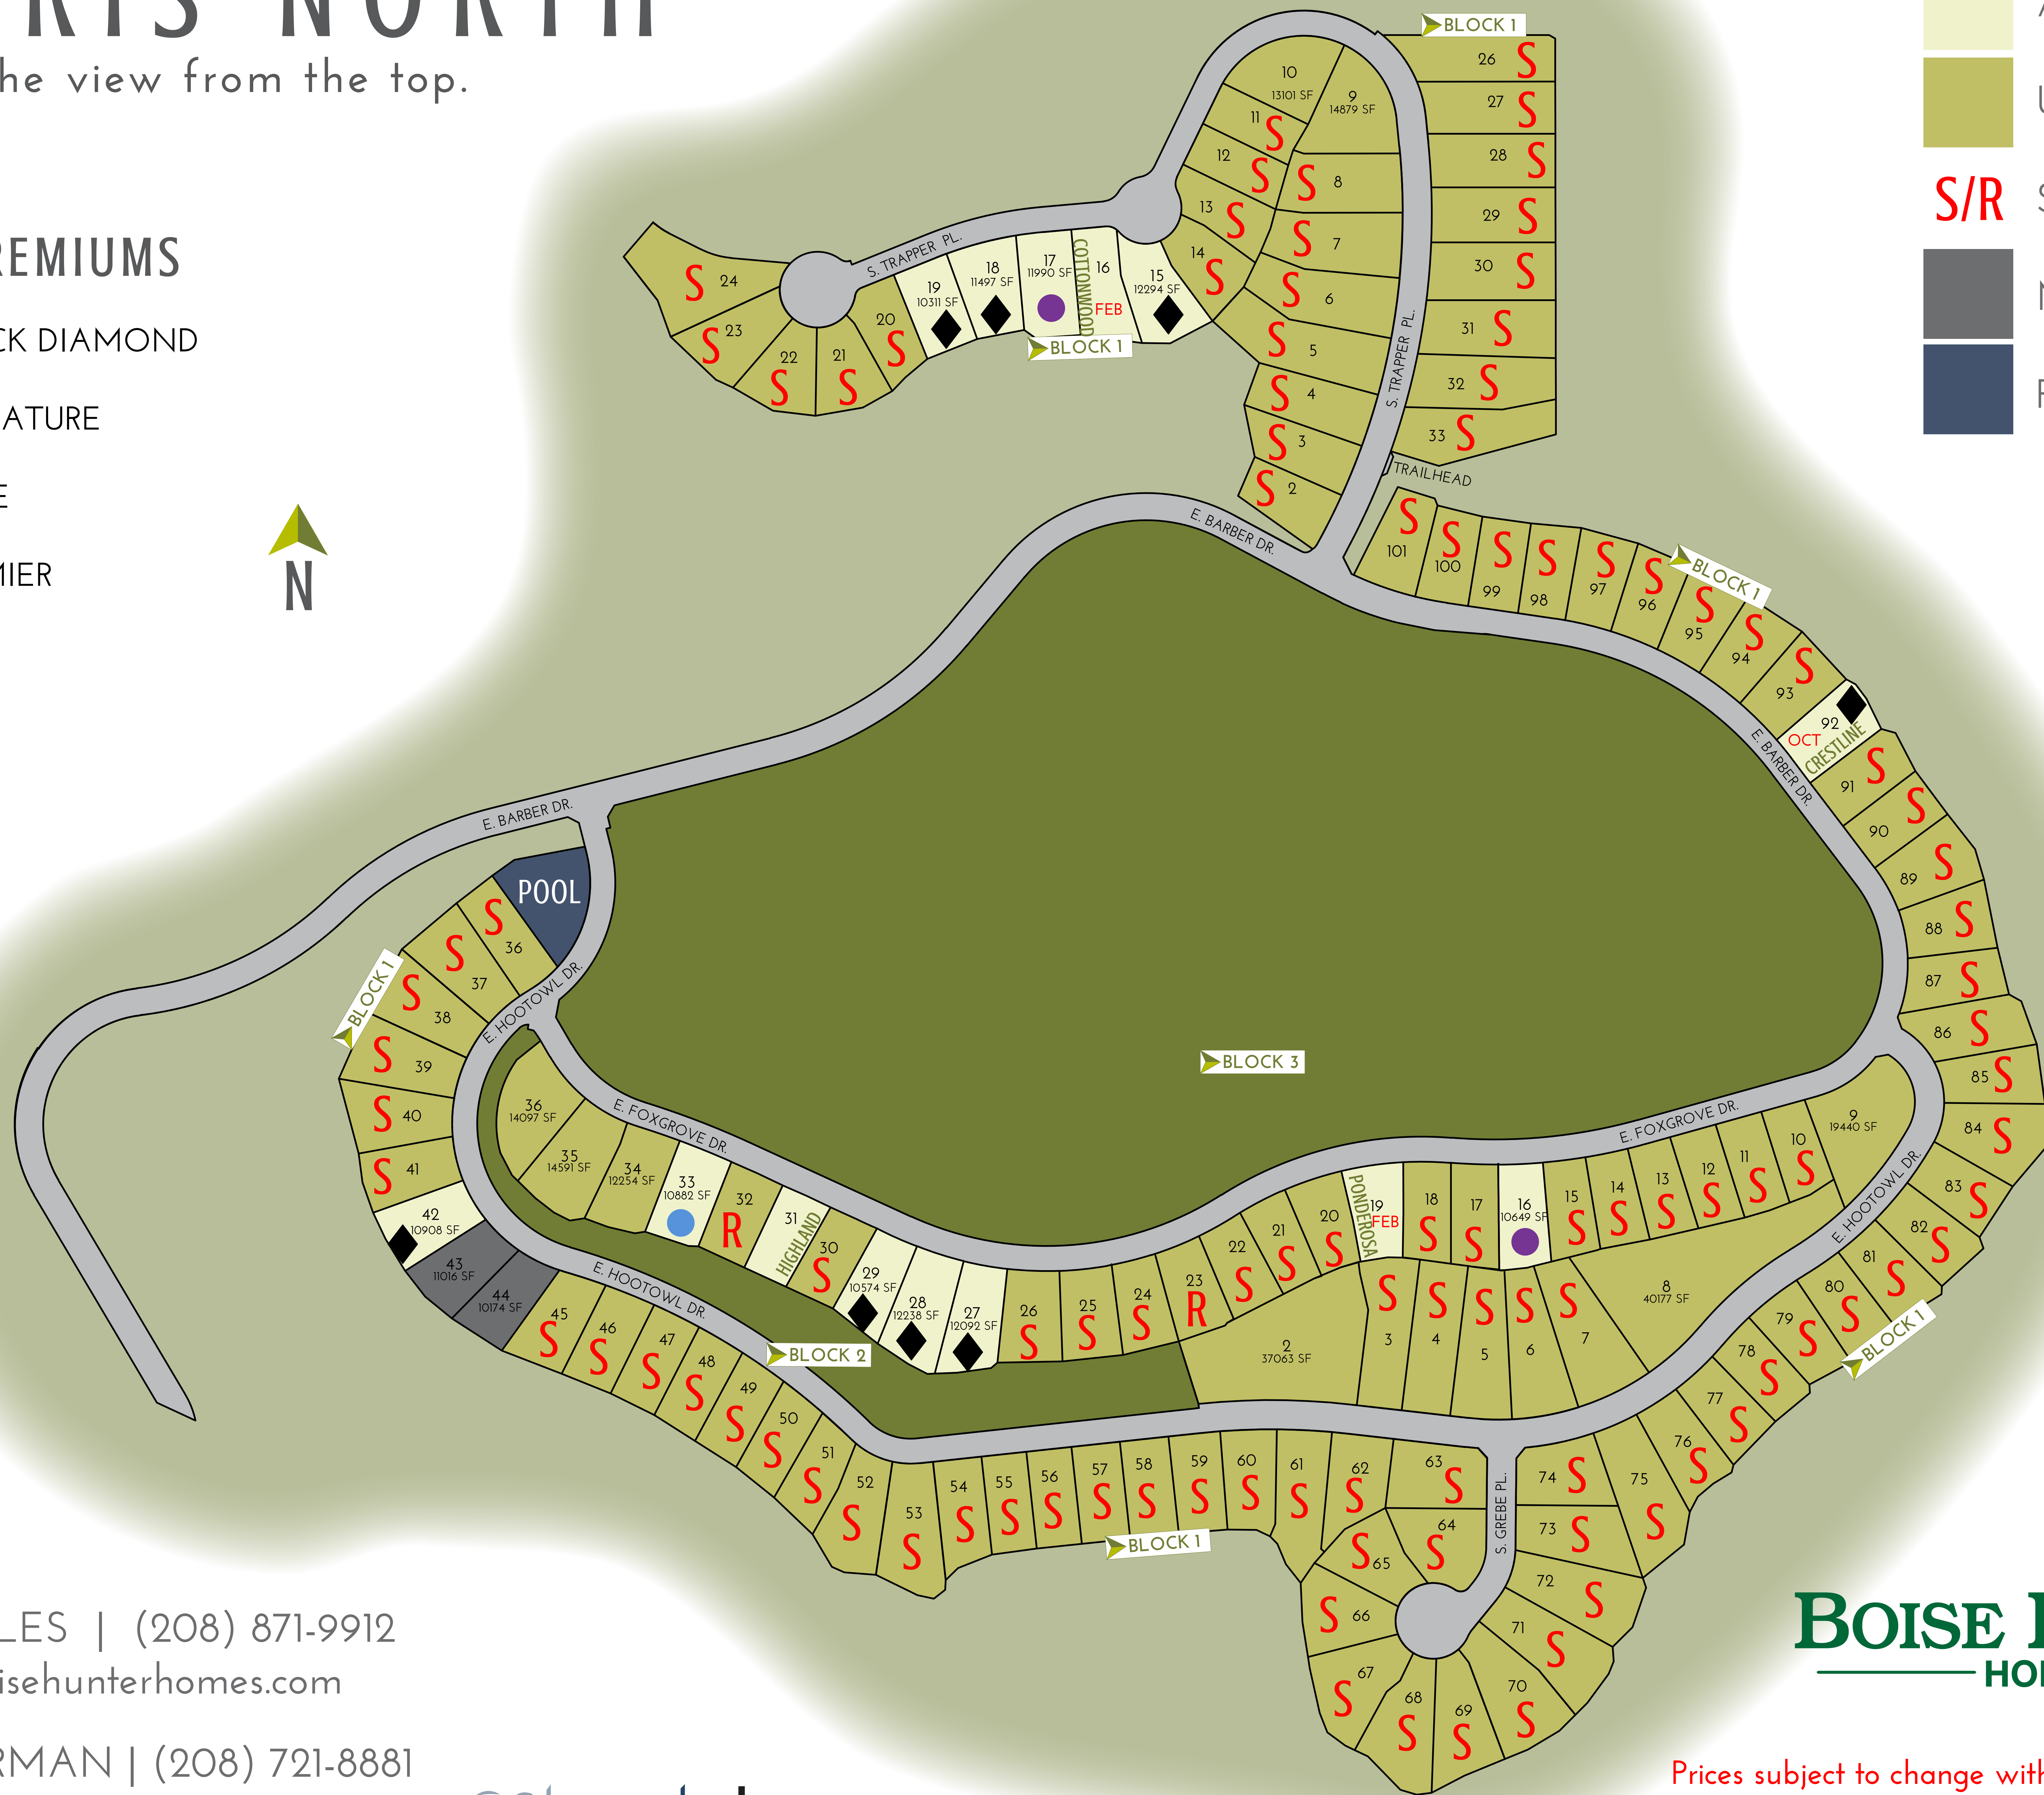

HARRIS NORTH

The view from the top.

LOT PREMIUMS

- ◆ BLACK DIAMOND
- SIGNATURE
- ELITE
- PREMIER

- AVAILABLE
- UNAVAILABLE
- S/R SOLD/RESERVED
- MODELS
- POOL

JACE SKYLES | (208) 871-9912
jskyles@boisehunterhomes.com