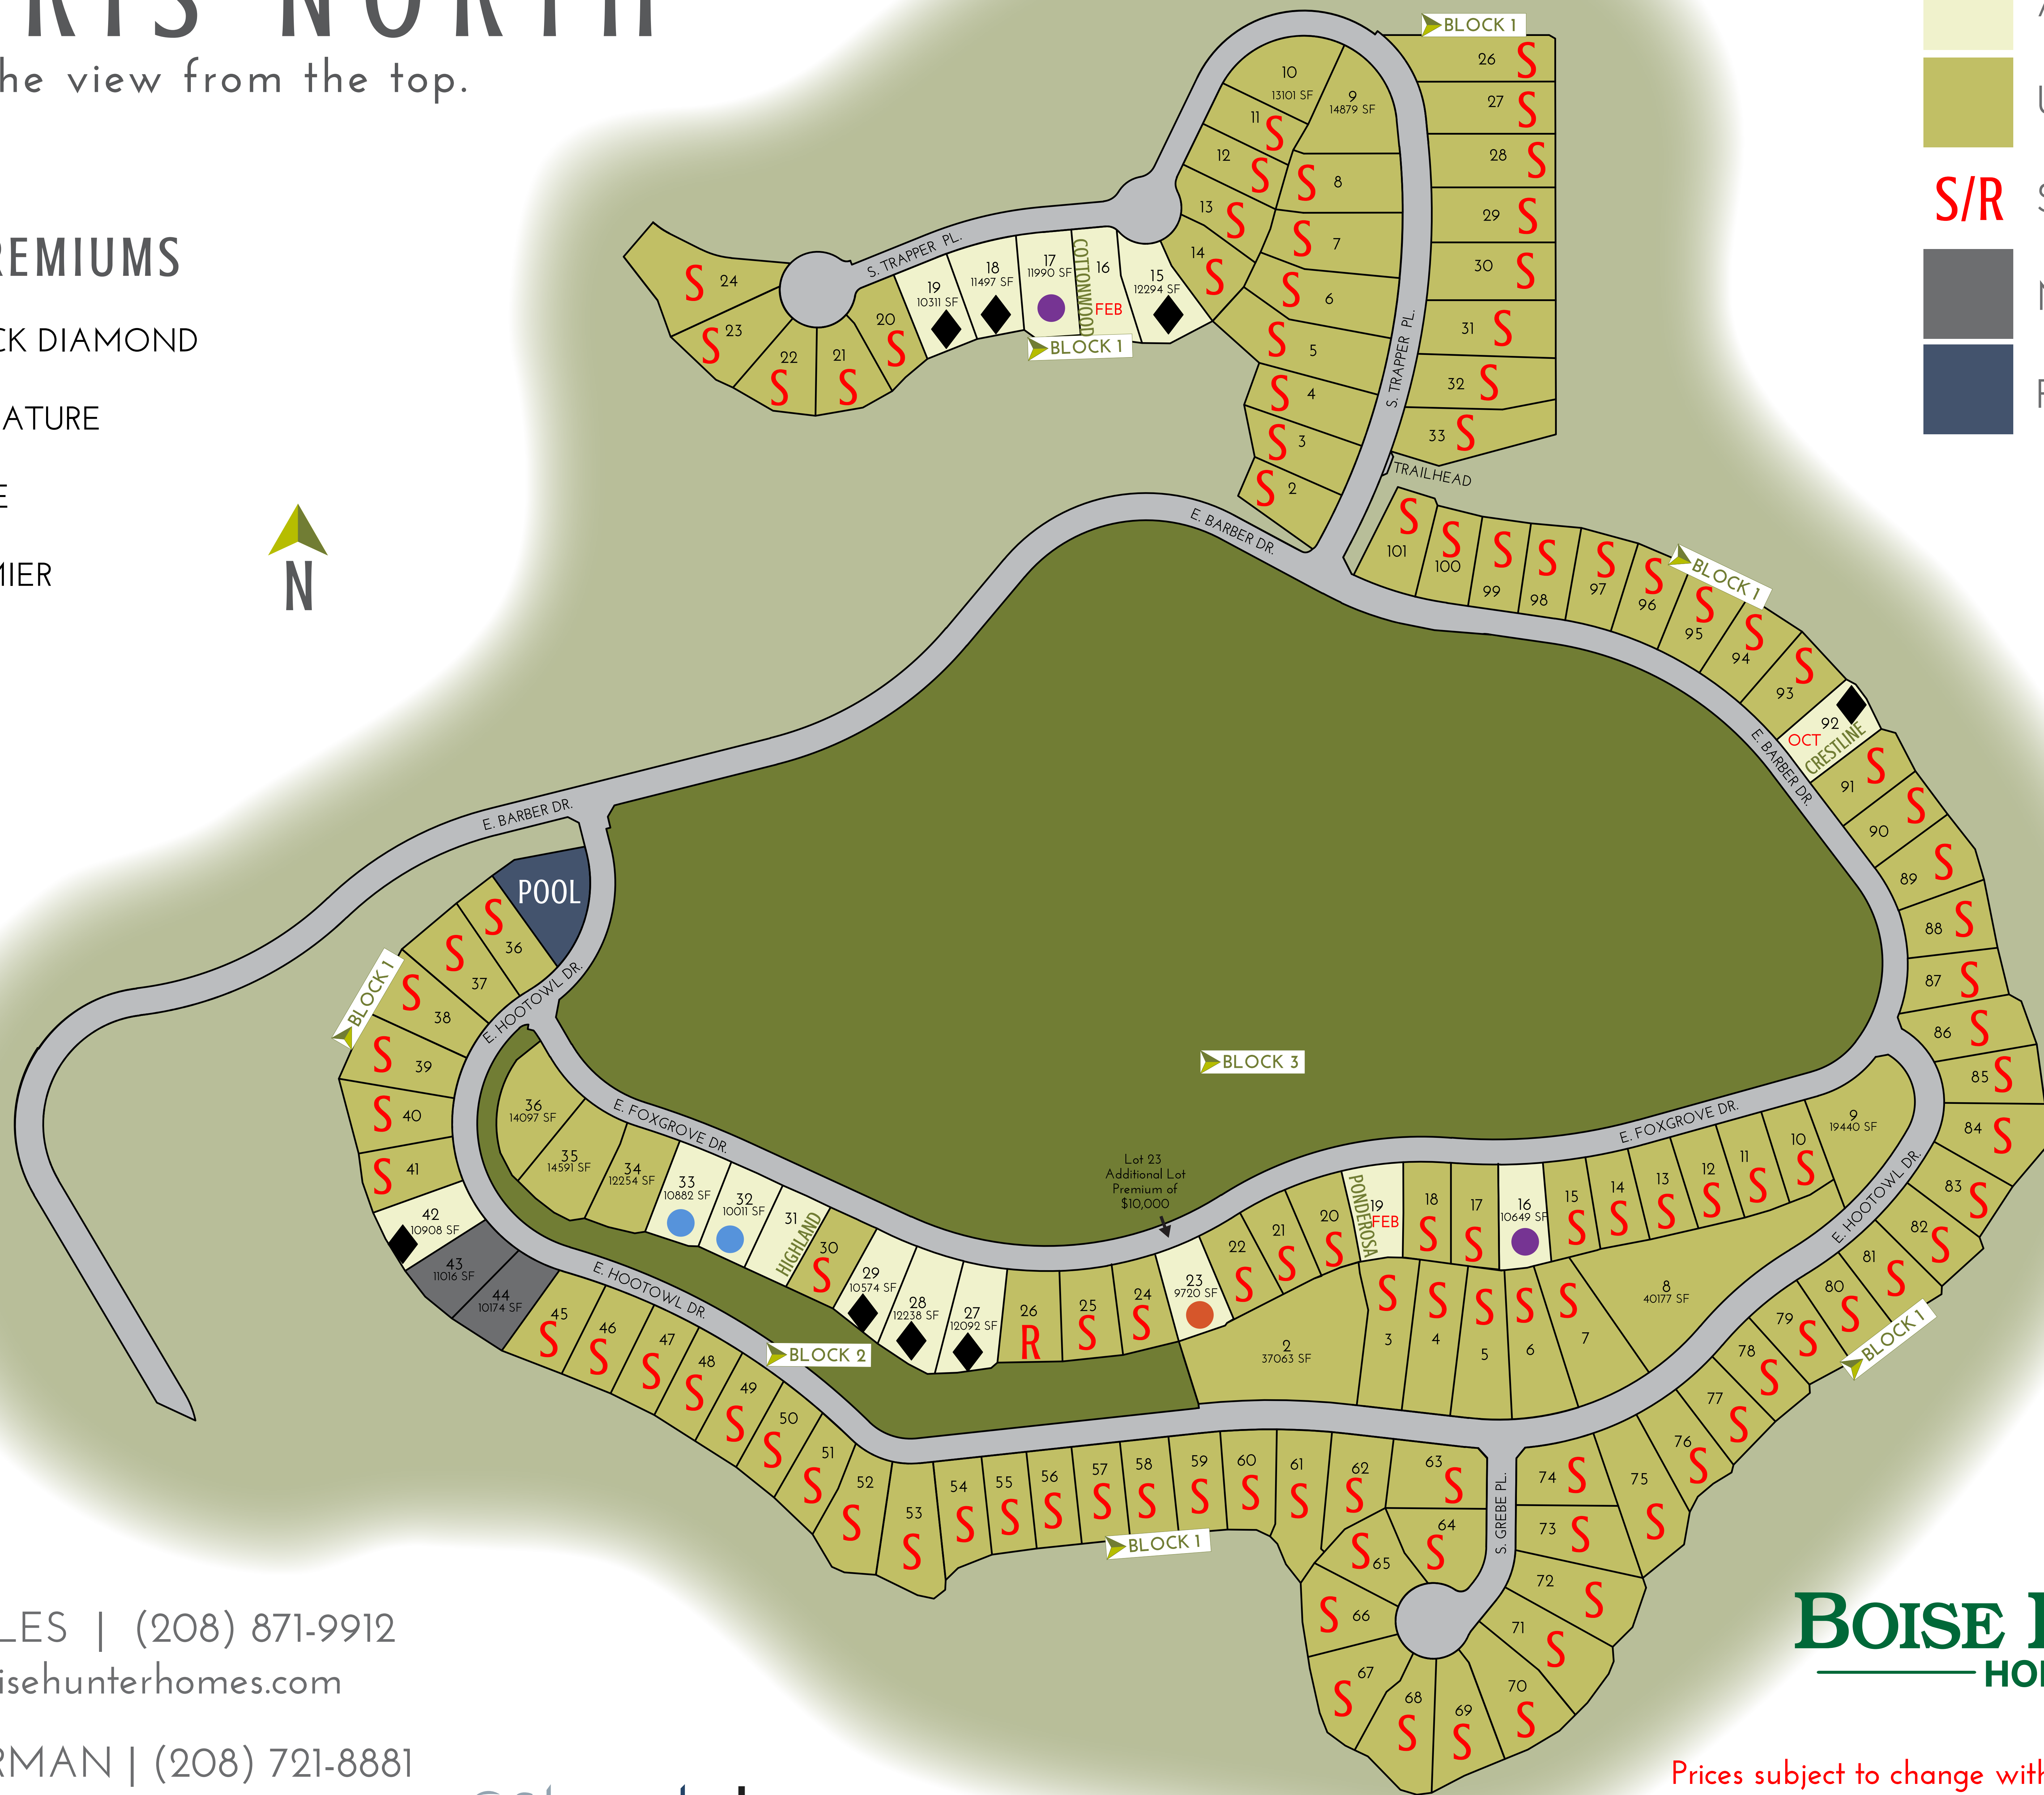

HARRIS NORTH

The view from the top.

LOT PREMIUMS

- ◆ BLACK DIAMOND
- SIGNATURE
- ELITE
- PREMIER

- AVAILABLE
- UNAVAILABLE
- S/R SOLD/RESERVED
- MODELS
- POOL

JACE SKYLES | (208) 871-9912
jskyles@boisehunterhomes.com