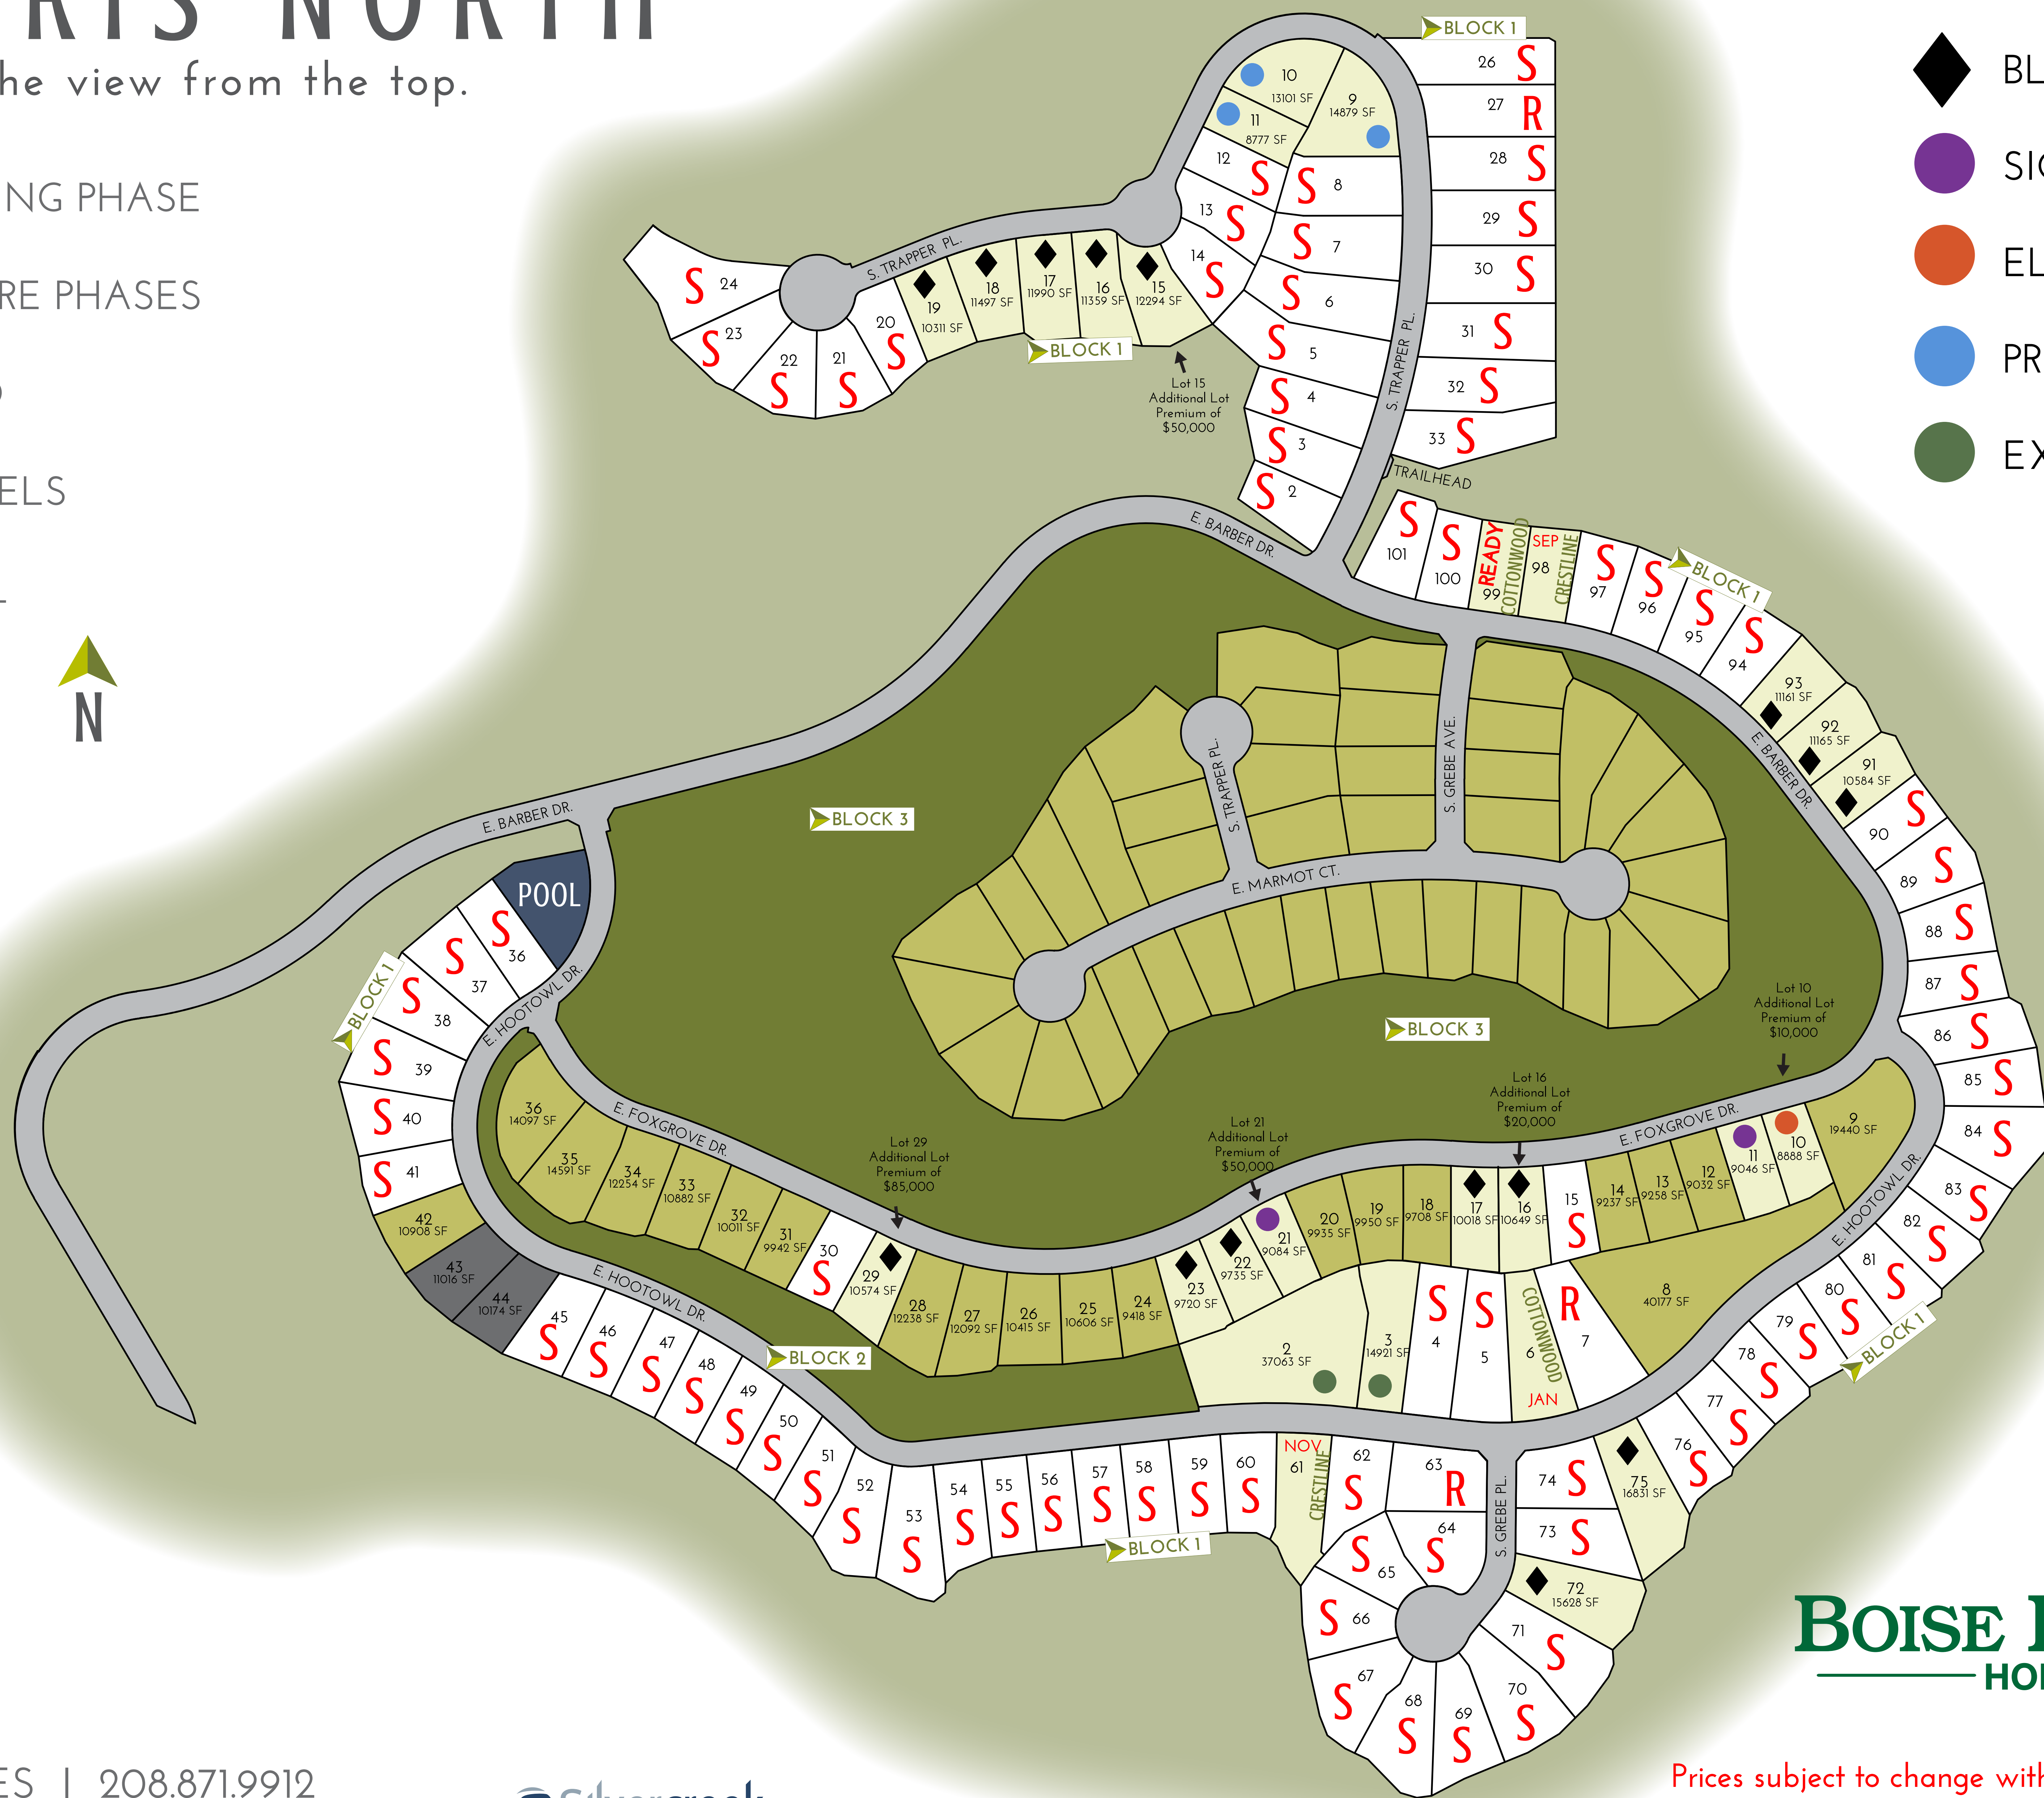

# HARRIS NORTH

The view from the top.

- SELLING PHASE
- FUTURE PHASES
- SOLD
- MODELS
- POOL

## LOT PREMIUMS

- BLACK DIAMOND
- SIGNATURE
- ELITE
- PREMIER
- EXECUTIVE

**BOISE HUNTER**  
HOMES