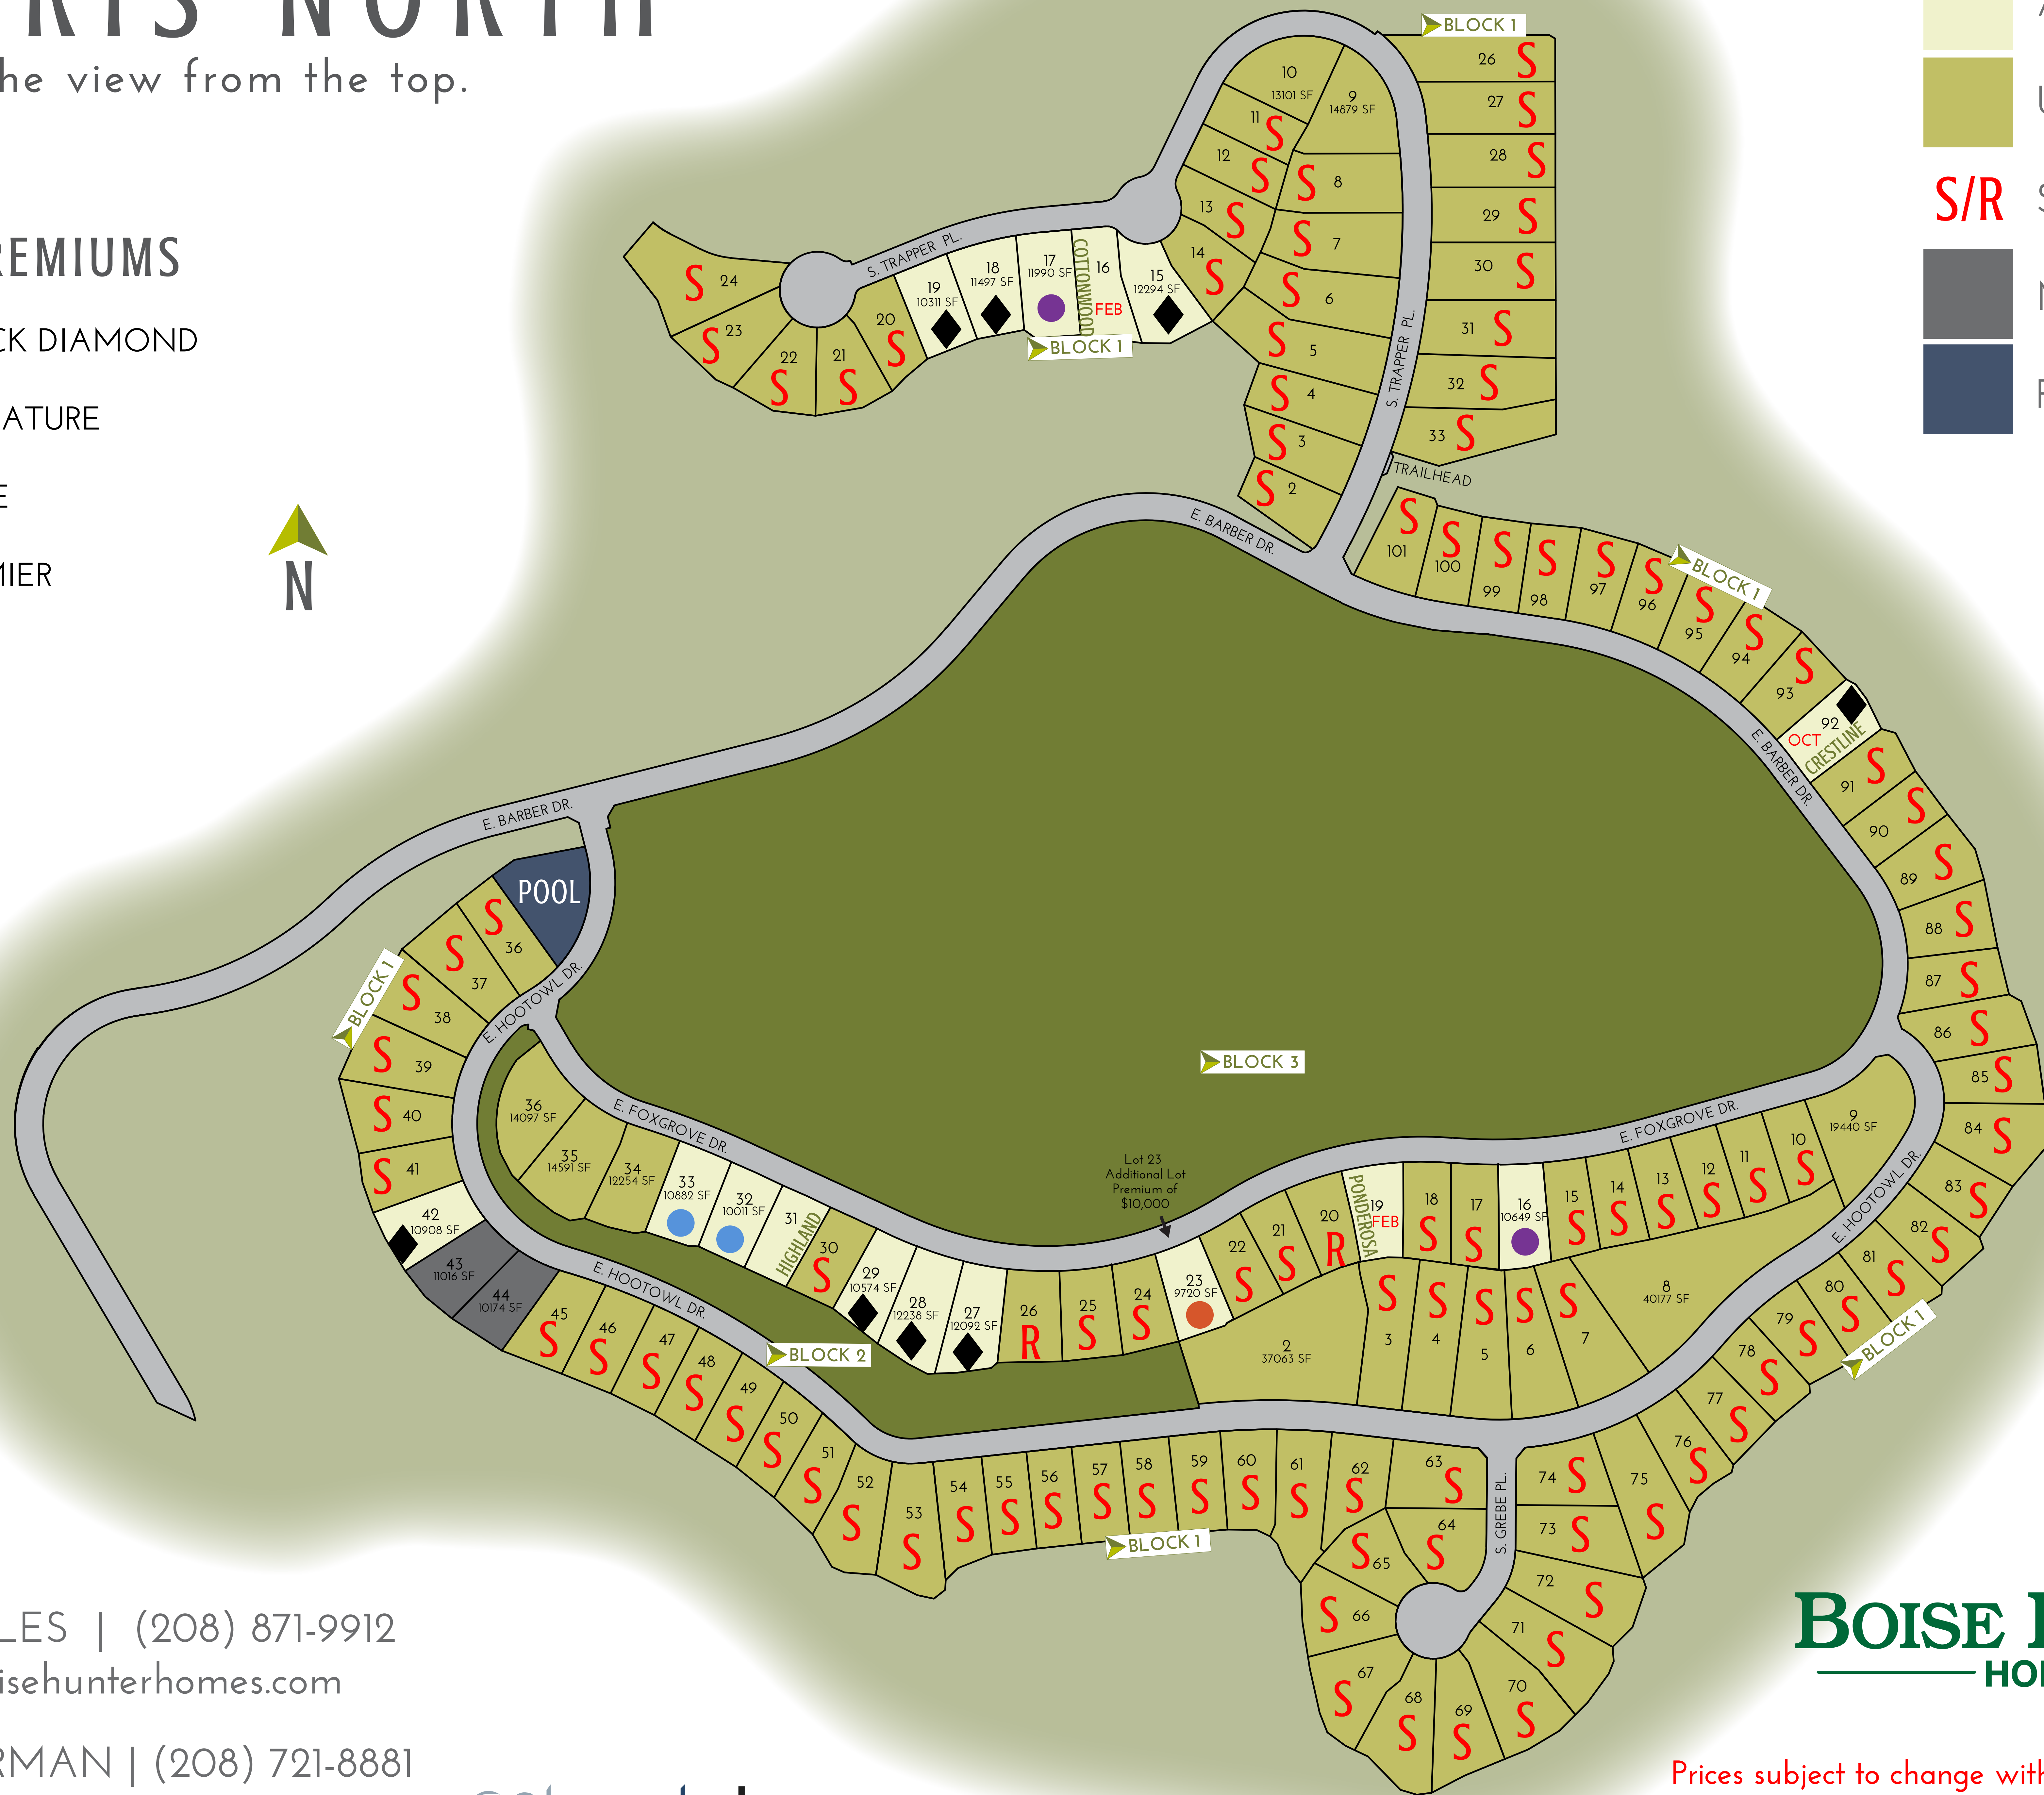

HARRIS NORTH

The view from the top.

LOT PREMIUMS

- BLACK DIAMOND
- SIGNATURE
- ELITE
- PREMIER

- AVAILABLE
- UNAVAILABLE
- S/R SOLD/RESERVED
- MODELS
- POOL

JACE SKYLES | (208) 871-9912
jskyles@boisehunterhomes.com

KRISTIN SHERMAN | (208) 721-8881
kristinsherman@kw.com

BOISE HUNTER
HOMES

Prices subject to change without notice. Red month on lot is the estimated finish month. Updated 7-15-20